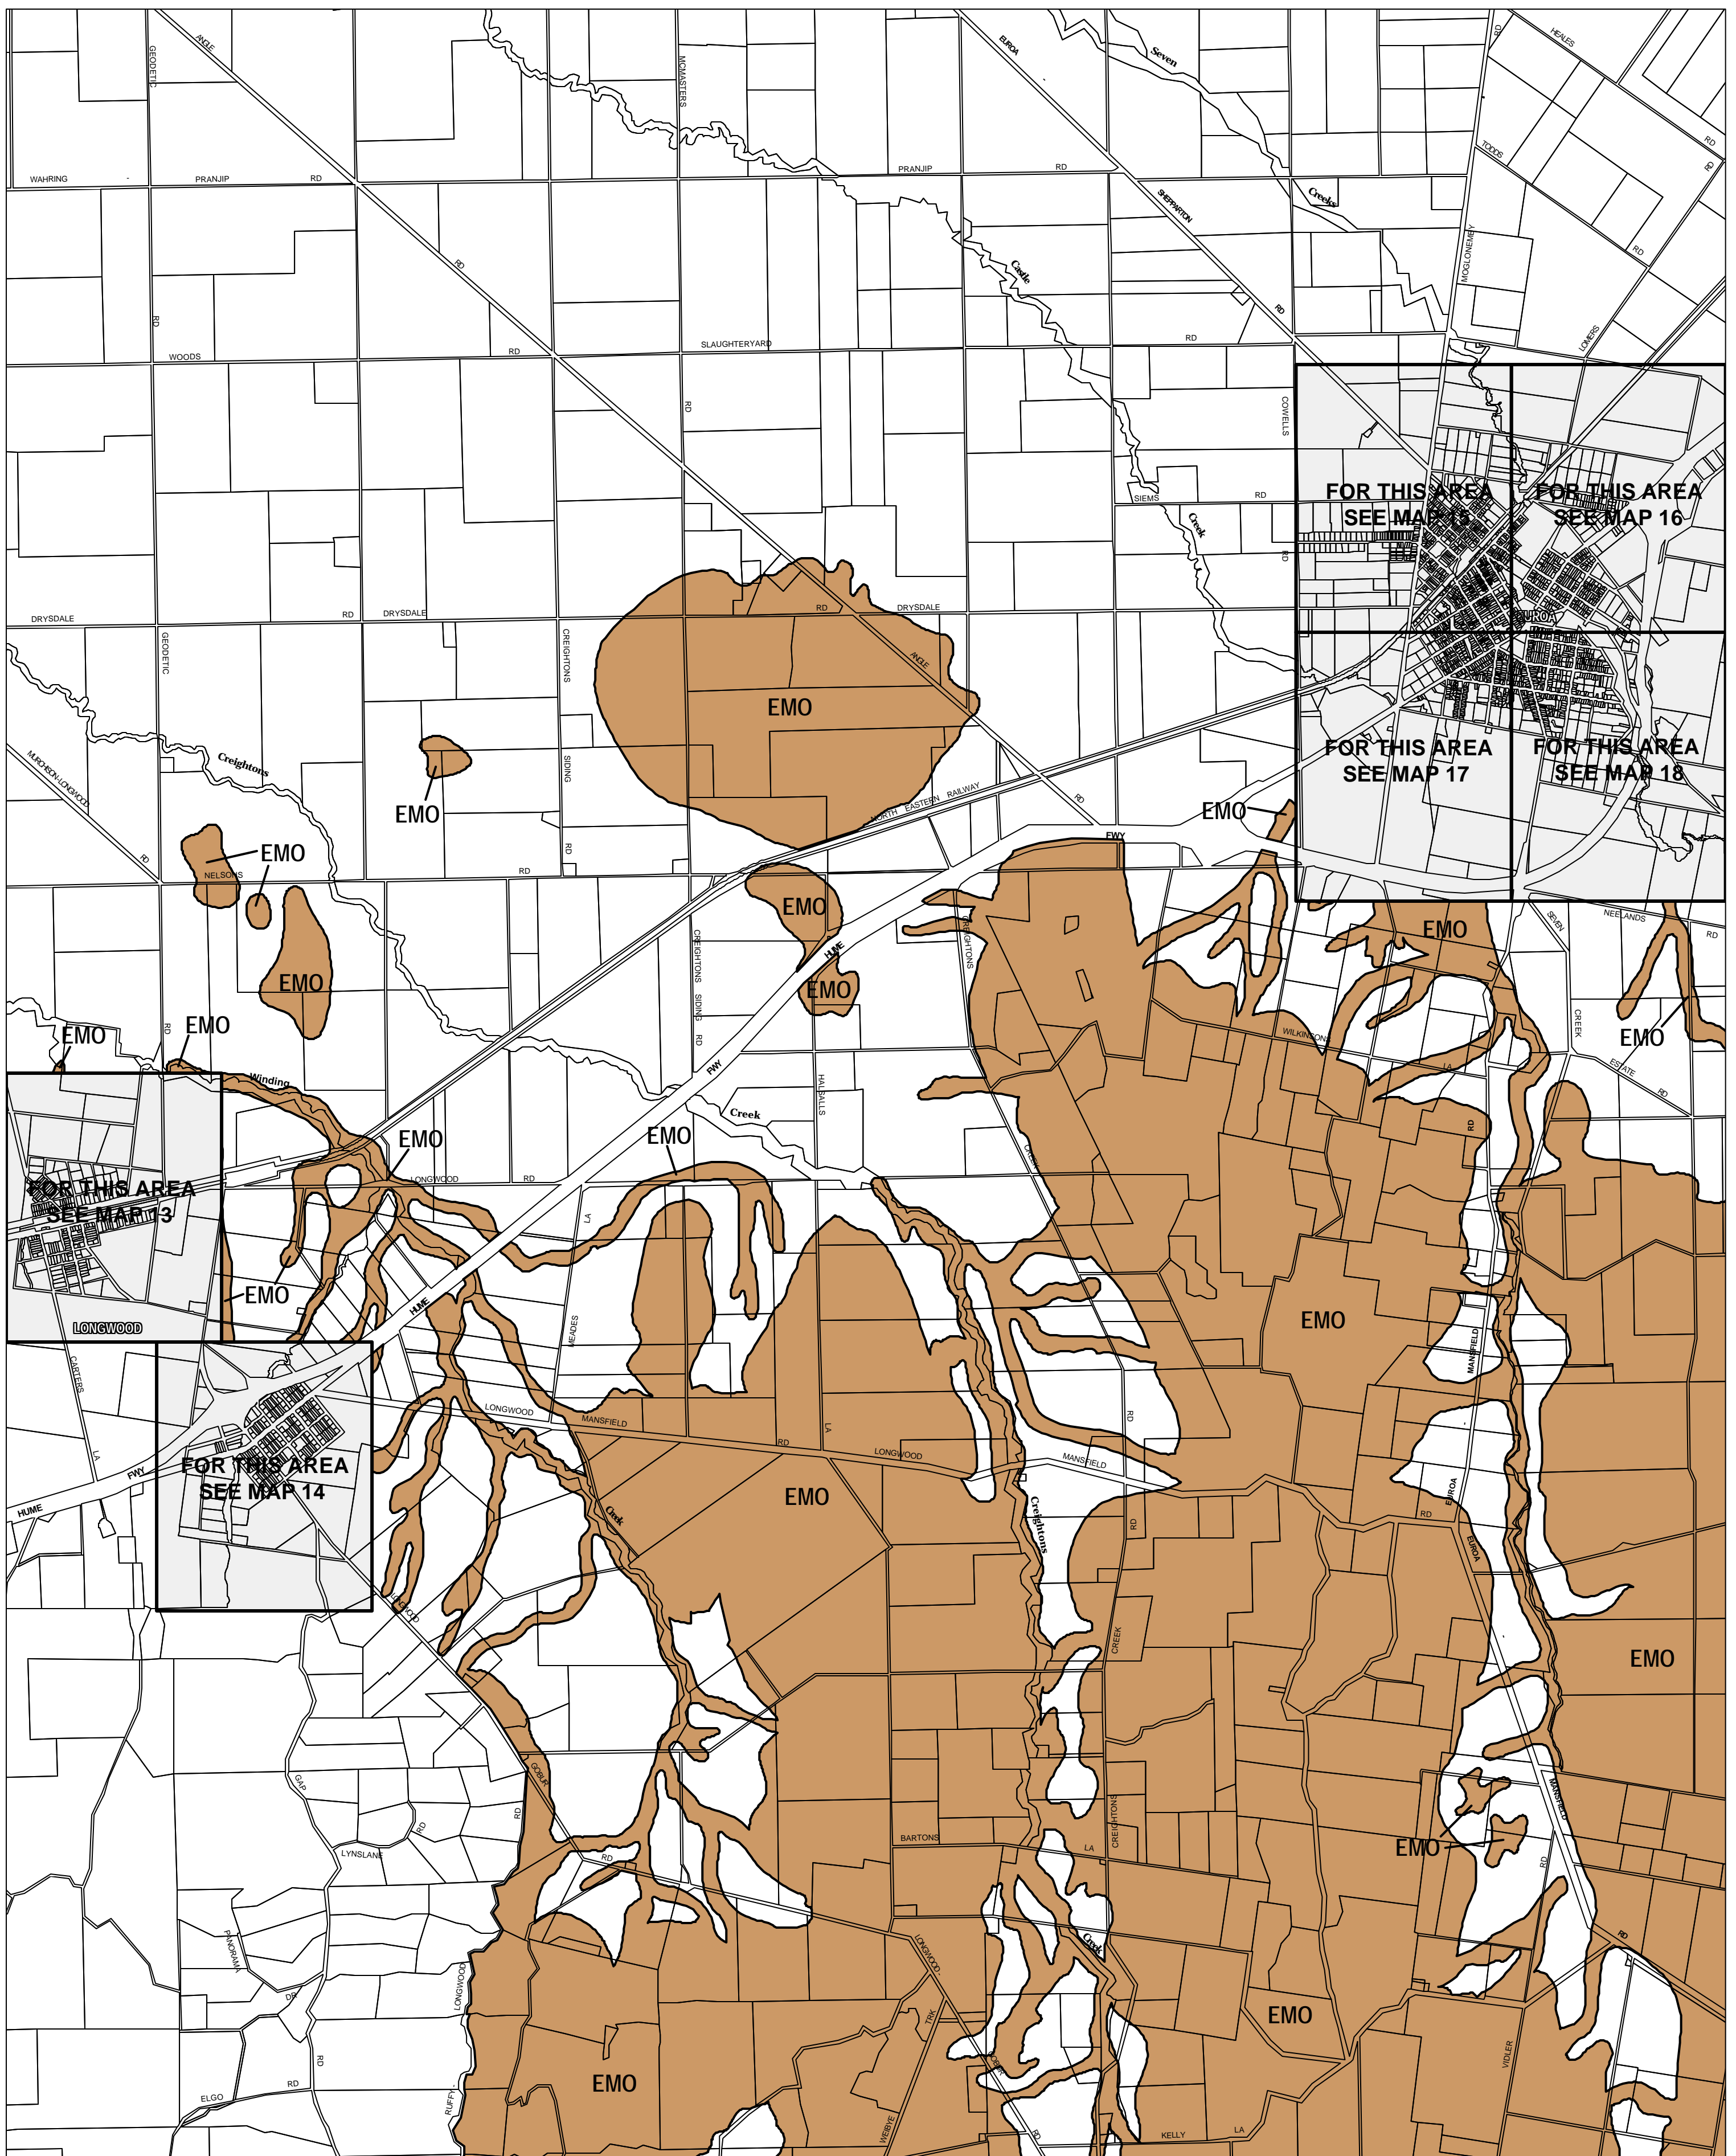

STRATHBOGIE PLANNING SCHEME - LOCAL PROVISION

Overlays
Erosion Management Overlay

Printed: 12/6/2007

AMENDMENT C18