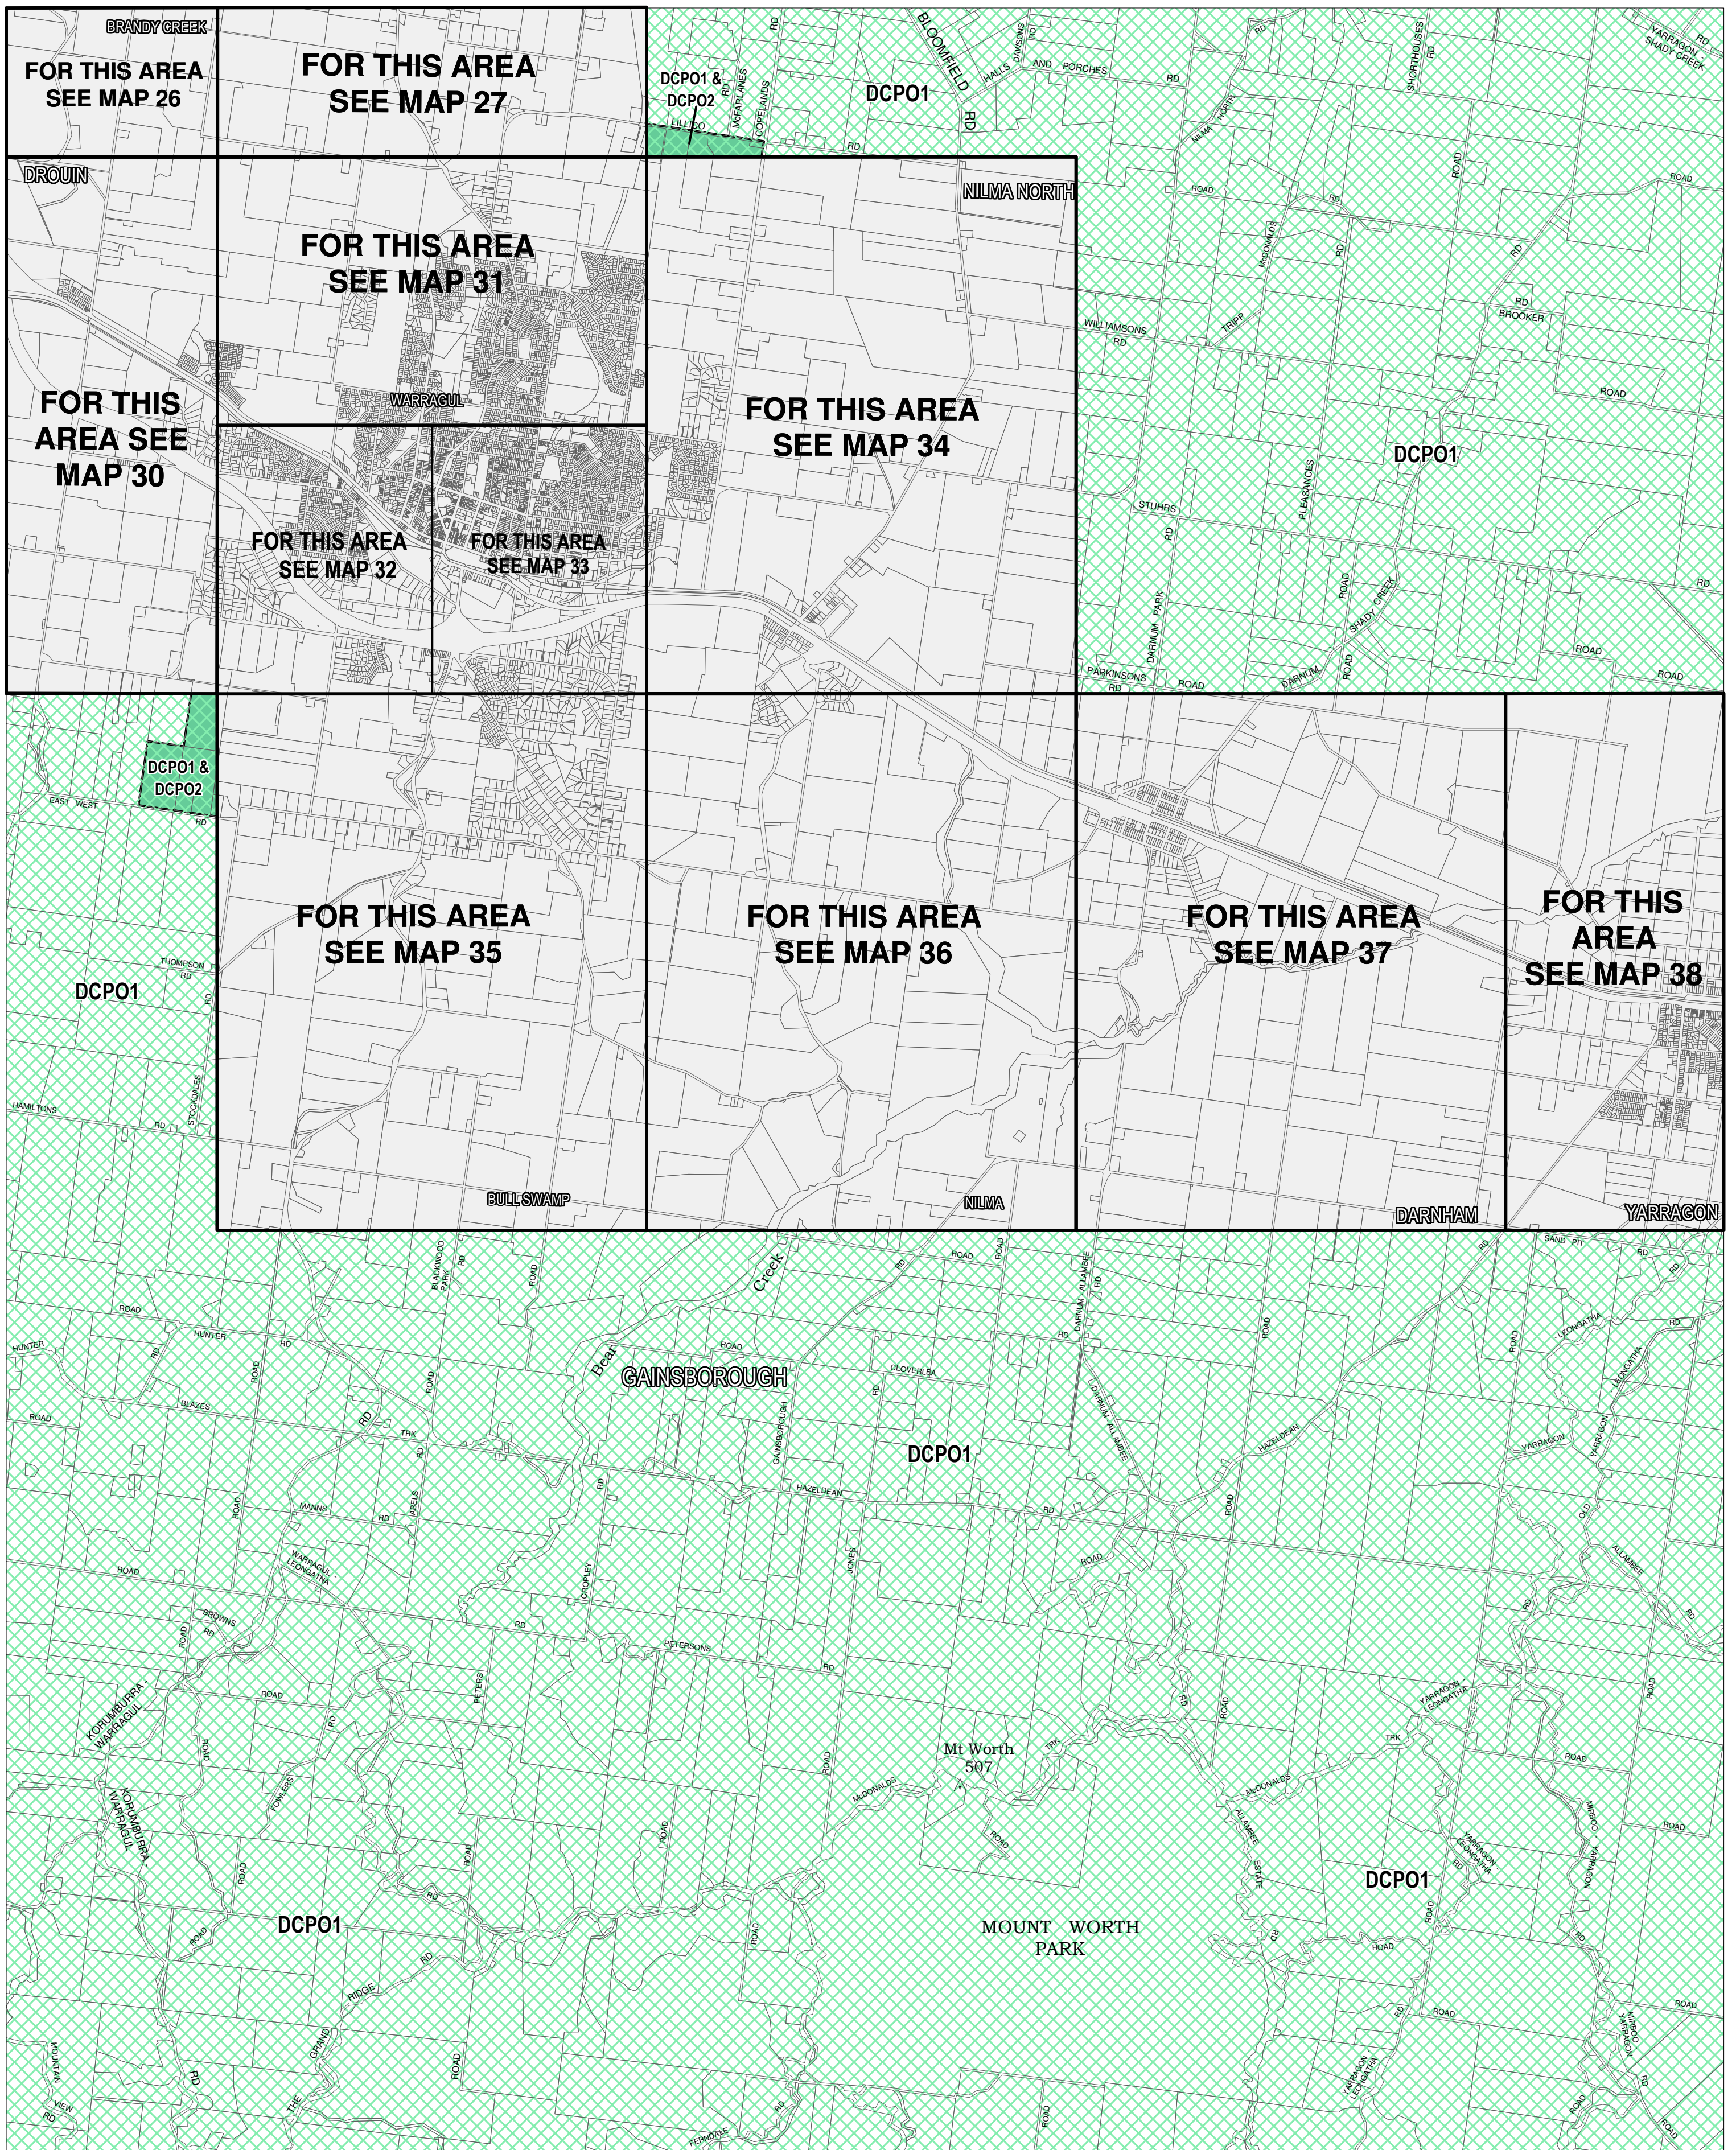

BAW BAW PLANNING SCHEME - LOCAL PROVISION

Overlays

- Development Contributions Plan Overlay - Schedule 1
- Development Contributions Plan Overlay - Schedule 2

Printed: 17/7/2015

AMENDMENT C112