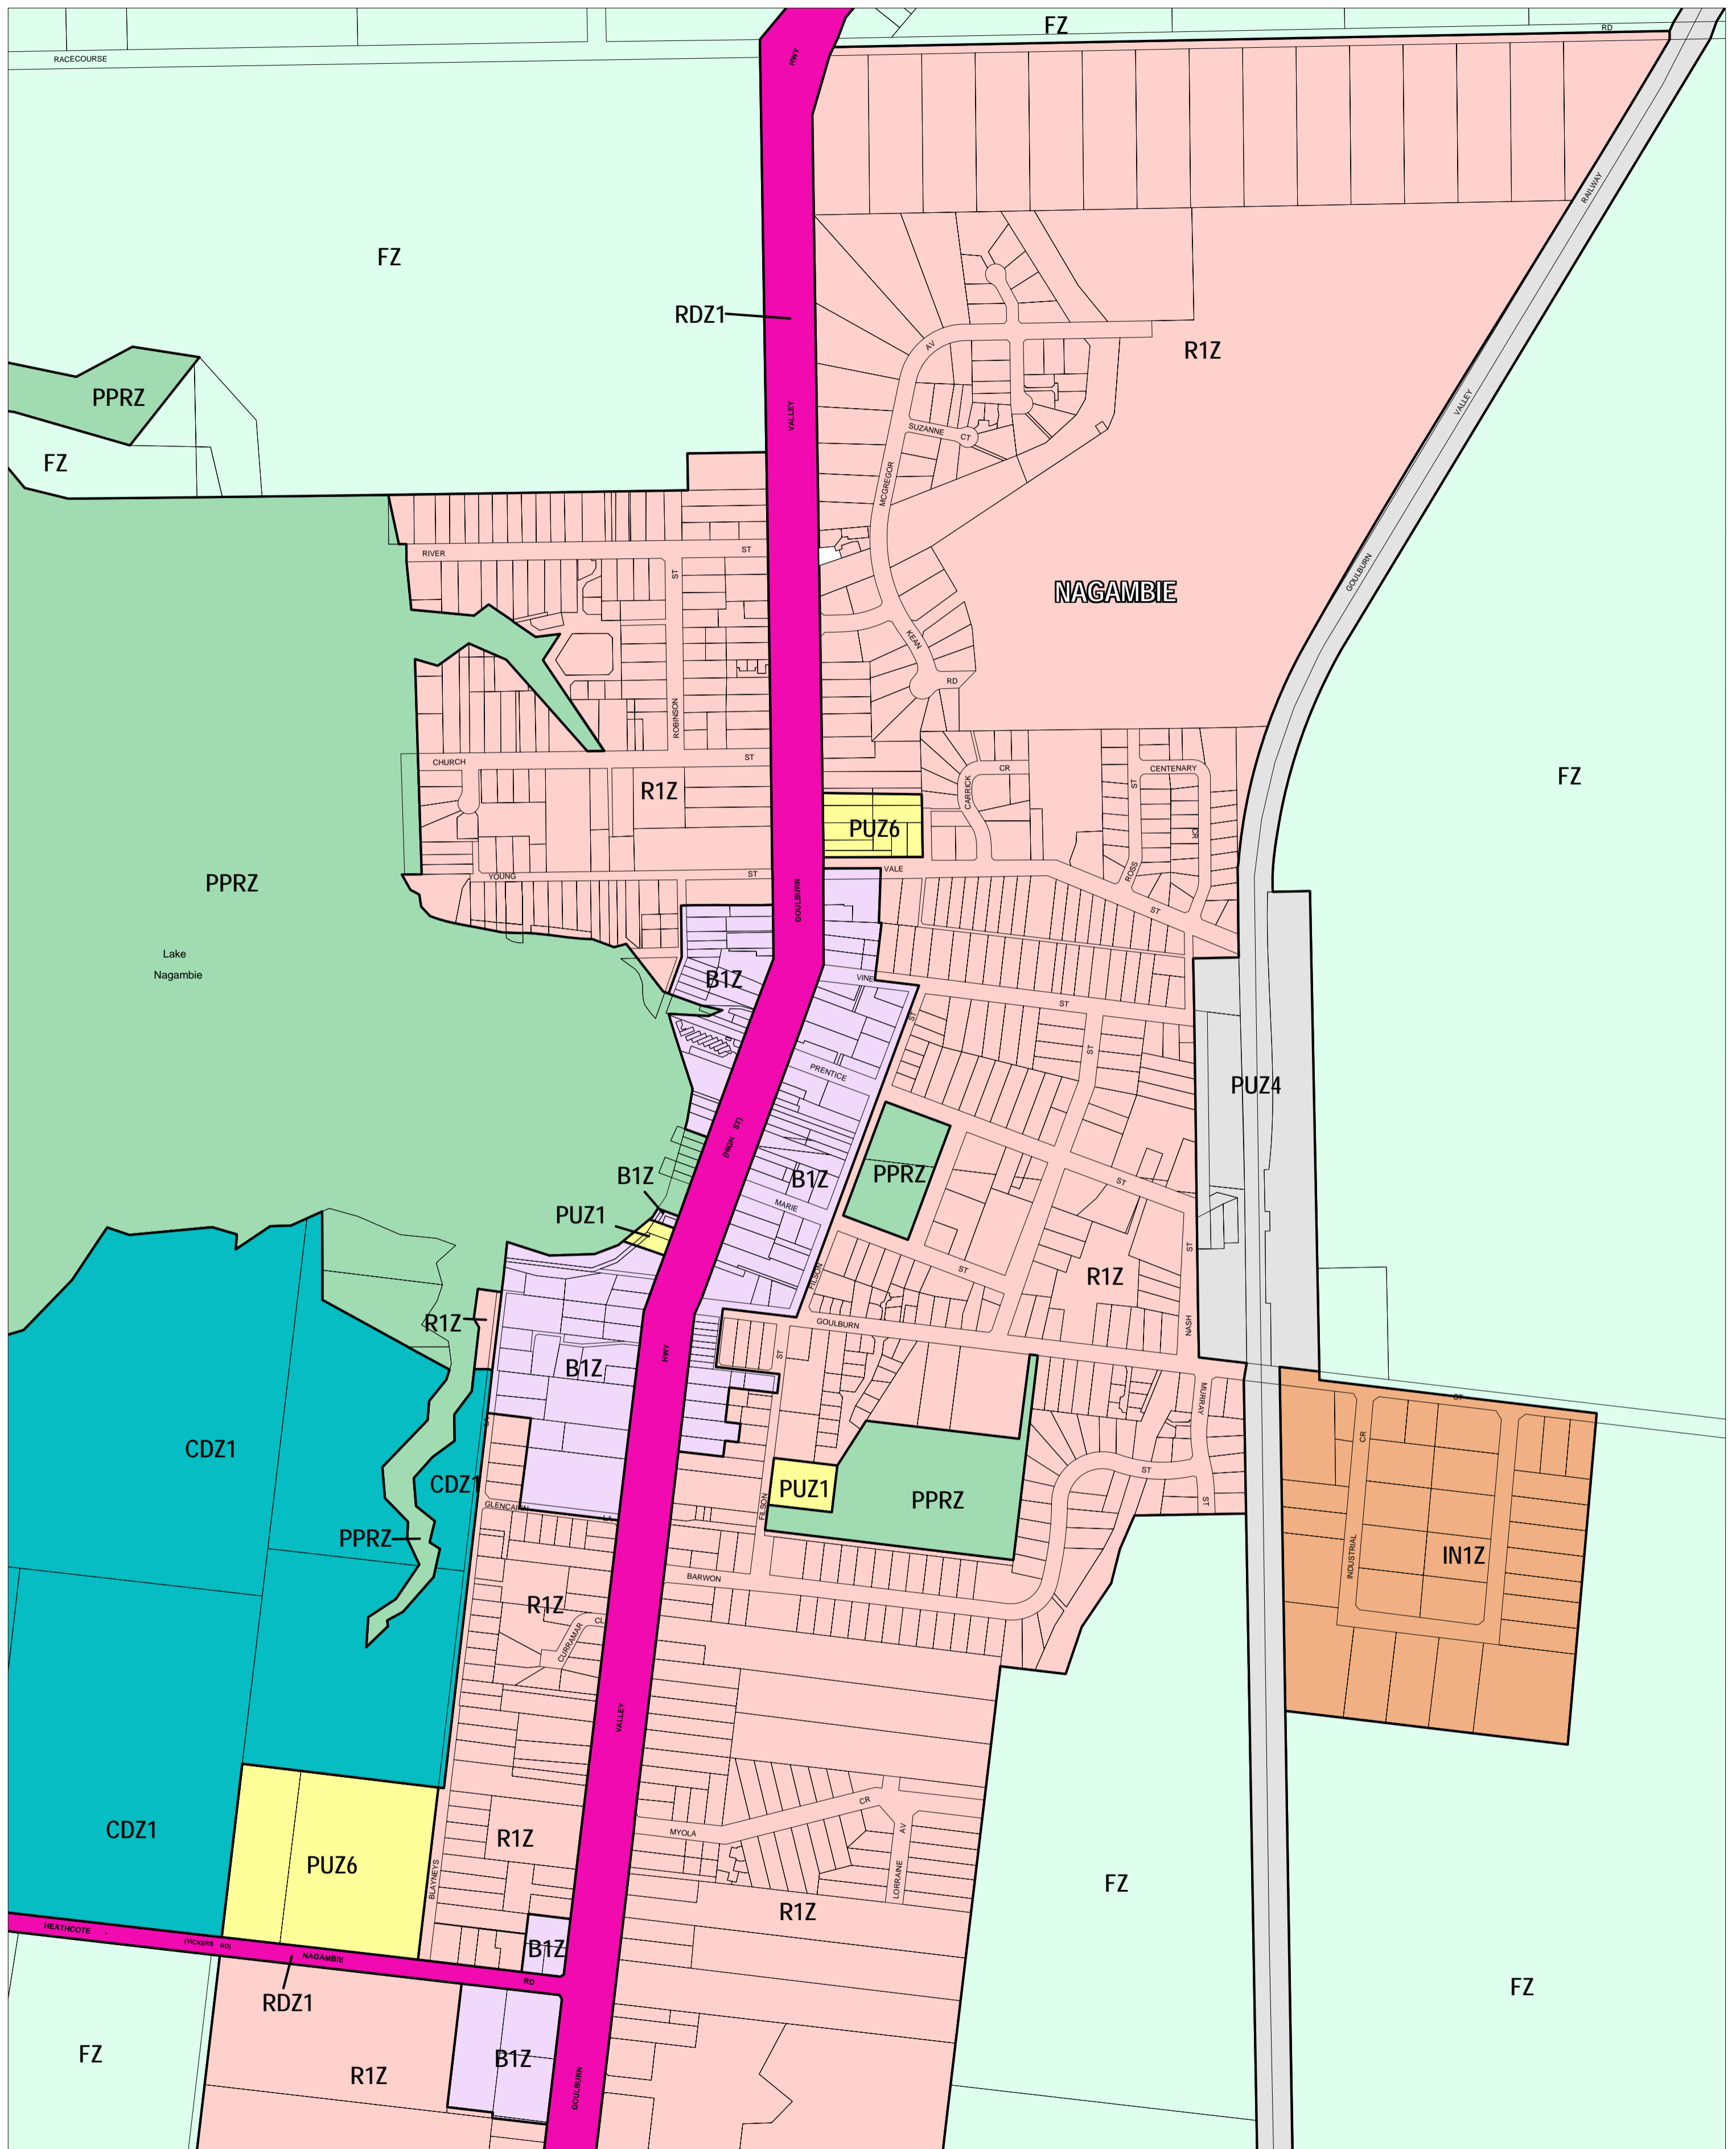

STRATHBOGIE PLANNING SCHEME - LOCAL PROVISION

Business	Residential
B1Z Business 1 Zone	R1Z Residential 1 Zone
Industrial	Rural
IN1Z Industrial 1 Zone	FZ Farming Zone
Public Land	Special Purpose
PPRZ Public Park And Recreation Zone	CDZ1 Comprehensive Development Zone - Schedule 1
PUZ6 Public Use Zone - Local Government	Unknown Category
PUZ1 Public Use Zone - Service And Utility	3608 Unknown Code 3608
PUZ4 Public Use Zone - Transport	
RDZ1 Road Zone - Category 1	

100 0 100 200 300 400 500 m

AUSTRALIAN MAP GRID ZONE 55

INDEX TO ADJOINING METRIC SERIES MAP

Printed: 5/11/2008

AMENDMENT C36