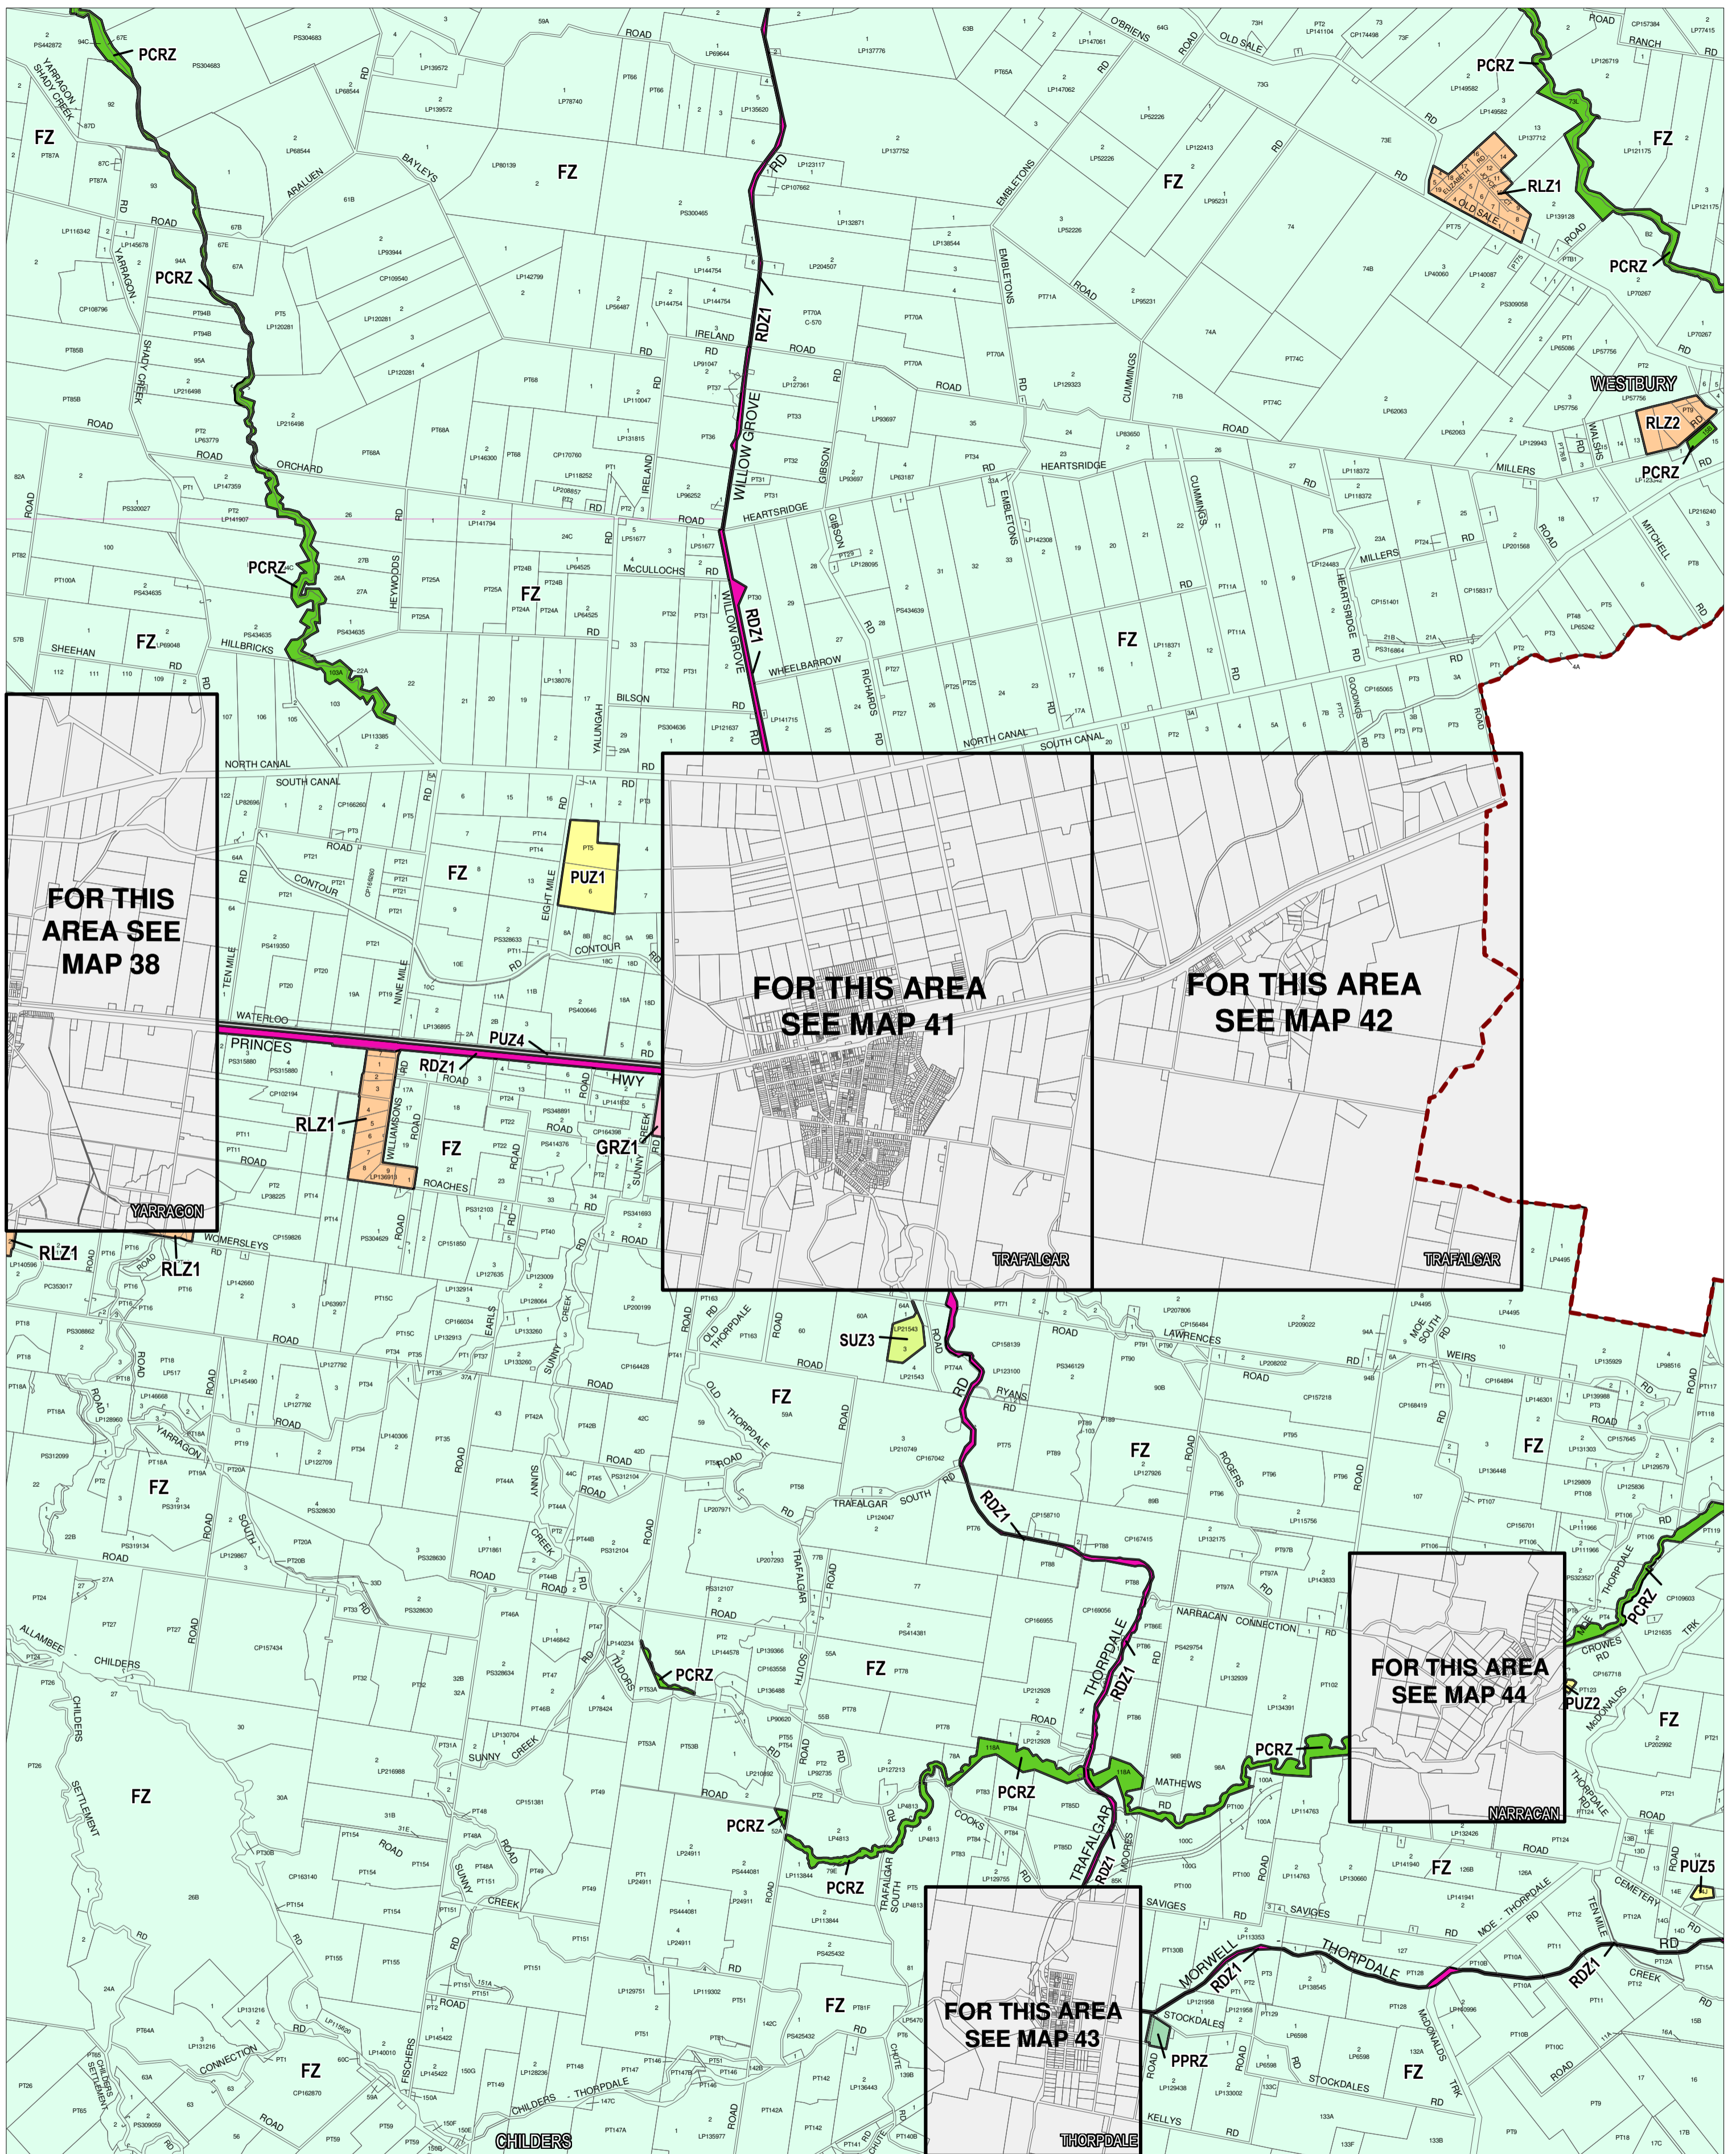

BAW BAW PLANNING SCHEME - LOCAL PROVISION

Public Land		Rural	
PCRZ	Public Conservation And Resource Zone	FZ	Farming Zone
PPRZ	Public Park And Recreation Zone	RLZ1	Rural Living Zone - Schedule 1
PUZ5	Public Use Zone - Cemetery/crematorium	RLZ2	Rural Living Zone - Schedule 2
PUZ2	Public Use Zone - Education	Special Purpose	
PUZ1	Public Use Zone - Service And Utility	SUZ3	Special Use Zone - Schedule 3
PUZ4	Public Use Zone - Transport		
RDZ1	Road Zone - Category 1		
Residential			
GRZ1	General Residential Zone - Schedule 1		

Printed: 21/11/2014

AMENDMENT C104 PART 1

ZONES

MAP No 40