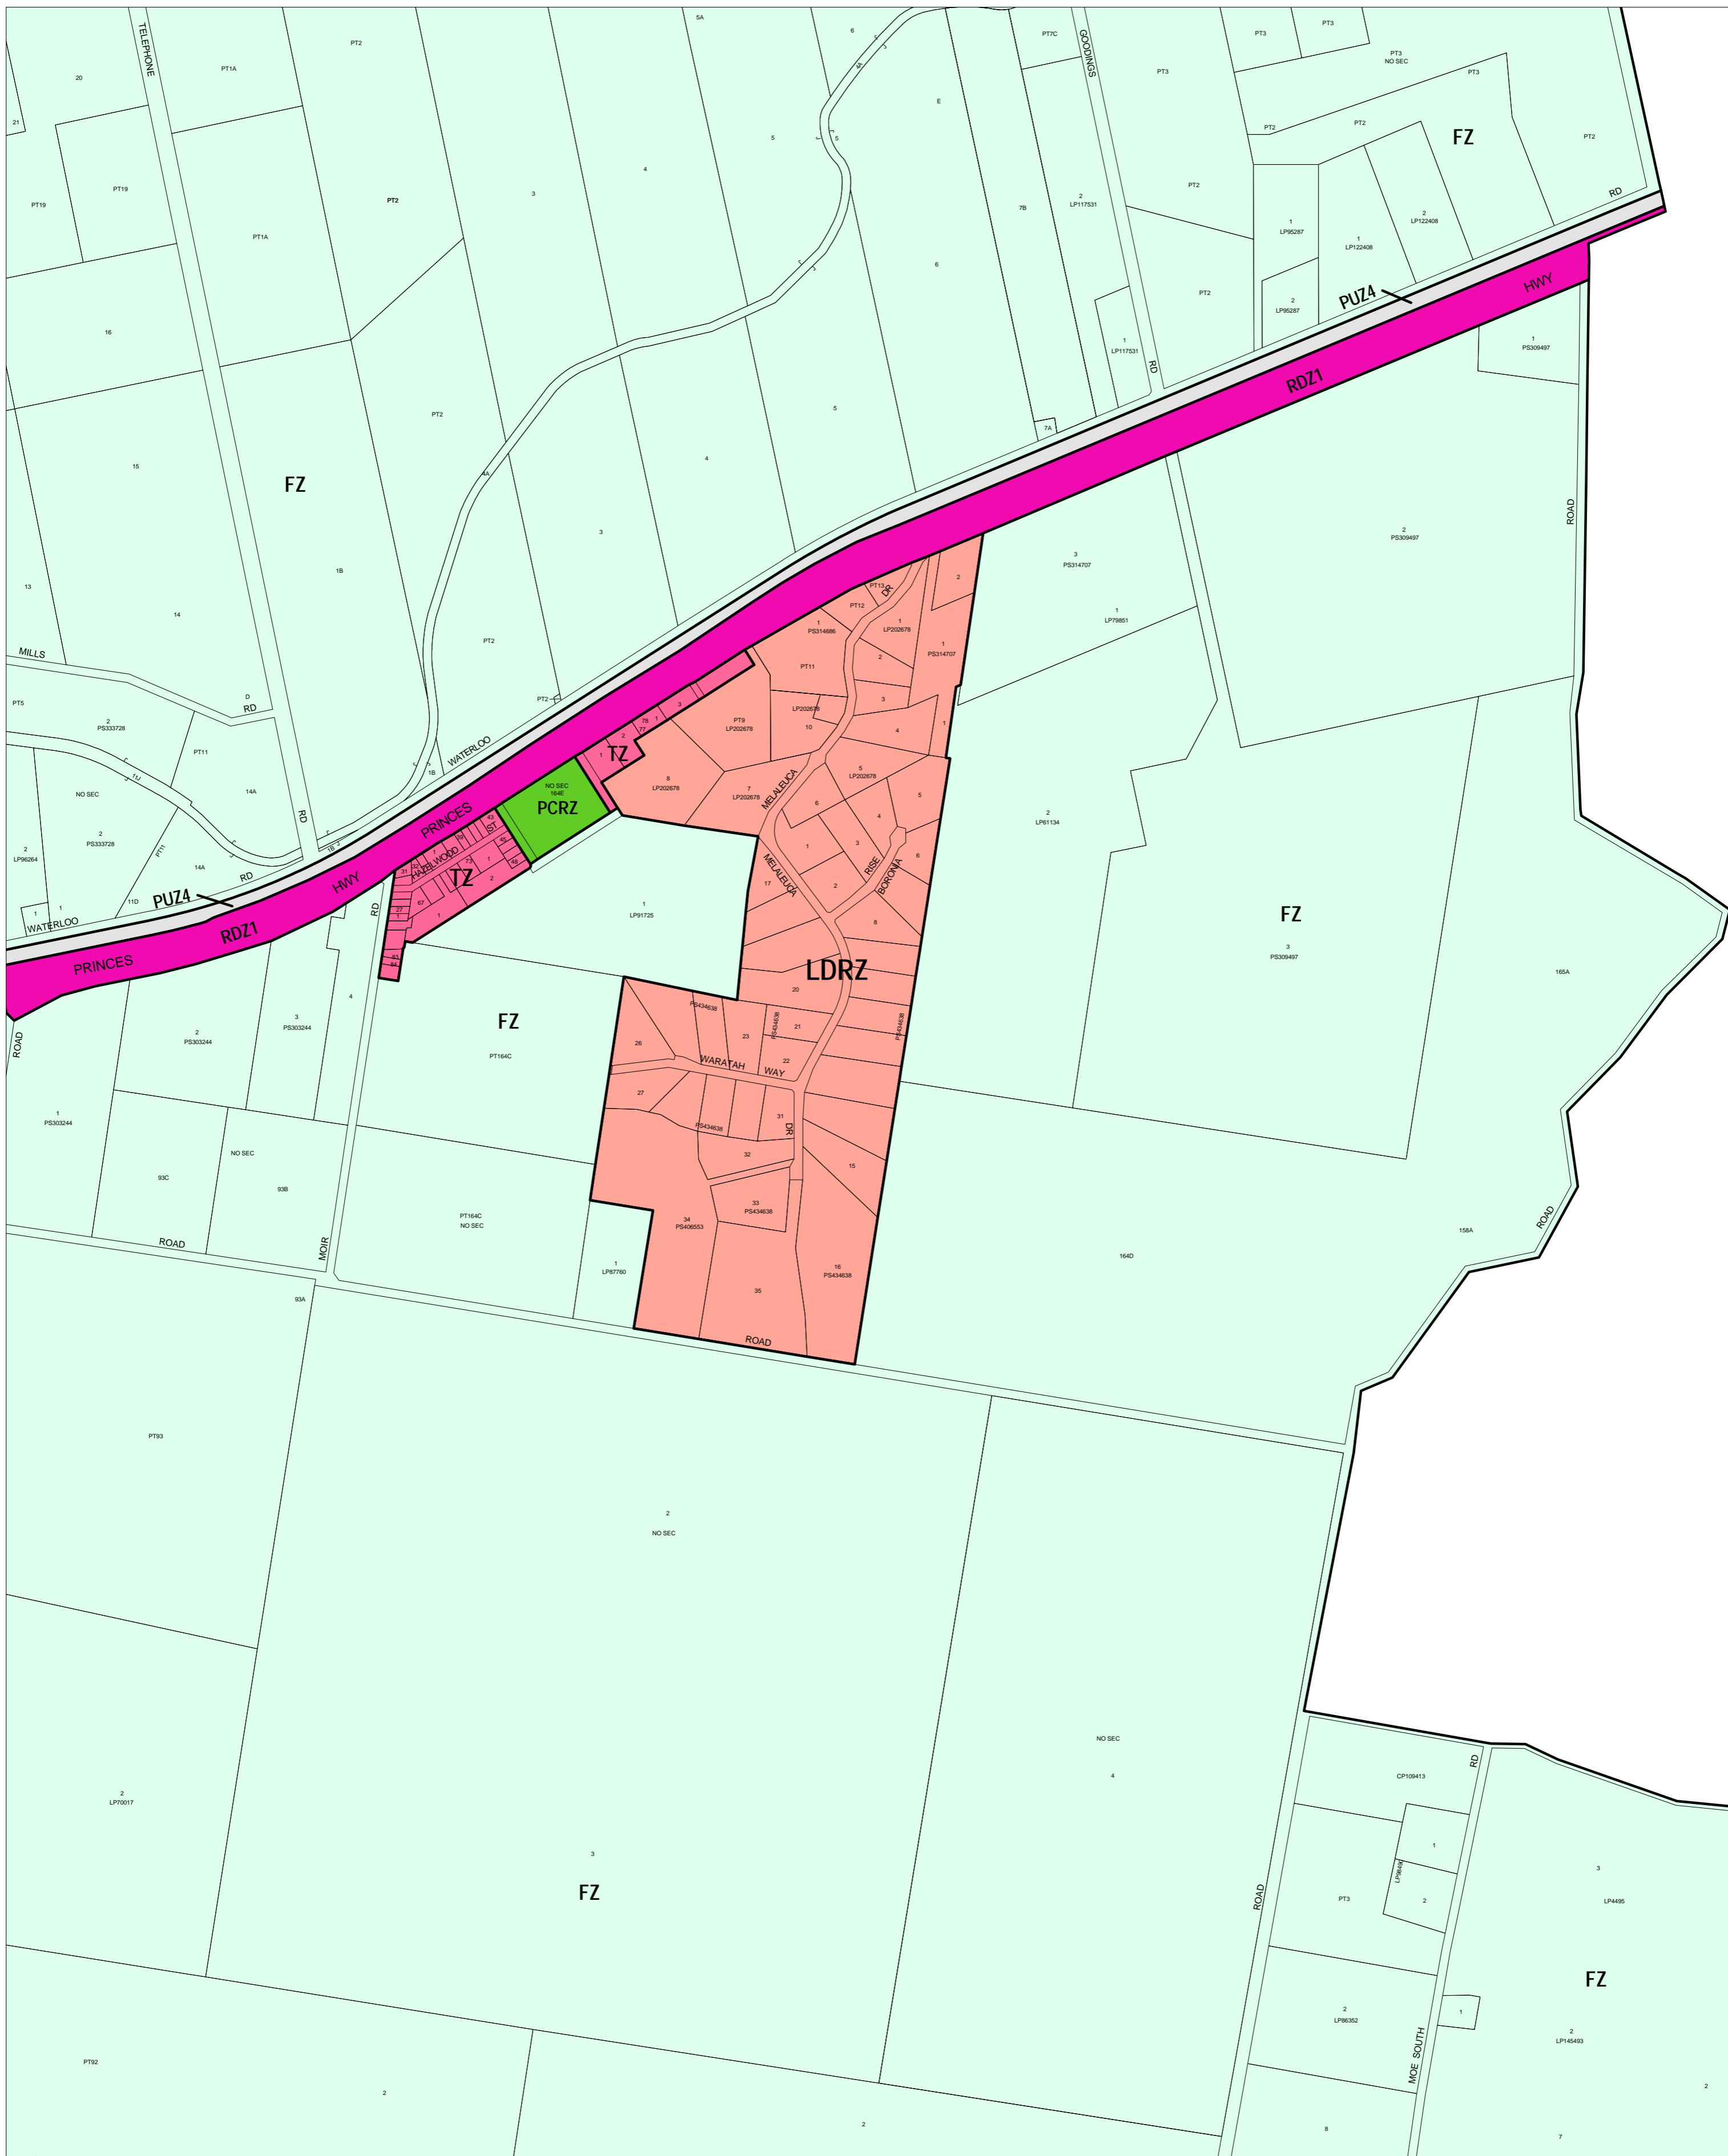

BAW BAW PLANNING SCHEME - LOCAL PROVISION

Public Land	
	Public Conservation And Resource Zone
	Public Use Zone Transport
	Road Zone Category 1
Residential	
	Low Density Residential Zone
	Township Zone
Rural	
	Farming Zone

Amendment C35
Printed: 8/3/2006

INDEX TO ADJOINING METRIC SERIES MAP