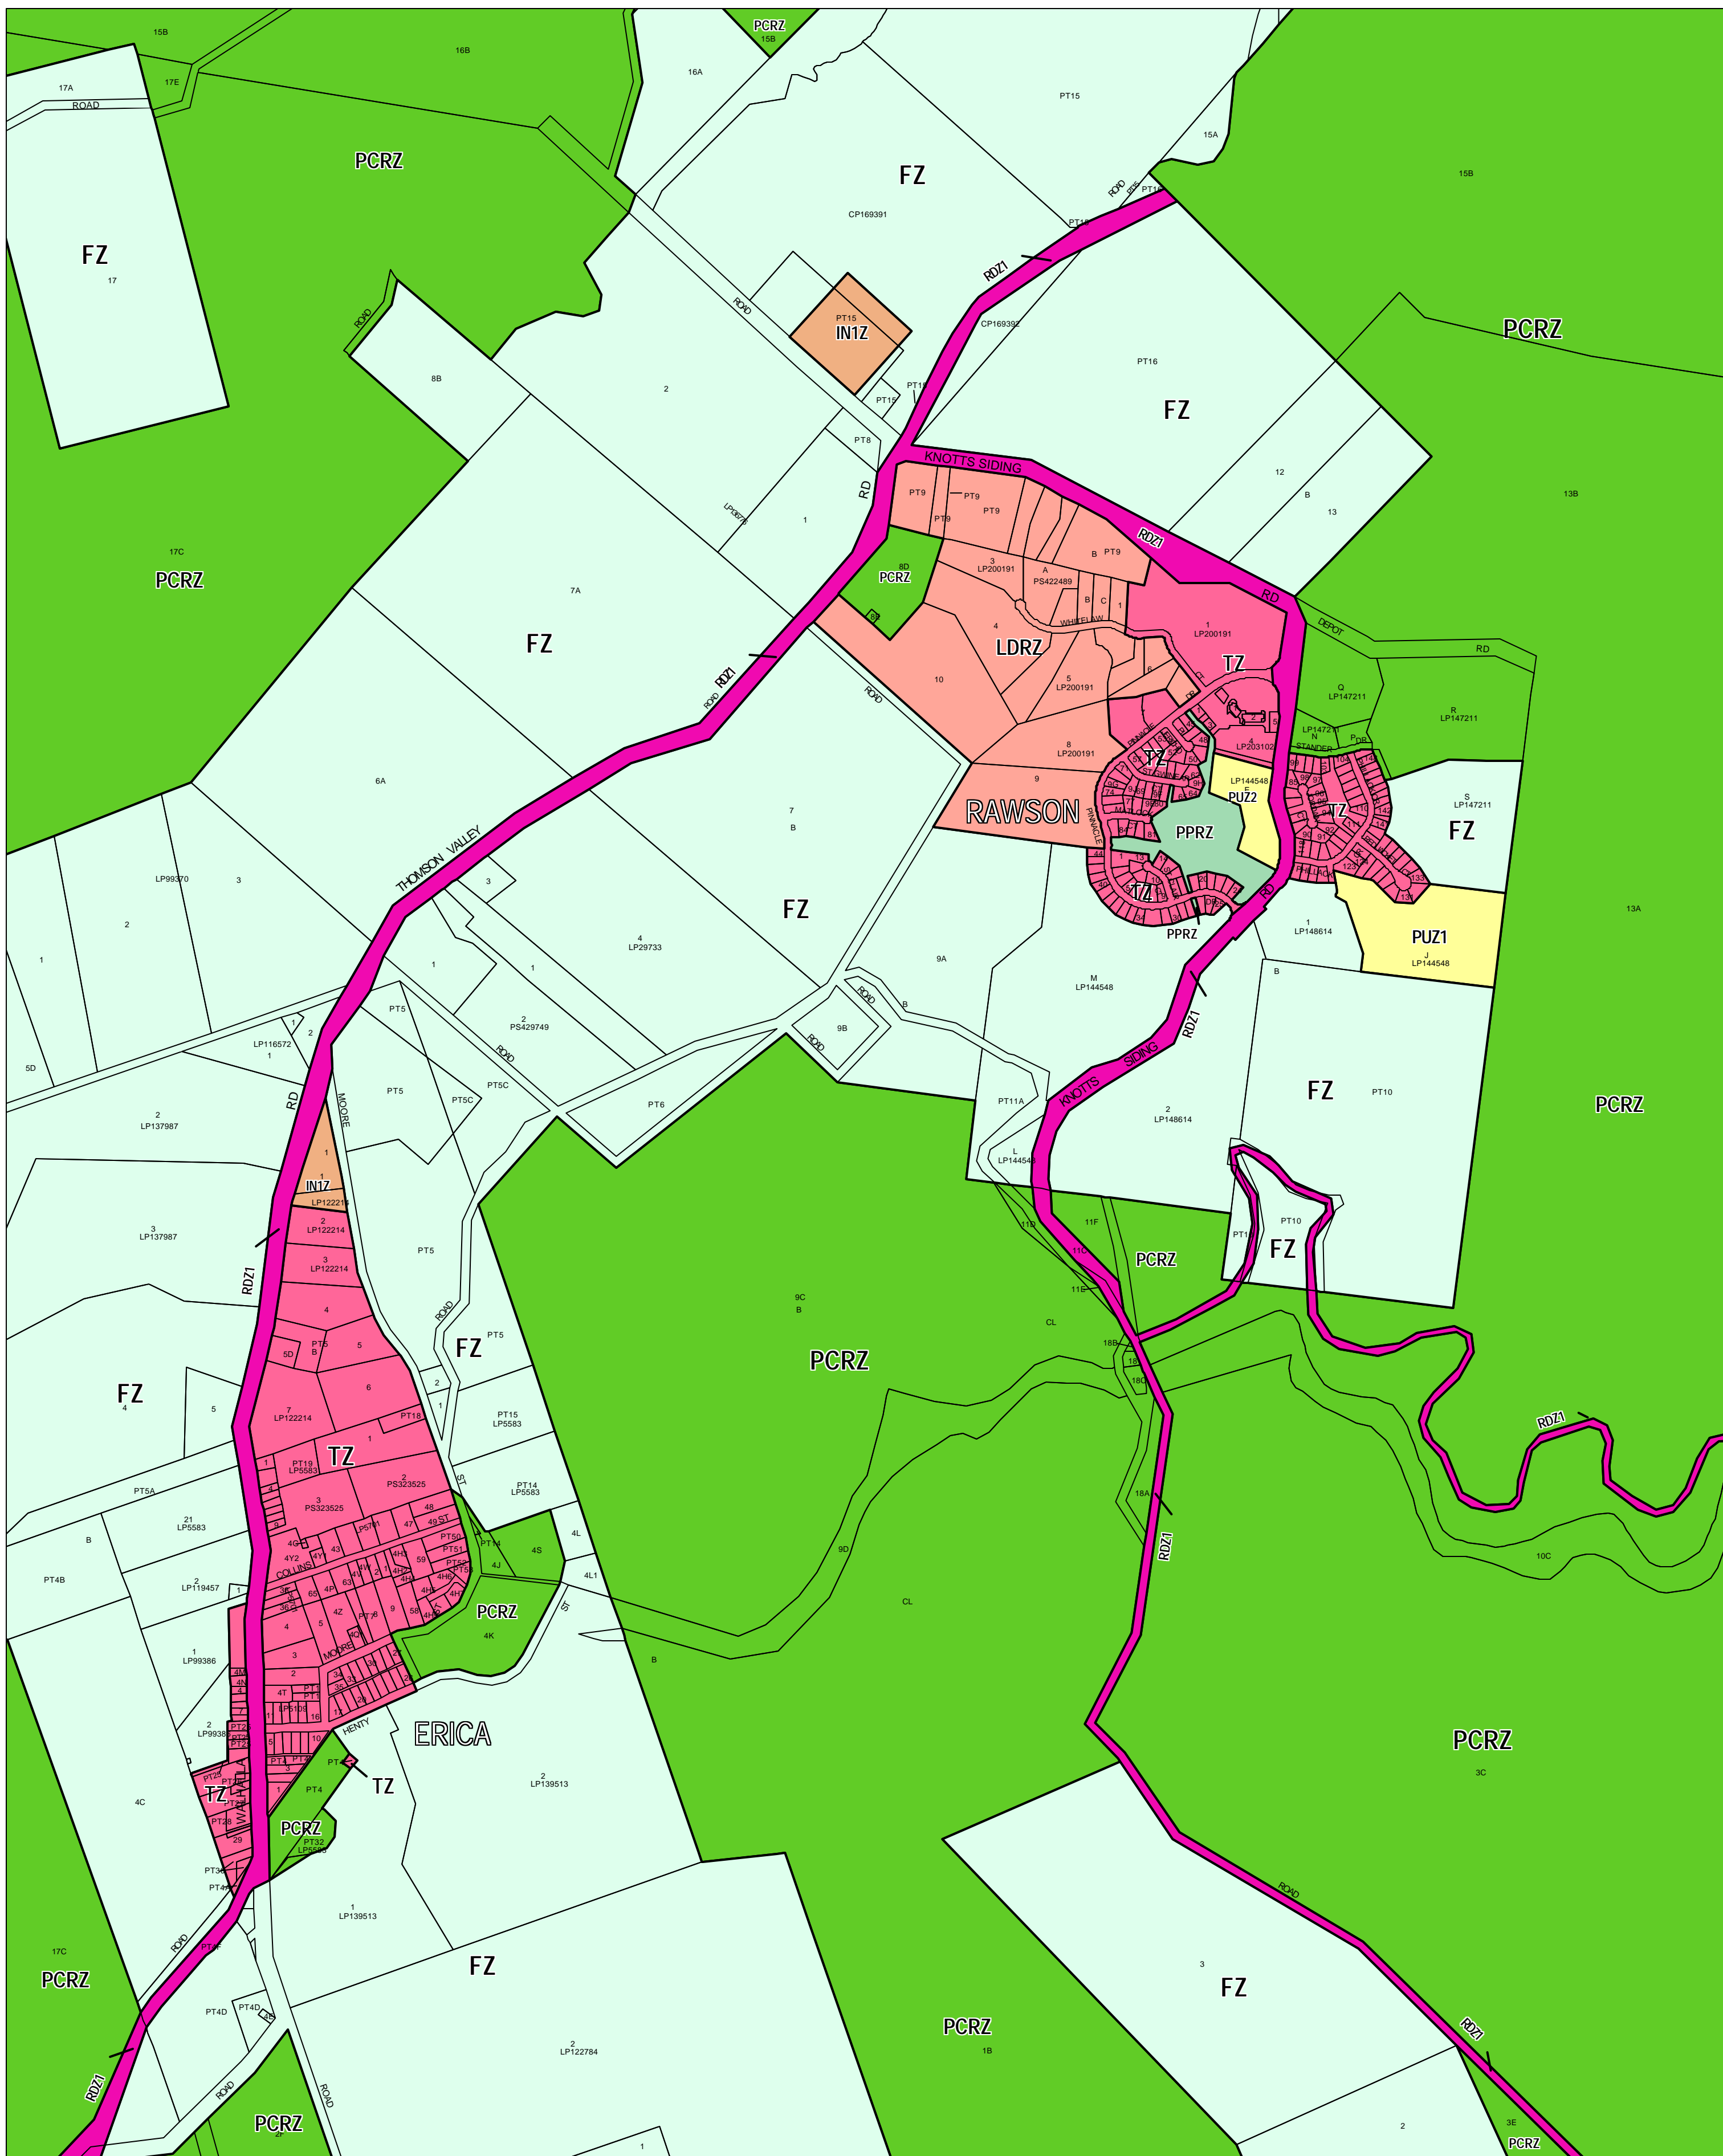

BAW BAW PLANNING SCHEME - LOCAL PROVISION

Zone	Description
IN1Z	Industrial 1 Zone
PCRZ	Public Conservation And Resource Zone
PPRZ	Public Park And Recreation Zone
PUZ	Public Use Zone - Education
PUZ1	Public Use Zone - Service And Utility
RDZ1	Road Zone - Category 1
LDRZ	Low Density Residential Zone
TZ	Township Zone
FZ	Farming Zone

AUSTRALIAN MAP GRID ZONE 55

Printed: 9/10/2008

AMENDMENT C63