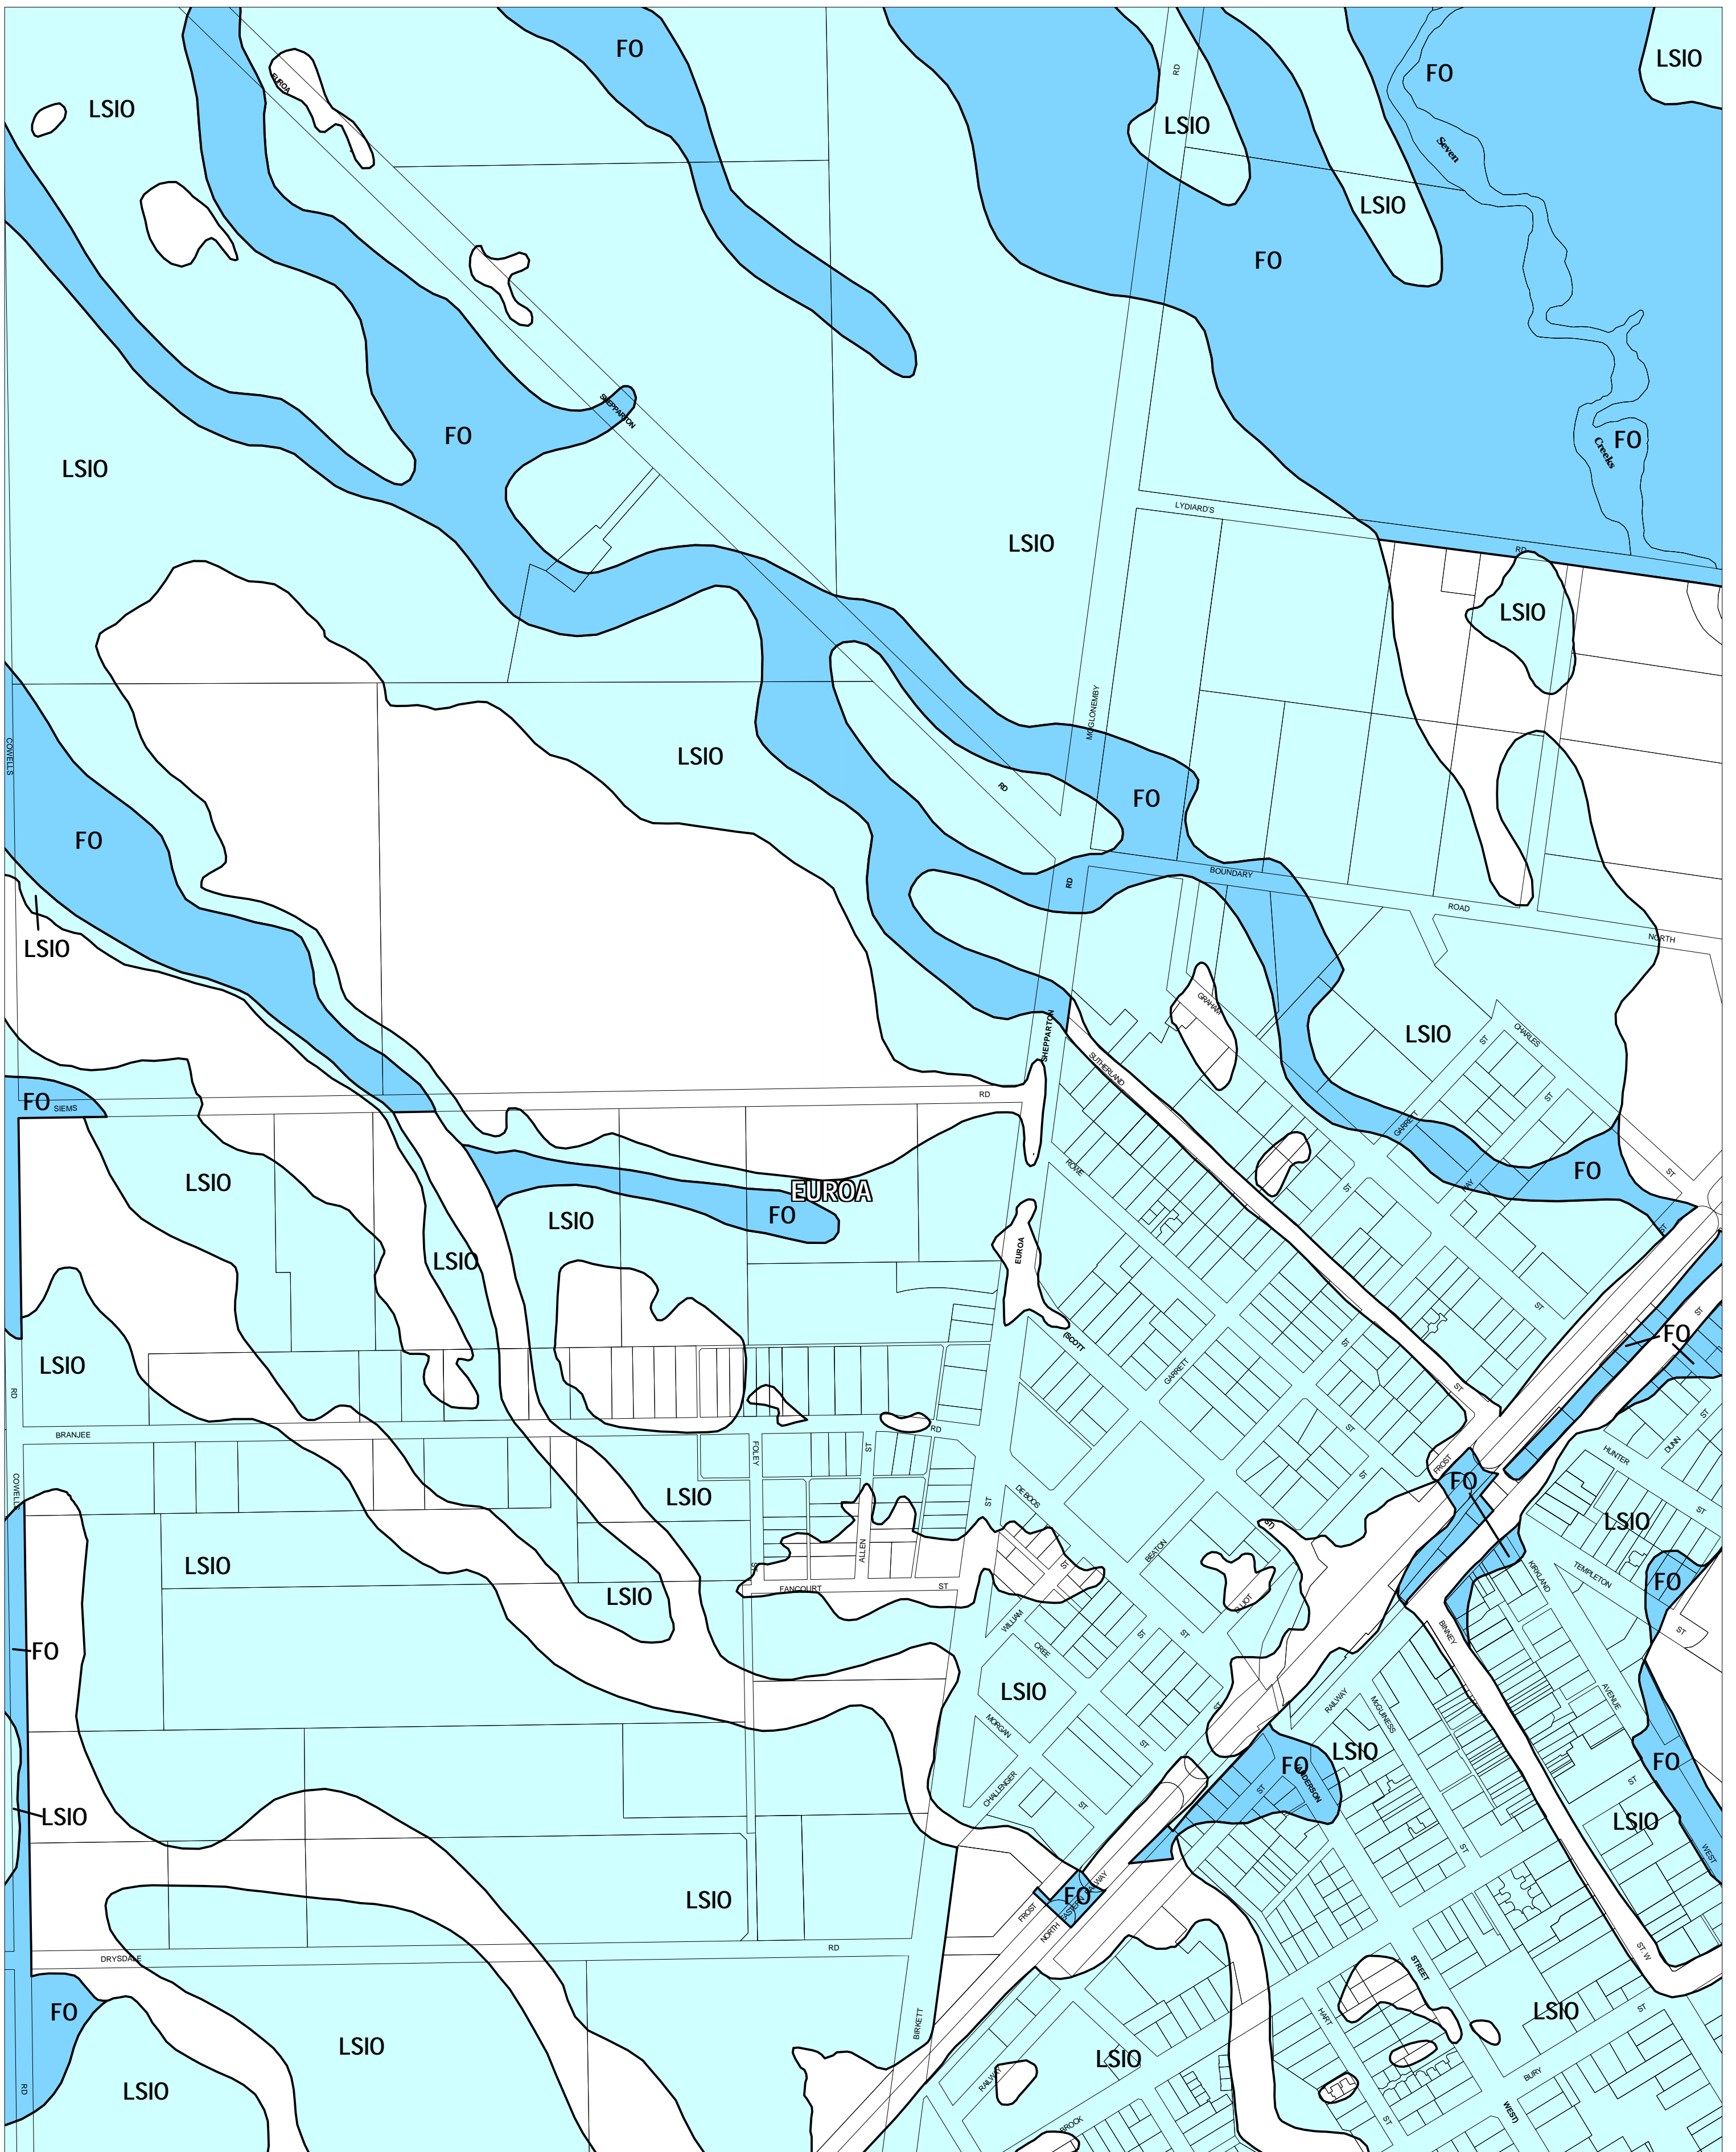

STRATHBOGIE PLANNING SCHEME - LOCAL PROVISION

INDEX TO ADJOINING METRIC SERIES MAP

Amendment C14
Printed: 12/4/2006