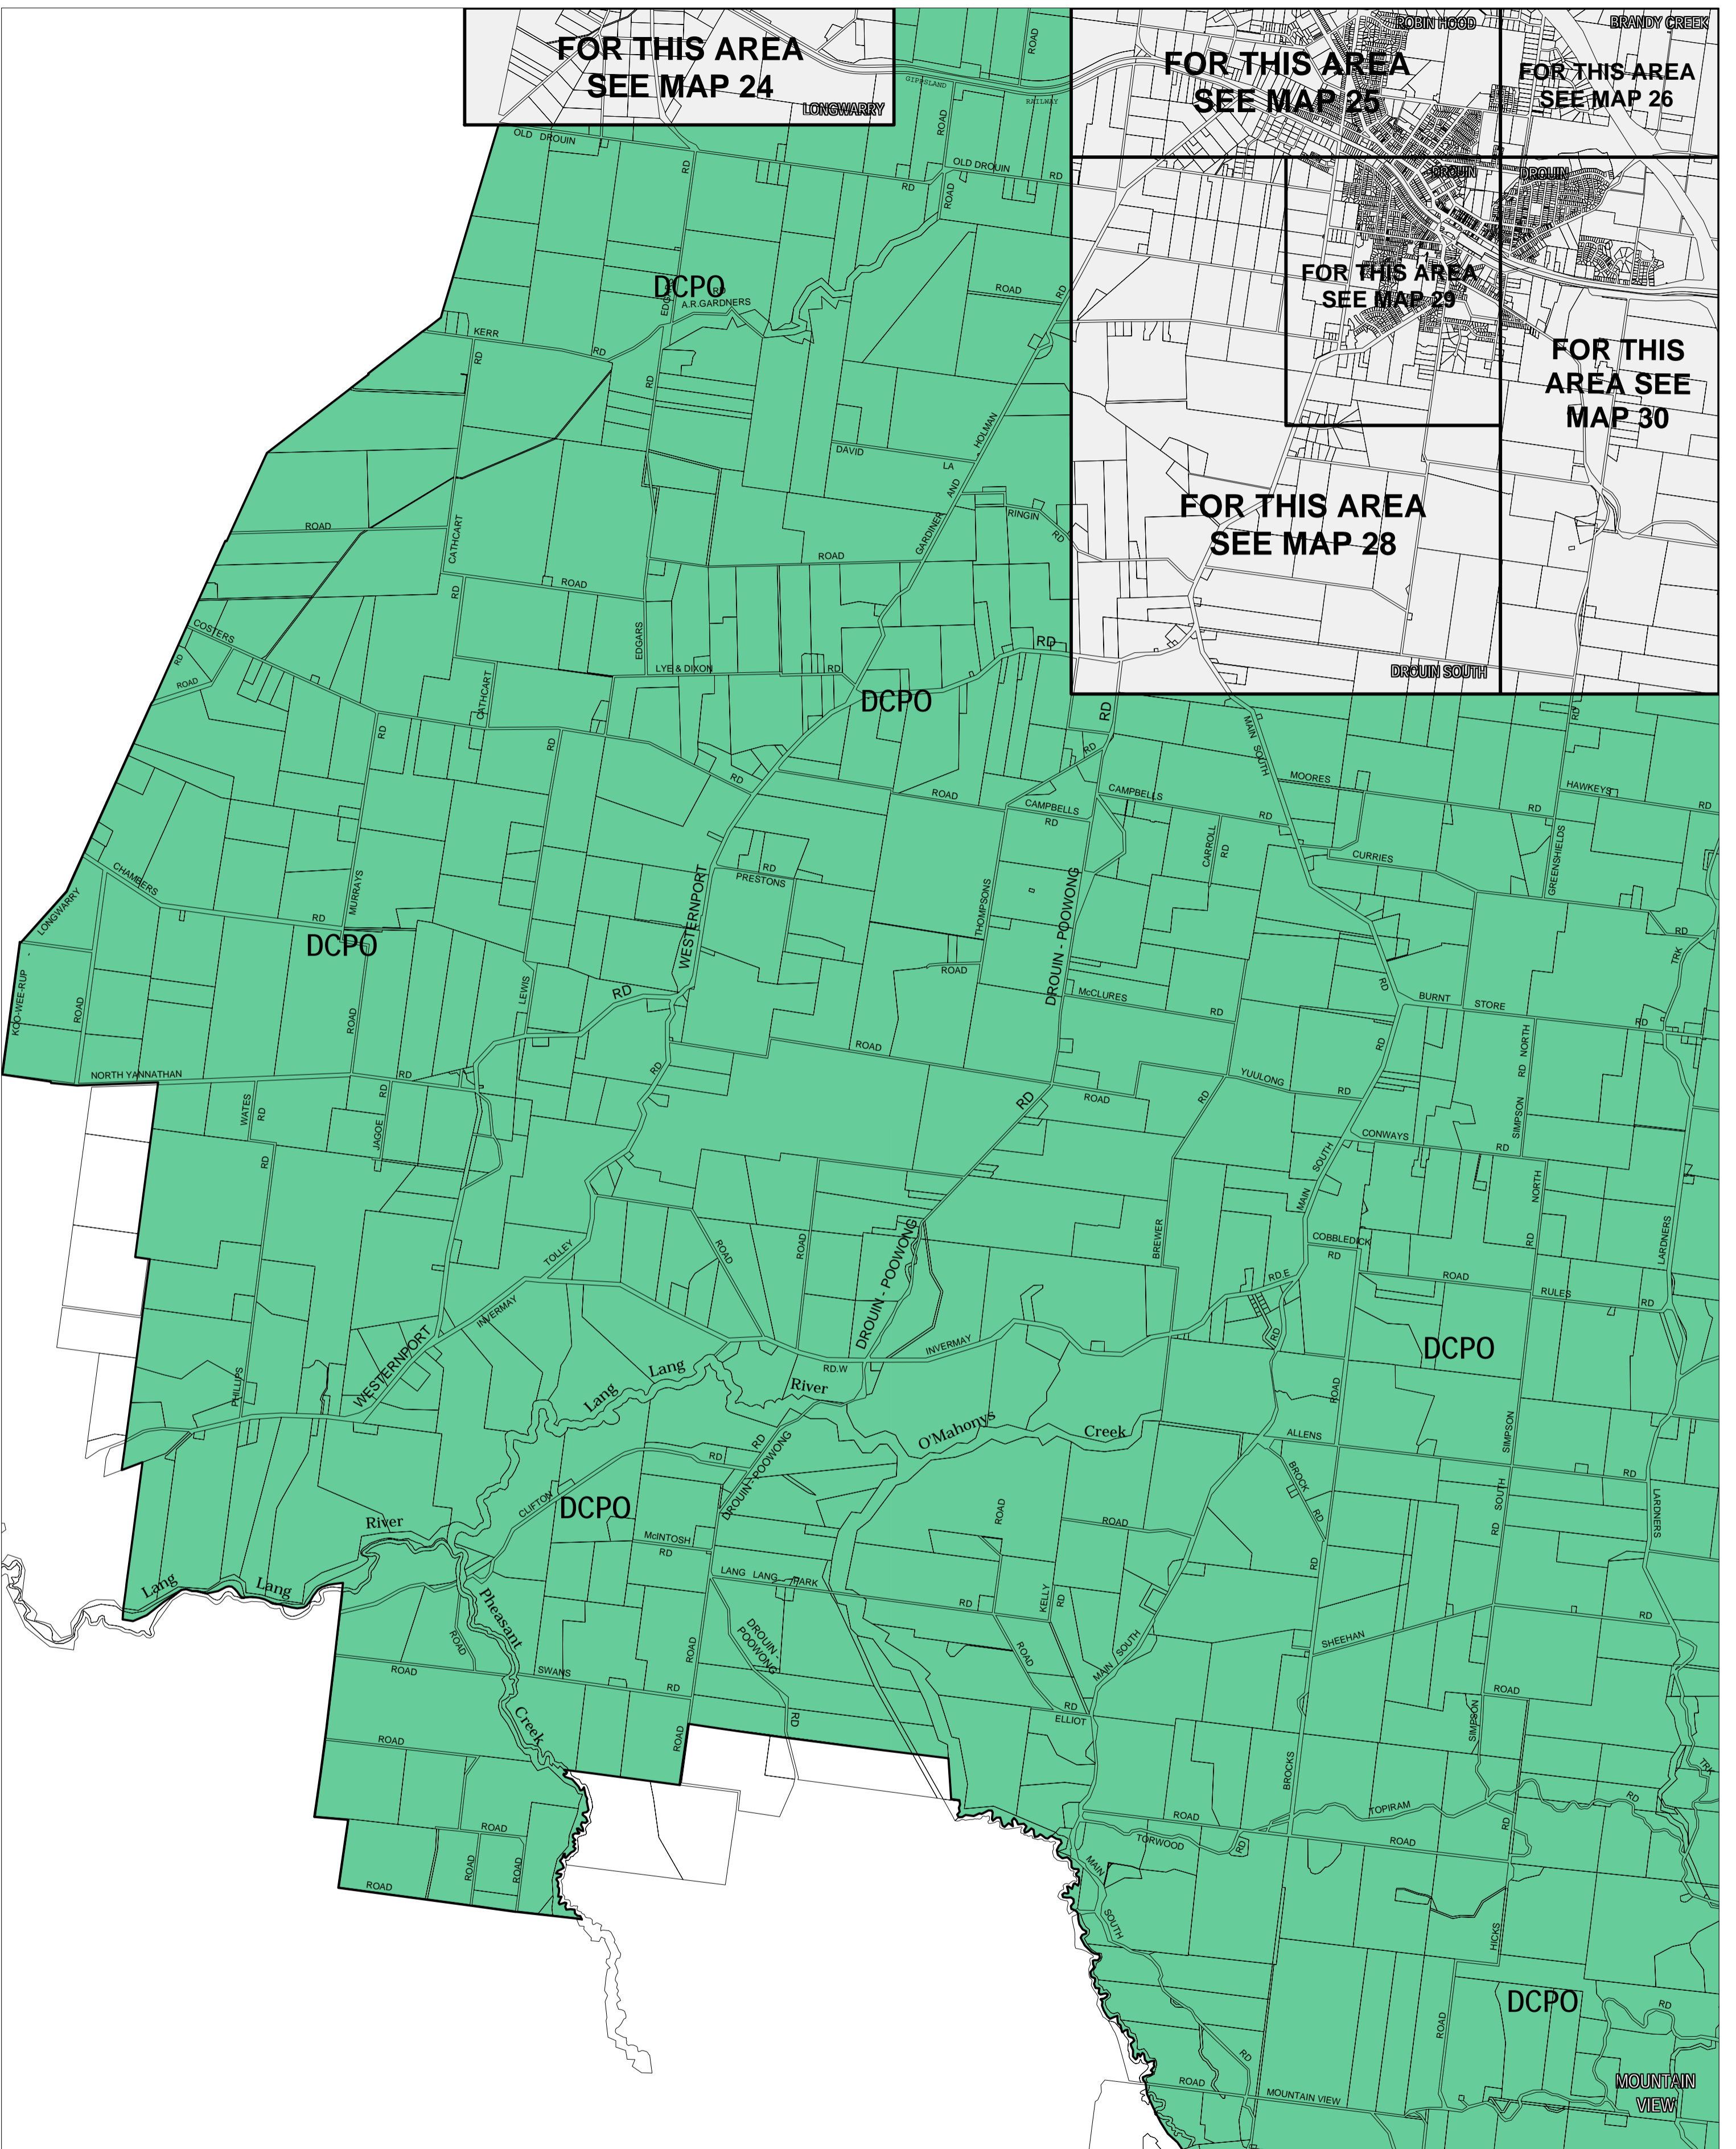

BAW BAW PLANNING SCHEME - LOCAL PROVISION

Printed: 12/5/2008

AMENDMENT C47 PART 1