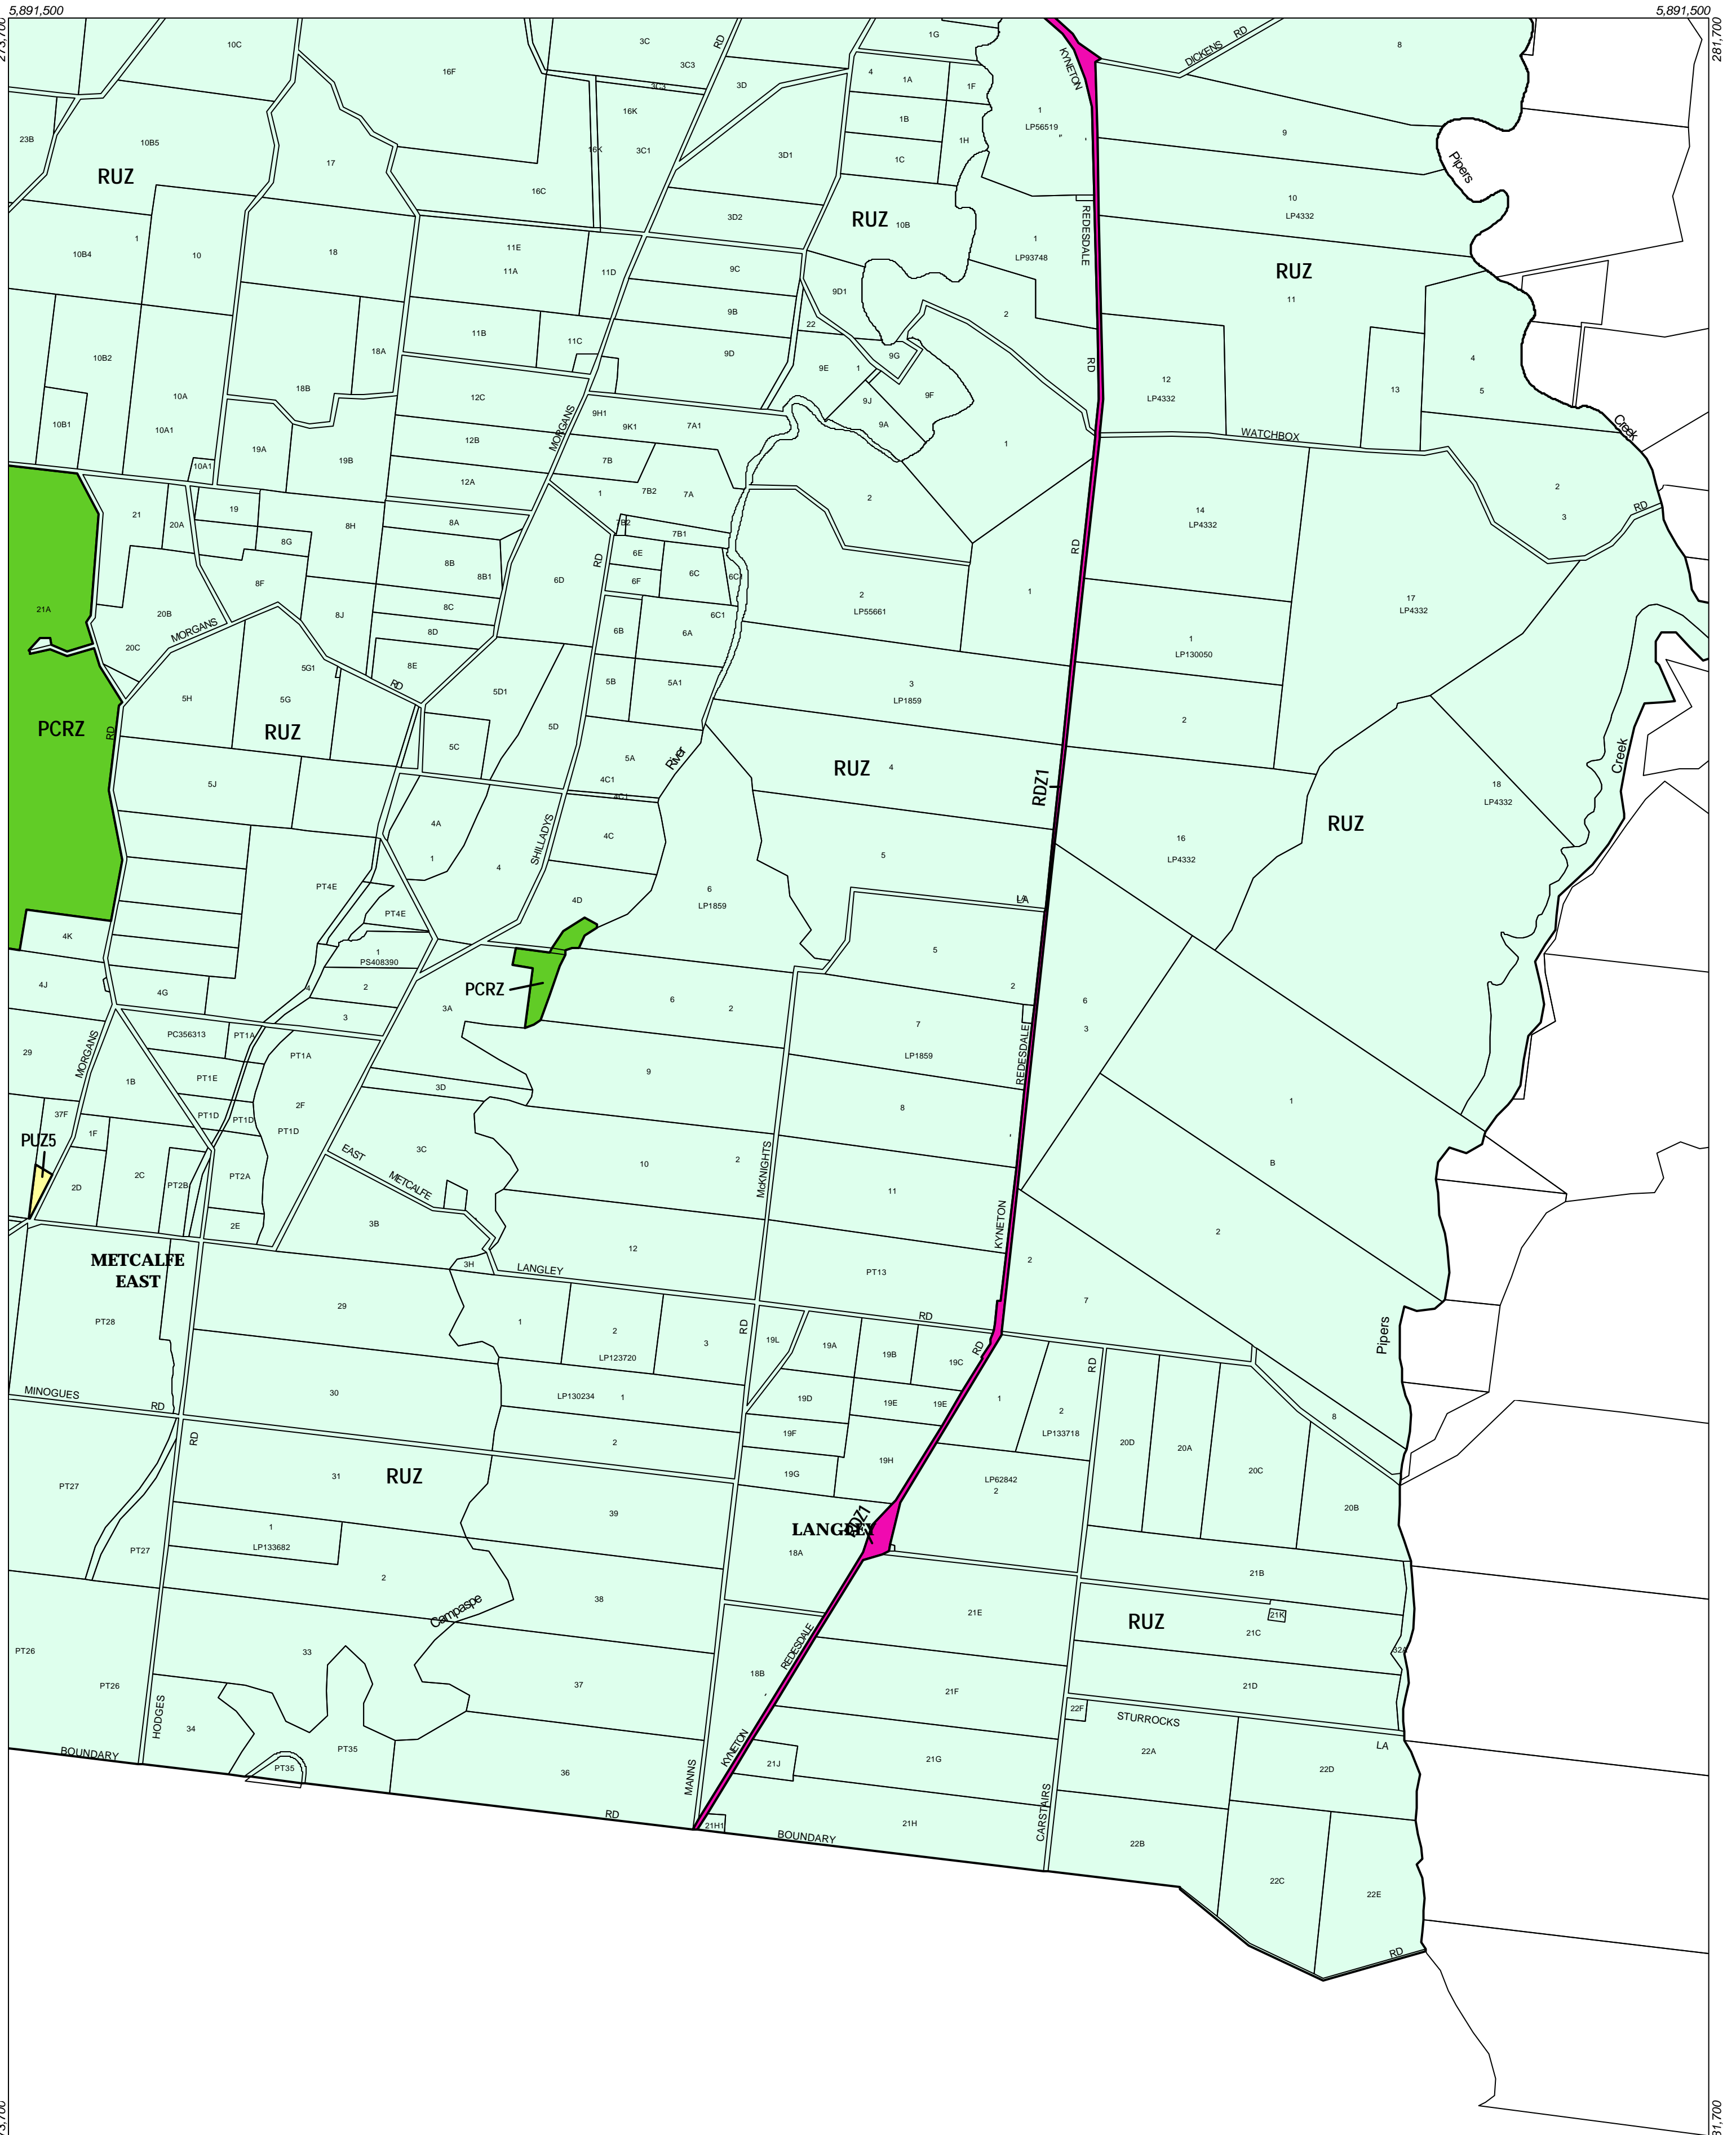

MOUNT ALEXANDER PLANNING SCHEME - LOCAL PROVISION

This publication is copyright. No part may be reproduced by any process except in accordance with the provisions of the Copyright Act 1968, State of Victoria.

This map should be read in conjunction with additional Planning Overlay Maps (if applicable) as indicated on the INDEX TO MAPS.

Public Land	
	Public Conservation And Resource Zone
	Public Use Zone
	Cemetery/Crematorium
	Road Zone Category 1
Rural	
	Rural Zone