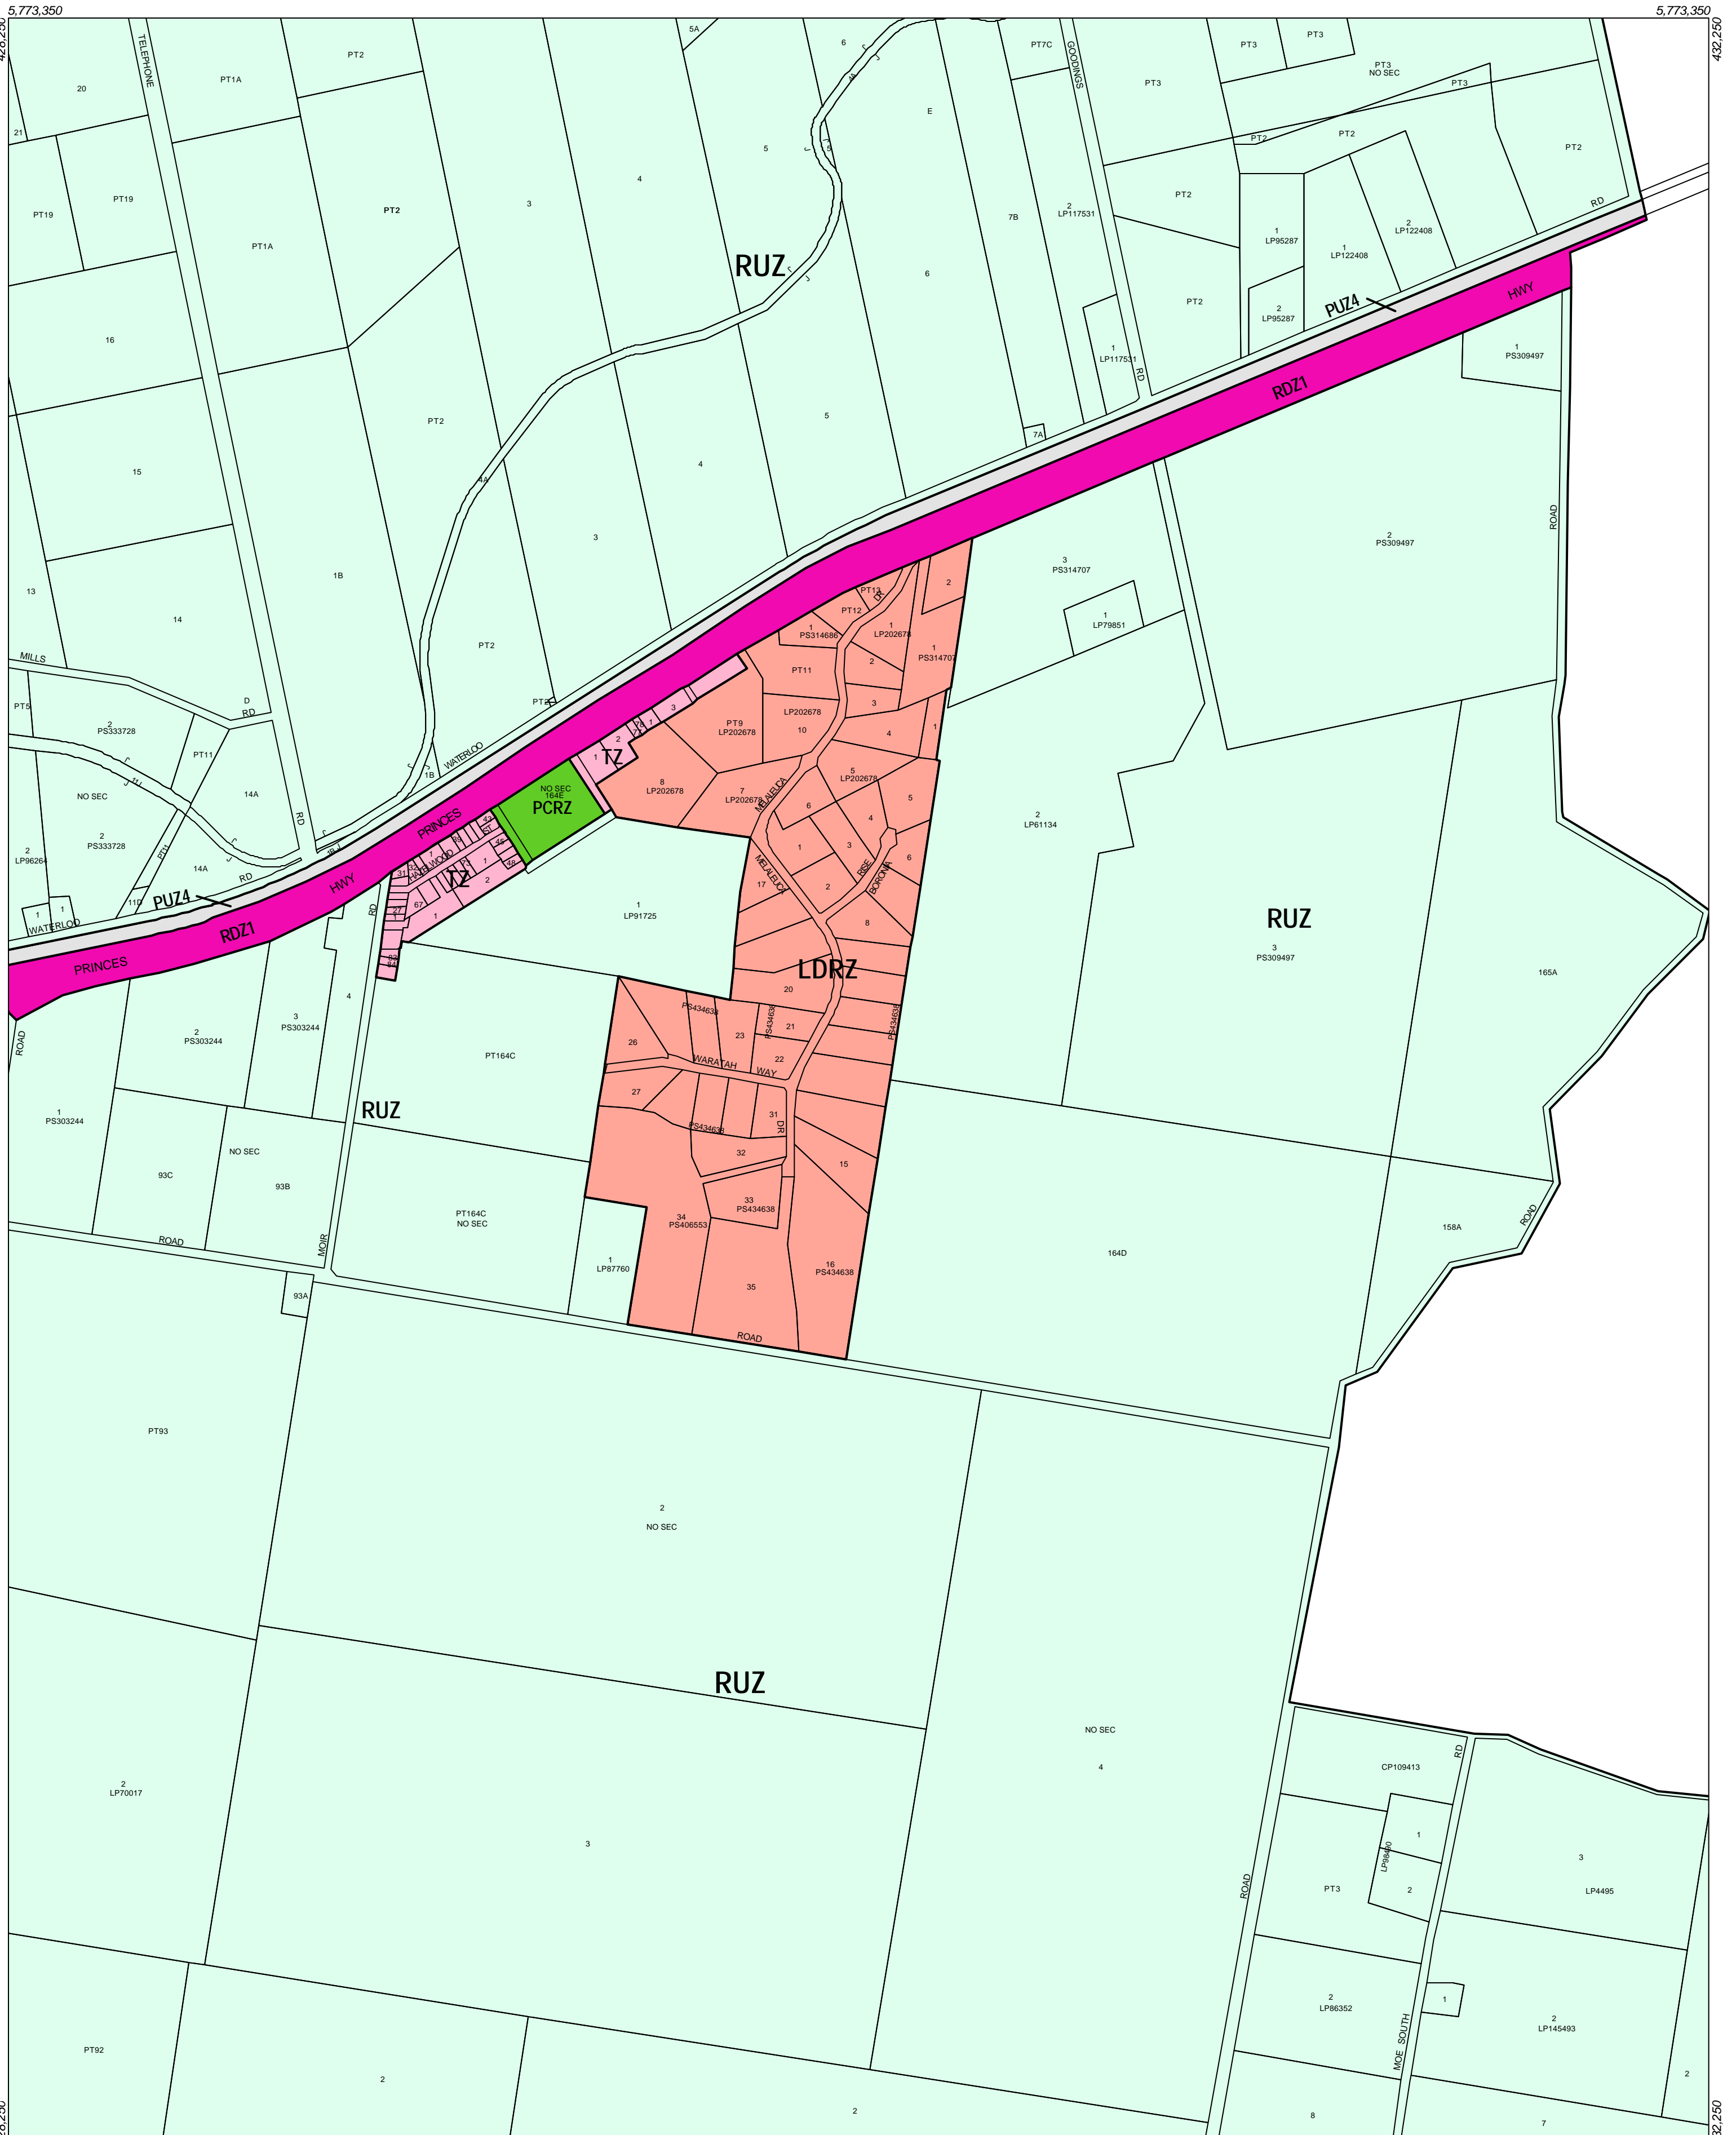

BAW BAW PLANNING SCHEME - LOCAL PROVISION

5,768,350 This publication is copyright. No part may be reproduced by any process except in accordance with the provisions of the Copyright Act 1968 of the State of Victoria.

This map should be read in conjunction with additional Planning Overlay Maps (if applicable) as indicated on the INDEX TO MAPS.

5,768,350

Public Land	
	Public Conservation and Resource Zone
Residential	
	Low Density Residential Zone
	Township Zone
Rural	
	Rural Zone