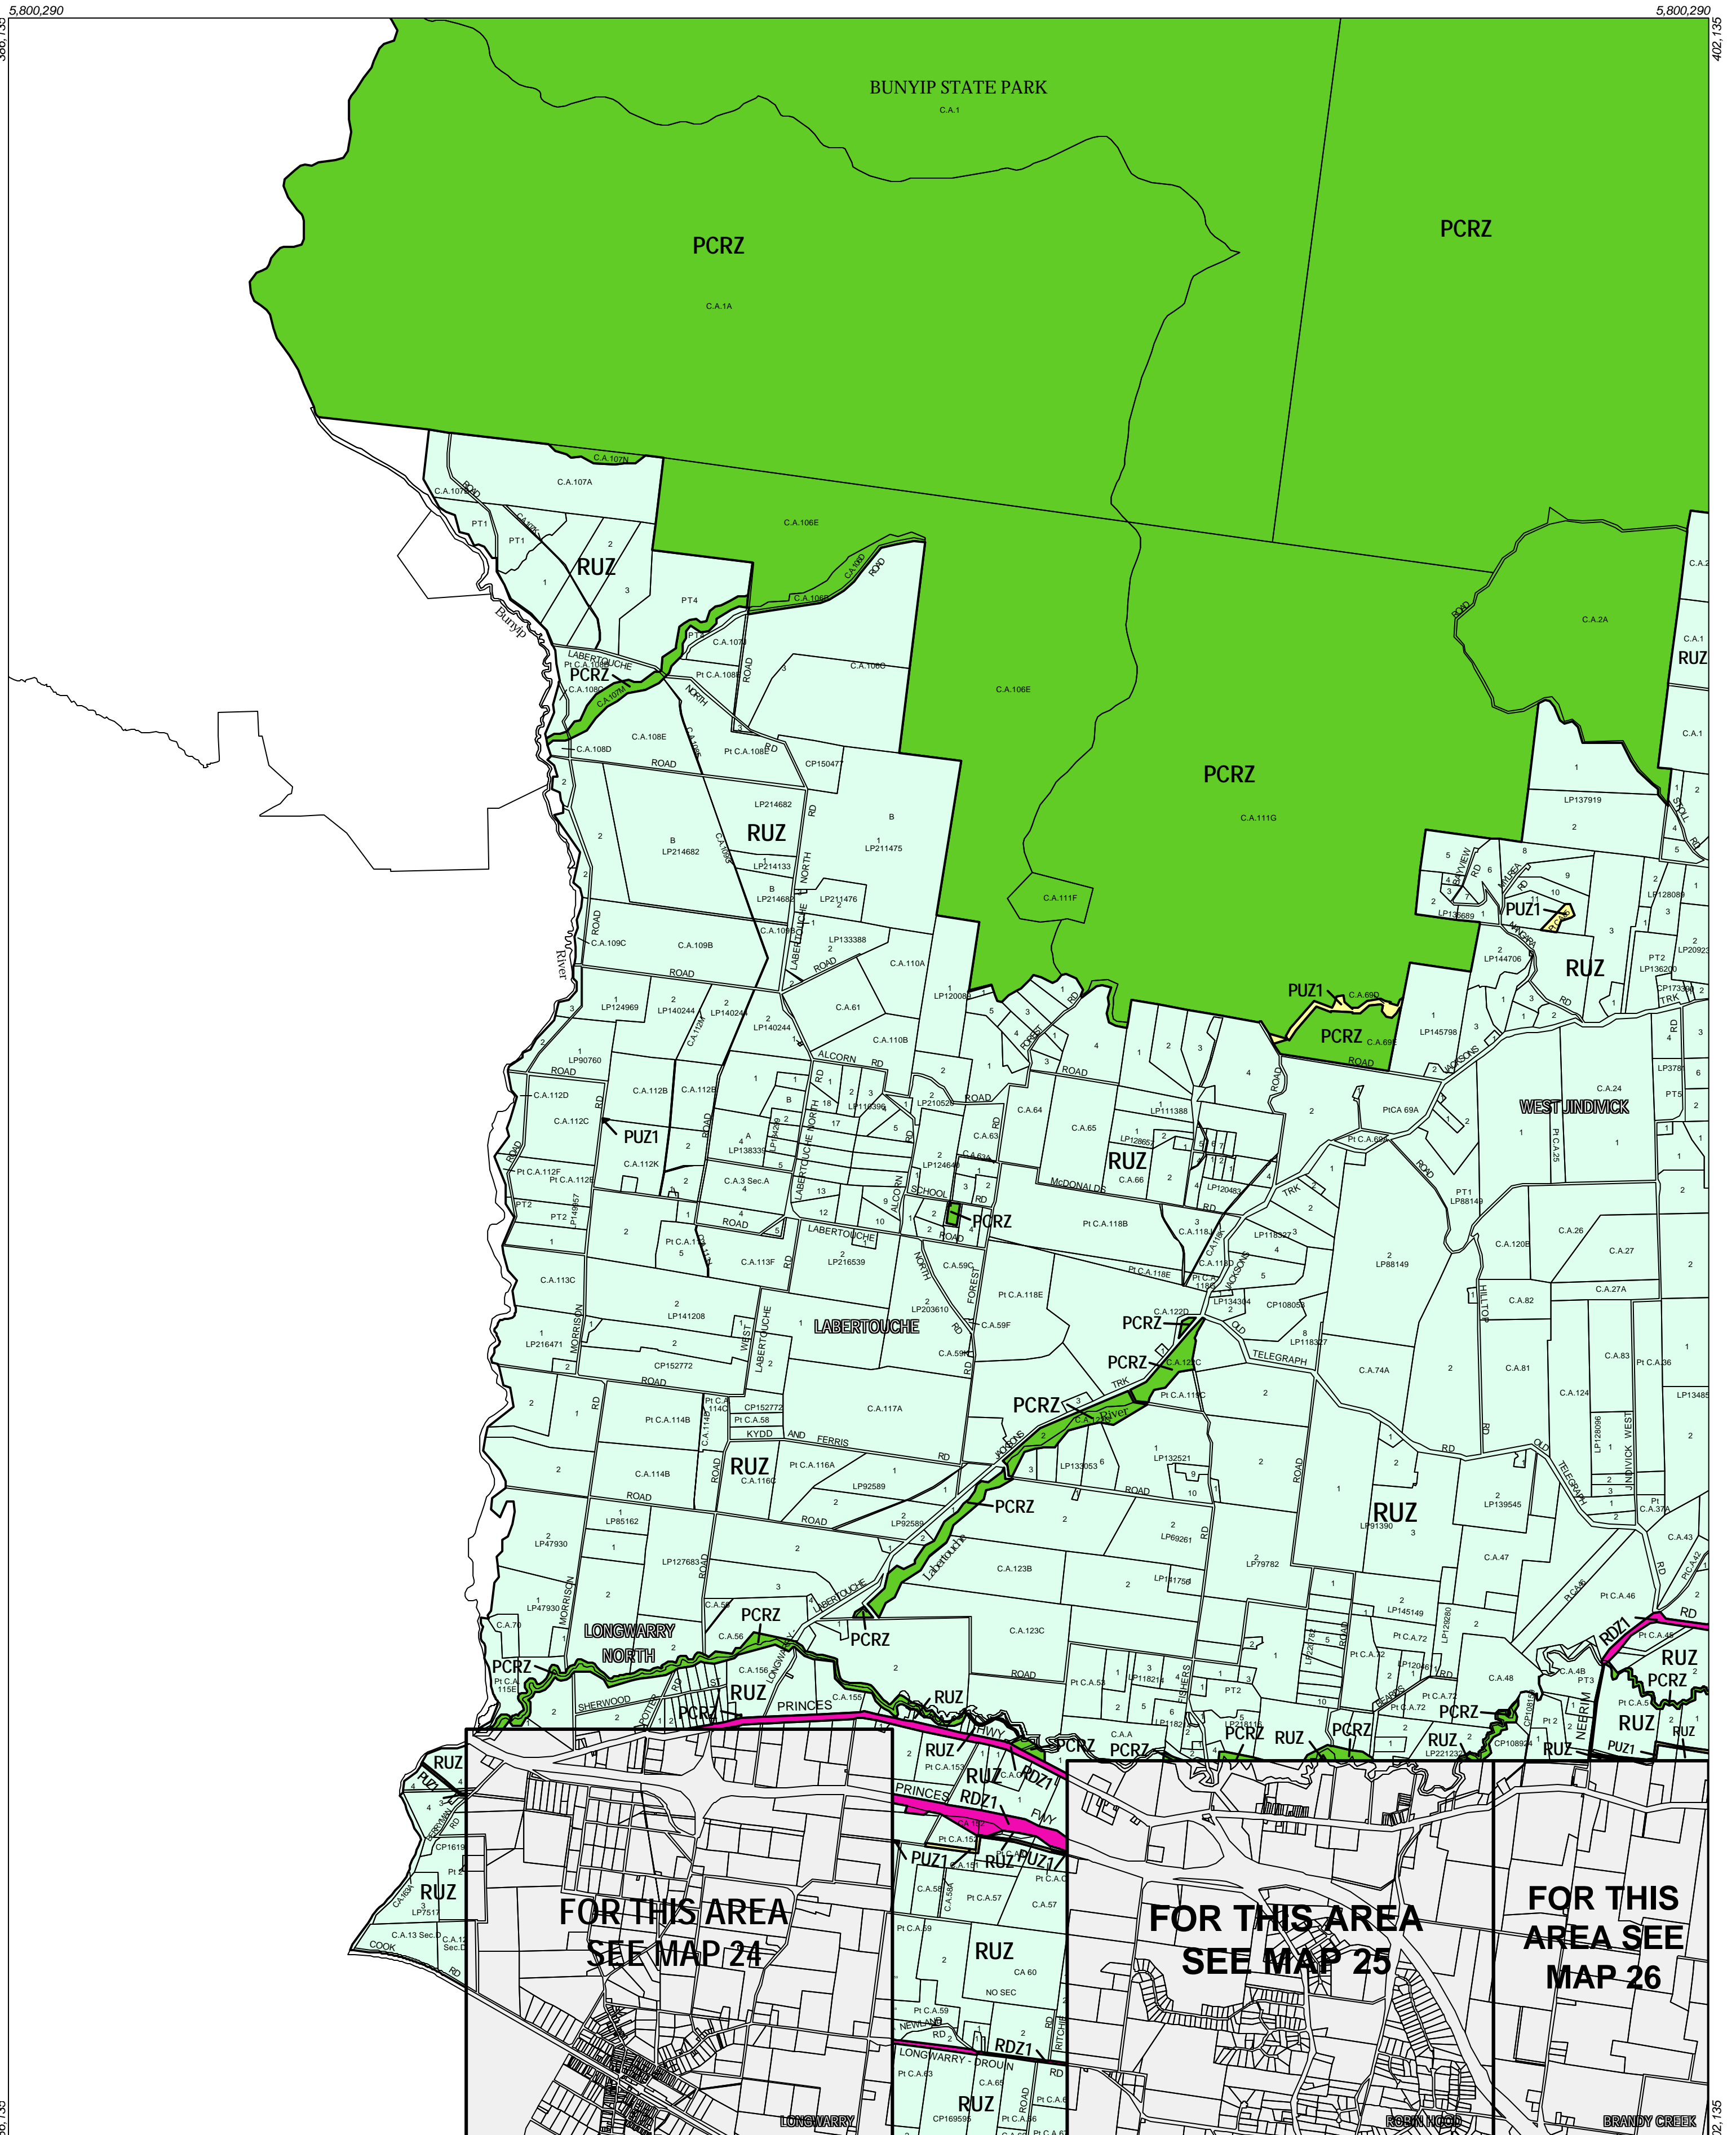

BAW BAW PLANNING SCHEME - LOCAL PROVISION

5,780,290 This publication is copyright. No part may be reproduced by any process except in accordance with the provisions of the Copyright Act 1969 State of Victoria.

This map should be read in conjunction with additional Planning Overlay Maps (if applicable) as indicated on the INDEX TO MAPS.

Public Land	
	Public Conservation And Resource Zone
	Public Use Zone Service And Utility
	Road Zone Category 1
	Rural Zone