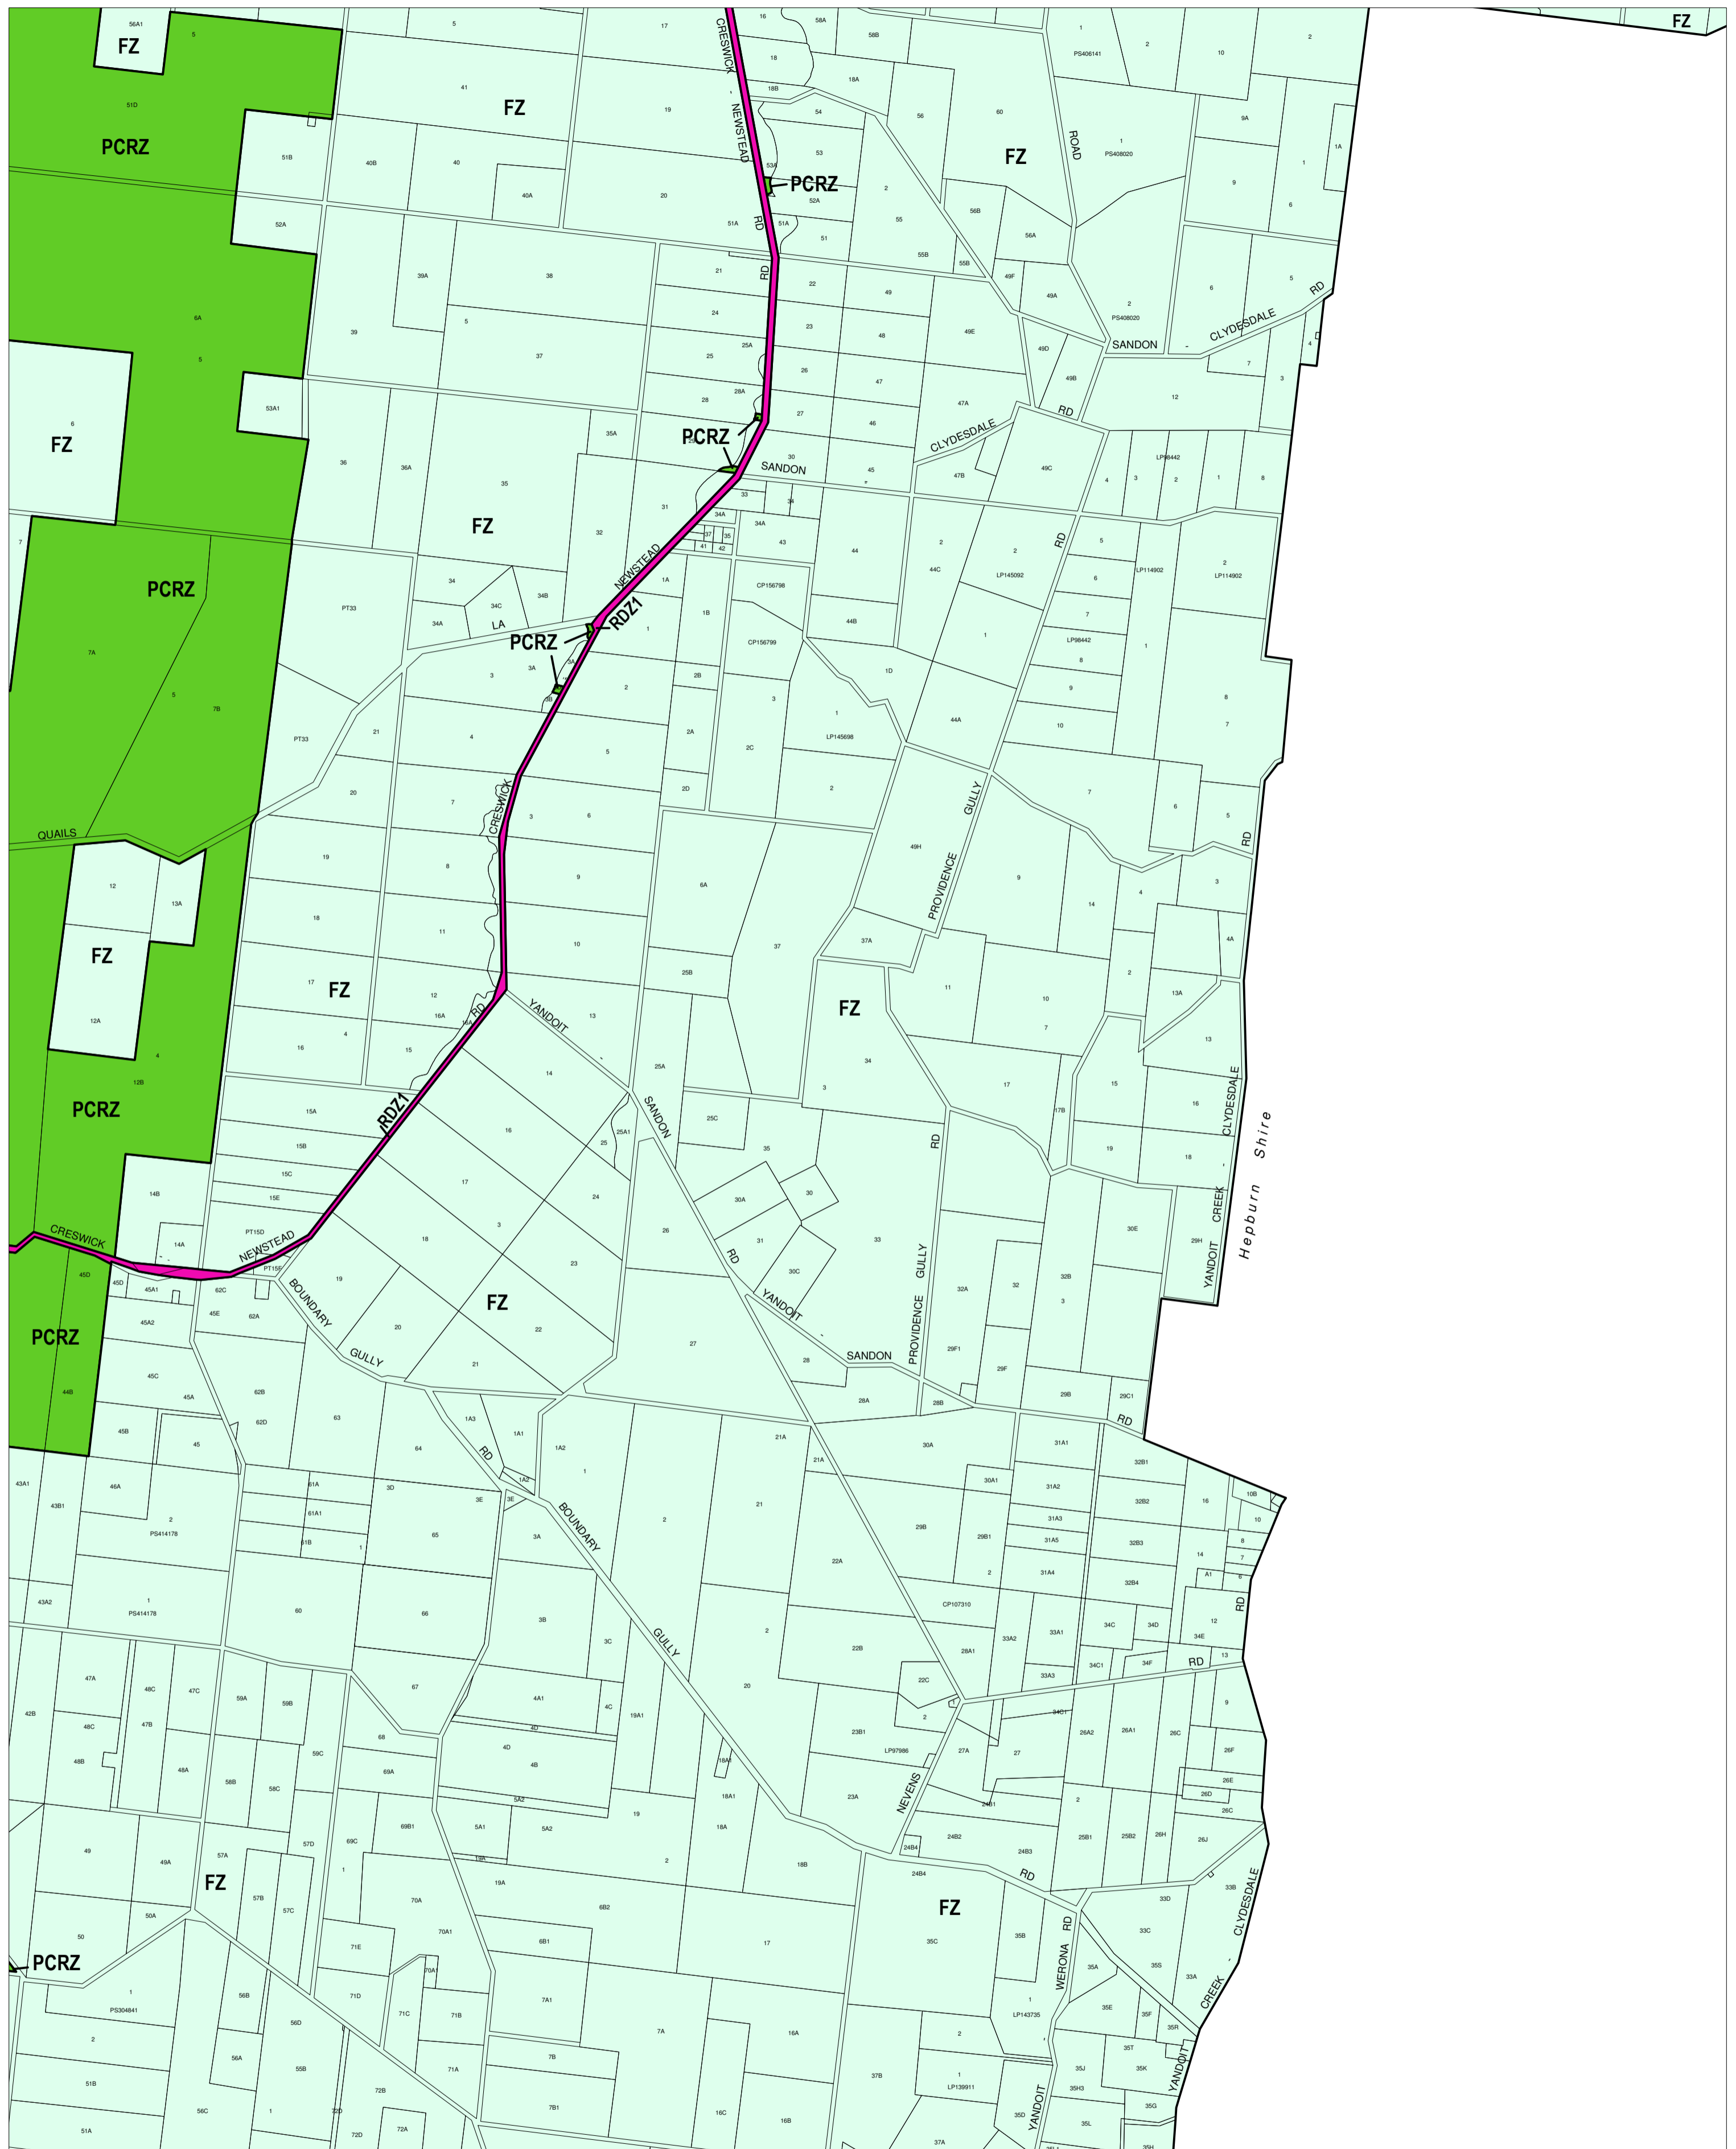

MOUNT ALEXANDER PLANNING SCHEME - LOCAL PROVISION

Public Land

- Public Conservation And Resource Zone

Rural

- Road Zone - Category 1
- Farming Zone

AUSTRALIAN MAP GRID ZONE 55

Printed: 11/4/2011

AMENDMENT C37