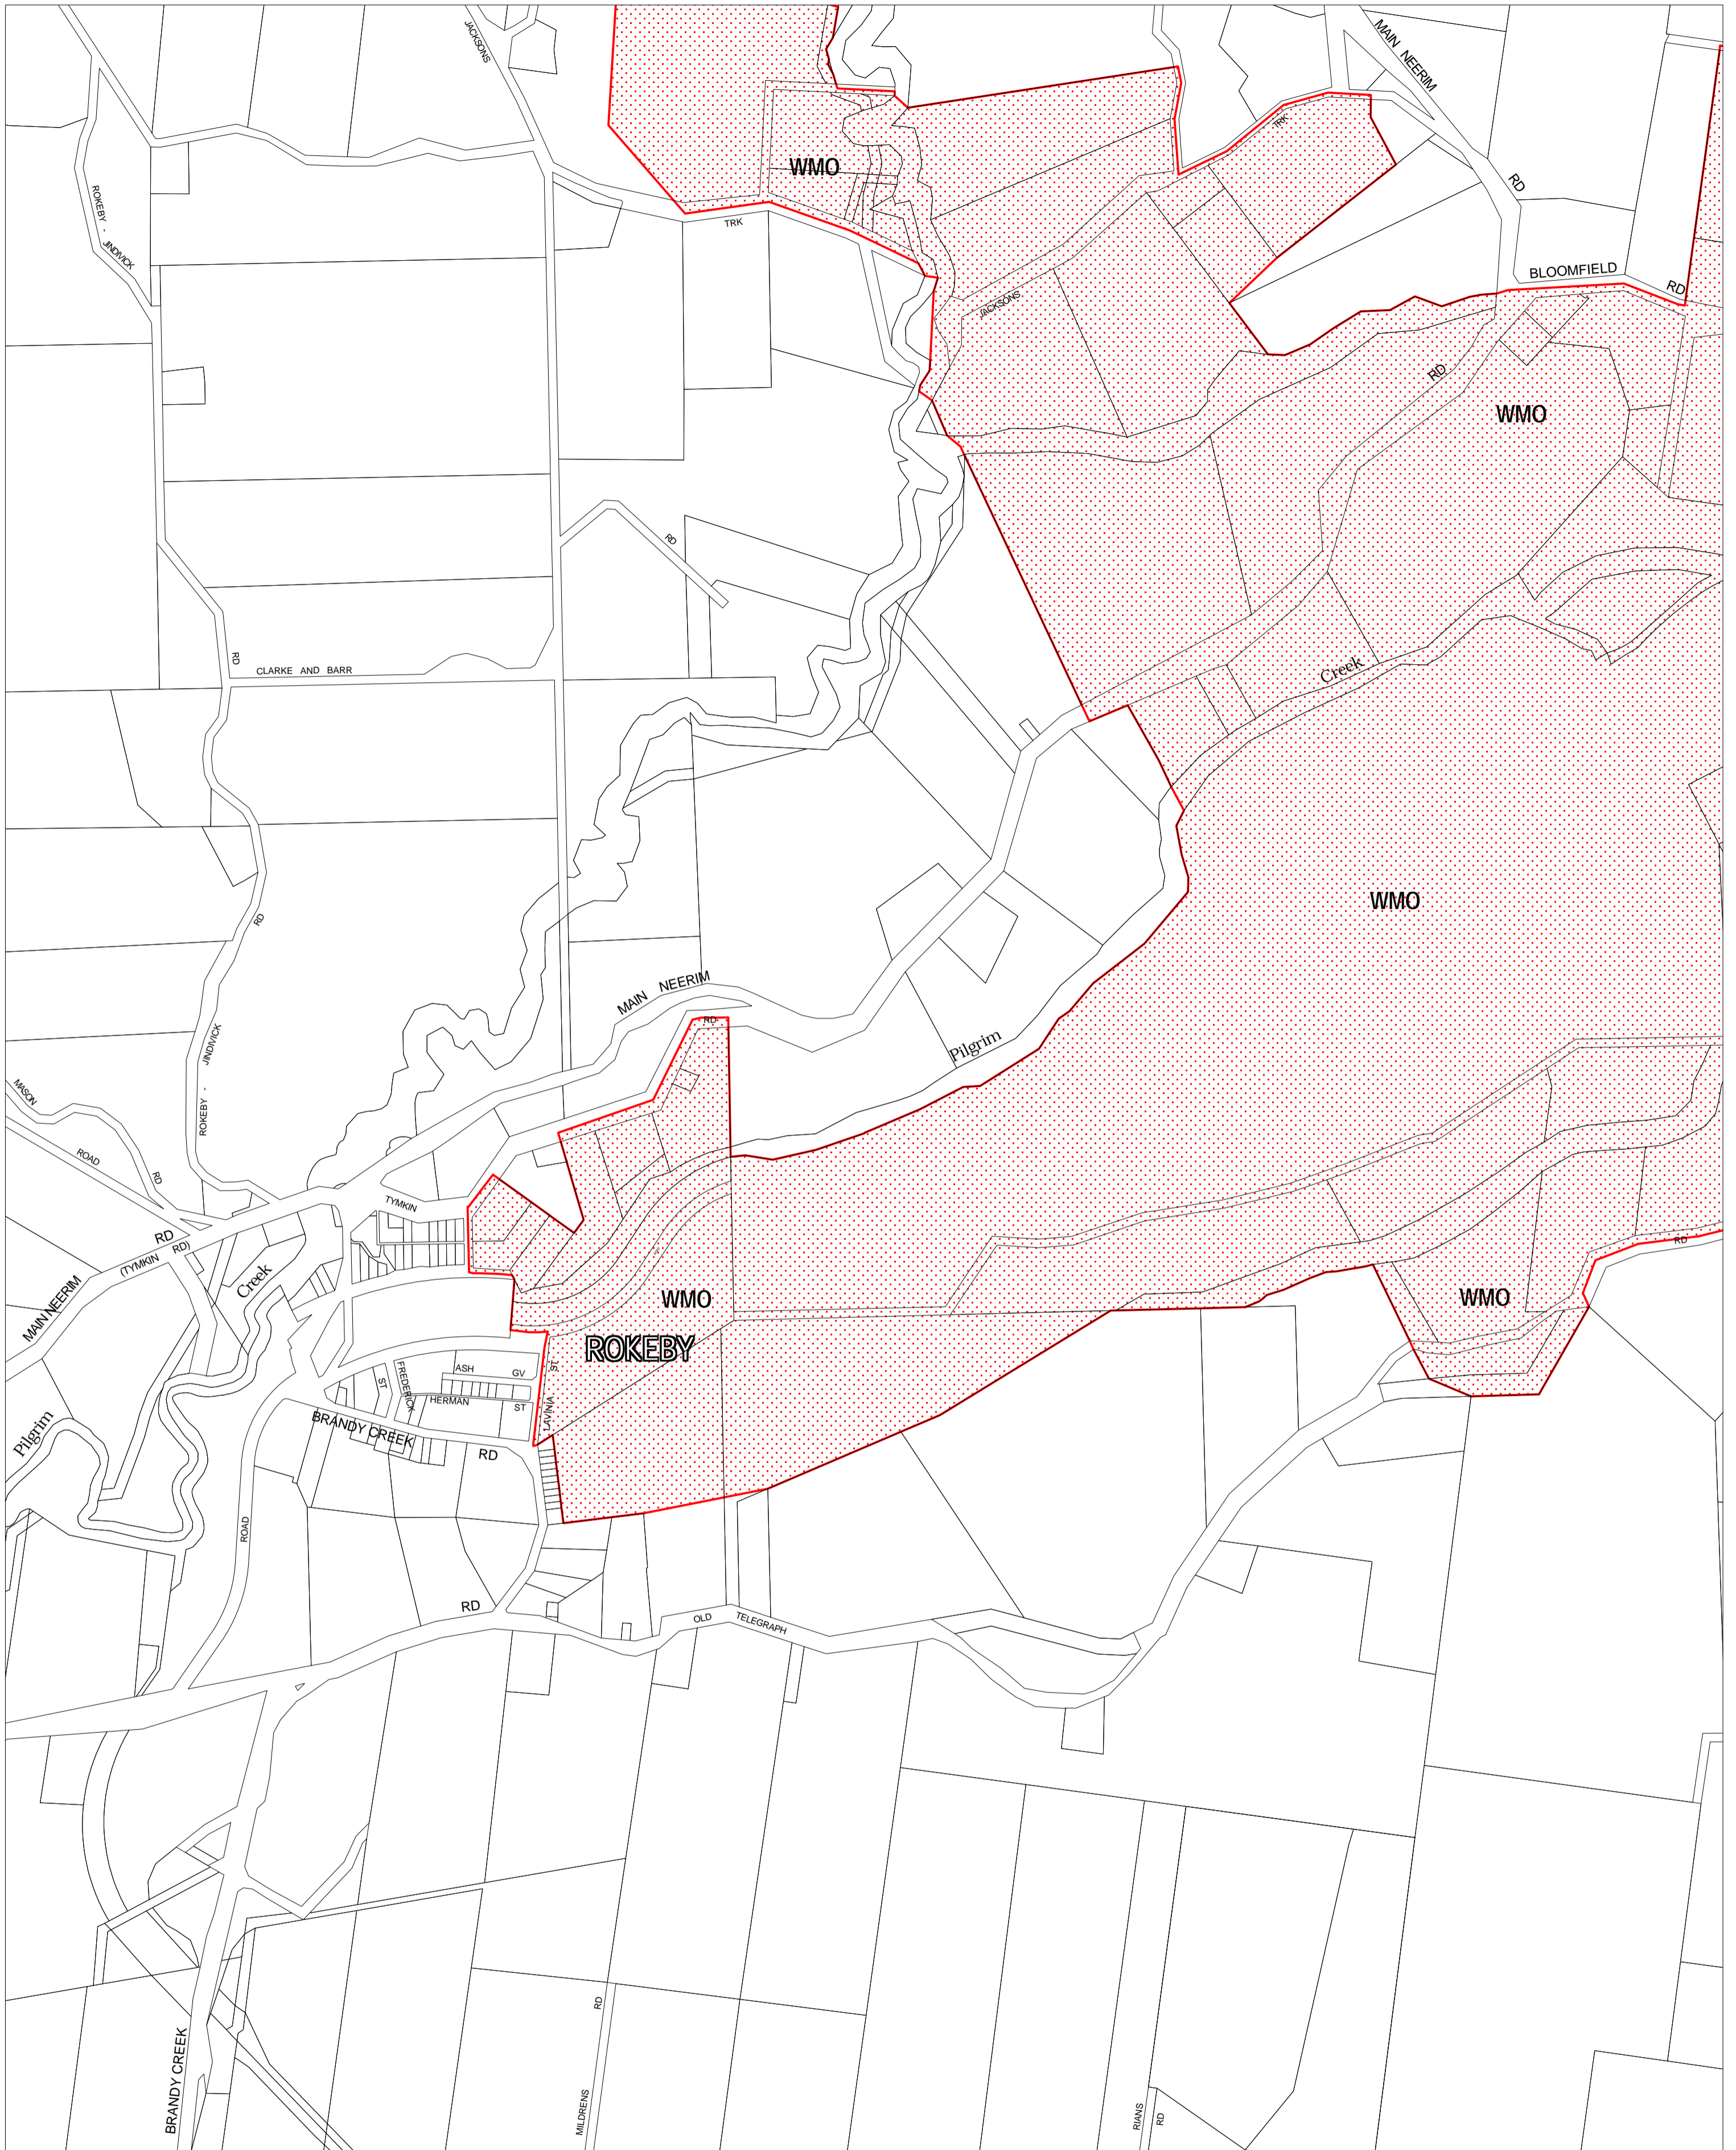

BAW BAW PLANNING SCHEME - LOCAL PROVISION

Overlays

WMO Wildfire Management Overlay

AUSTRALIAN MAP GRID ZONE 55

INDEX TO ADJOINING METRIC SERIES MAP

Printed: 24/1/2007

AMENDMENT C33

WILDFIRE MANAGEMENT OVERLAY

MAP No 15WMO