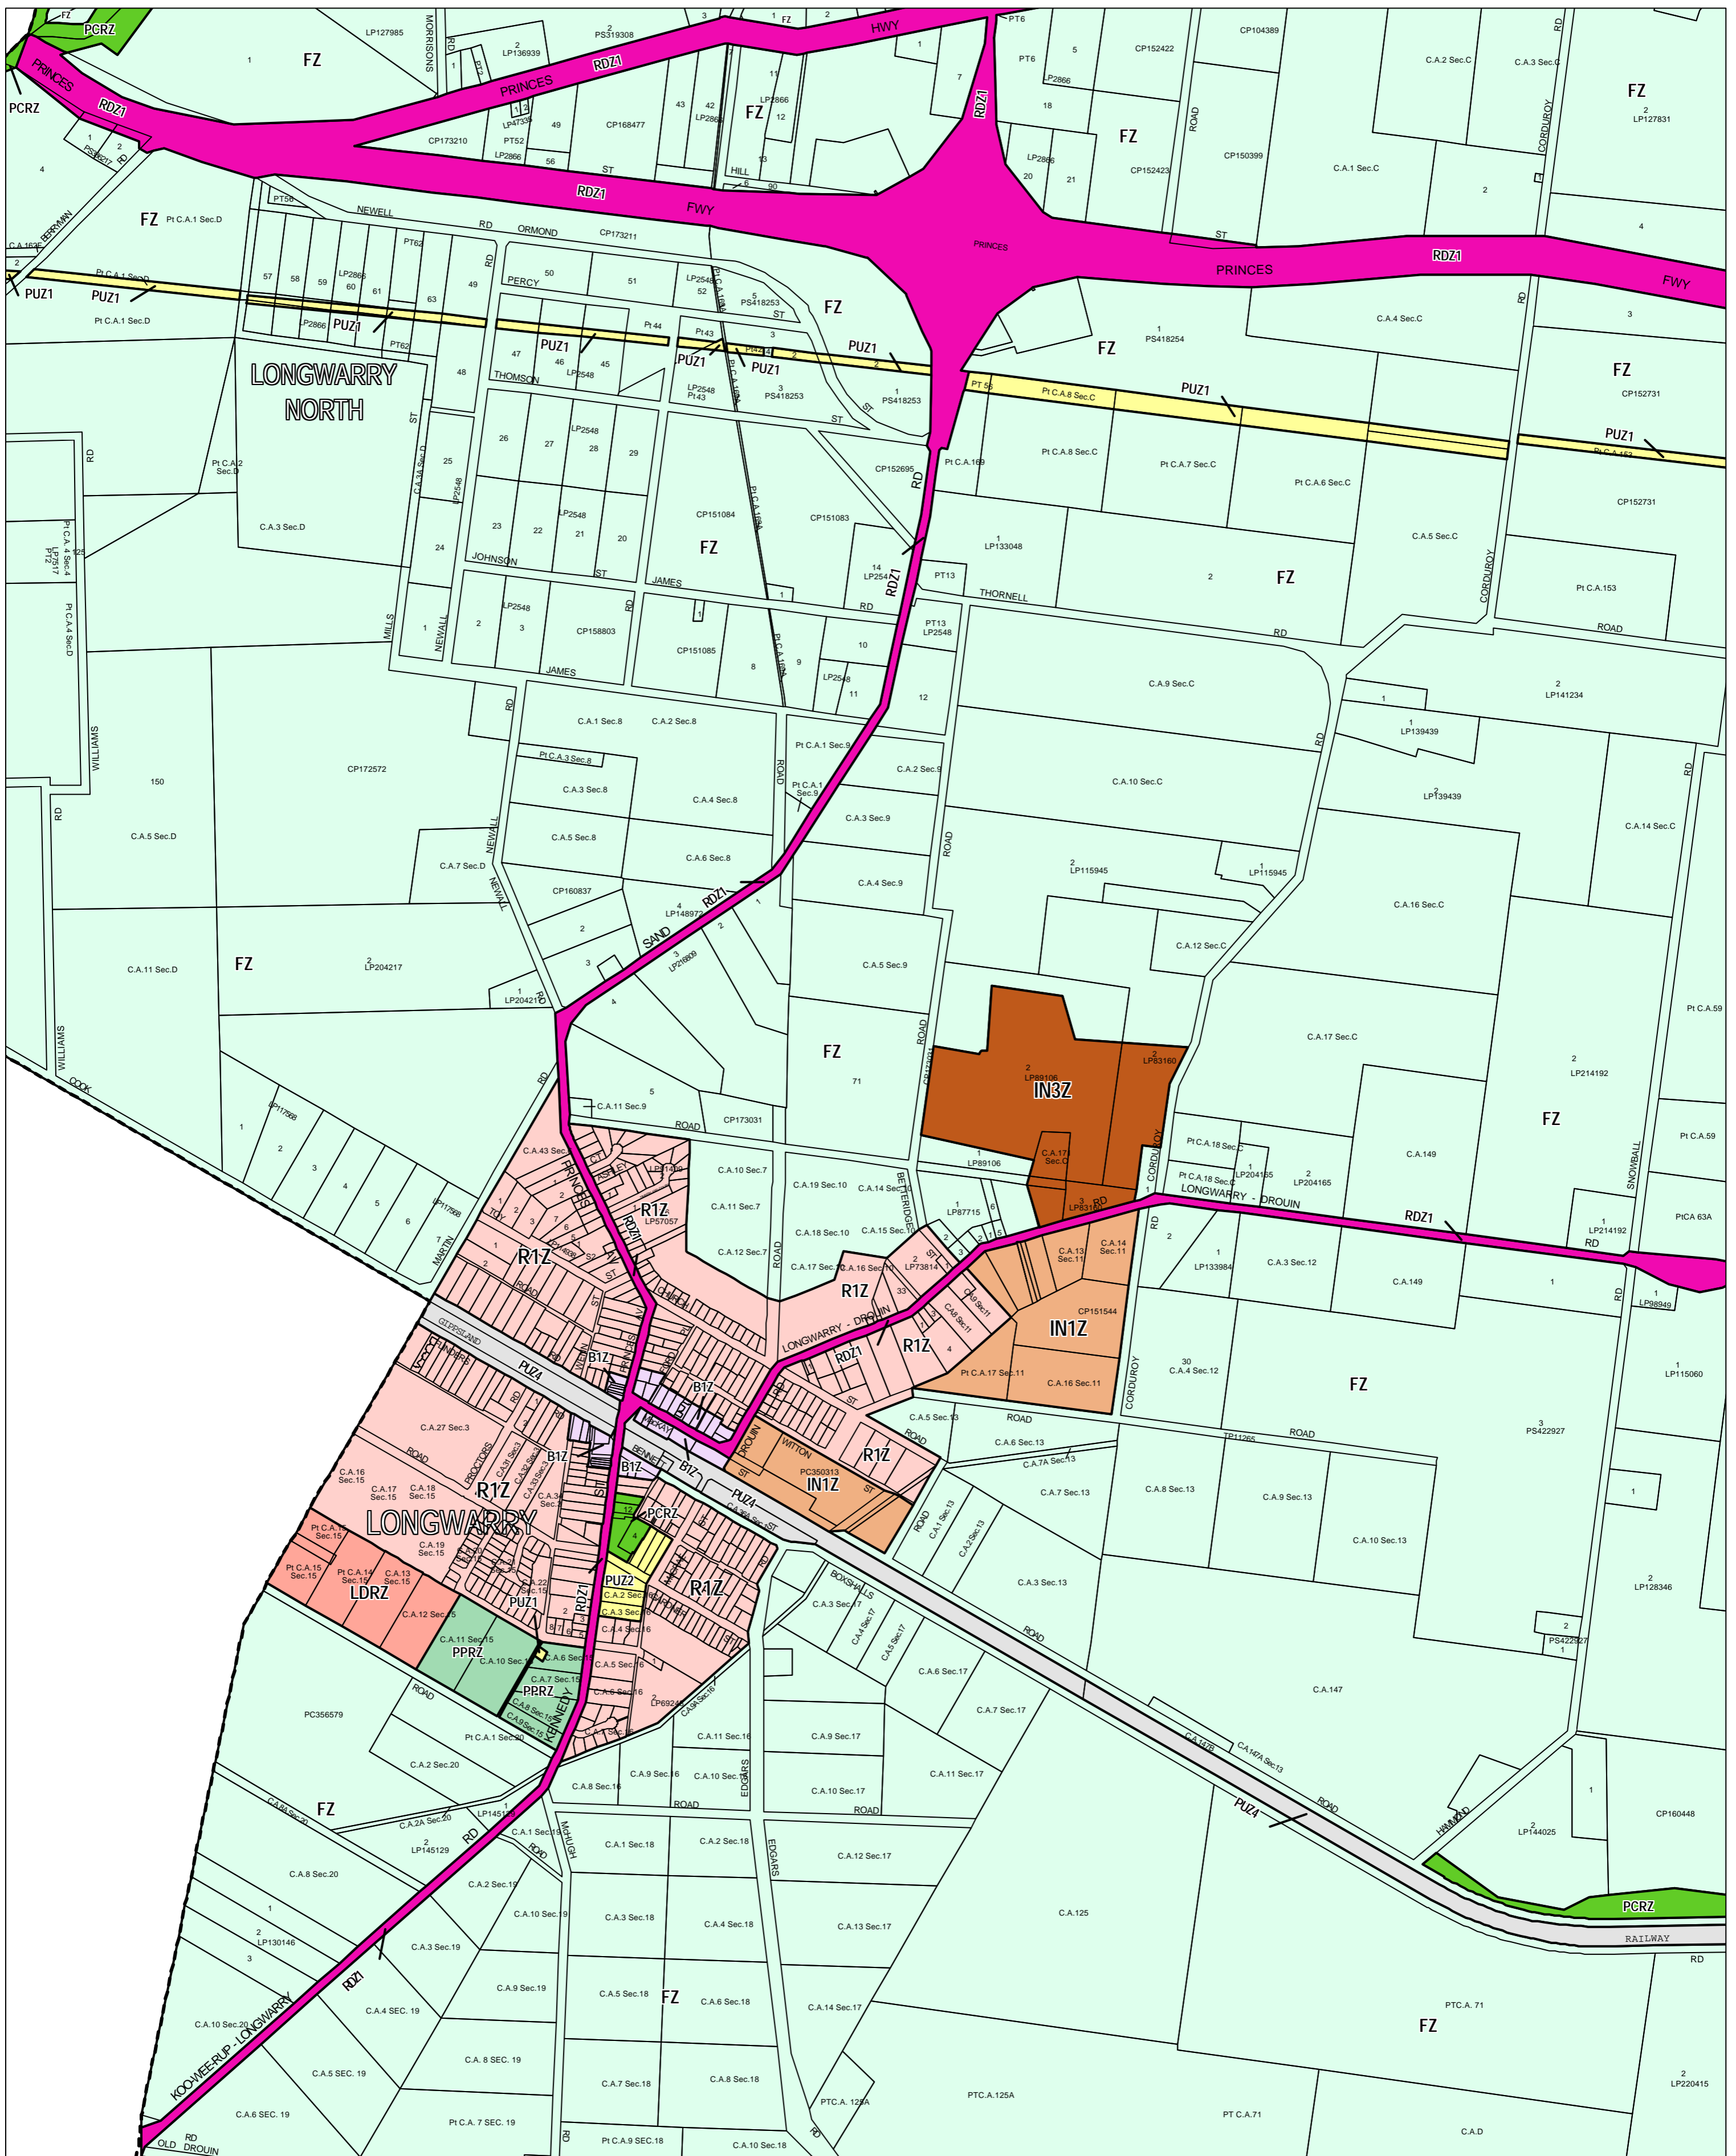

BAW BAW PLANNING SCHEME - LOCAL PROVISION

Business	Public Use Zone - Transport
B1Z Business 1 Zone	PUZ1 Public Use Zone - Transport
Industrial	Road Zone - Category 1
I1Z Industrial 1 Zone	RDZ1 Road Zone - Category 1
I2Z Industrial 2 Zone	
Public Land	Residential
PCRZ Public Conservation And Resource Zone	LDRZ Low Density Residential Zone
PPRZ Public Park And Recreation Zone	R1Z Residential 1 Zone
PUZ2 Public Use Zone - Education	R2Z Residential 2 Zone
PUZ1 Public Use Zone - Service And Utility	R3Z Residential 3 Zone
	Rural
	FZ Farming Zone

AUSTRALIAN MAP GRID ZONE 55

INDEX TO ADJOINING METRIC SERIES MAP

Printed: 1/6/2010

AMENDMENT C75

ZONES

MAP No 24