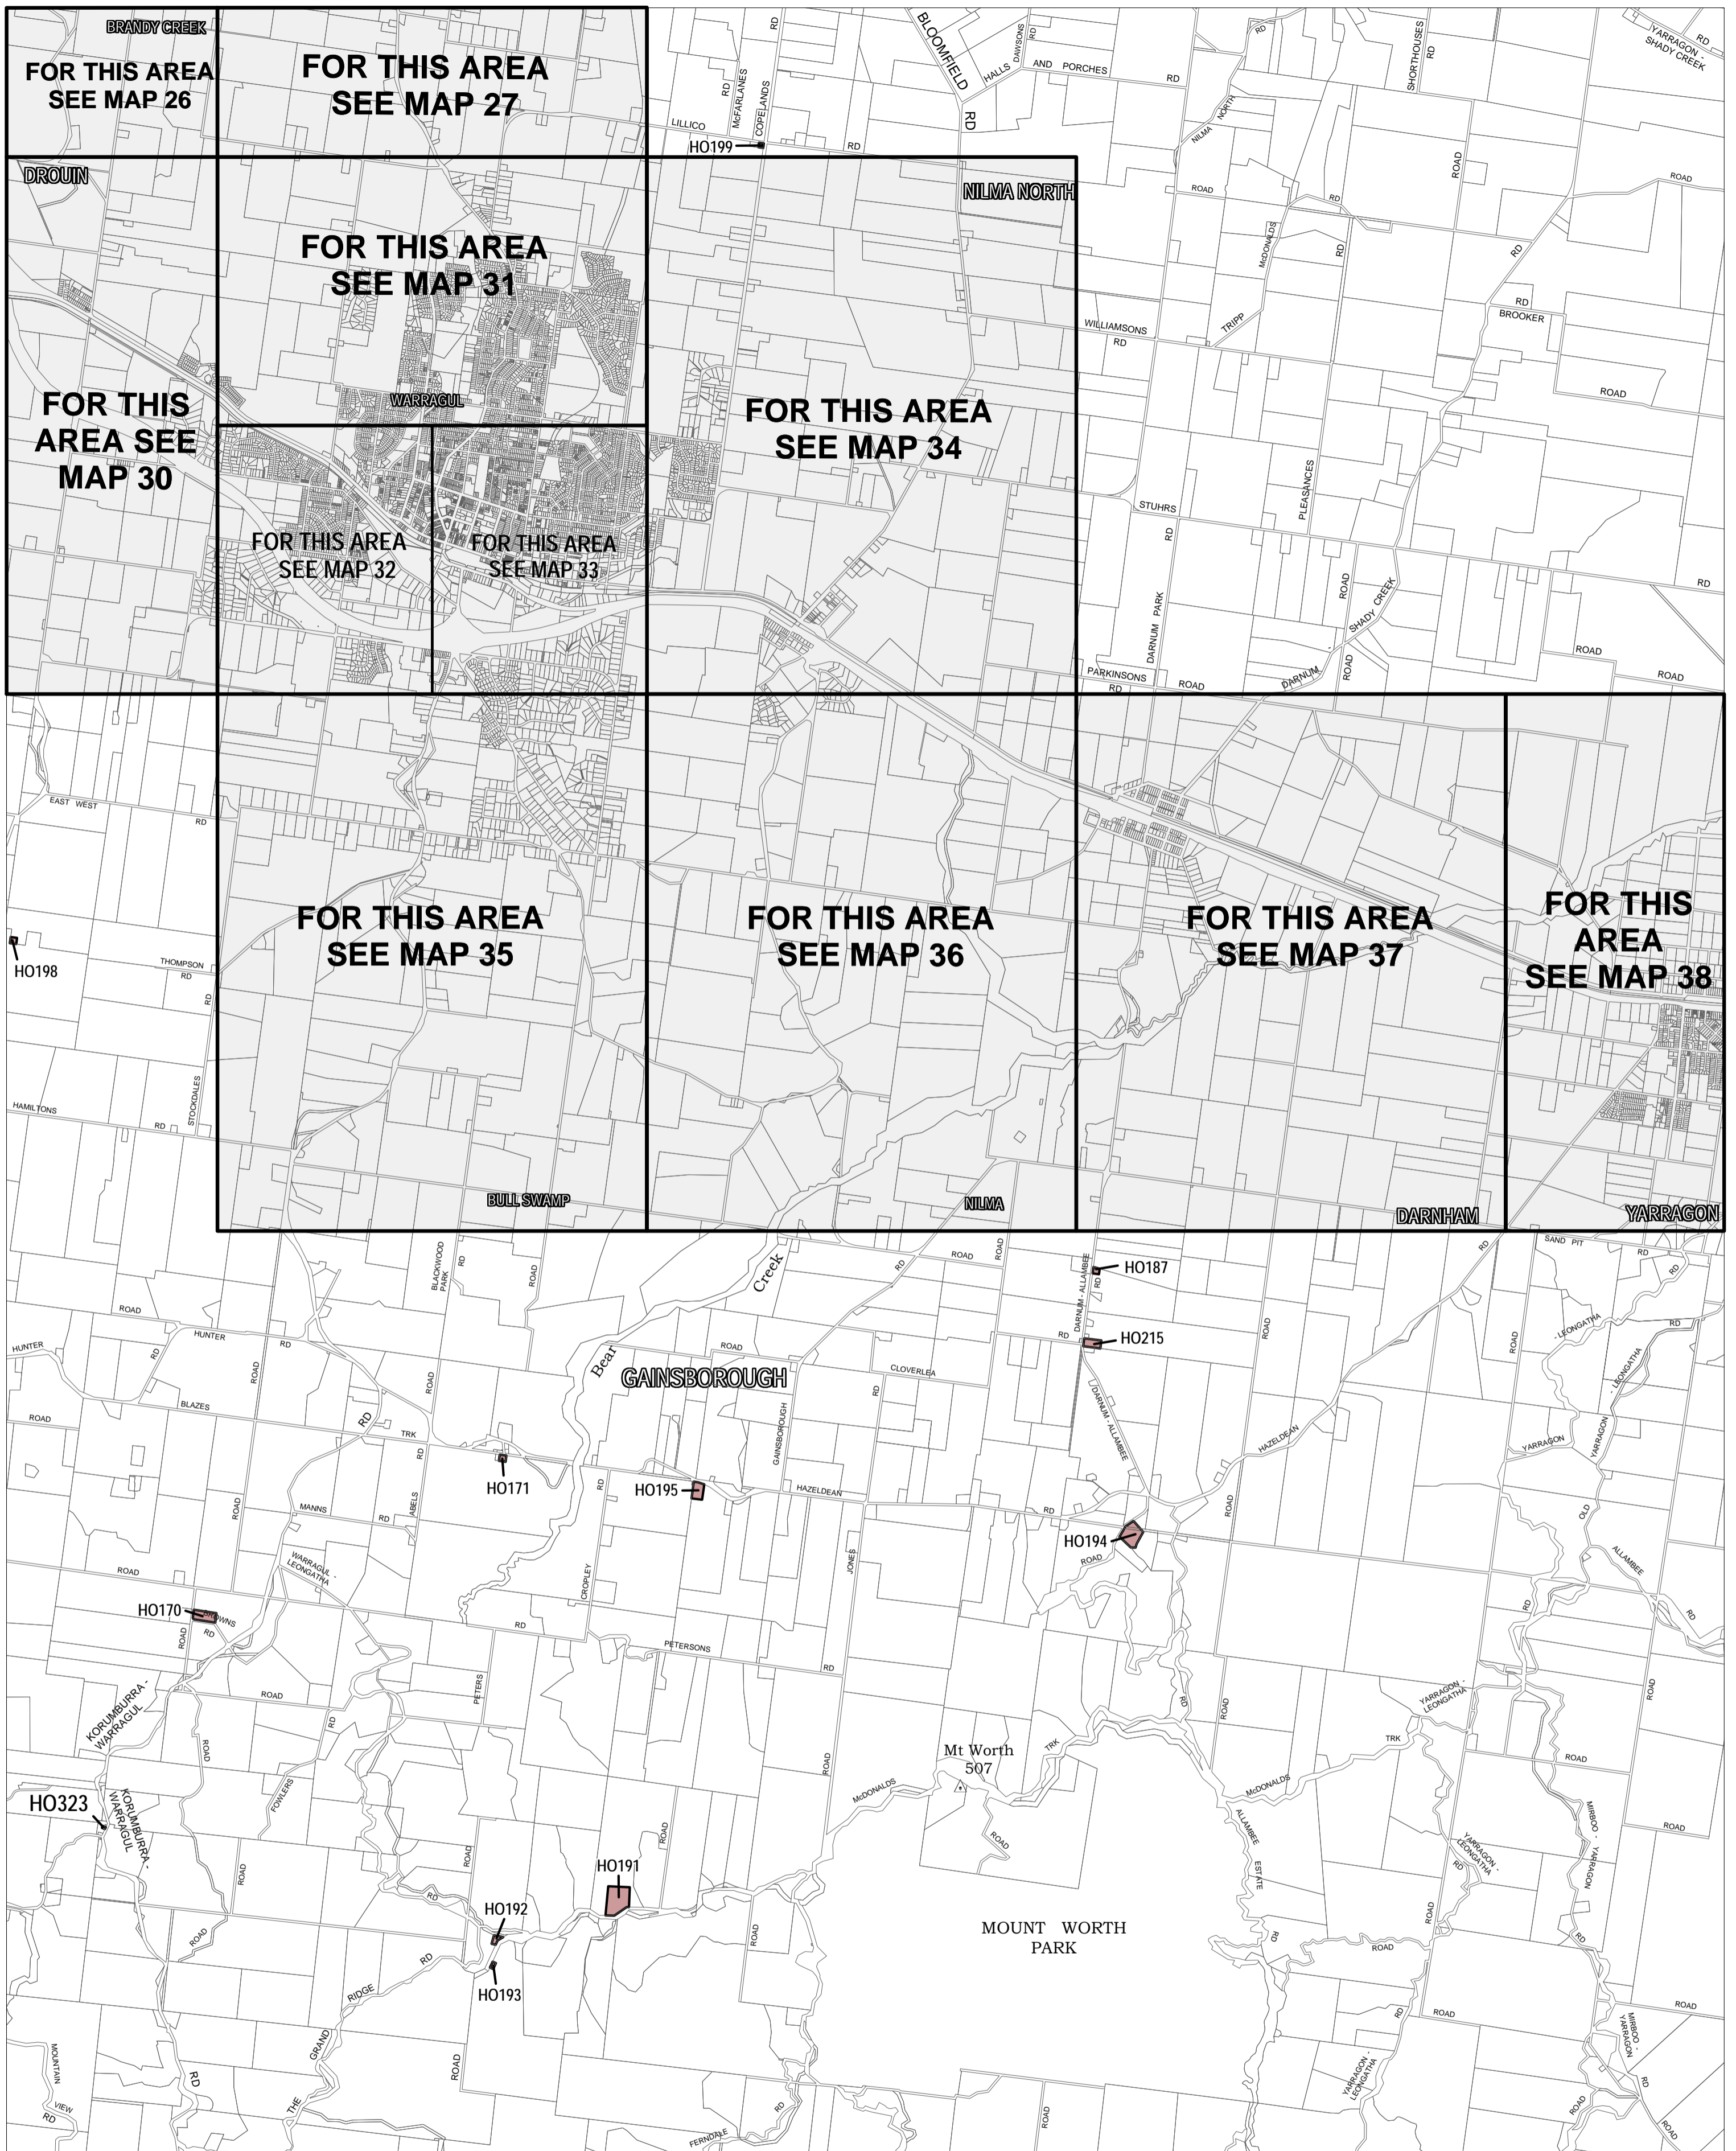

BAW BAW PLANNING SCHEME - LOCAL PROVISION

Overlays

HO Heritage Overlay

Printed: 2/7/2013

AMENDMENT C90