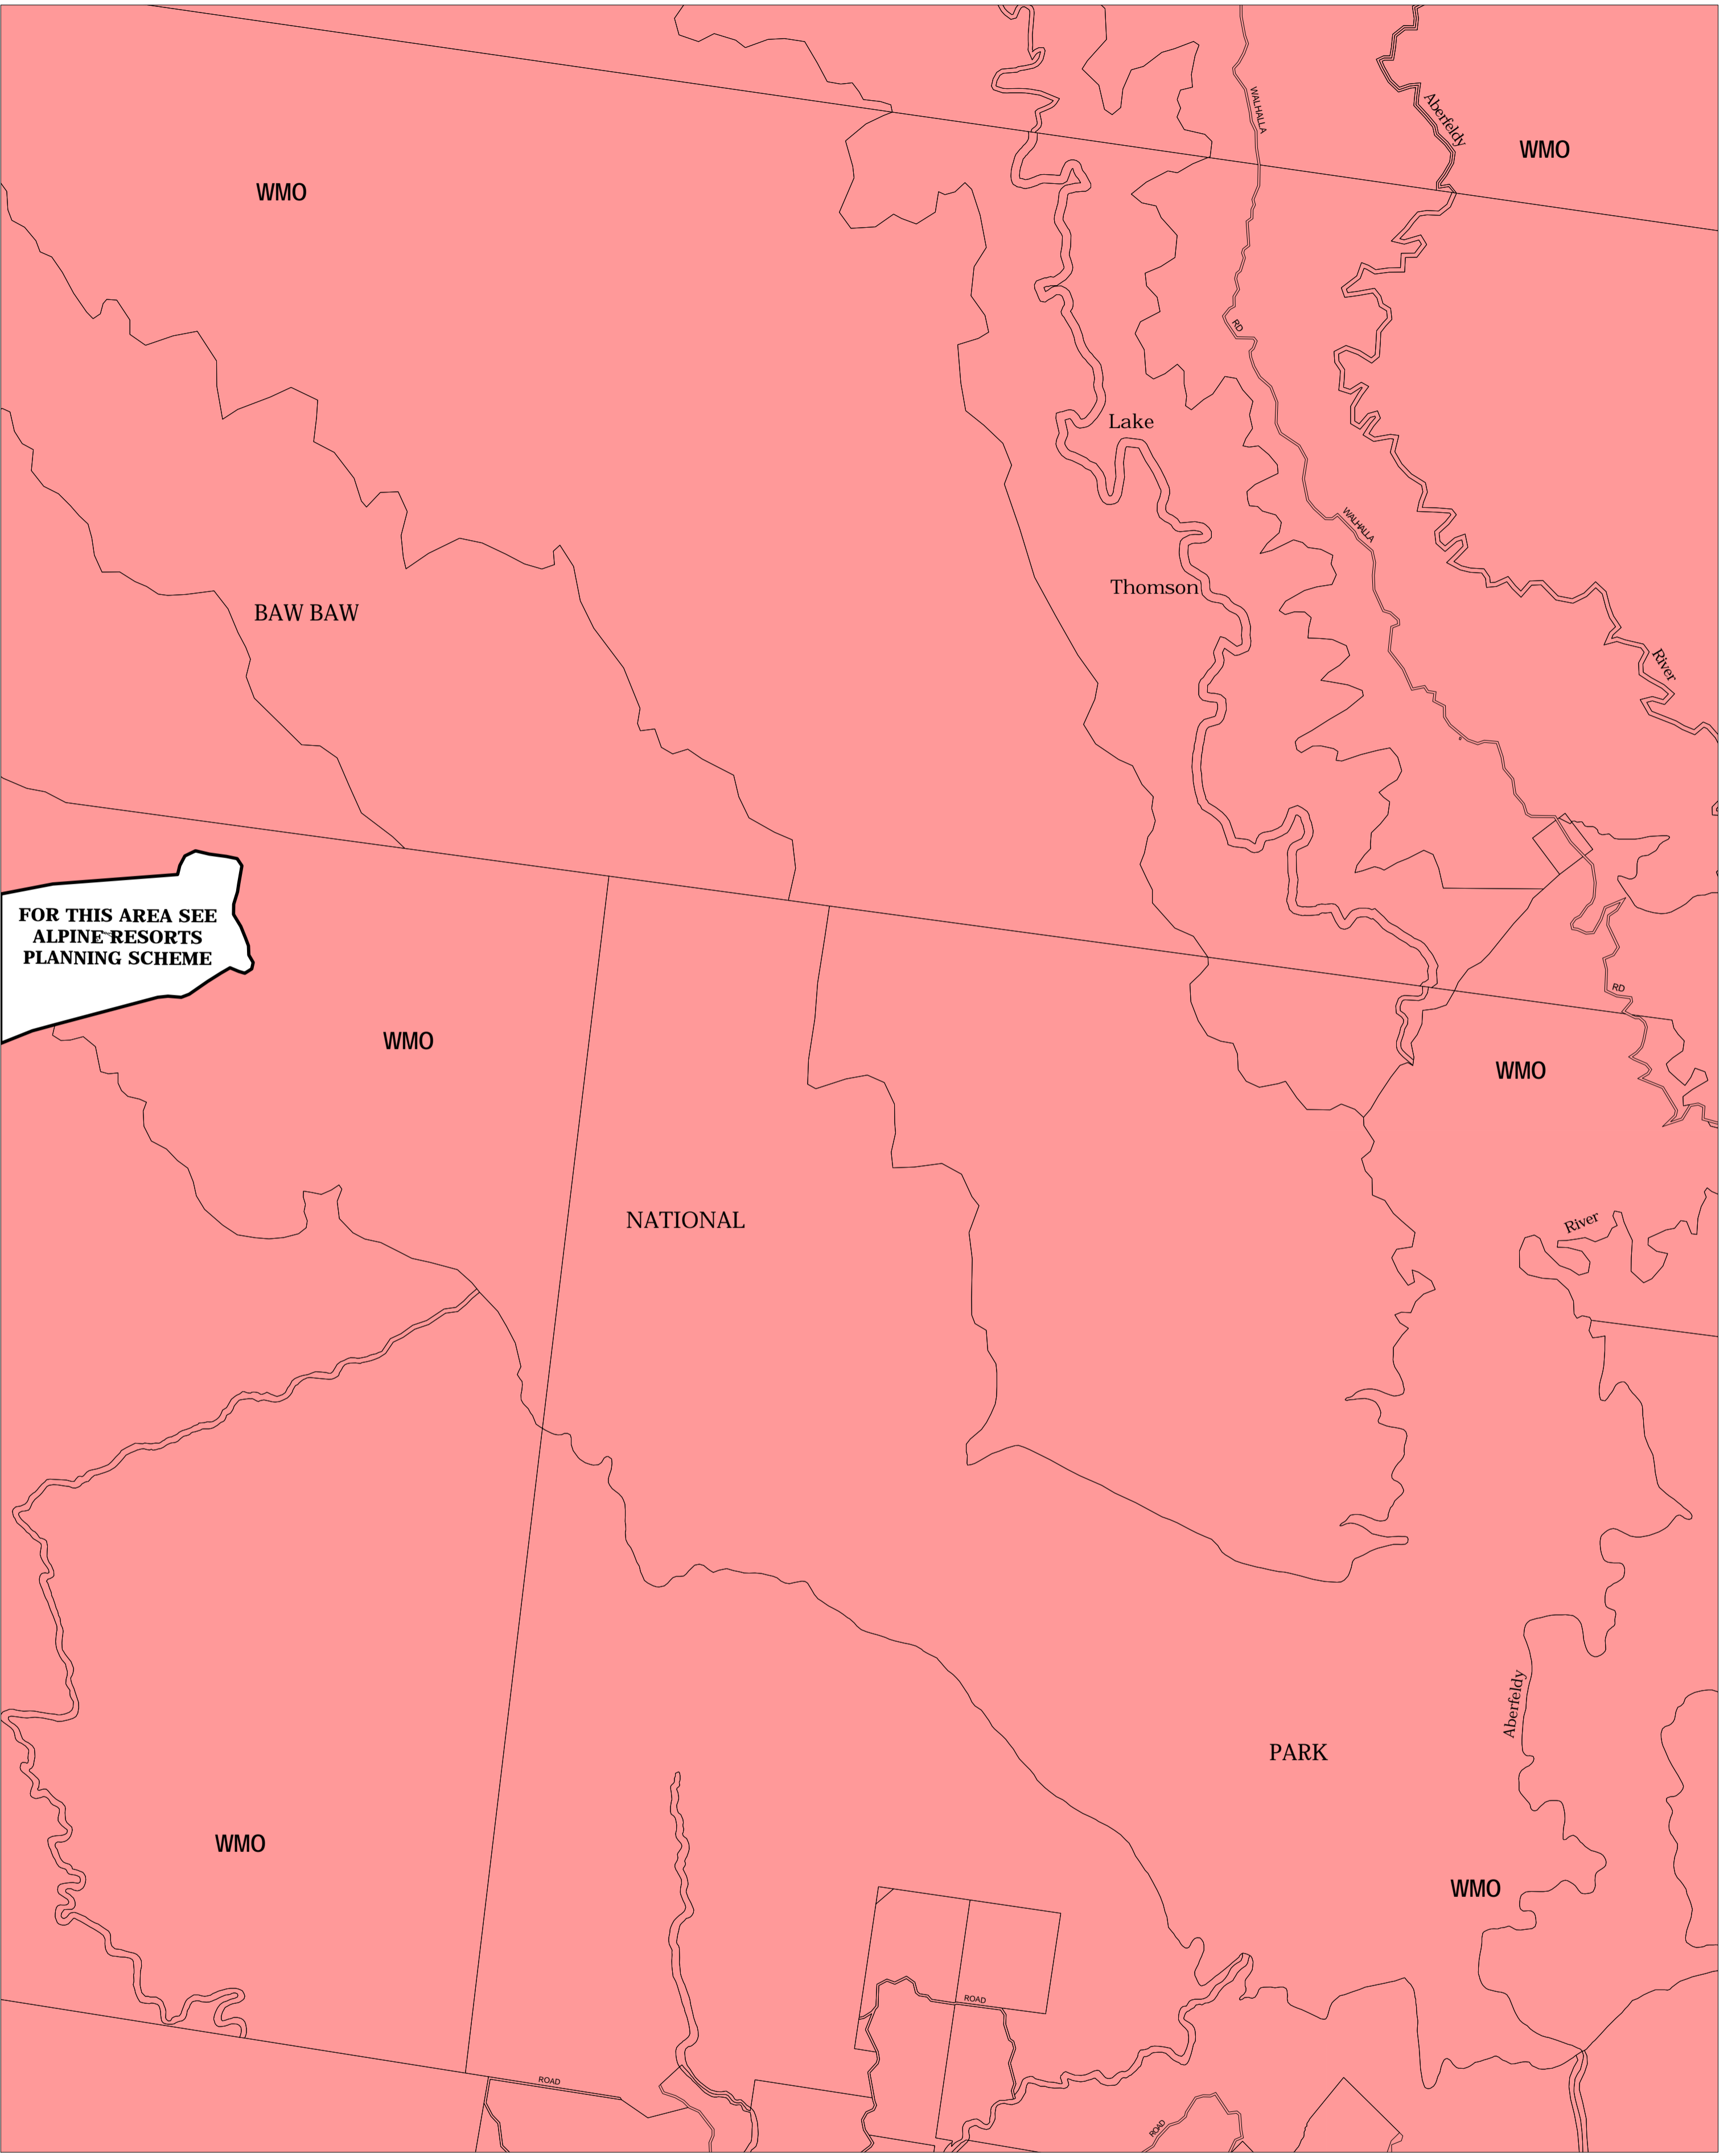

BAW BAW PLANNING SCHEME - LOCAL PROVISION

Overlays

- Wildfire Management Overlay

Printed: 2017/2007

AMENDMENT C33