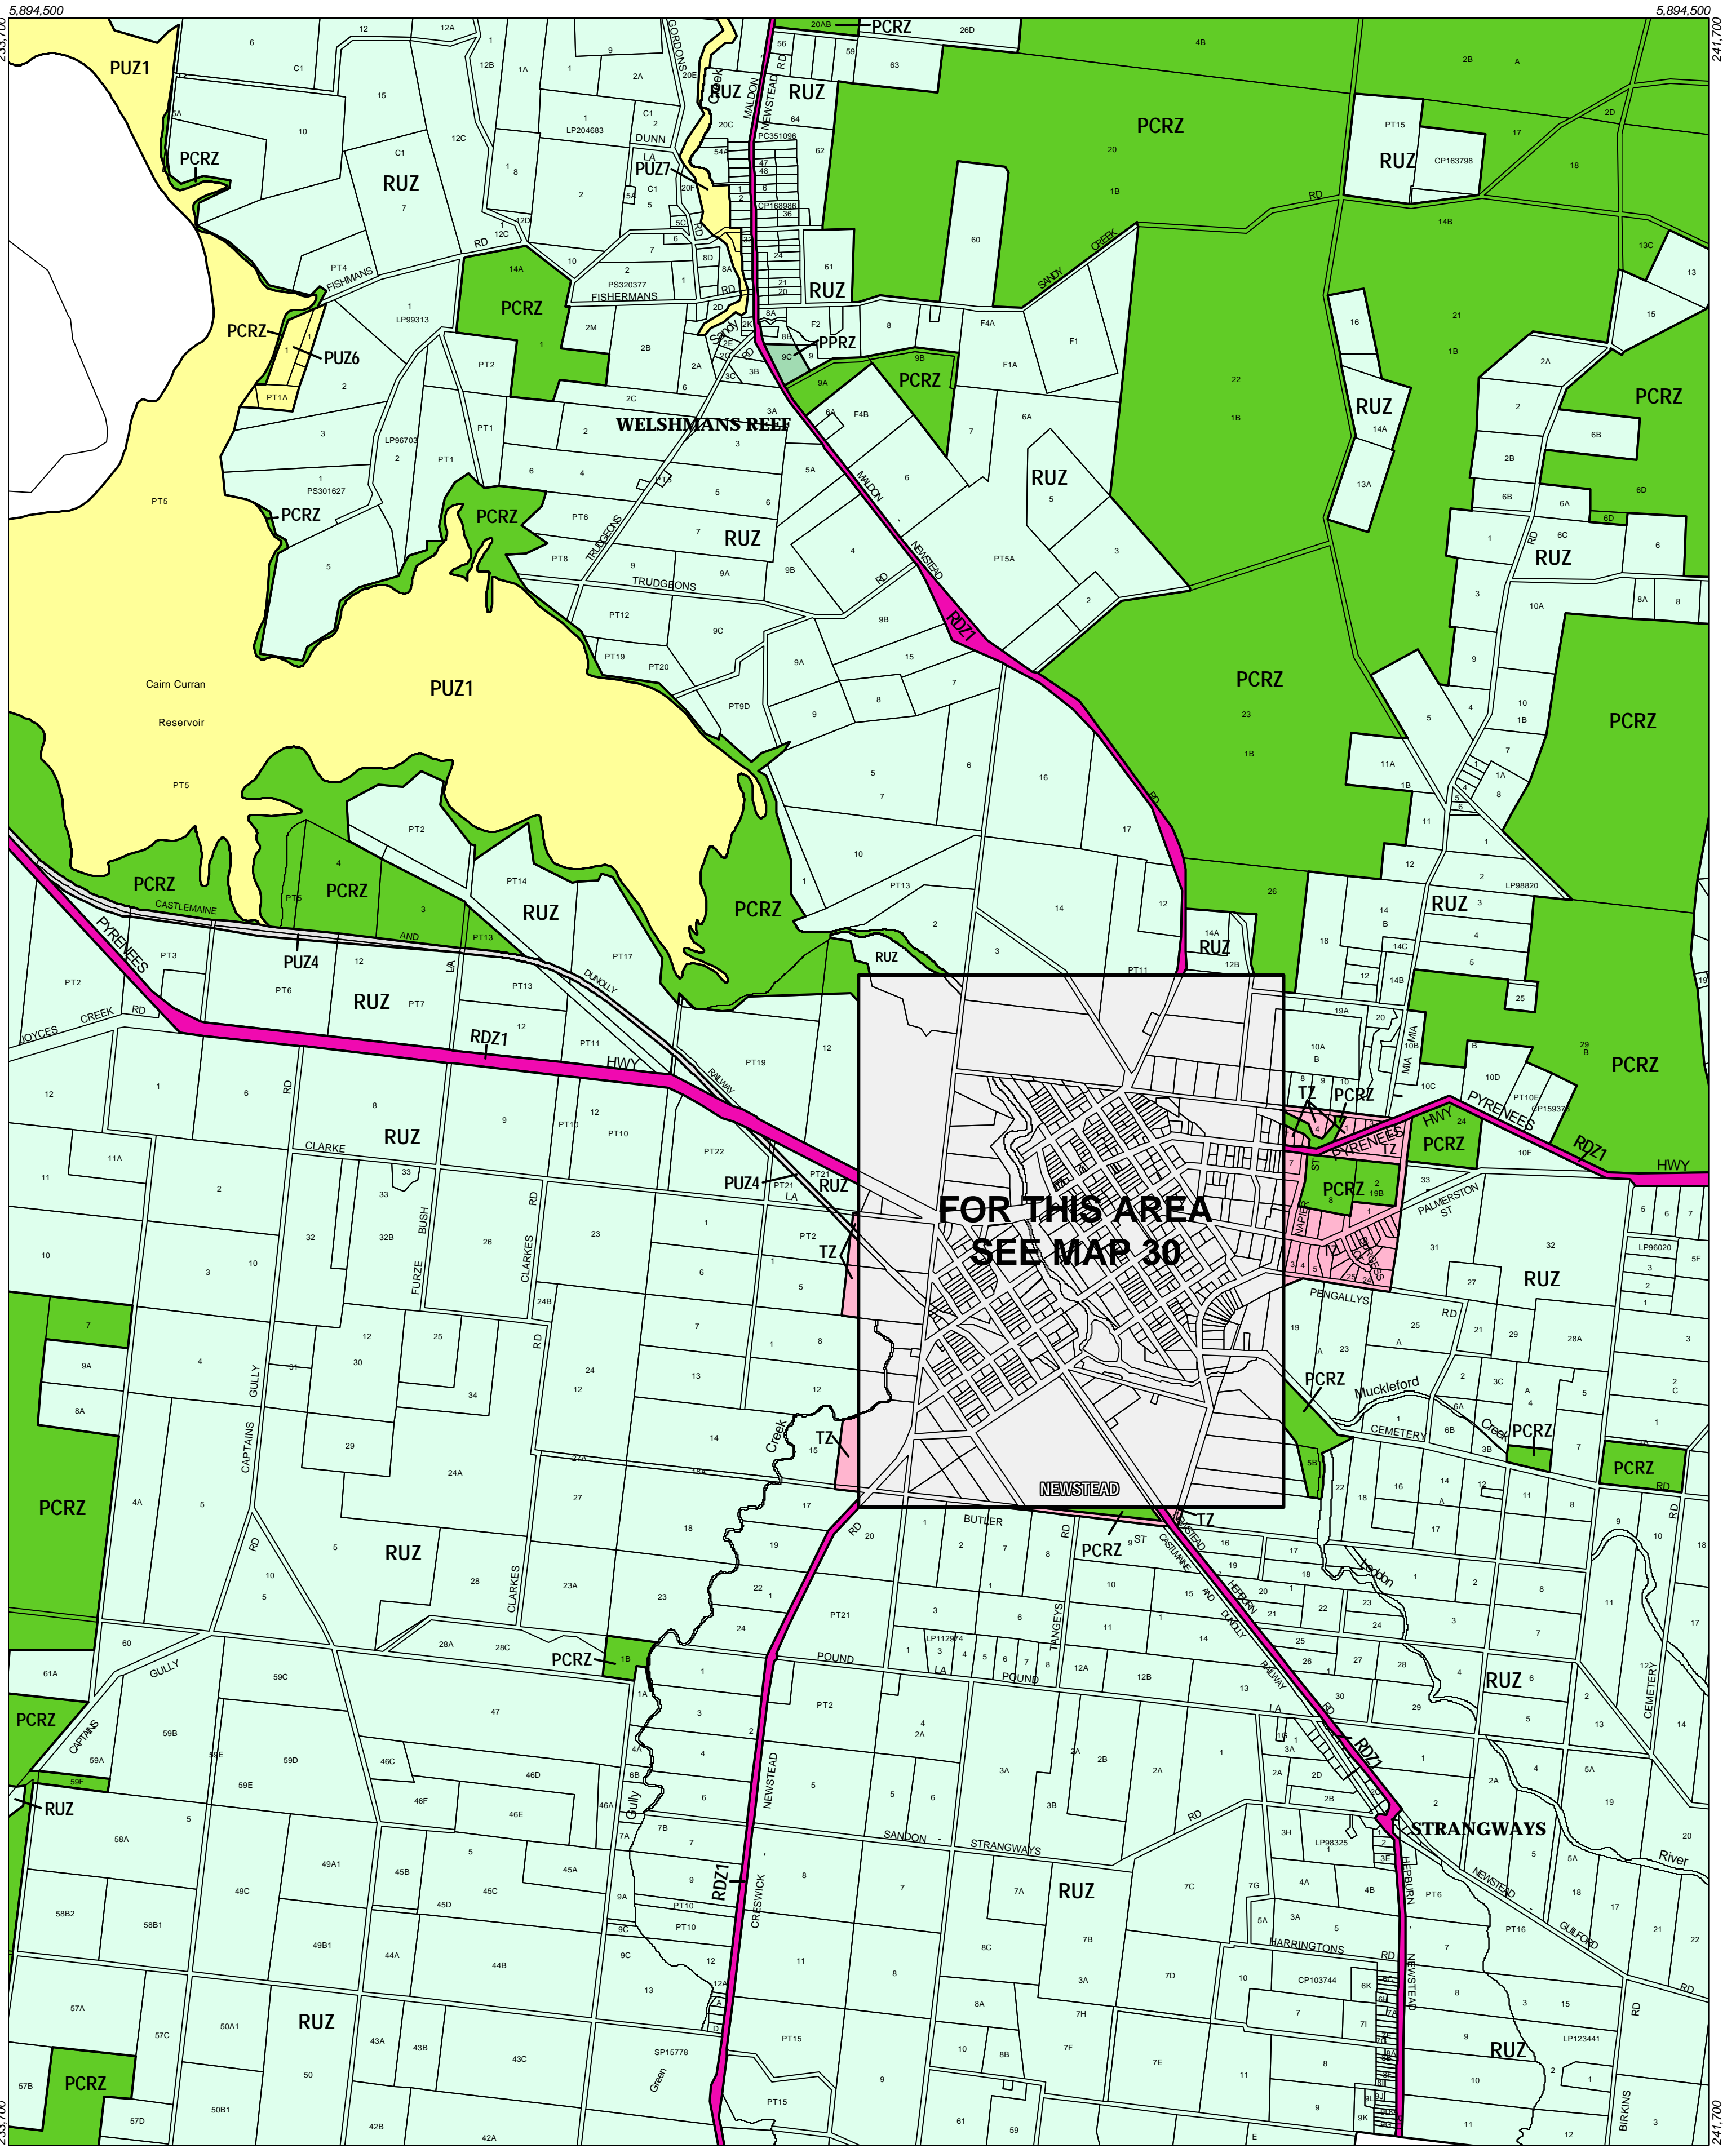

MOUNT ALEXANDER PLANNING SCHEME - LOCAL PROVISION

**FOR THIS AREA
SEE MAP 30**

Public Land	Rural
Public Conservation And Resource Zone	Rural Zone
Public Park And Recreation Zone	
Public Use Zone Local Government	
Public Use Zone Other Public Use	
Public Use Zone Service And Utility	
Public Use Zone Transport	
Road Zone Category 1	
Residential	
Township Zone	