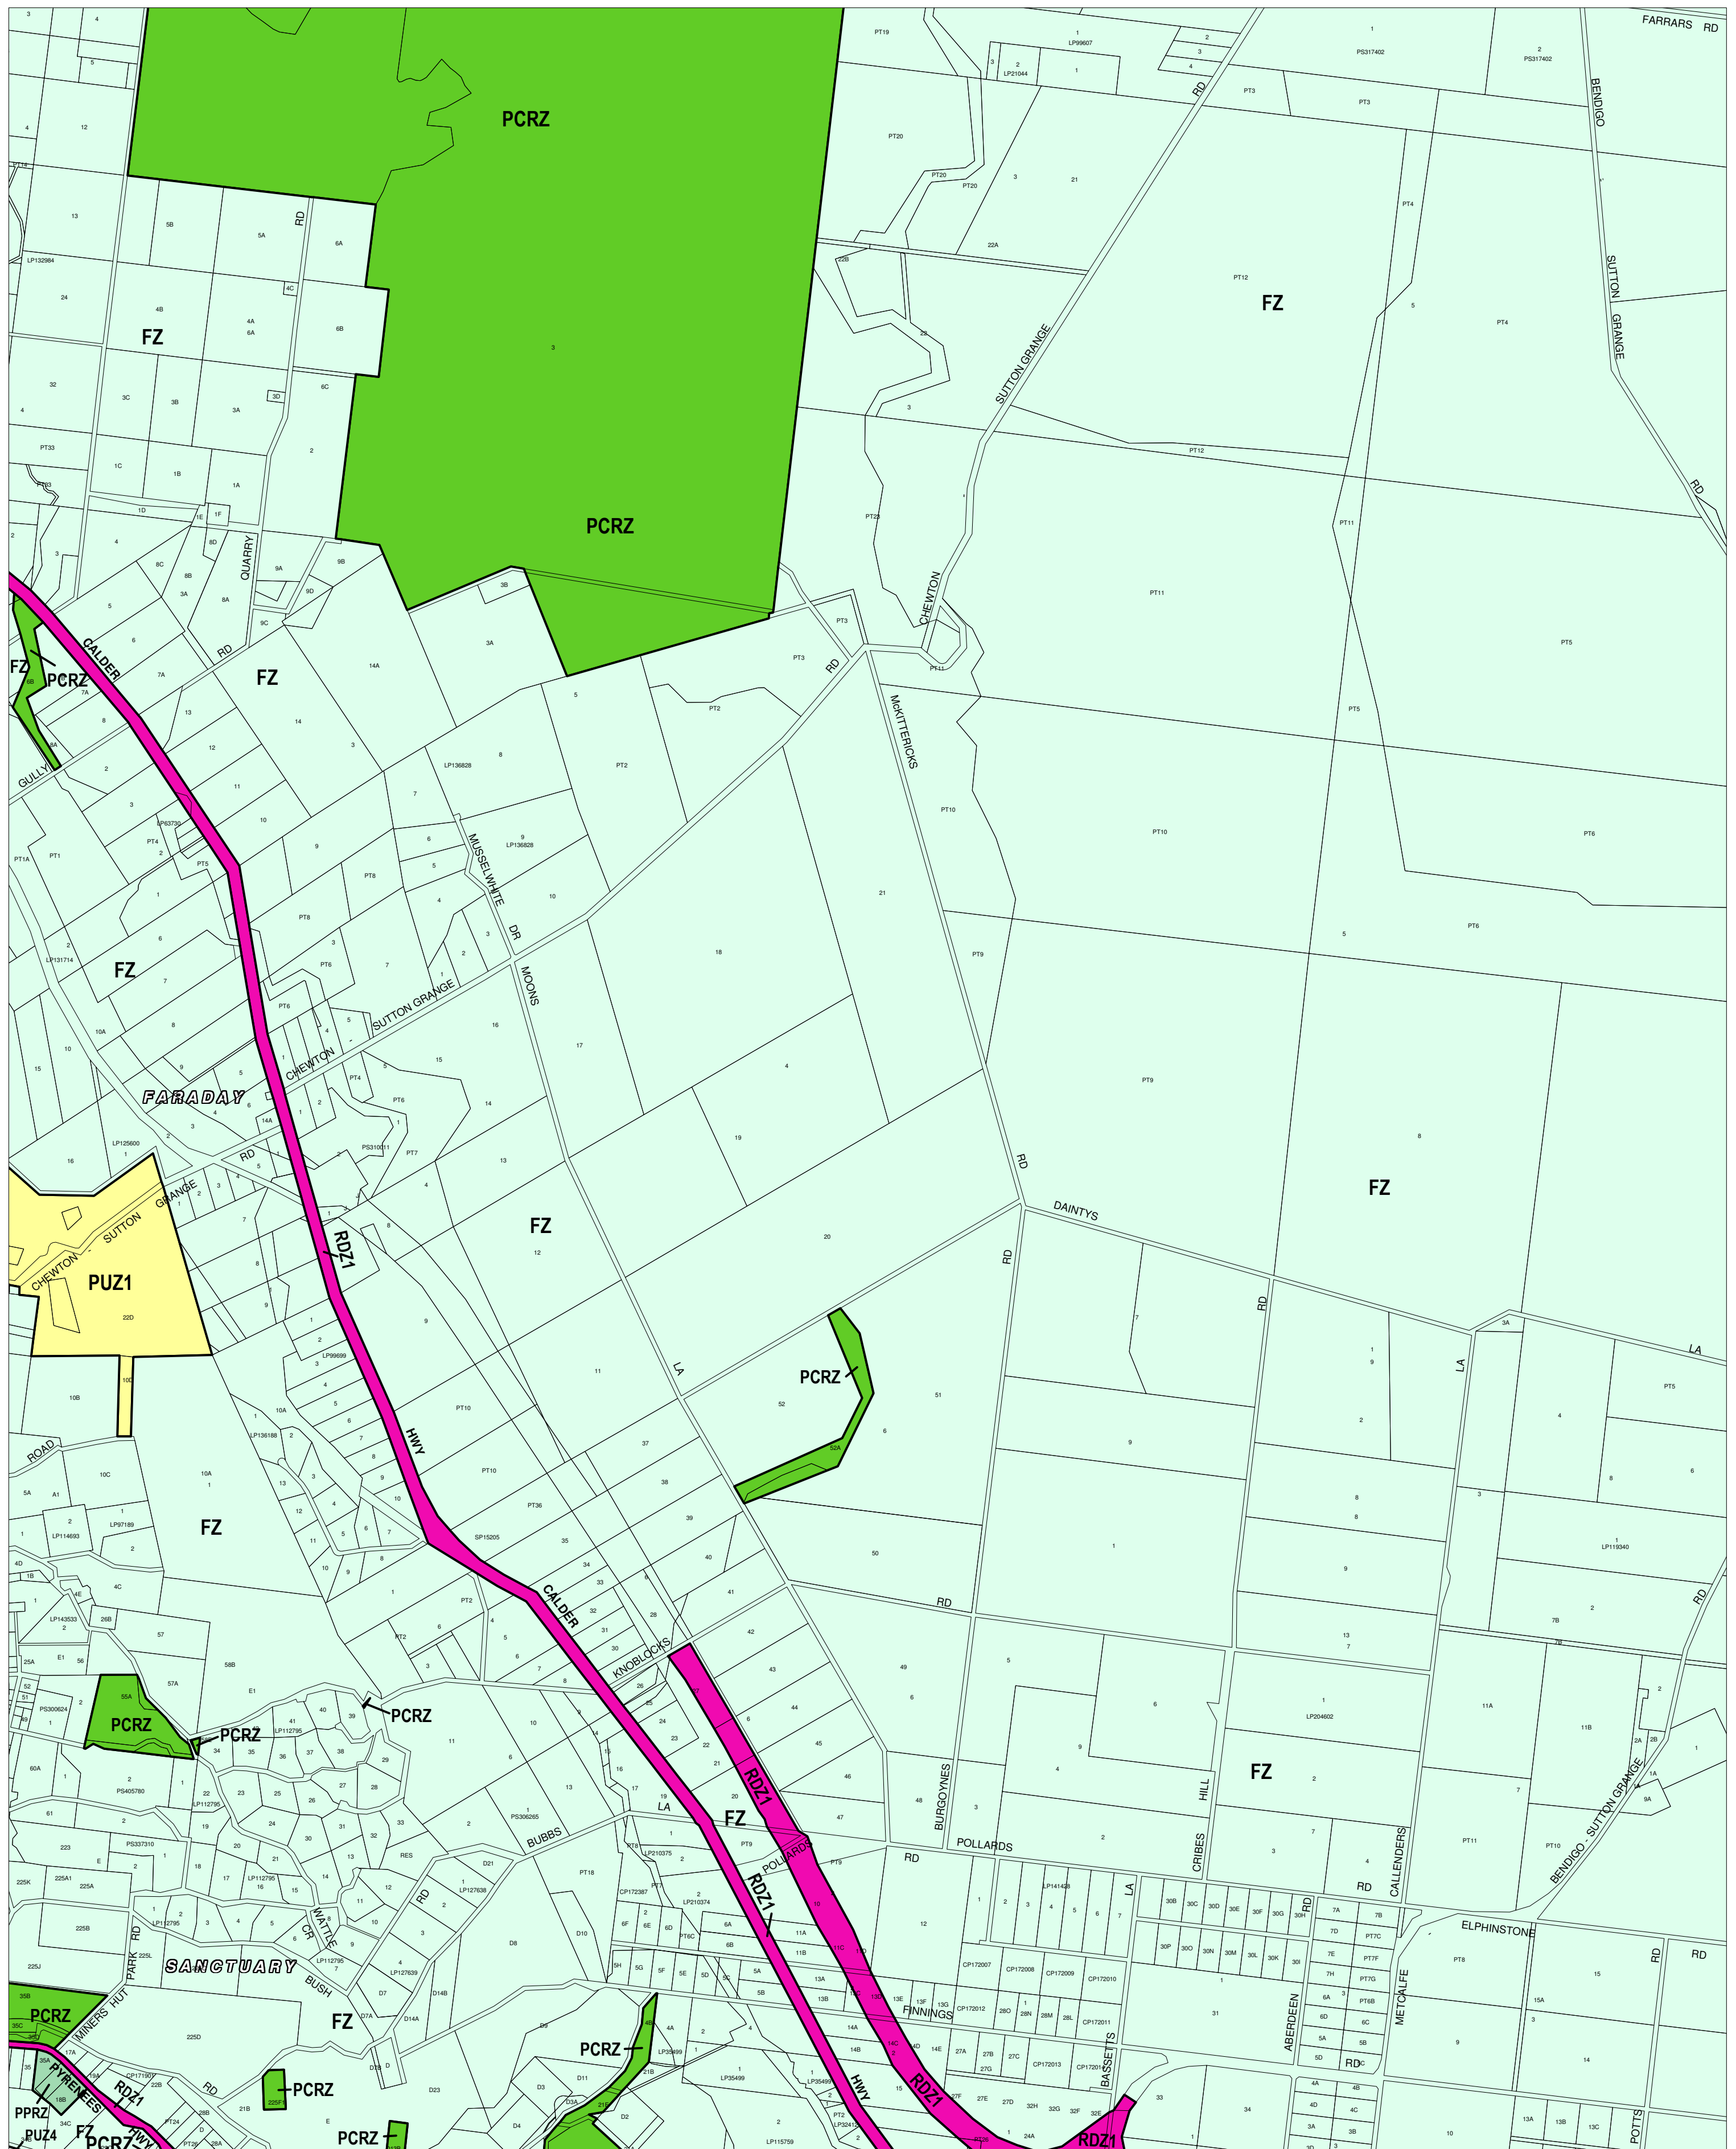

MOUNT ALEXANDER PLANNING SCHEME - LOCAL PROVISION

Public Land	
	Public Conservation And Resource Zone
	Public Park And Recreation Zone
	Public Use Zone - Service And Utility
	Public Use Zone - Transport
	Road Zone - Category 1
Rural	
	Farming Zone

AUSTRALIAN MAP GRID ZONE 55

Printed: 7/4/2011

AMENDMENT C37