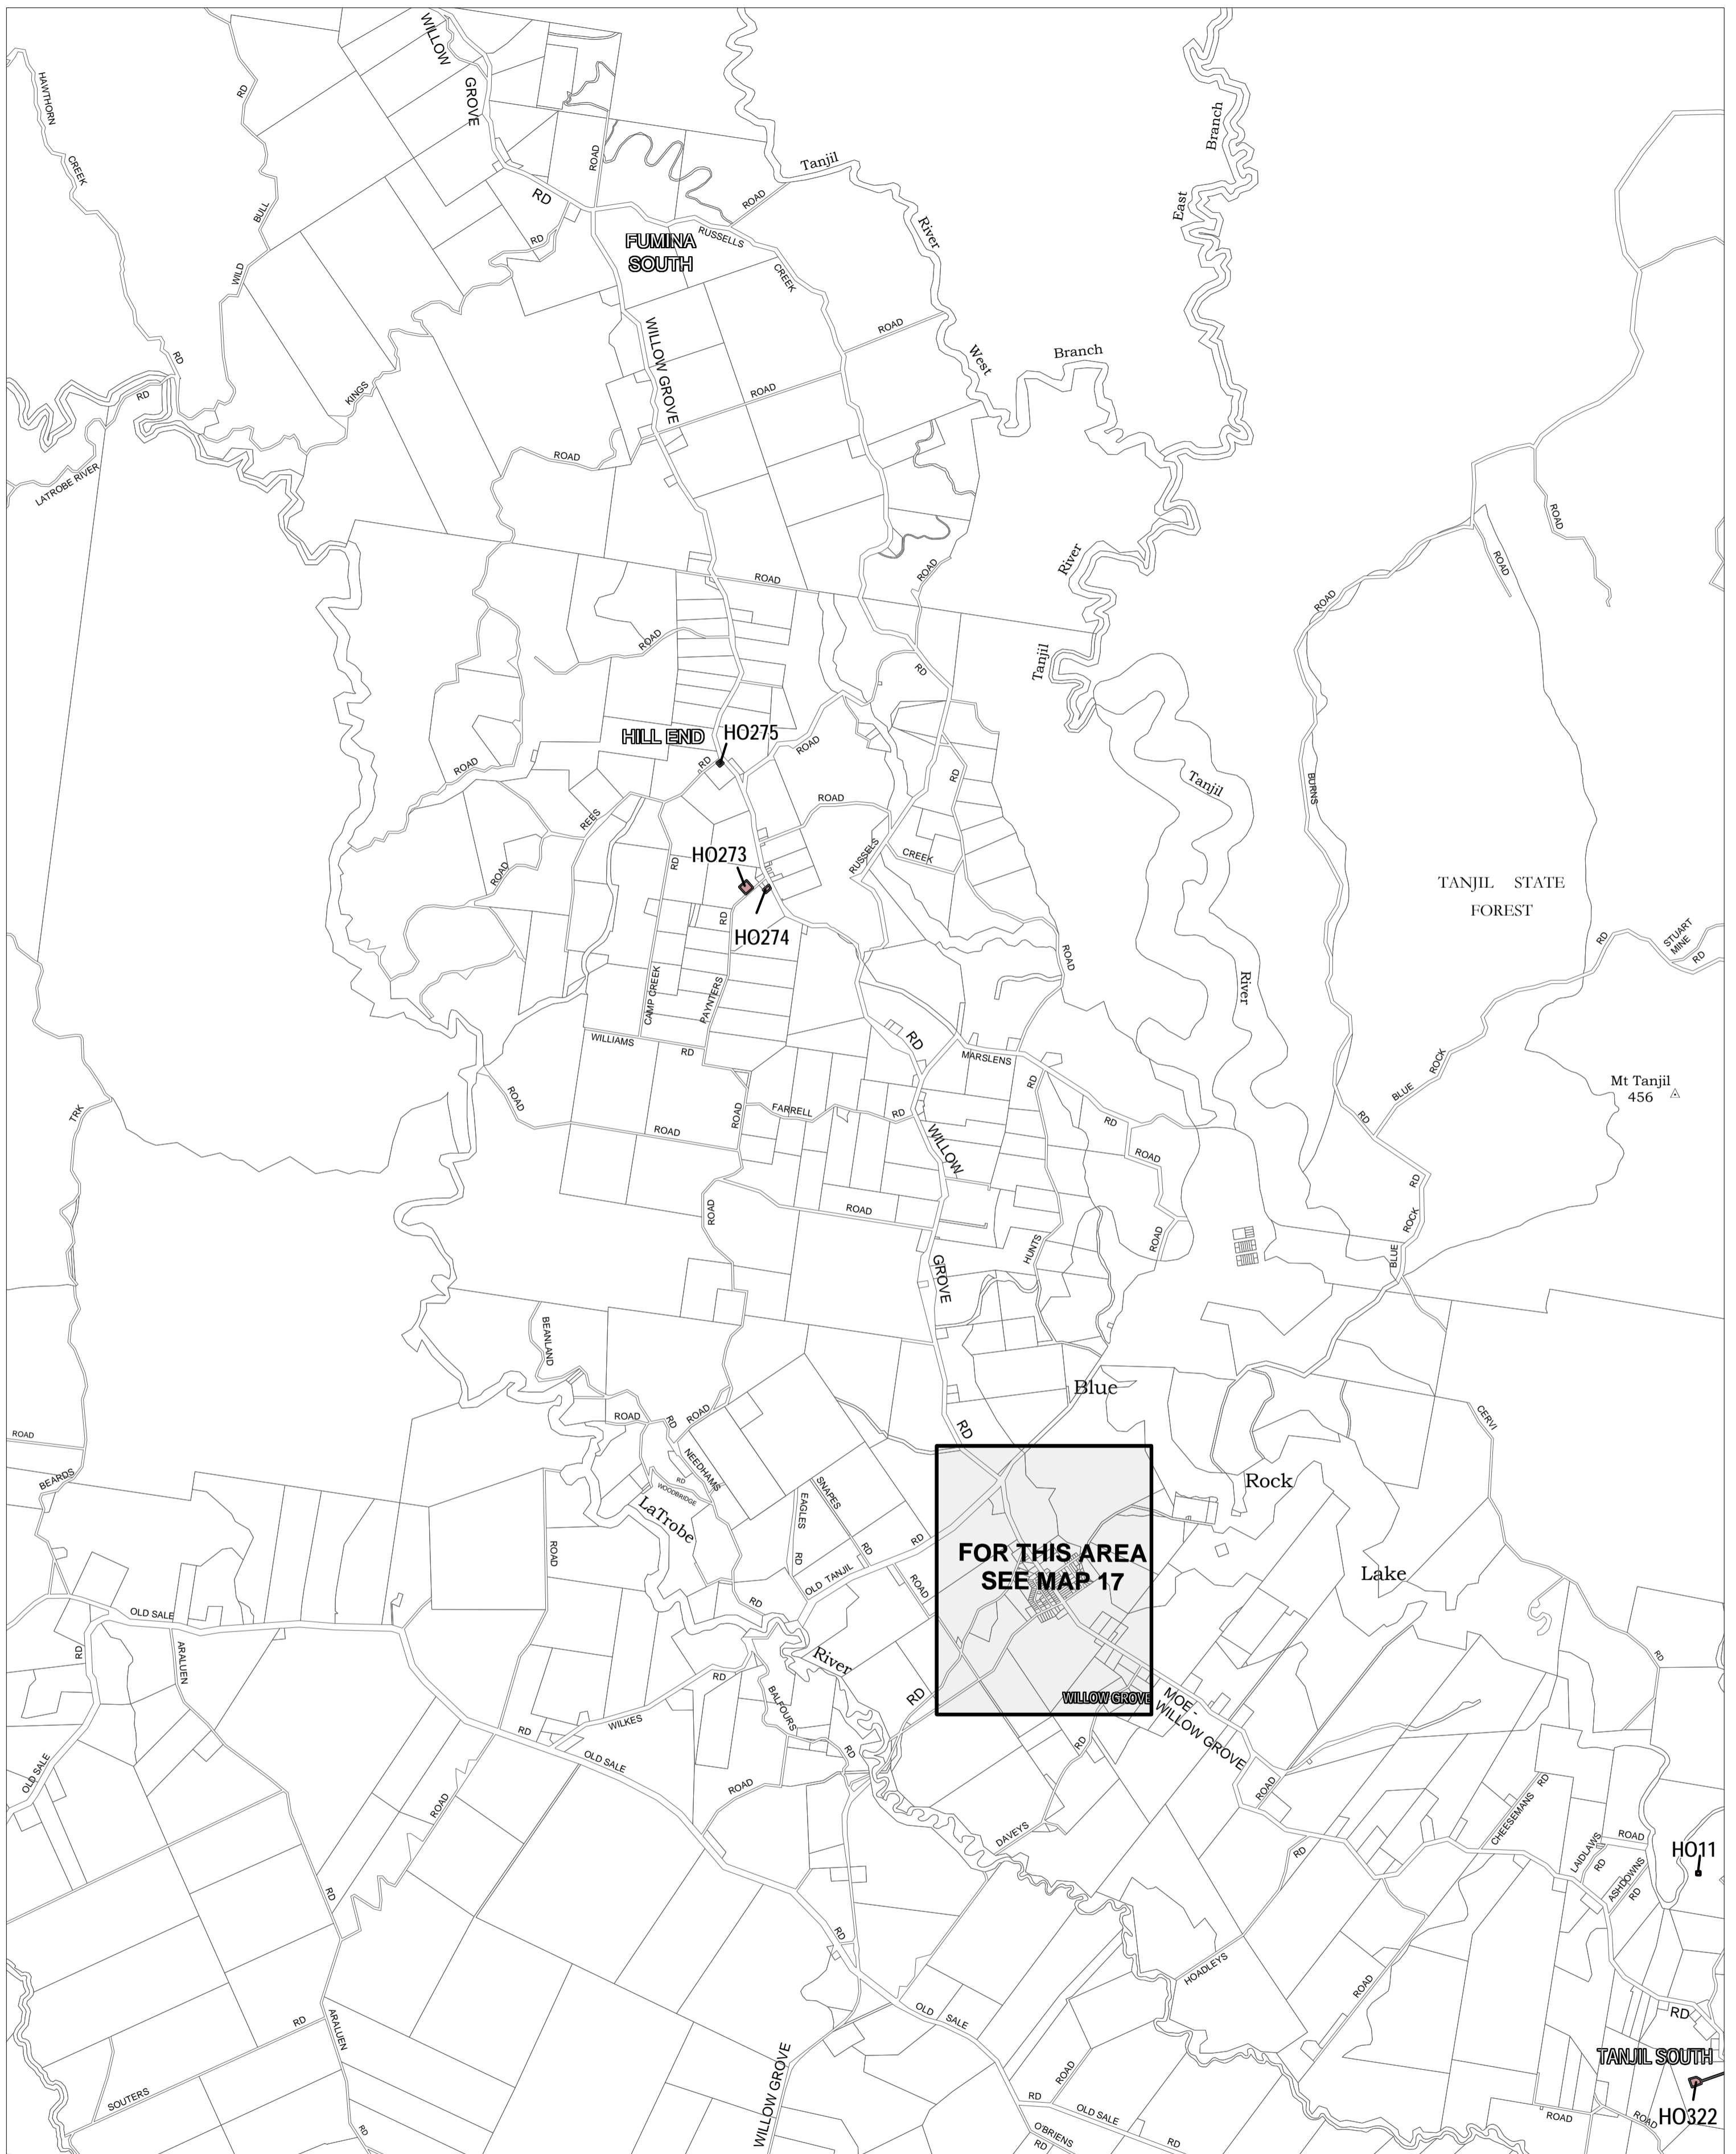

BAW BAW PLANNING SCHEME - LOCAL PROVISION

Overlays

HO Heritage Overlay

AUSTRALIAN MAP GRID ZONE 55

Printed: 2/7/2013

AMENDMENT C90

INDEX TO ADJOINING METRIC SERIES MAP