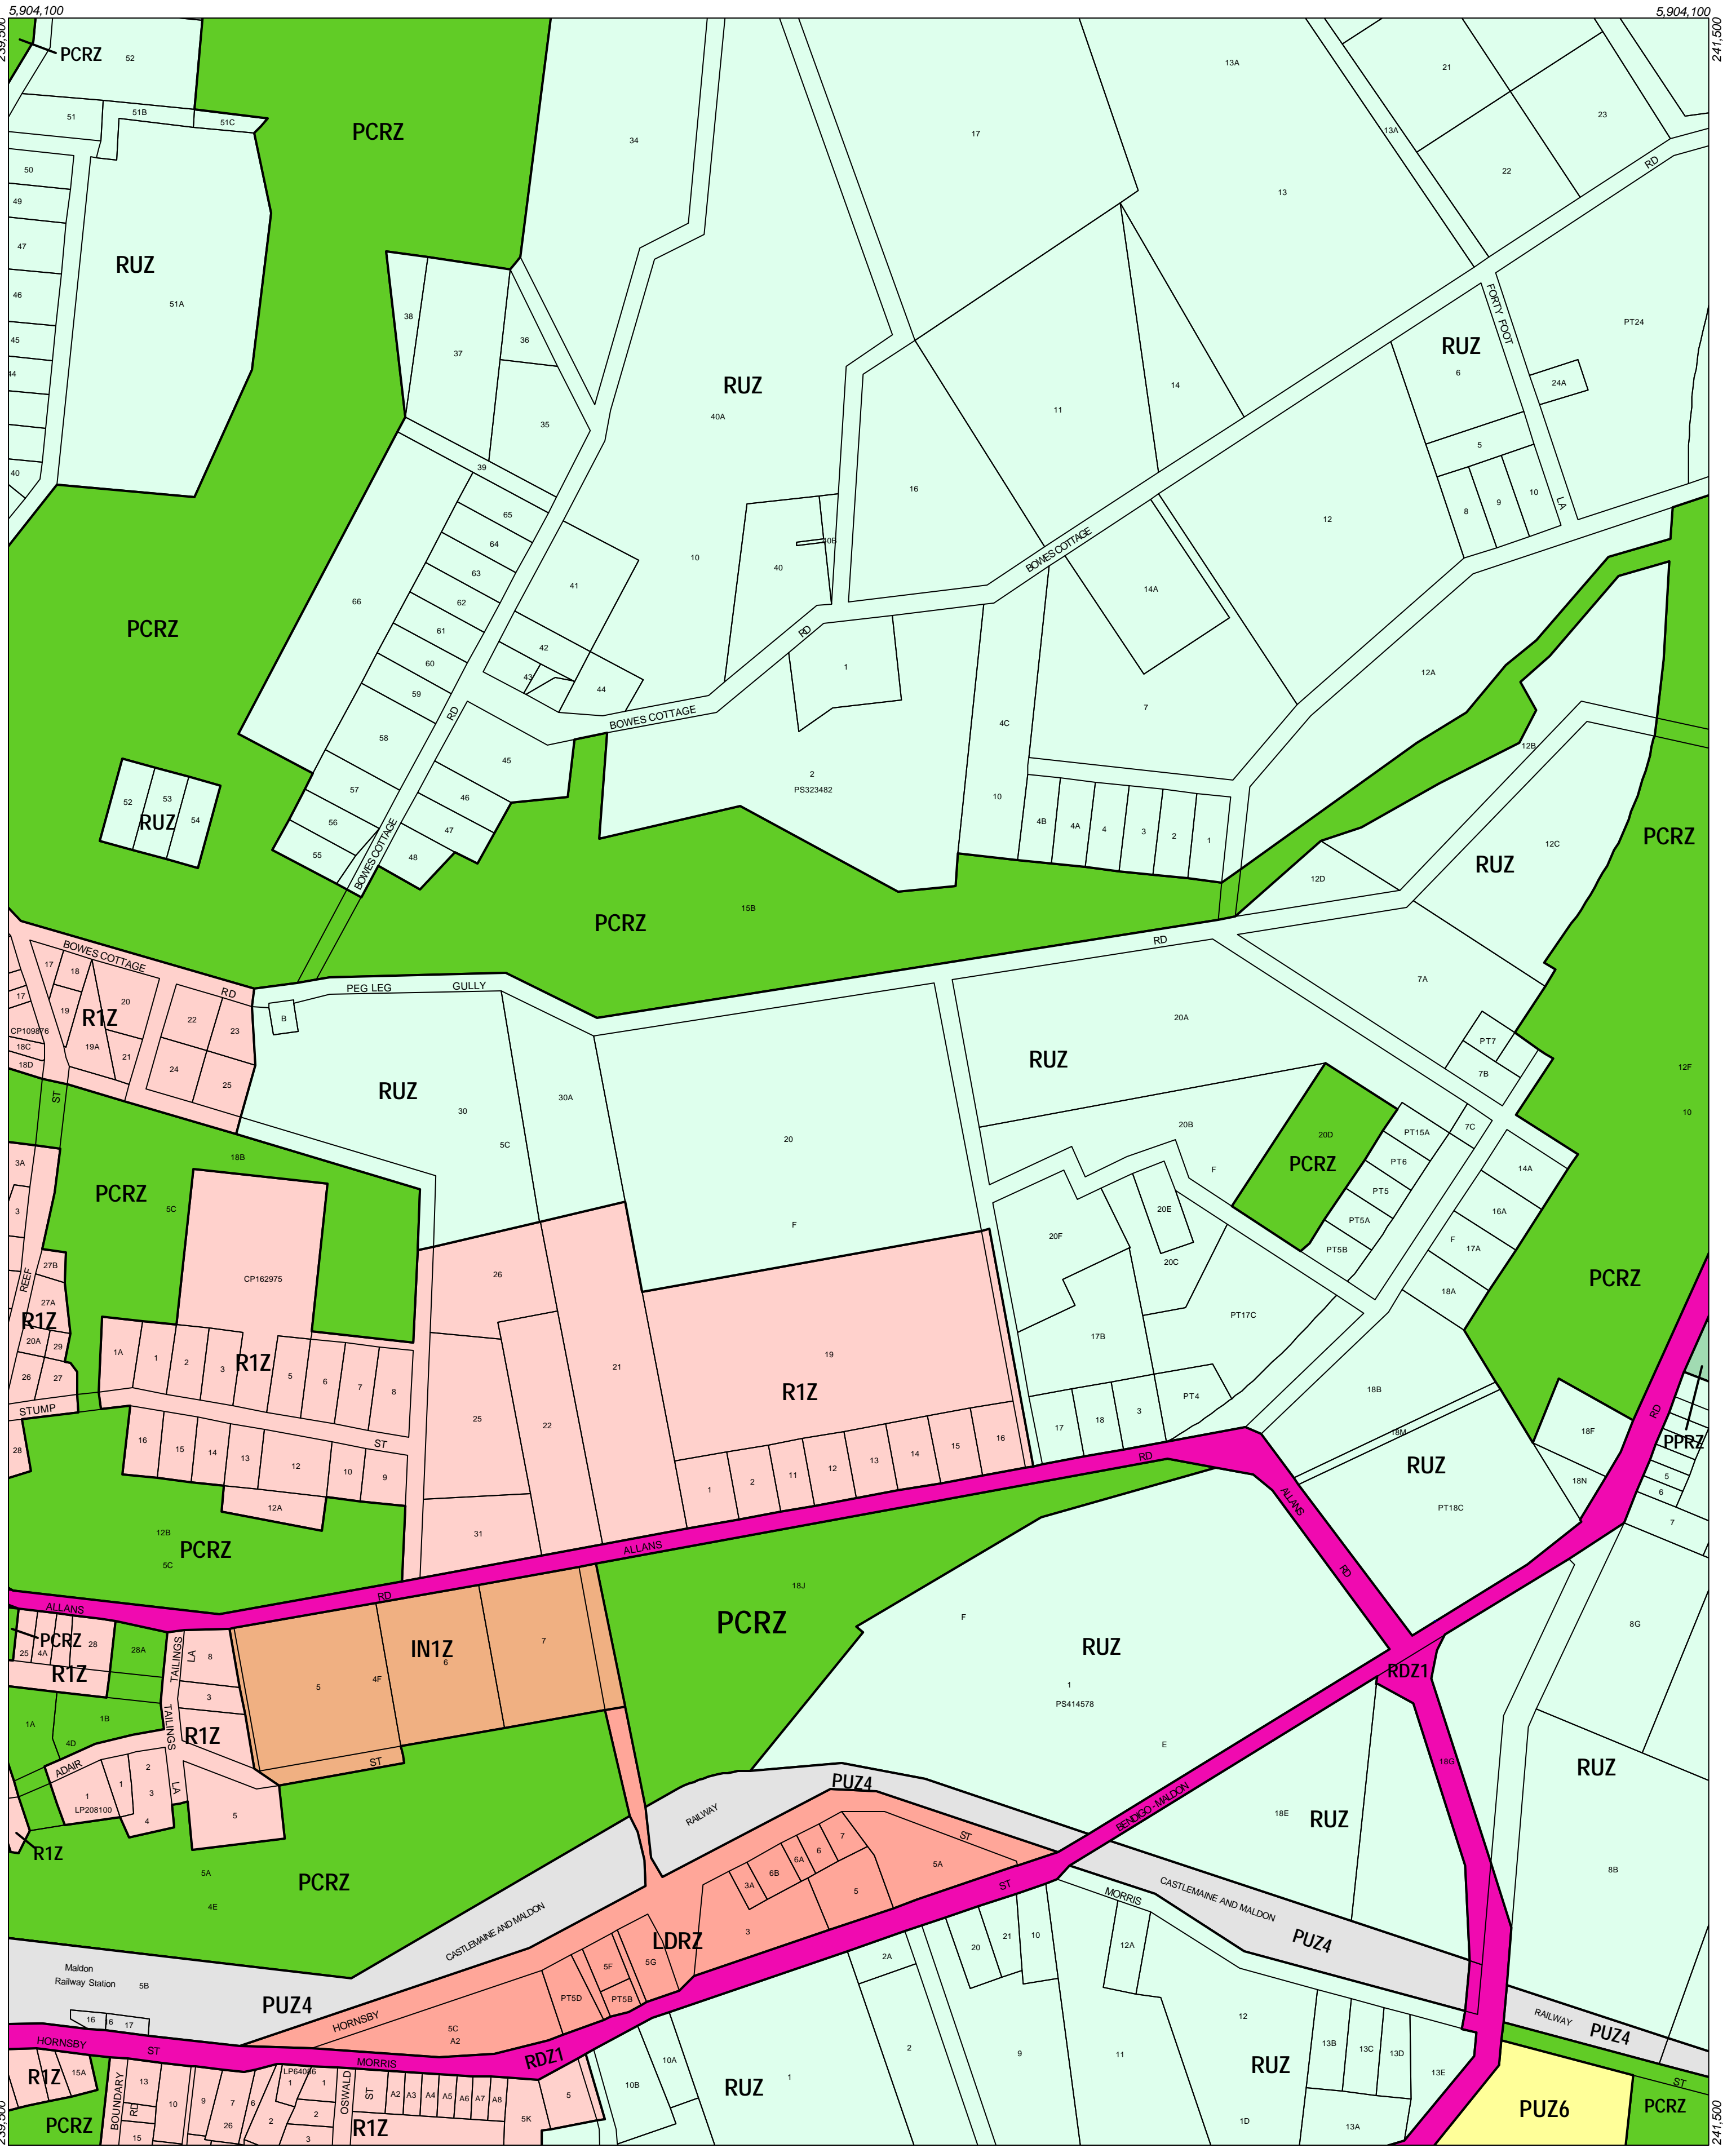

MOUNT ALEXANDER PLANNING SCHEME - LOCAL PROVISION

This publication is copyright. No part may be reproduced by any process except in accordance with the provisions of the Copyright Act 1968 of the State of Victoria.

Zone Name	Description
Industrial	
IN1Z	Industrial 1 Zone
Public Land	
PCRZ	Public Conservation And Resource Zone
PPRZ	Public Park And Recreation Zone
PUZ6	Public Use Zone Local Government
PUZ4	Public Use Zone Transport
RDZ1	Road Zone Category 1
Residential	
LDRZ	Low Density Residential Zone
R1Z	Residential 1 Zone
RUZ	Rural Zone

100 200 300 400 500 m

AUSTRALIAN MAP GRID ZONE 55

Printed: 24/6/2003

INDEX TO ADJOINING METRIC SERIES MAP

Victoria
The Place To Be