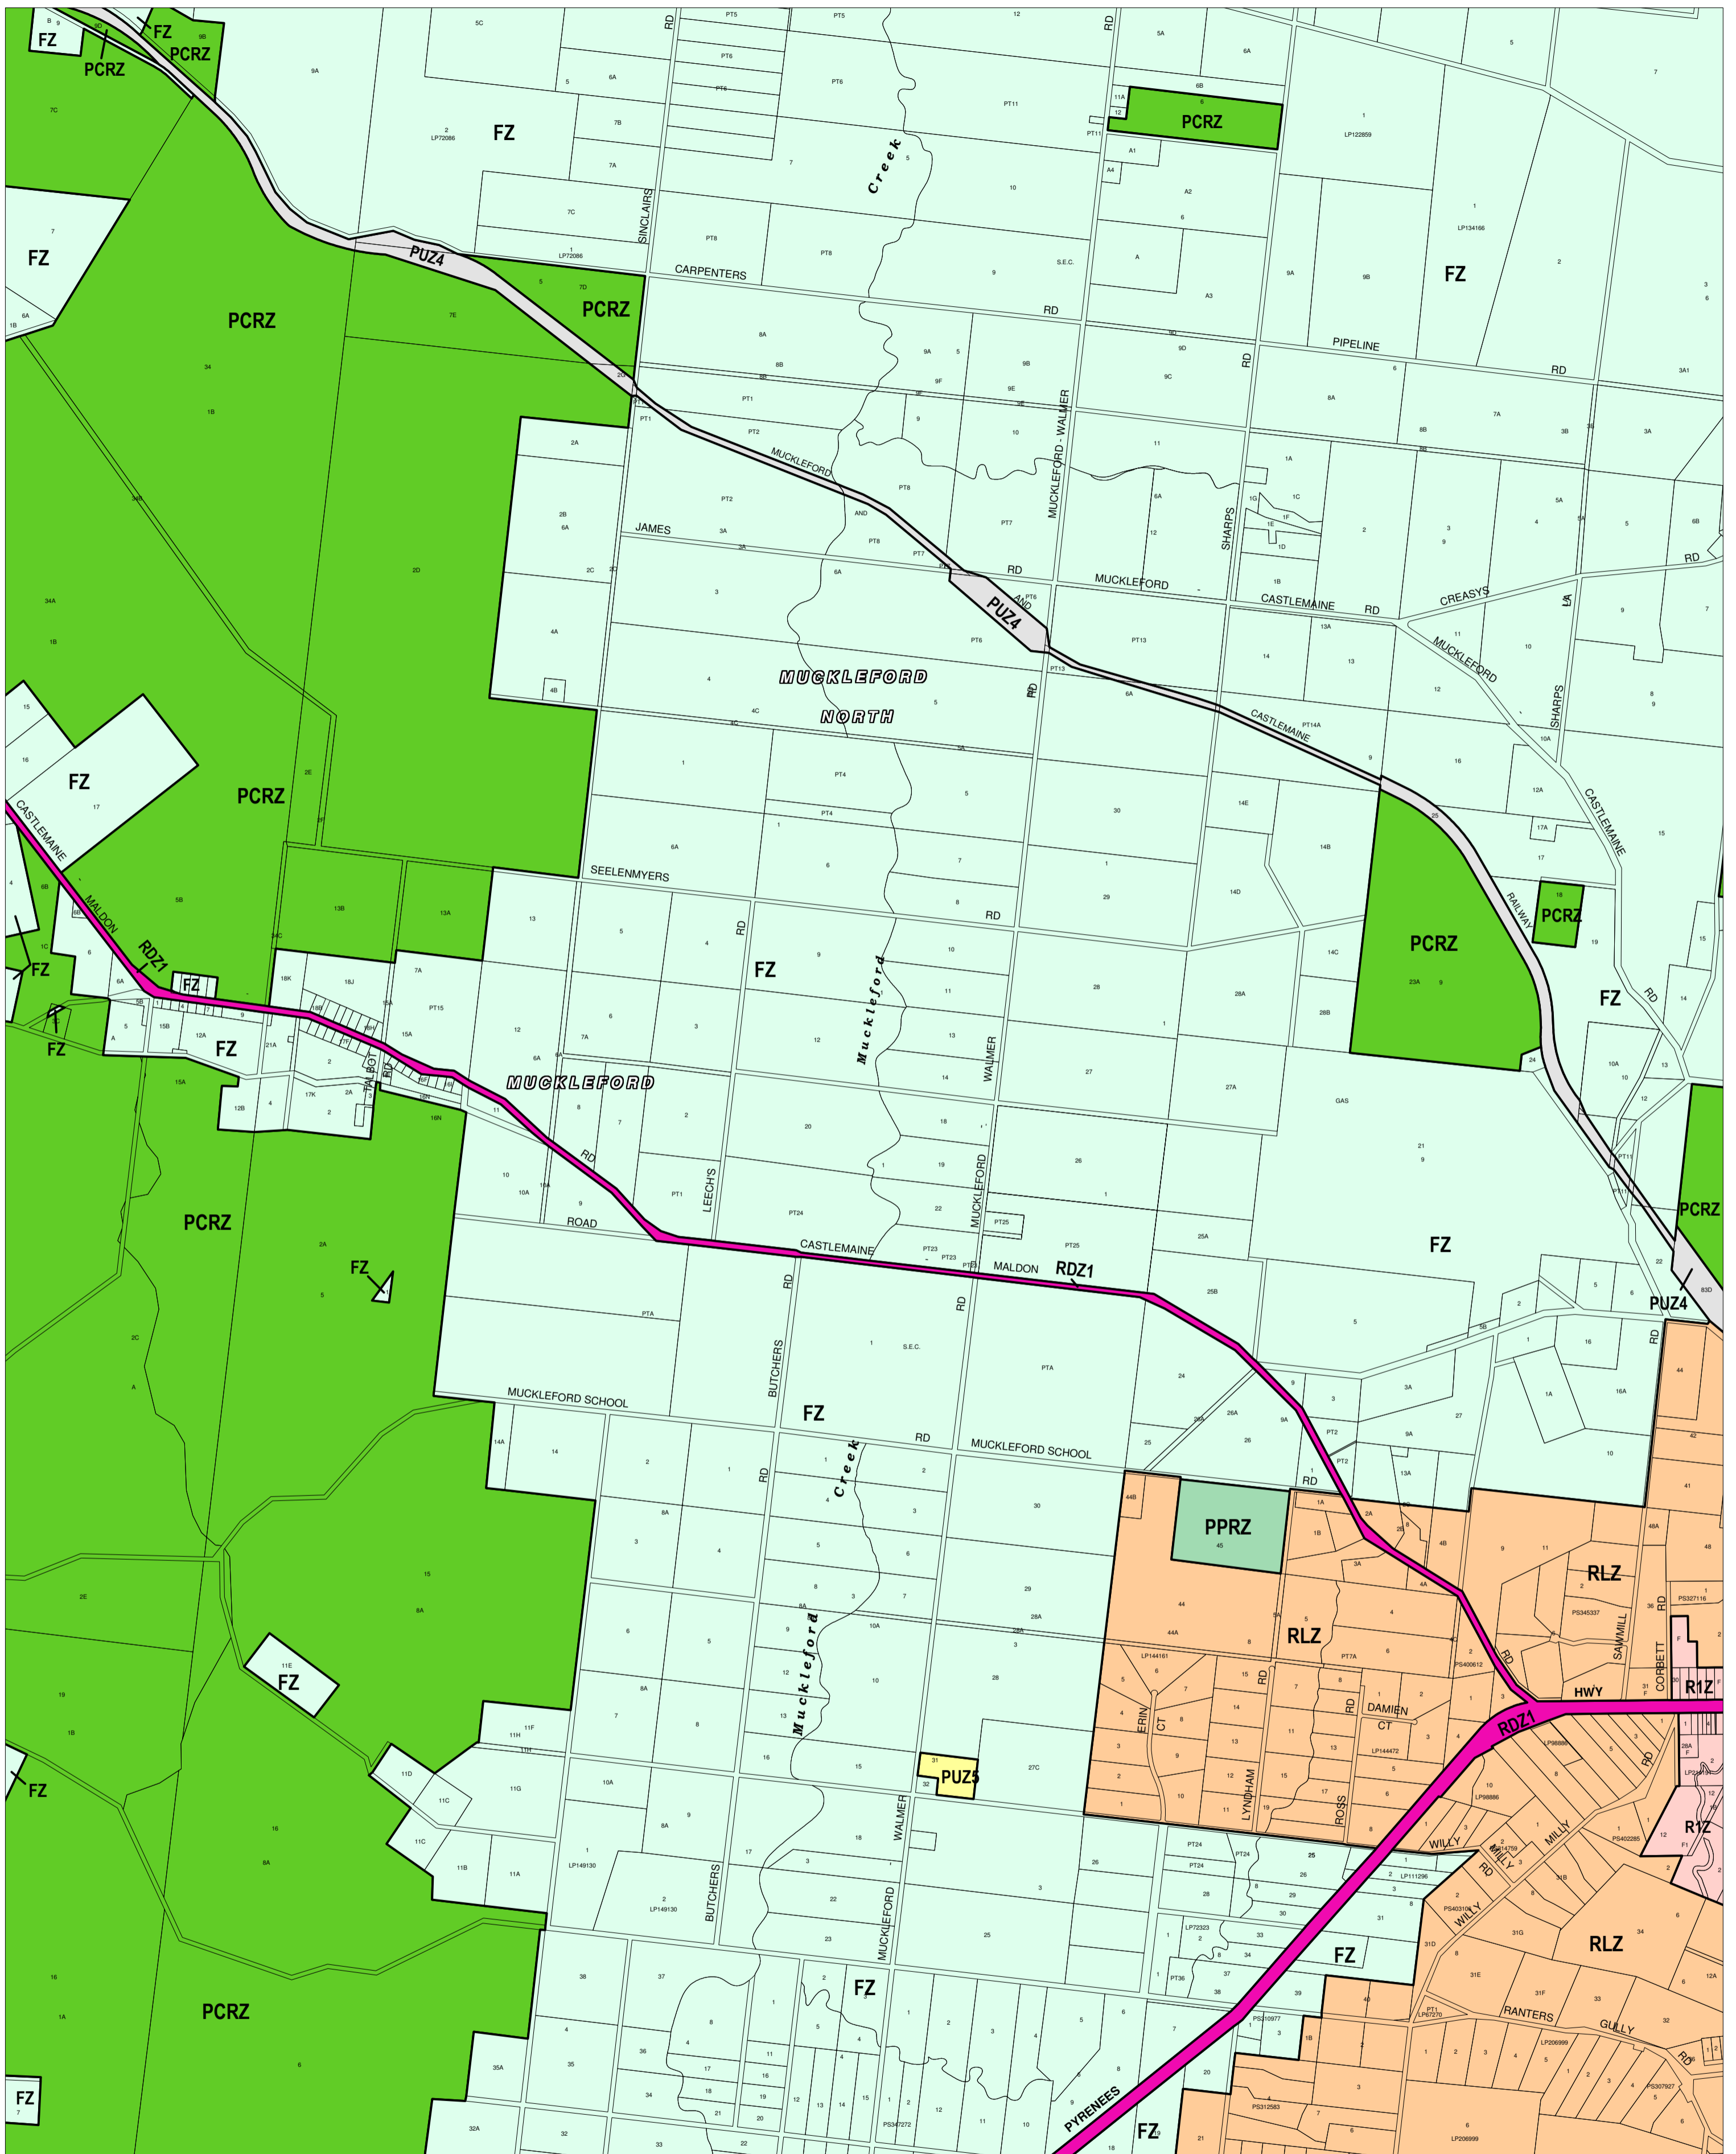

MOUNT ALEXANDER PLANNING SCHEME - LOCAL PROVISION

Public Land	Rural Living Zone
PCRZ Public Conservation And Resource Zone	RLZ Rural Living Zone
PPRZ Public Park And Recreation Zone	
PUZ4 Public Use Zone - Cemetery/crematorium	
PUZ4 Public Use Zone - Transport	
RDZ1 Road Zone - Category 1	
Residential	
R1Z Residential 1 Zone	
Rural	
FZ Farming Zone