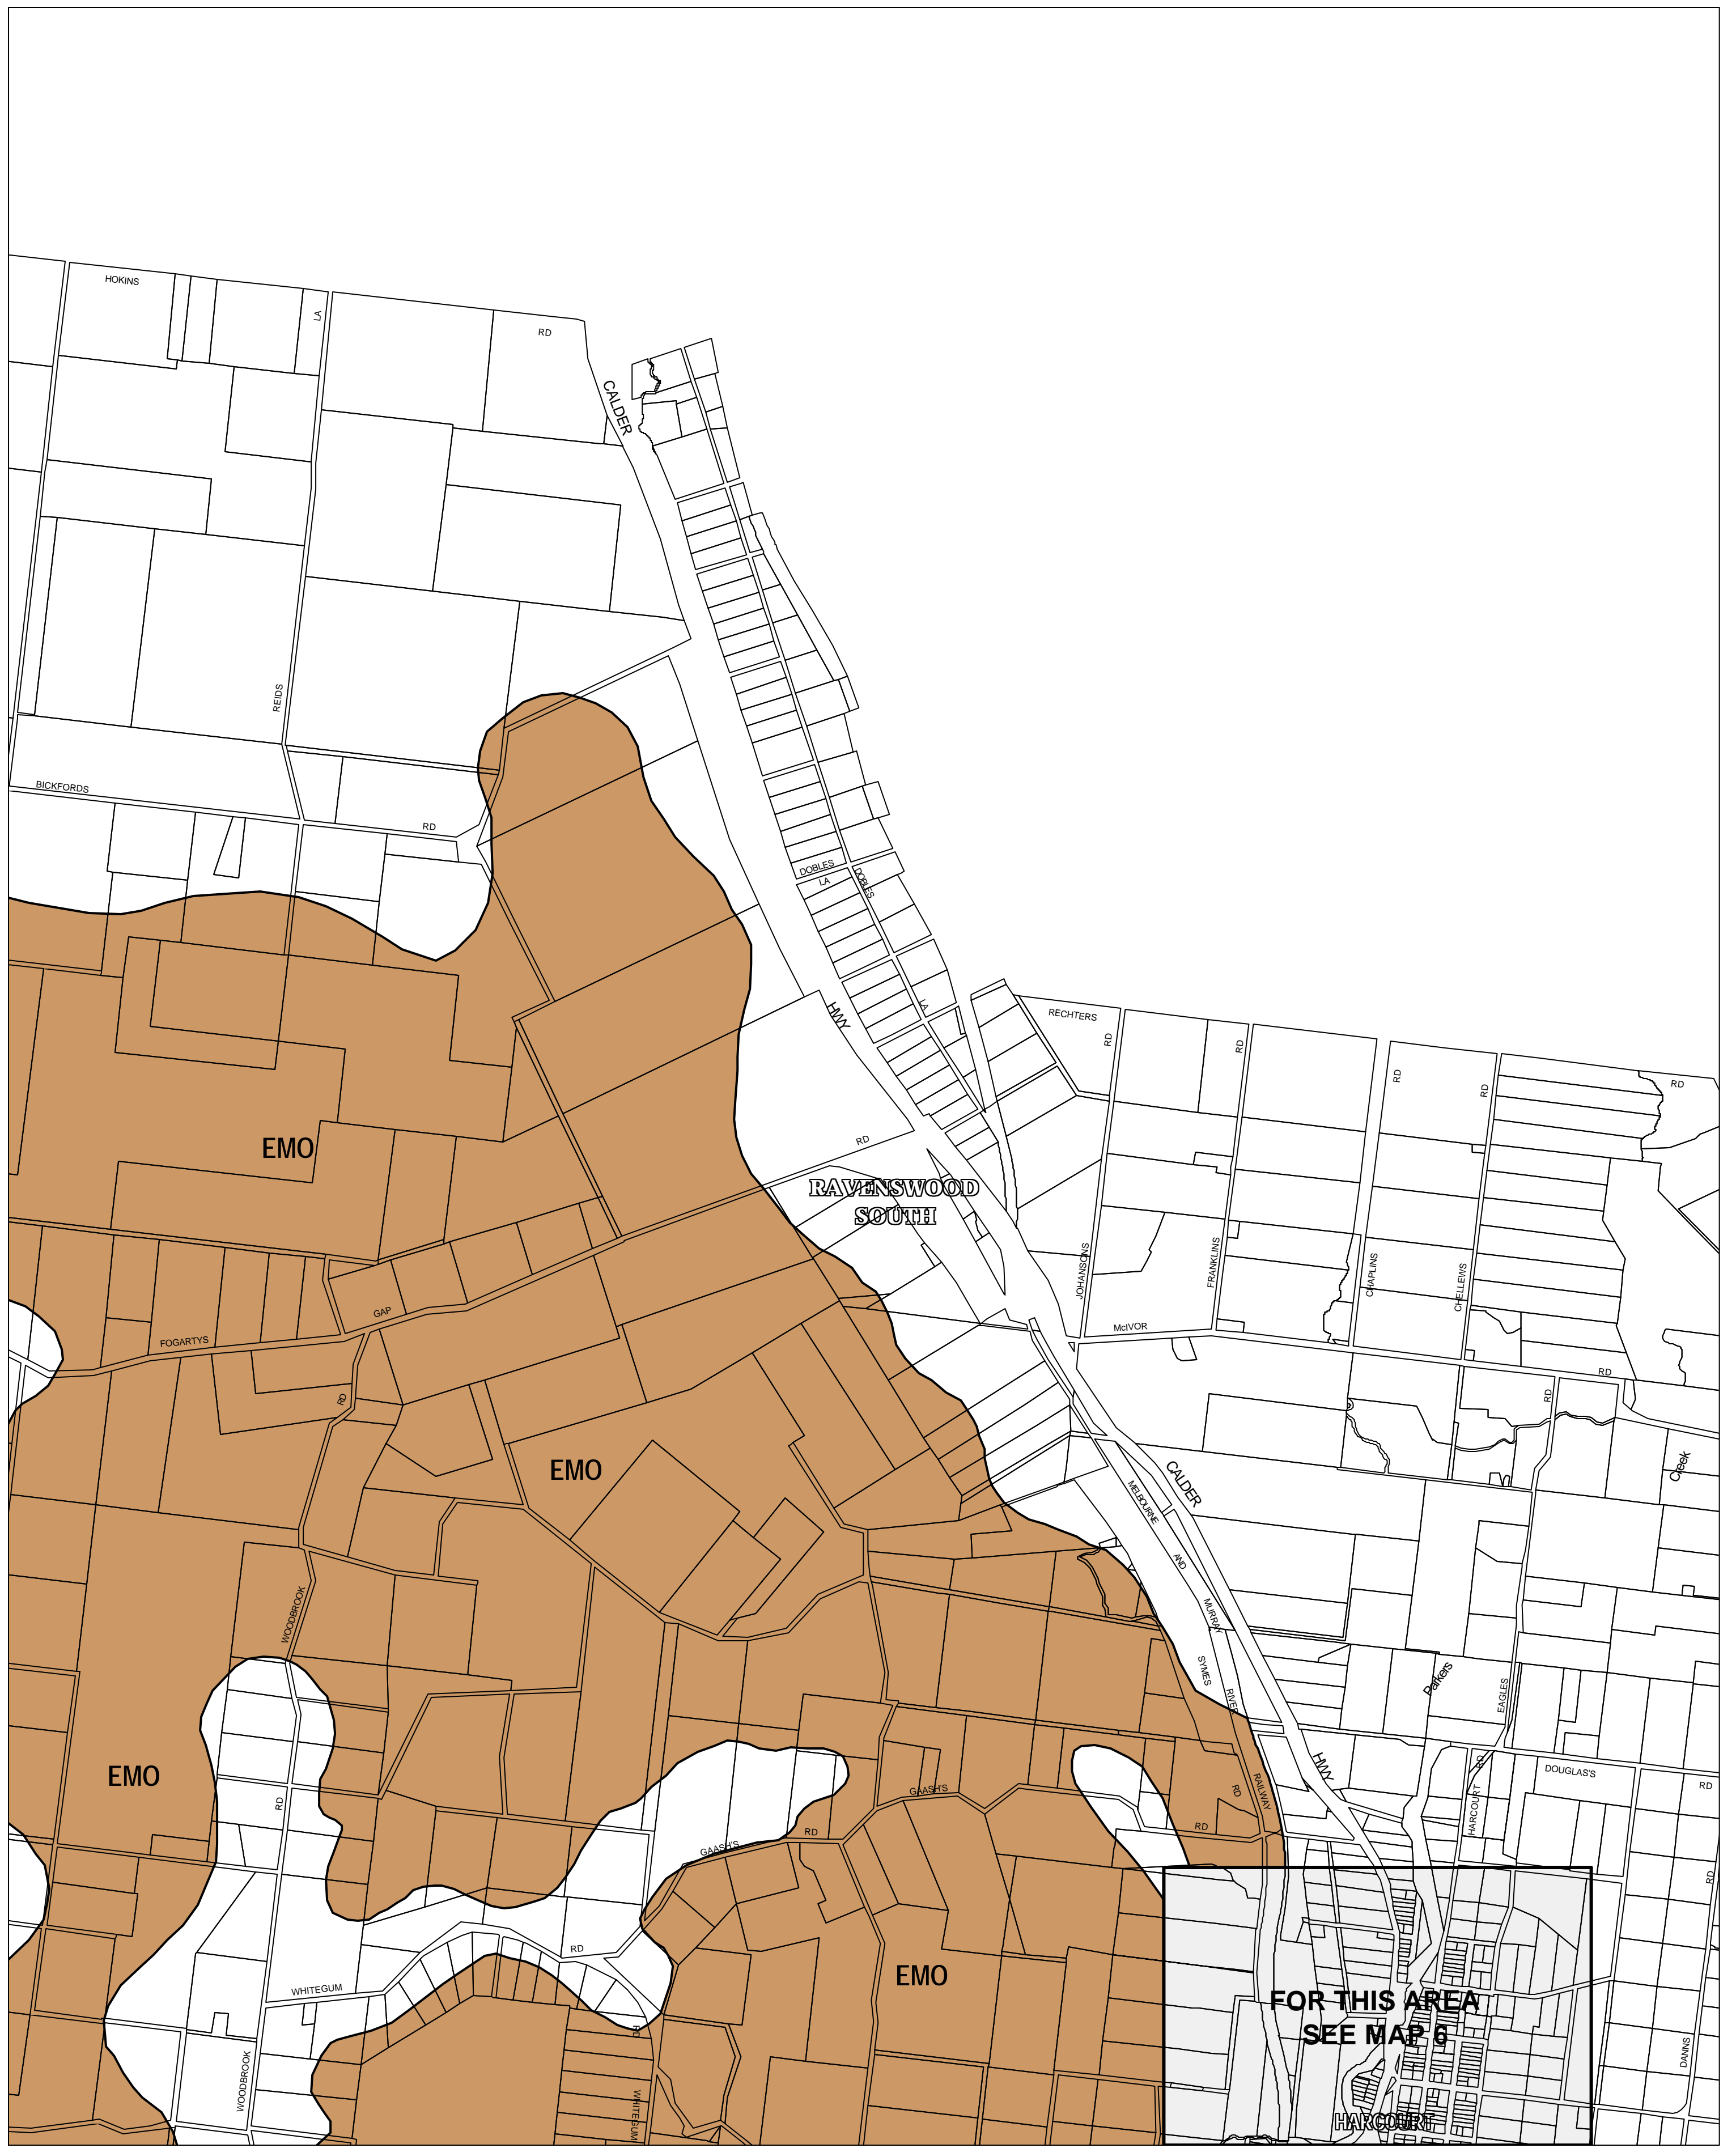

MOUNT ALEXANDER PLANNING SCHEME - LOCAL PROVISION

**FOR THIS AREA
SEE MAP 6**

Overlays
Erosion Management Overlay

AUSTRALIAN MAP GRID ZONE 55

Printed: 4/10/2007