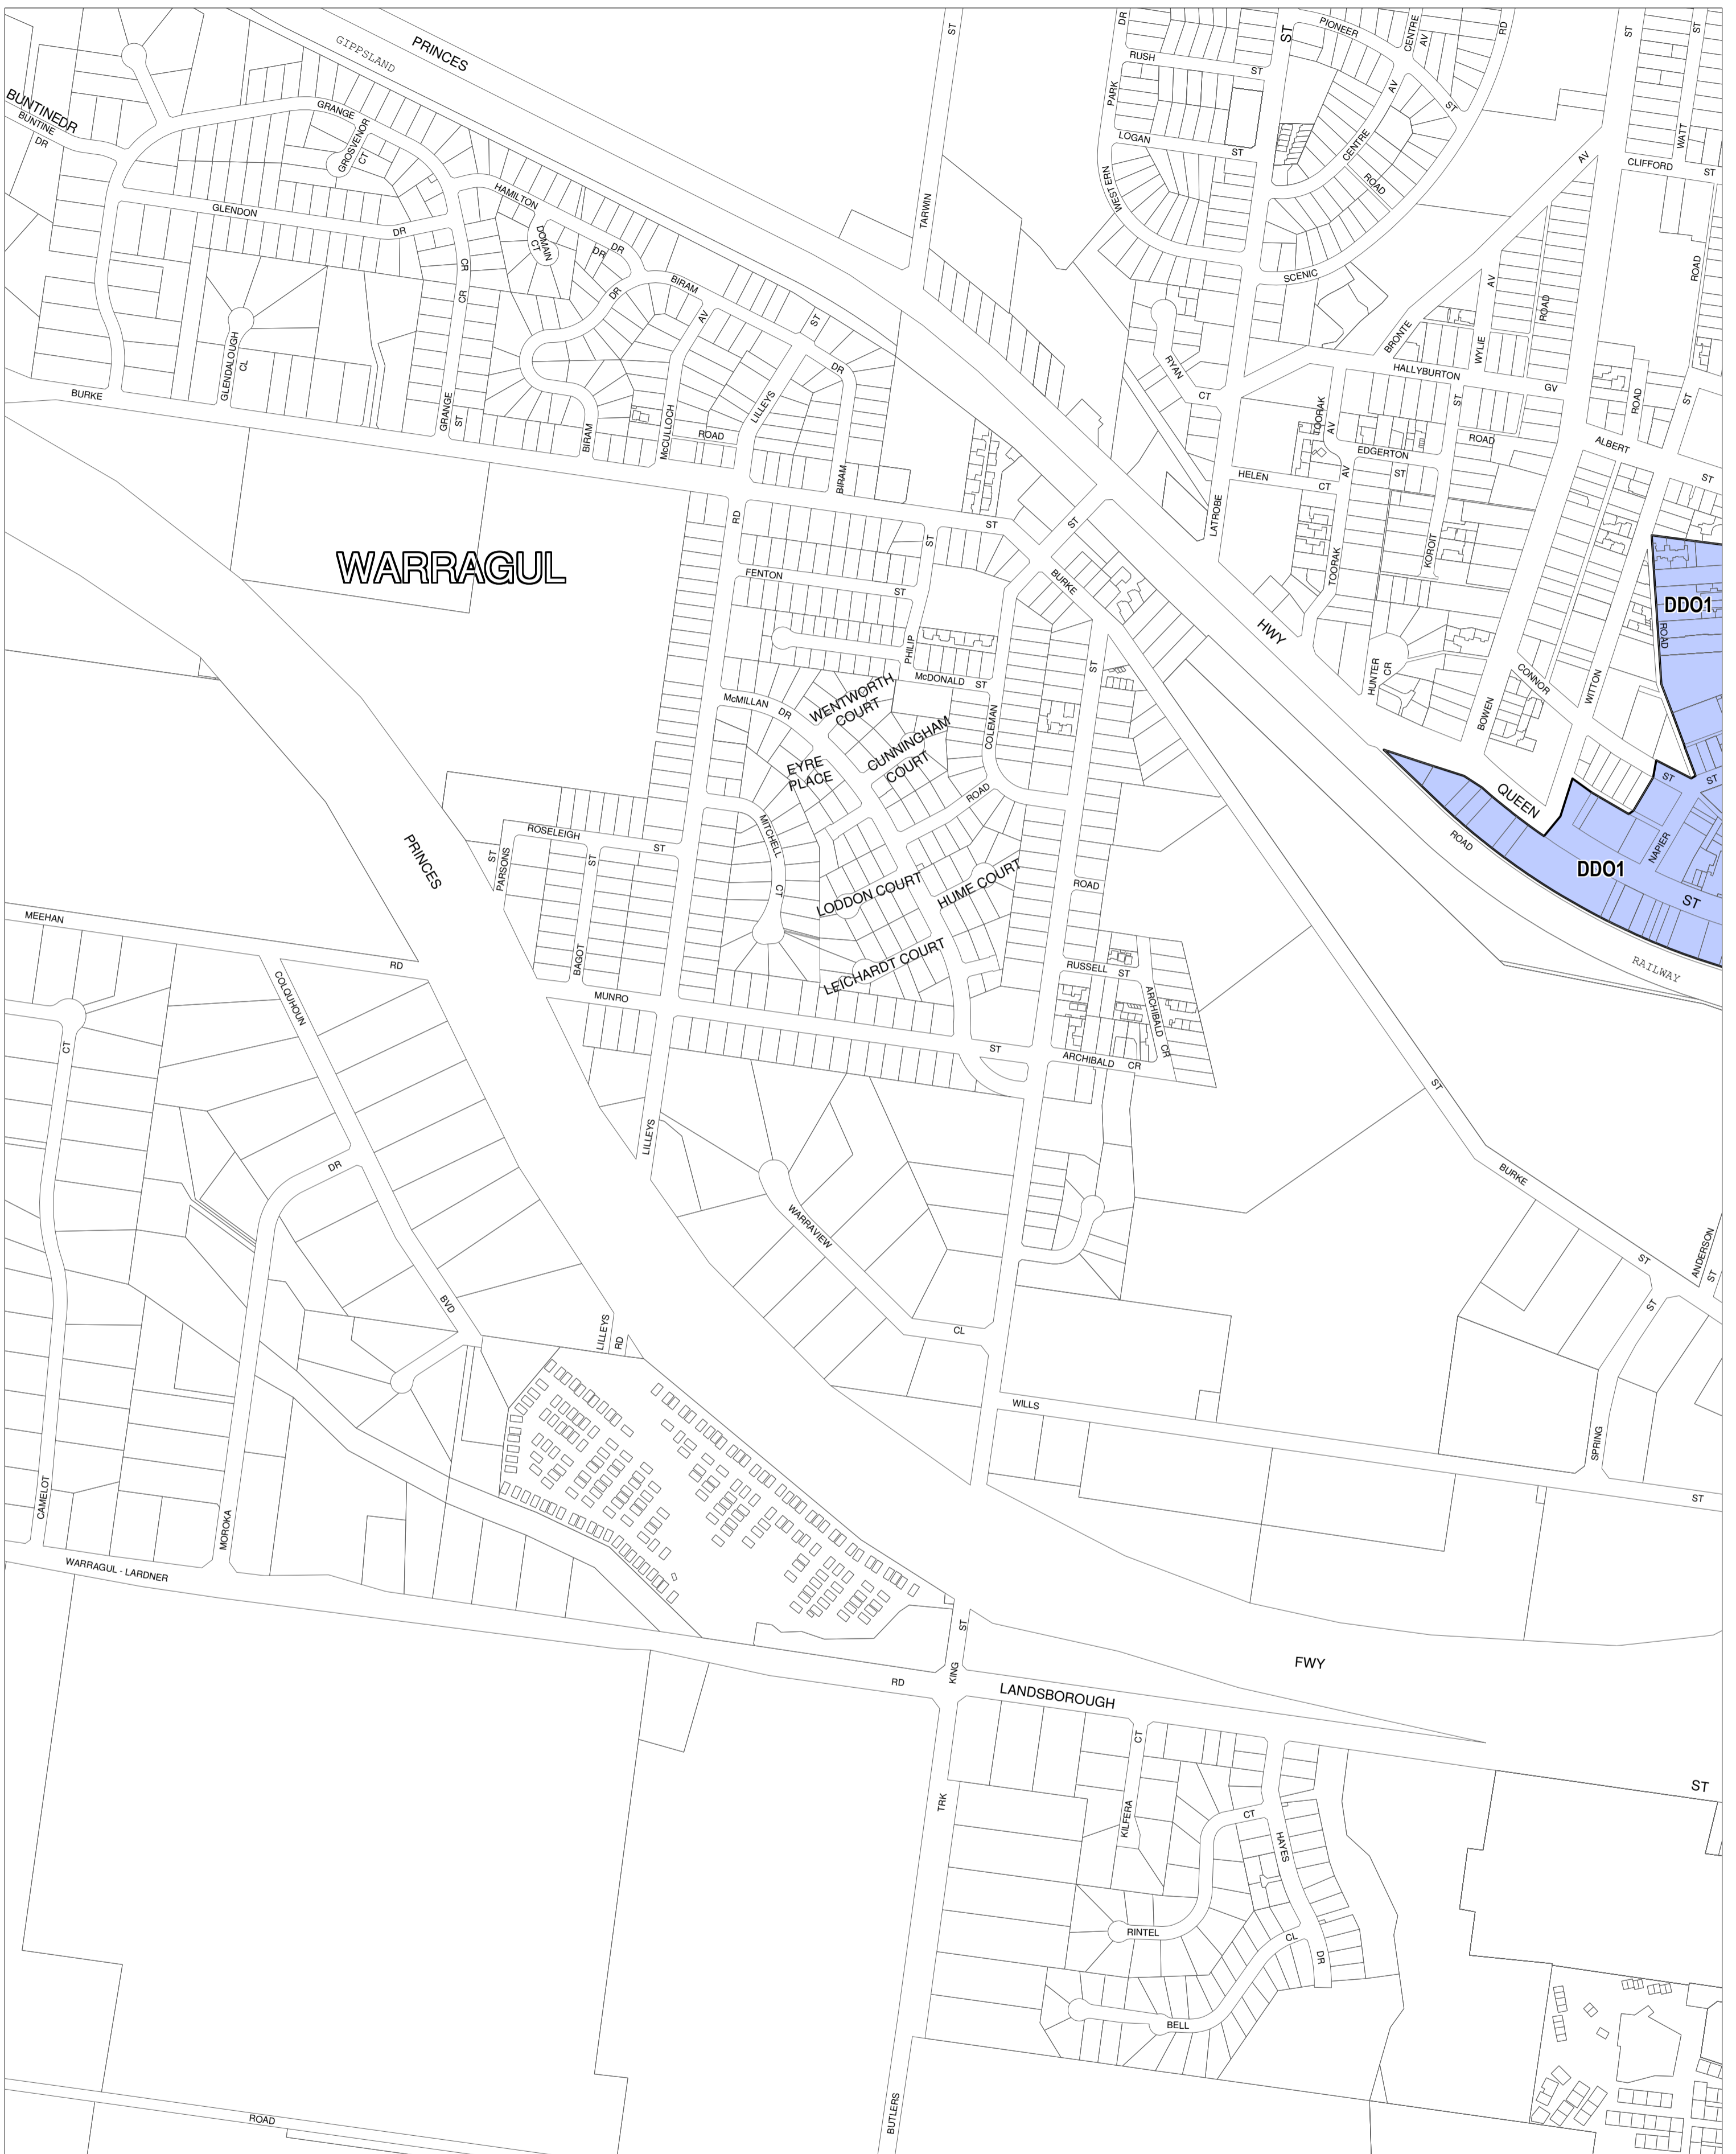

BAW BAW PLANNING SCHEME - LOCAL PROVISION

Overlays

DDO1 Design And Development Overlay - Schedule 1

AUSTRALIAN MAP GRID ZONE 55

INDEX TO ADJOINING METRIC SERIES MAP

Printed: 1/3/2013

AMENDMENT C86