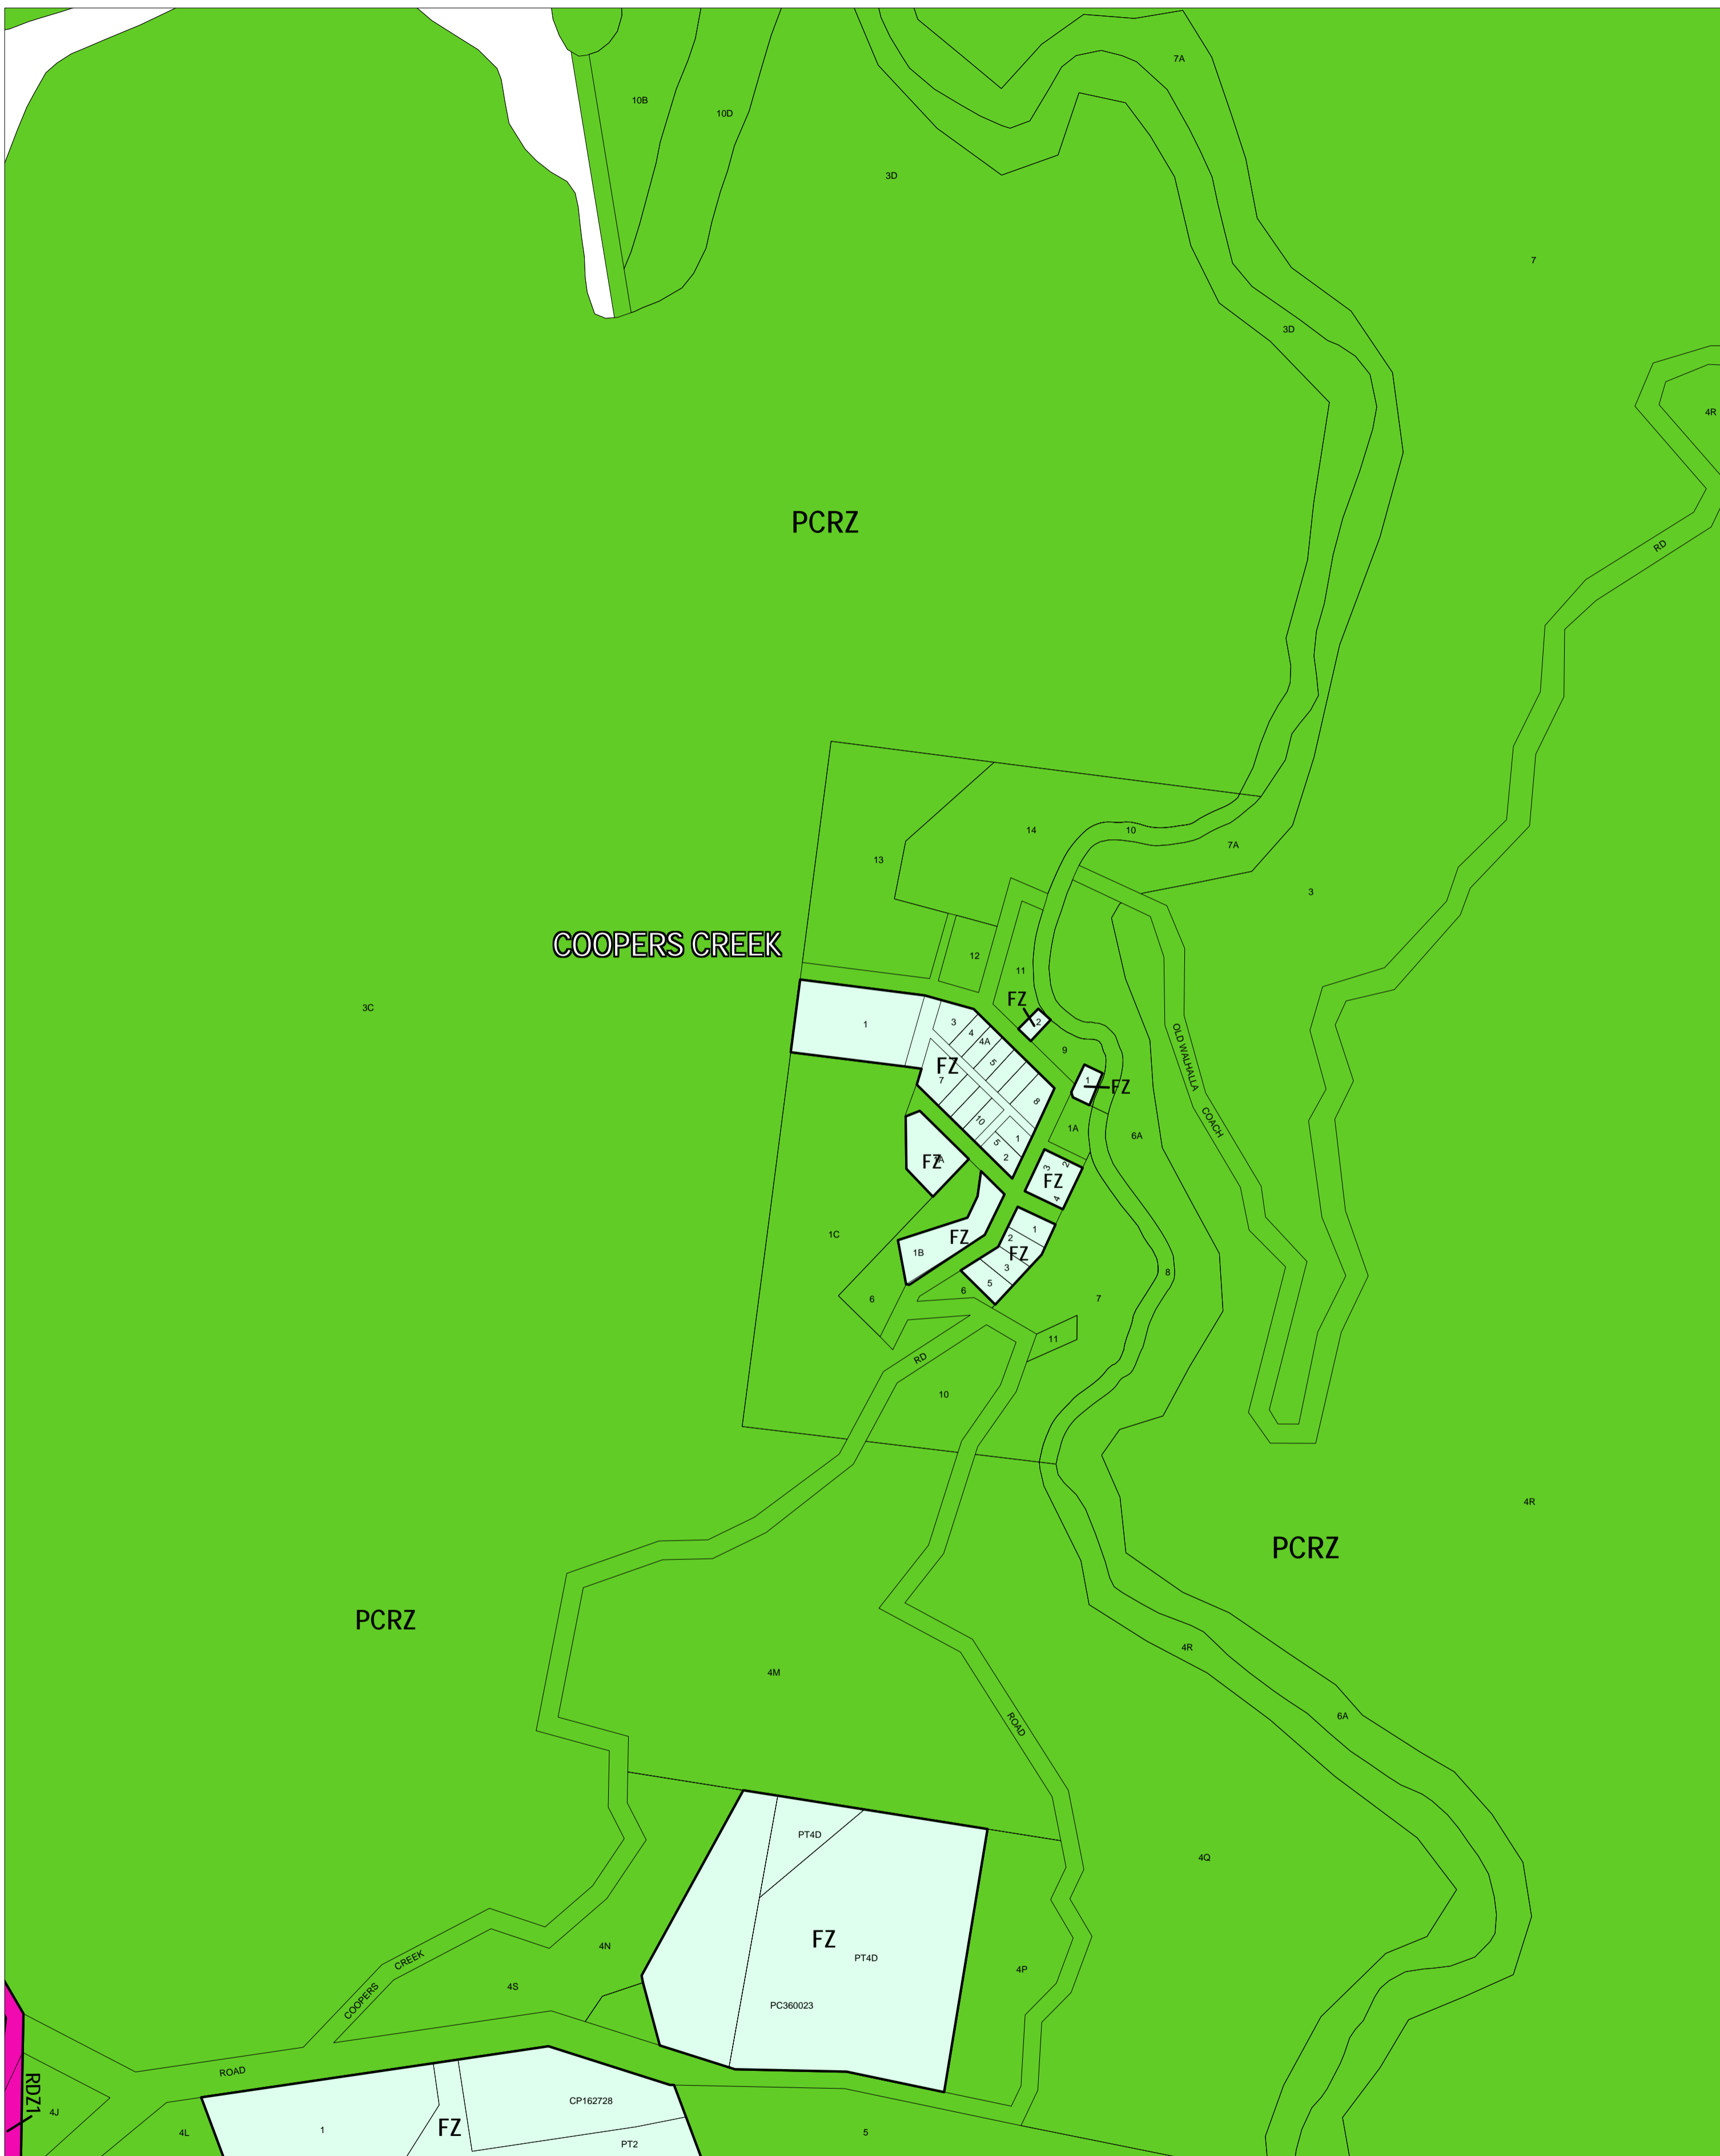

BAW BAW PLANNING SCHEME - LOCAL PROVISION

Public Land	
	Public Conservation And Resource Zone
	Road Zone - Category 1
Rural	
	Farming Zone

Printed: 3/4/2008

AMENDMENT C55