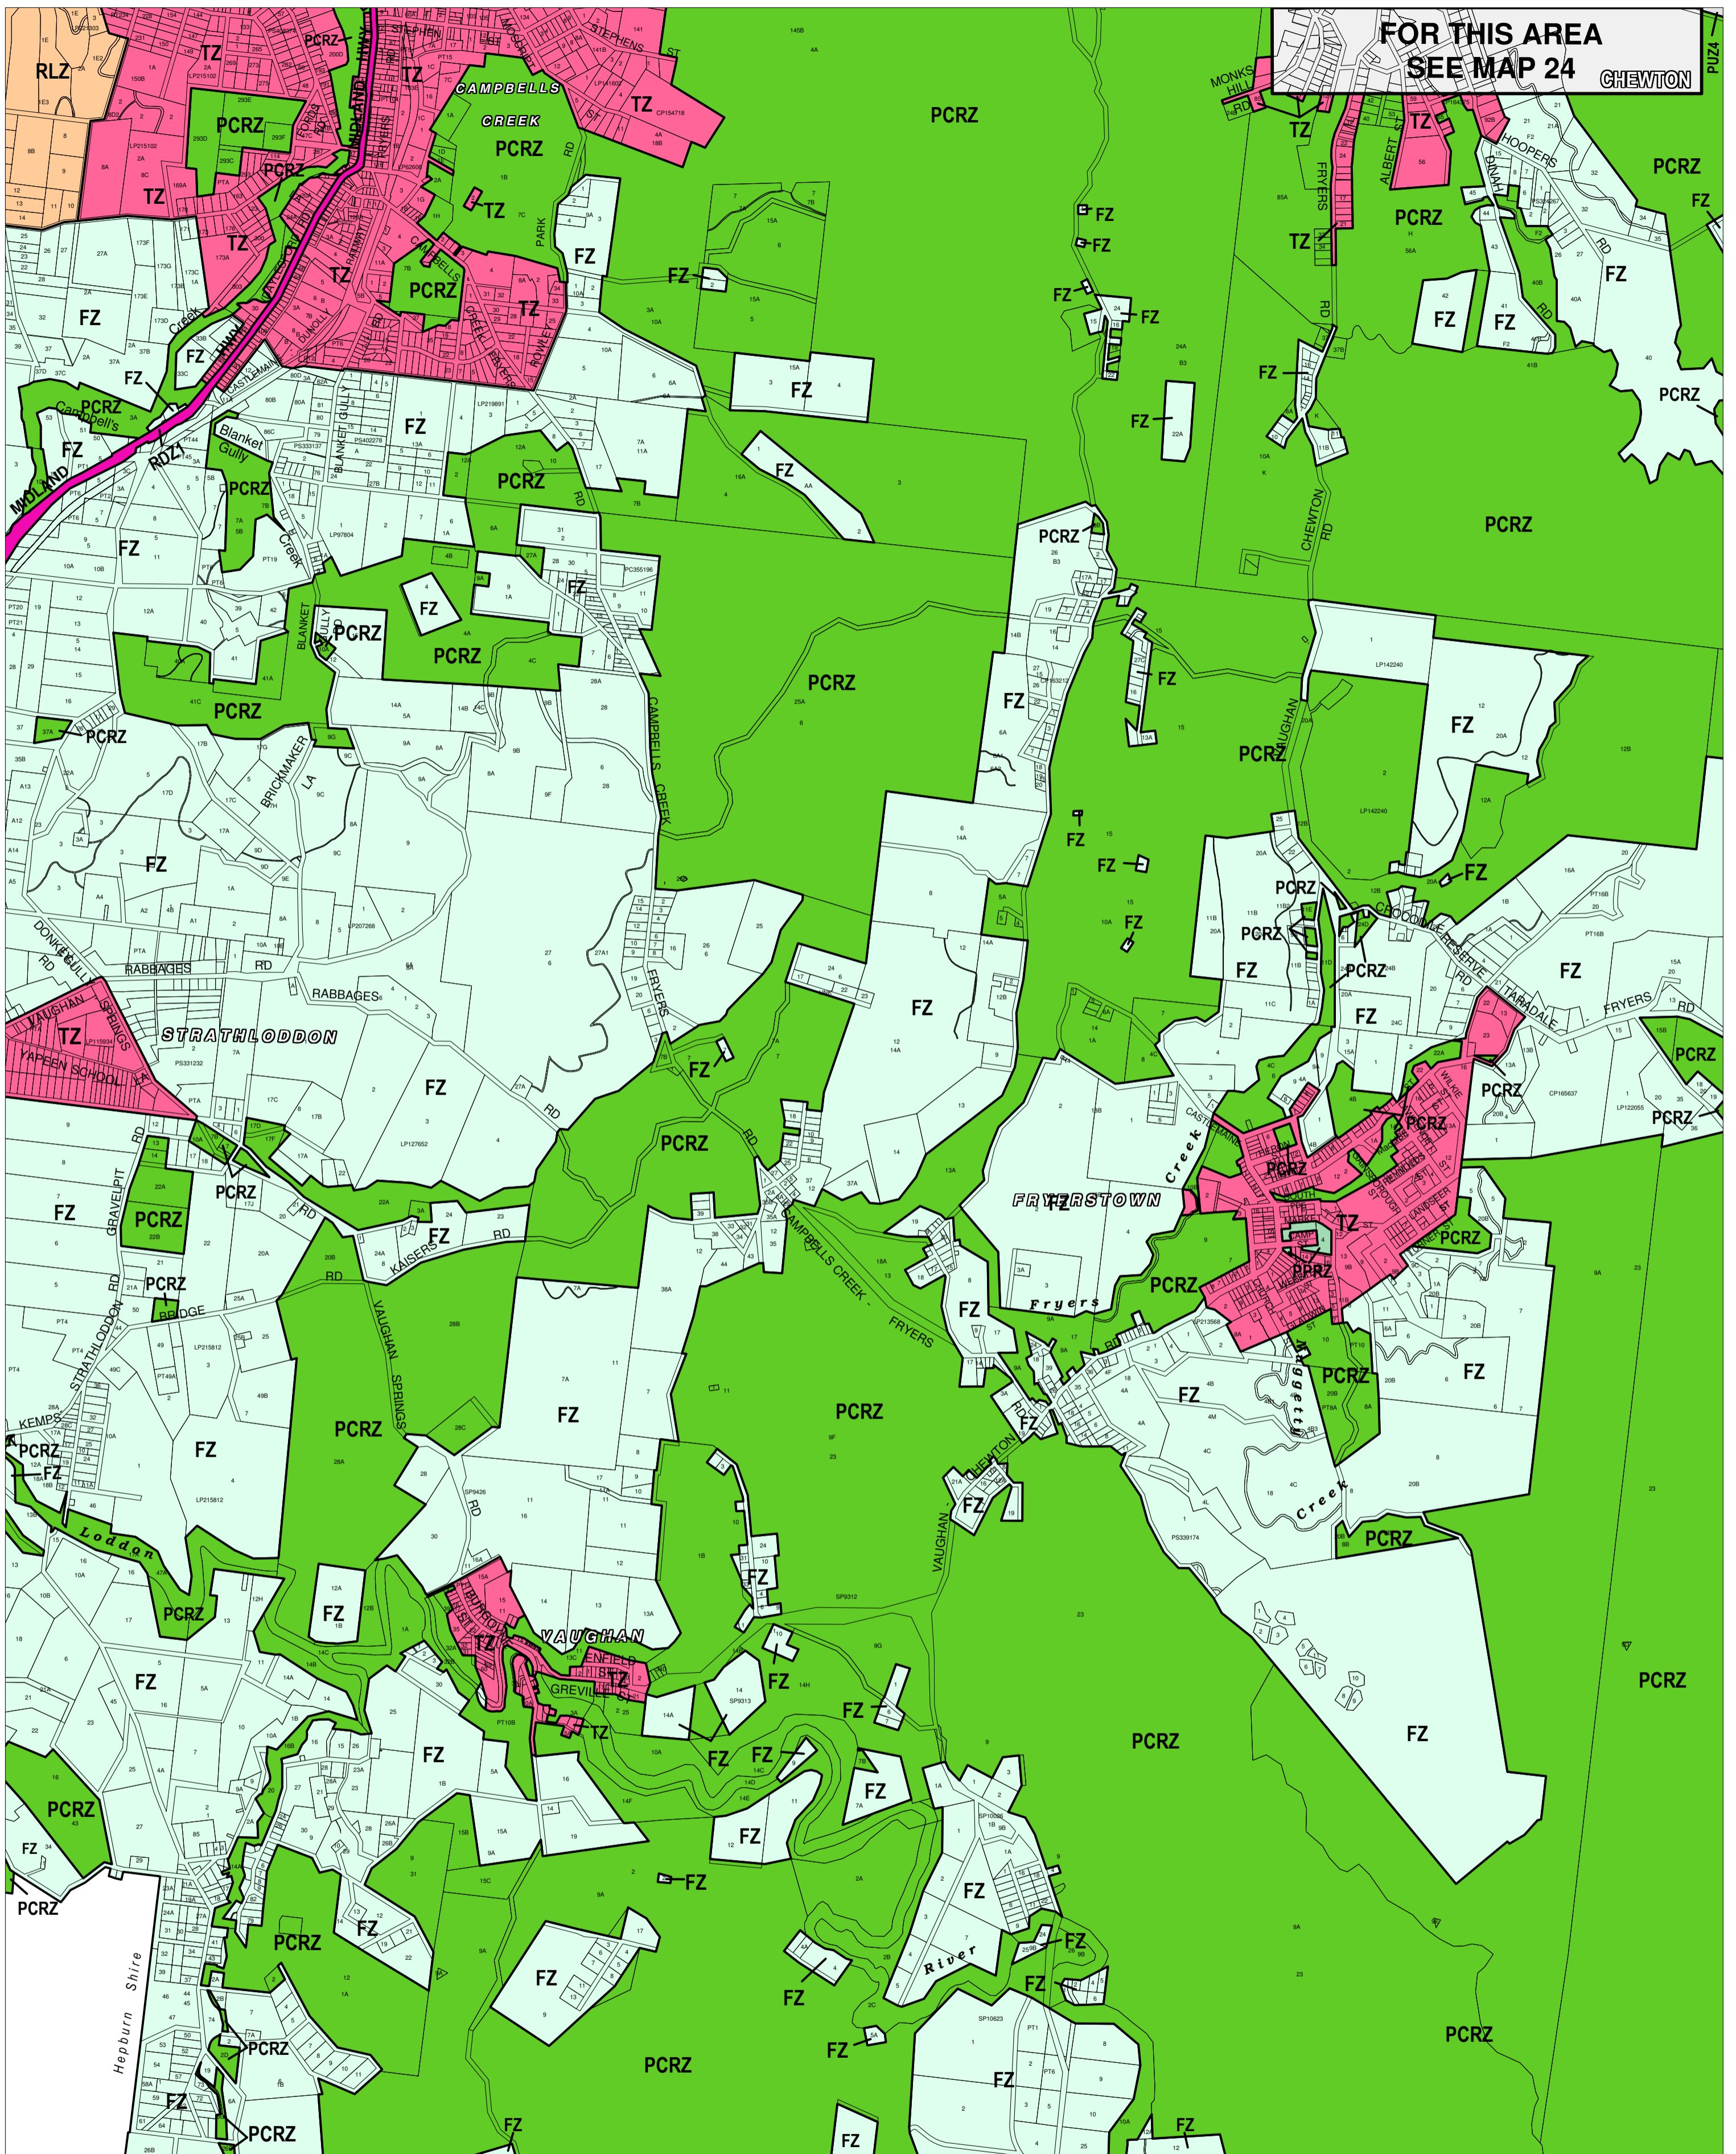

MOUNT ALEXANDER PLANNING SCHEME - LOCAL PROVISION

500 0 500 1000 1500 m

AUSTRALIAN MAP GRID ZONE 55

INDEX TO ADJOINING METRIC SERIES MAP

2	3	4	5	6	7	8	9
10	11	12	13	14	15	16	17
18	19	20	21	22	23	24	25
26	27	28	29	30	31	32	33
34	35	36	37	38	39	40	41
42							

Printed: 11/4/2011

AMENDMENT C37