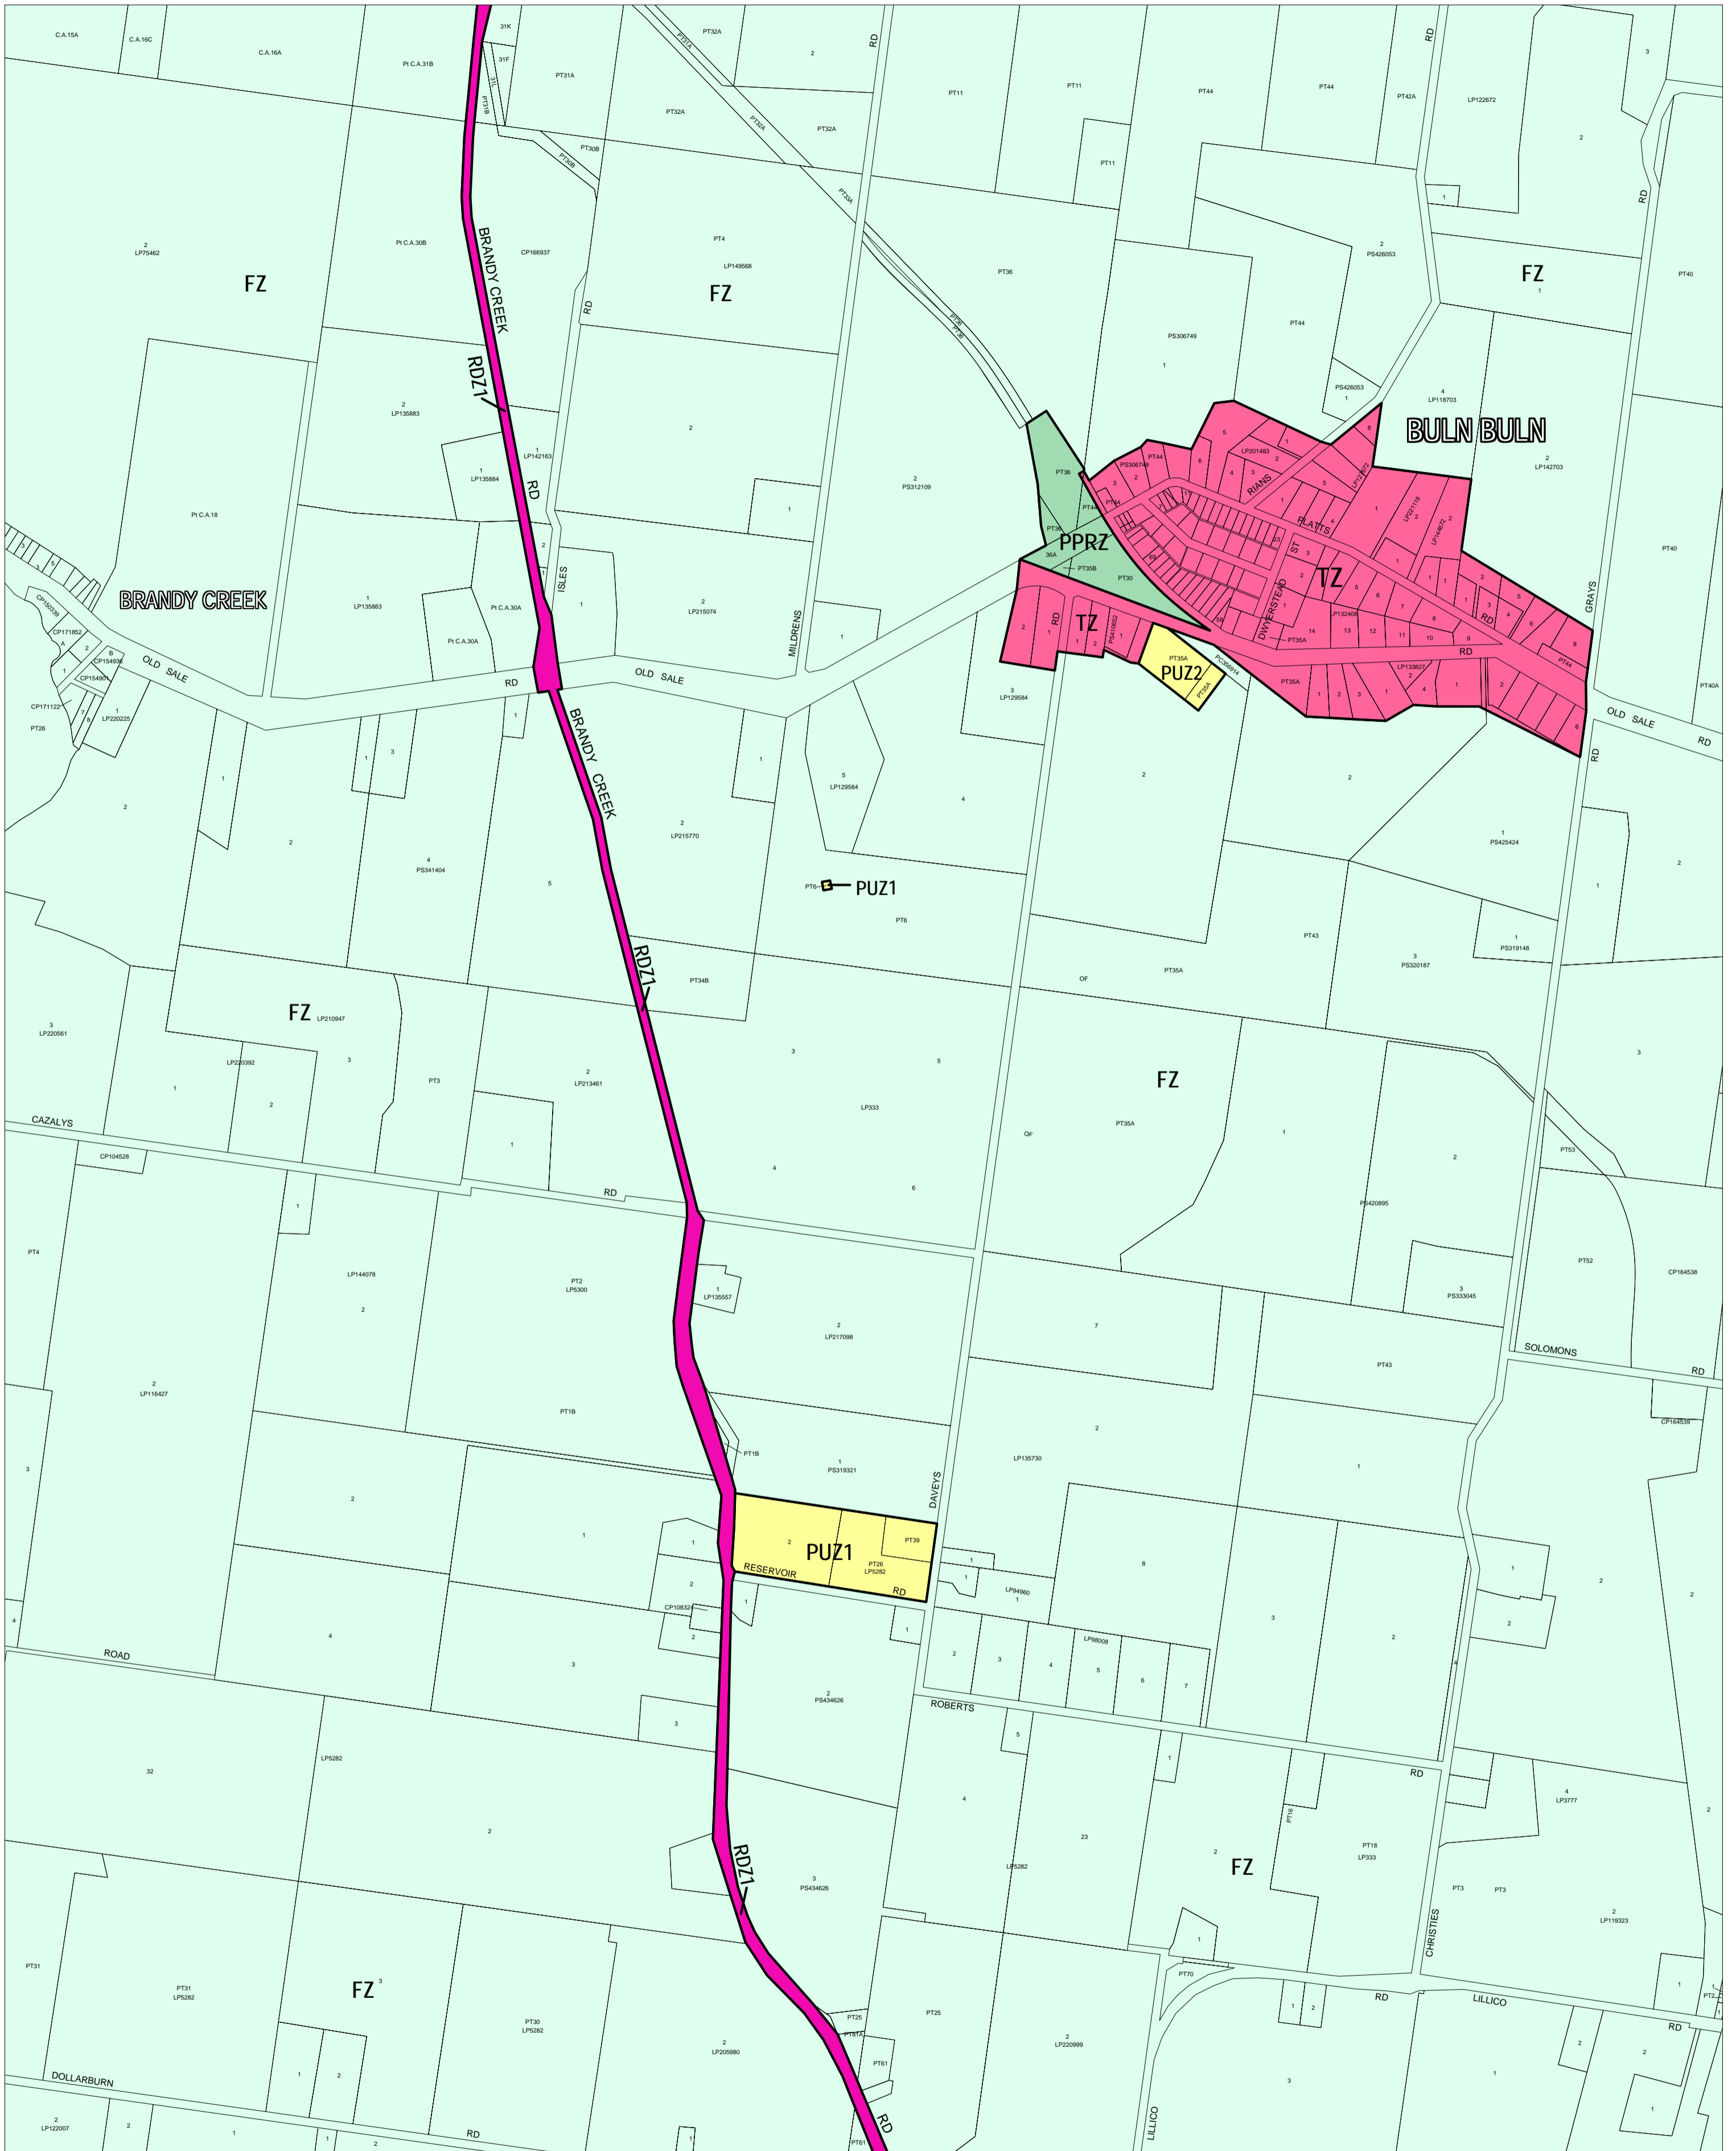

BAW BAW PLANNING SCHEME - LOCAL PROVISION

Public Land	
	Public Park And Recreation Zone
	Public Use Zone - Education
	Public Use Zone - Service And Utility
Residential	
	Road Zone - Category 1
	Township Zone
Rural	
	Farming Zone

AUSTRALIAN MAP GRID ZONE 55

Printed: 3/4/2008

AMENDMENT C55