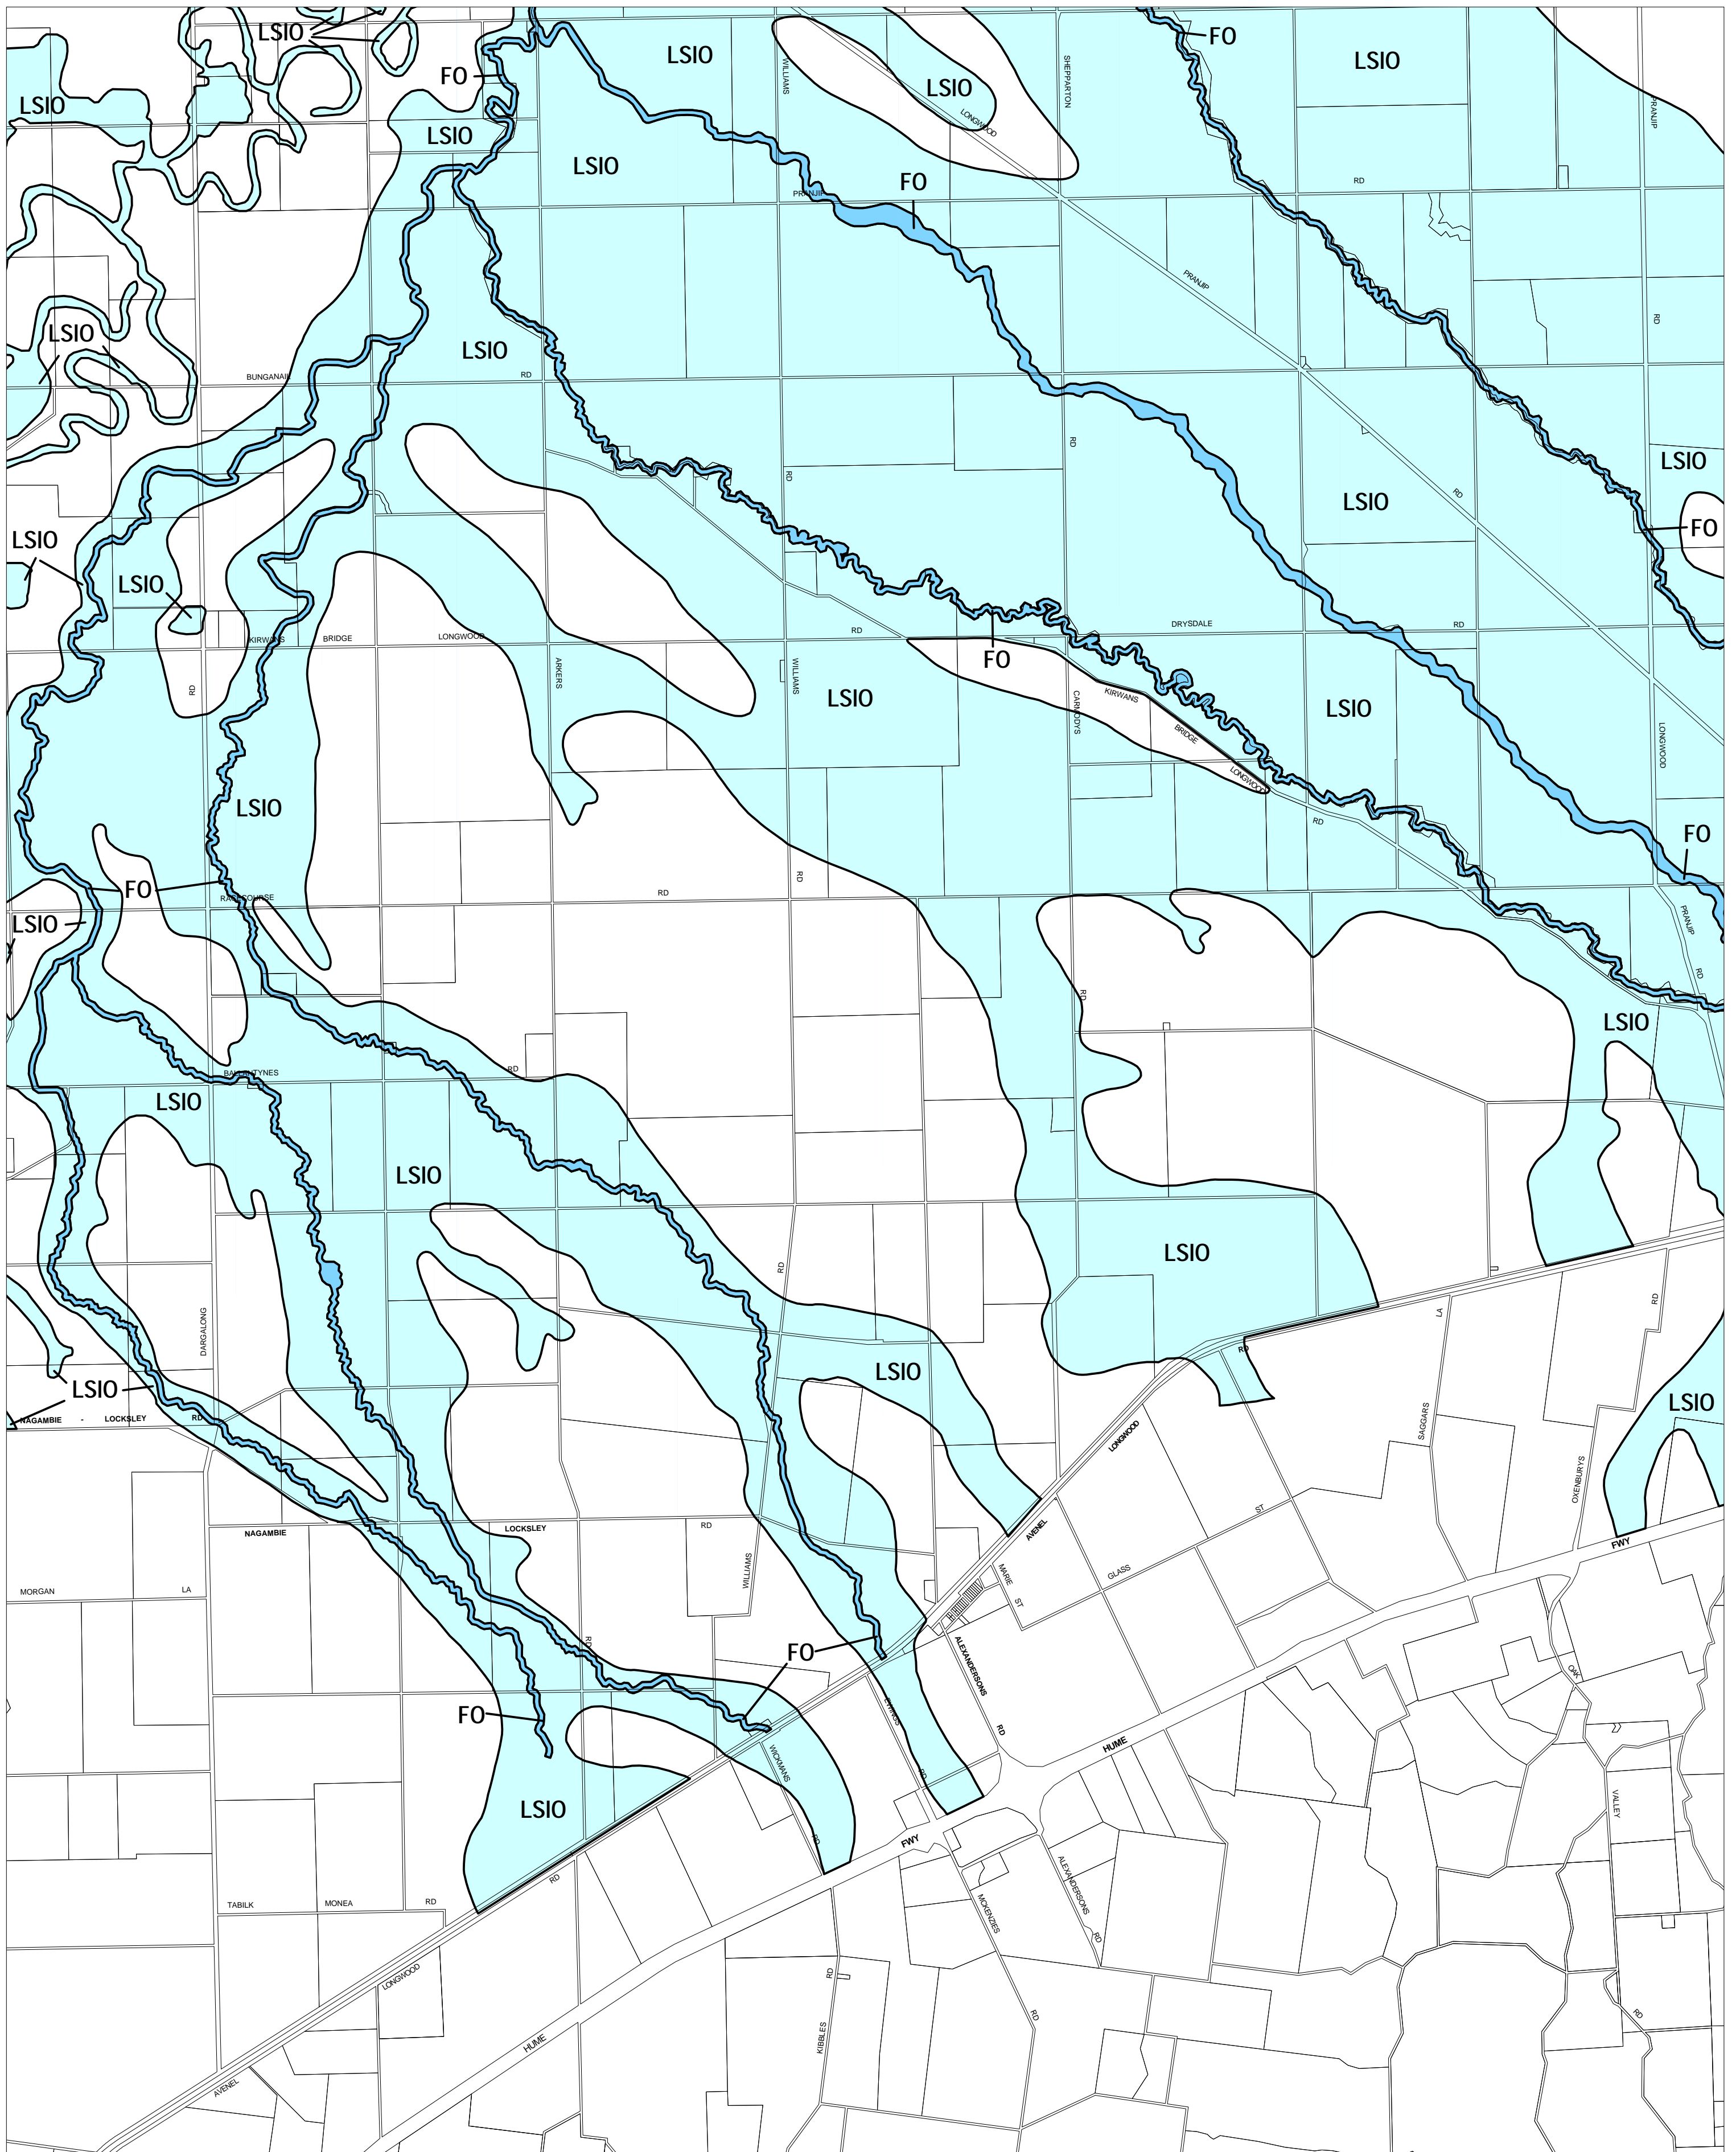

STRATHBOGIE PLANNING SCHEME - LOCAL PROVISION

Overlays

- Floodway Overlay
- Land Subject To Inundation Overlay

INDEX TO ADJOINING METRIC SERIES MAP

Amendment C14
Printed: 12/4/2006