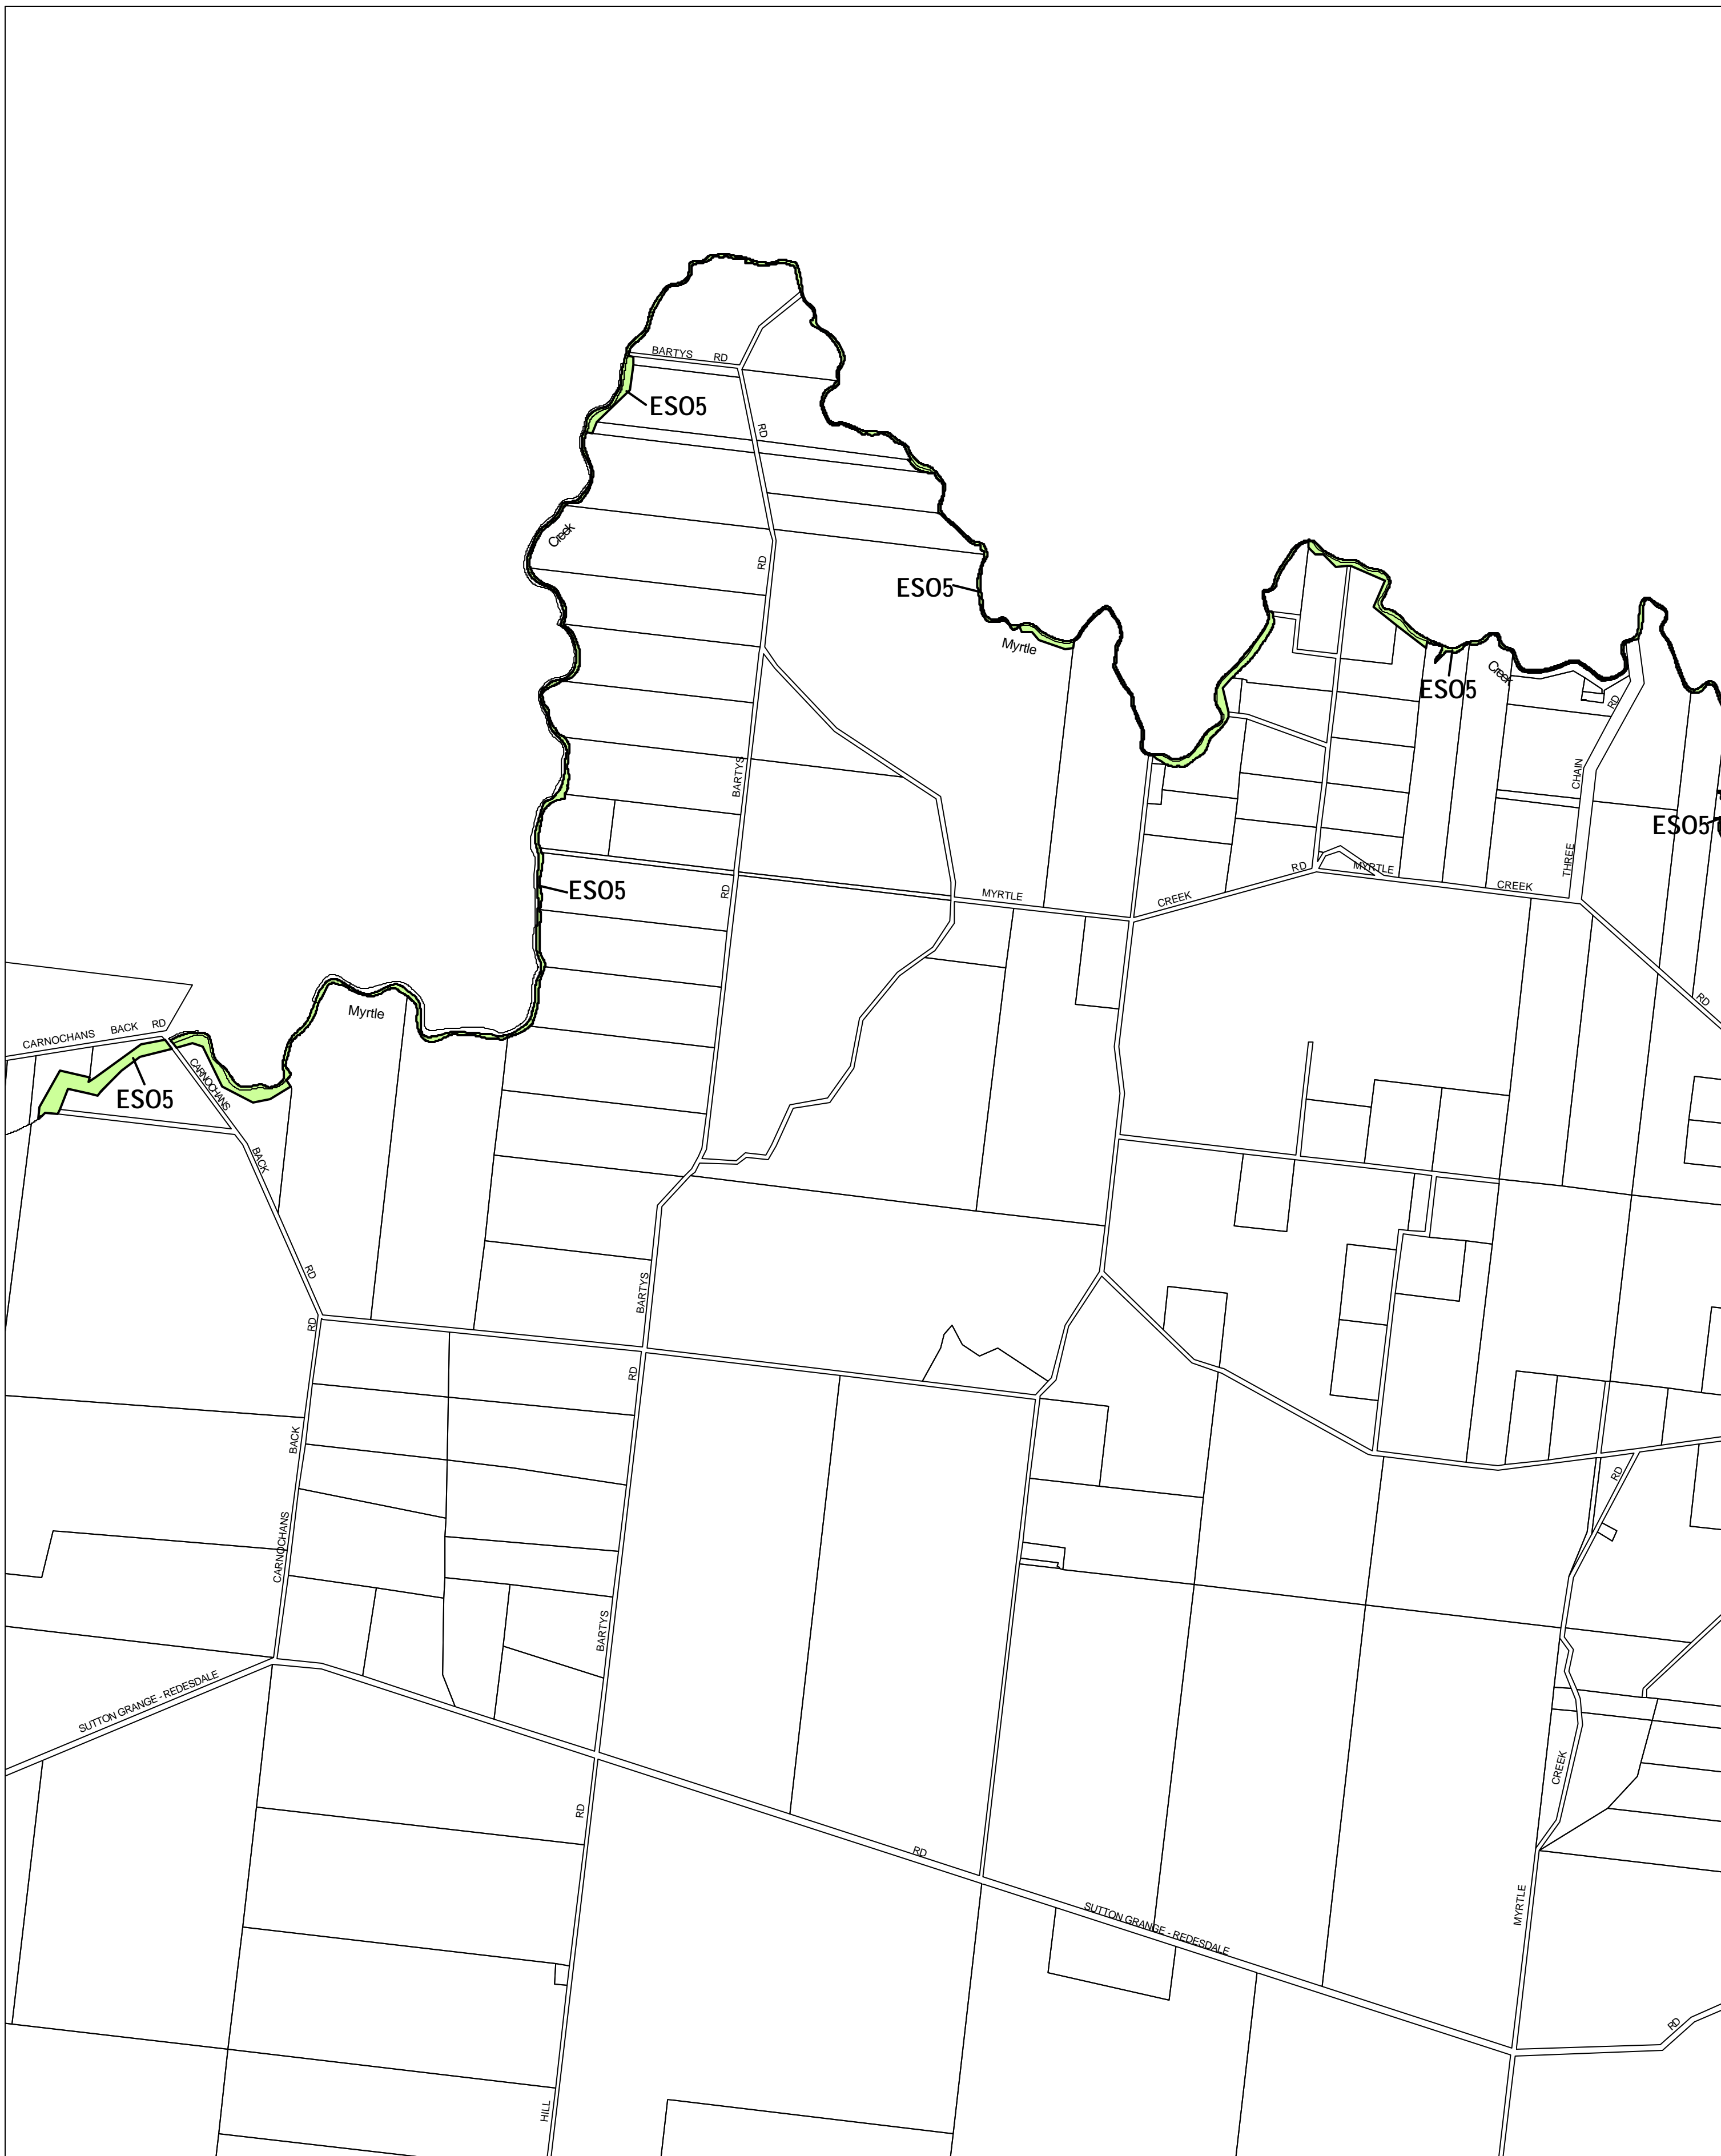

MOUNT ALEXANDER PLANNING SCHEME - LOCAL PROVISION

Overlays

ES05 Environmental Significance Overlay - Schedule 5

AUSTRALIAN MAP GRID ZONE 55

Printed: 4/10/2007