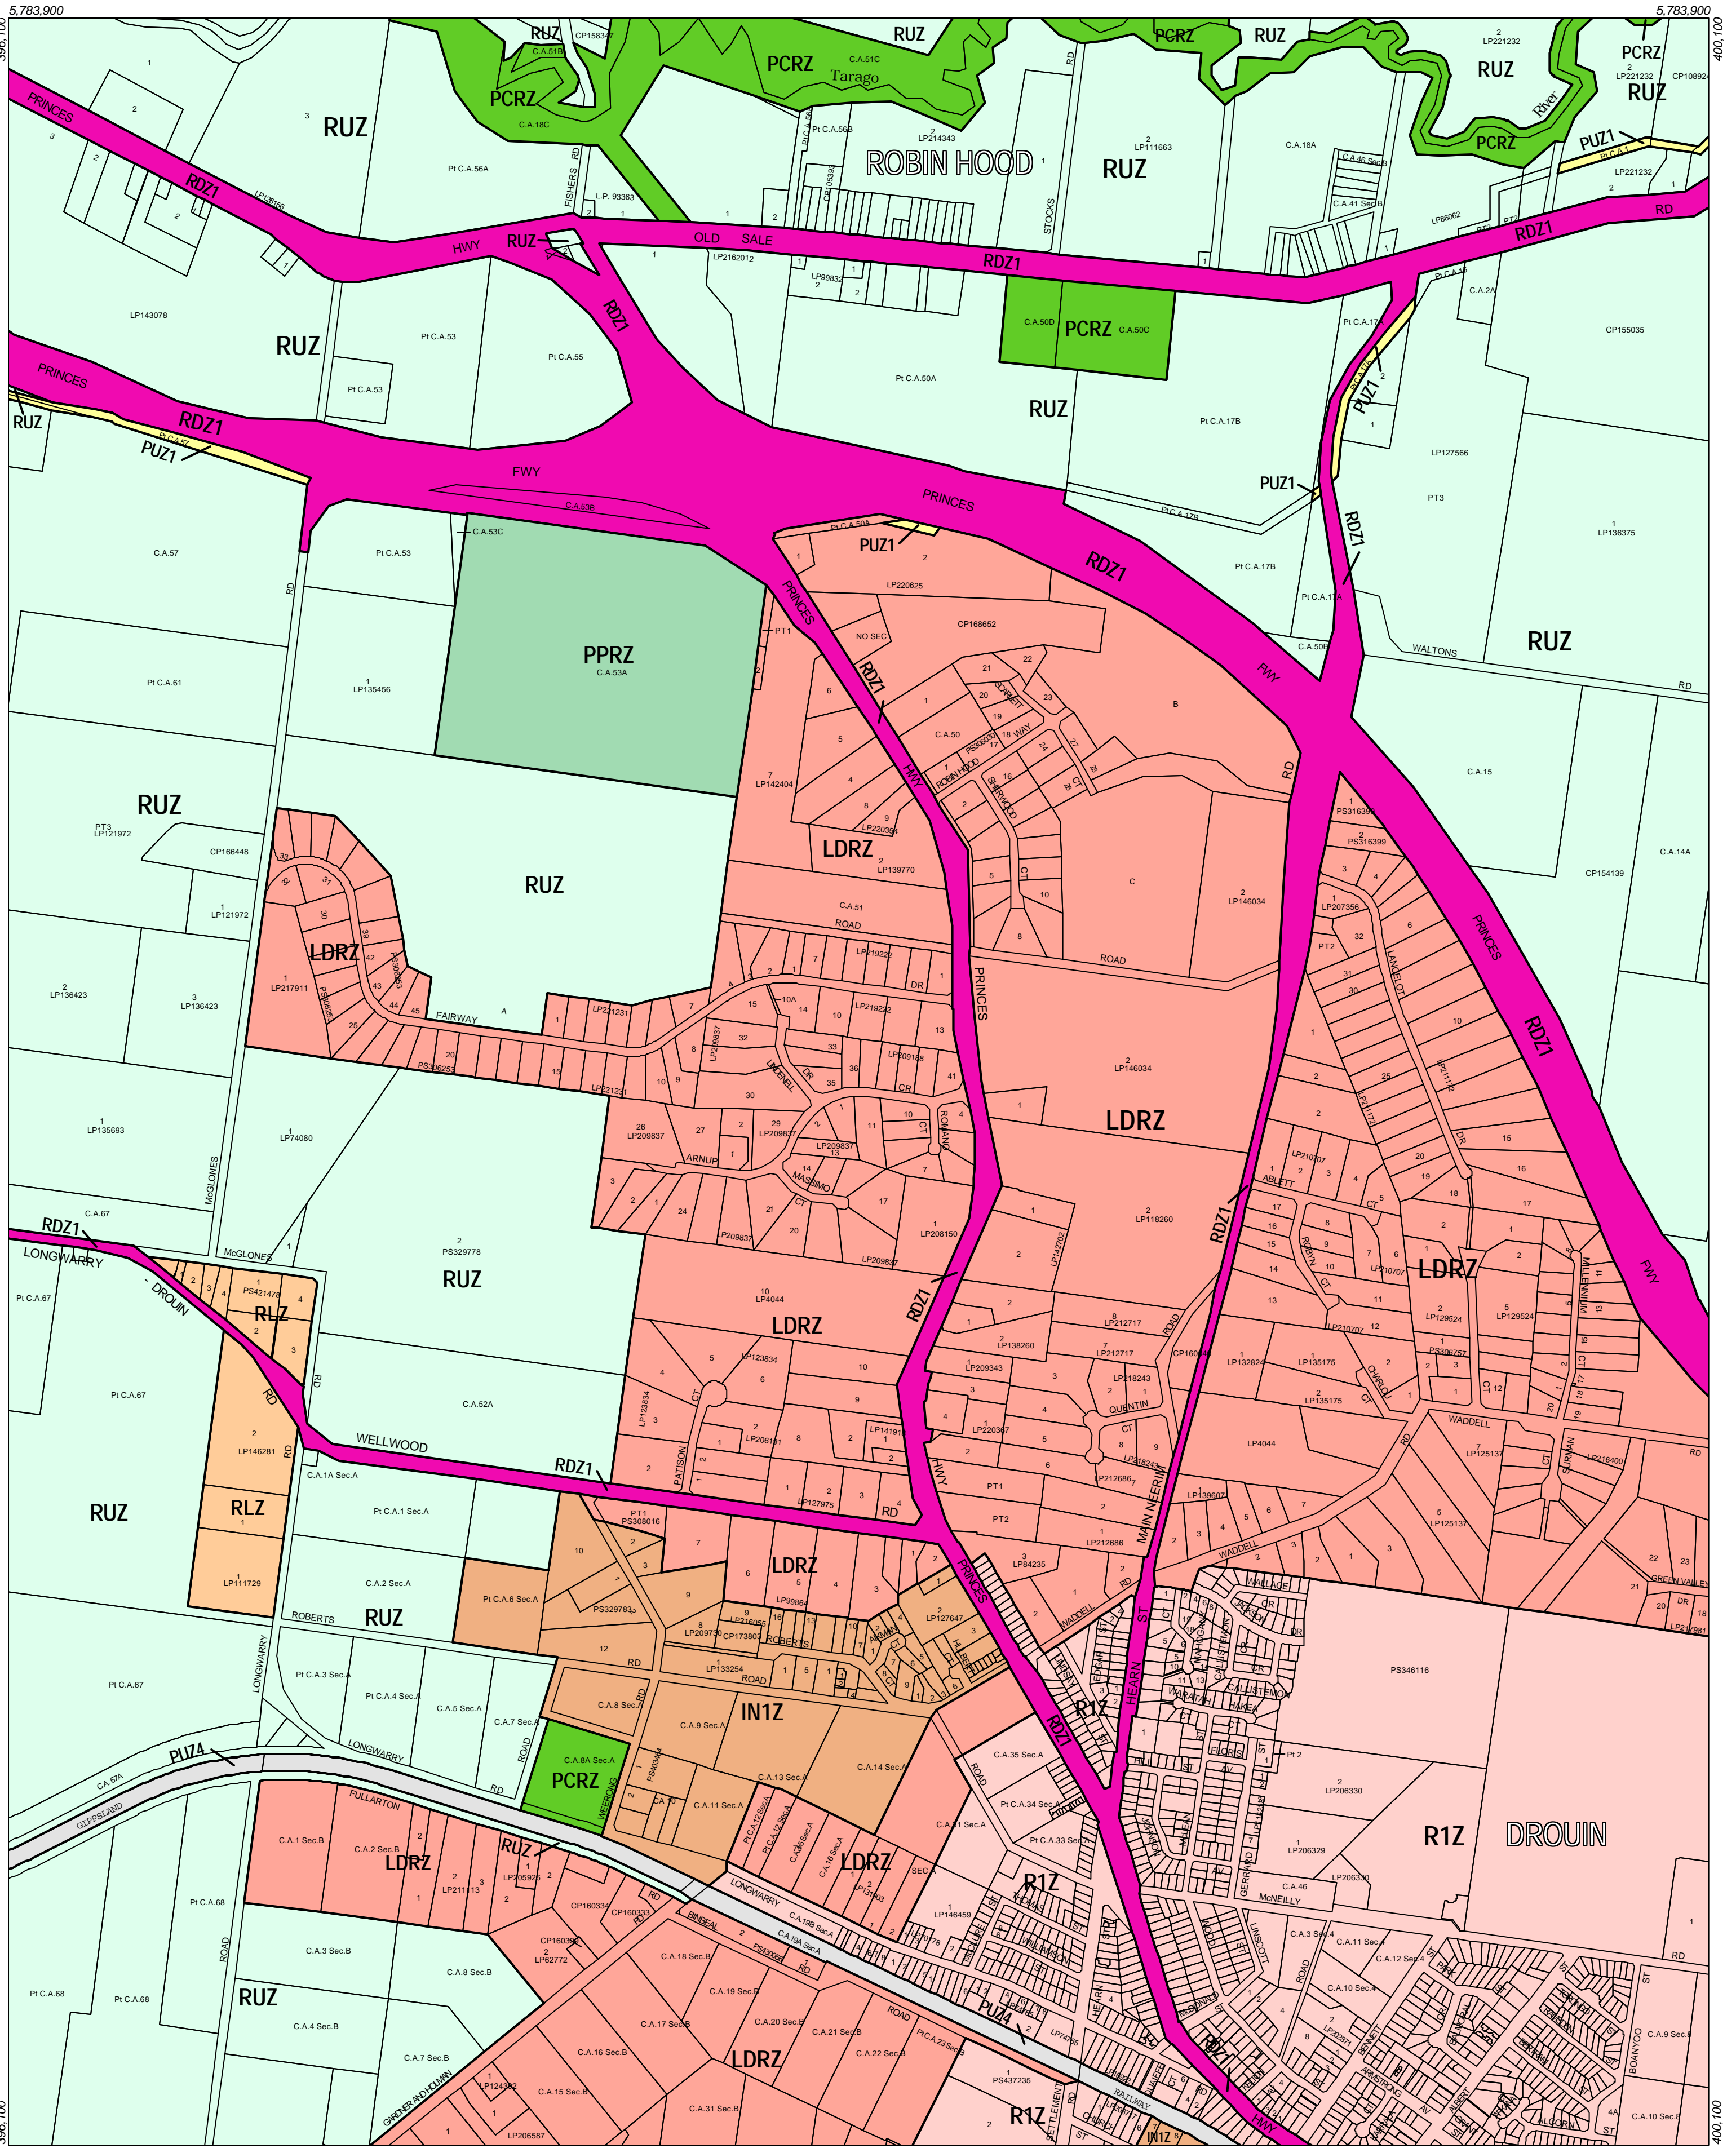

BAW BAW PLANNING SCHEME - LOCAL PROVISION

This publication is copyright. No part may be reproduced by any process except in accordance with the provisions of the Copyright Act 1968, State of Victoria.

This map should be read in conjunction with additional Planning Overlay Maps (if applicable) as indicated on the INDEX TO MAPS.

Industrial	R1Z Residential 1 Zone
IN1Z Industrial 1 Zone	R2Z Rural Living Zone
Public Land	R3Z Rural Zone
PCRZ Public Conservation And Resource Zone	
PPRZ Public Park And Recreation Zone	
PUZ1 Public Use Zone Service And Utility	
PUZ4 Public Use Zone Transport	
Road Zone Category 1	
Residential	
LDRZ Low Density Residential Zone	

200 400 600 800 1000 m

AUSTRALIAN MAP GRID ZONE 55

Amendment C17
Printed: 20/6/2003

INDEX TO ADJOINING METRIC SERIES MAP

Victoria
The Place To Be