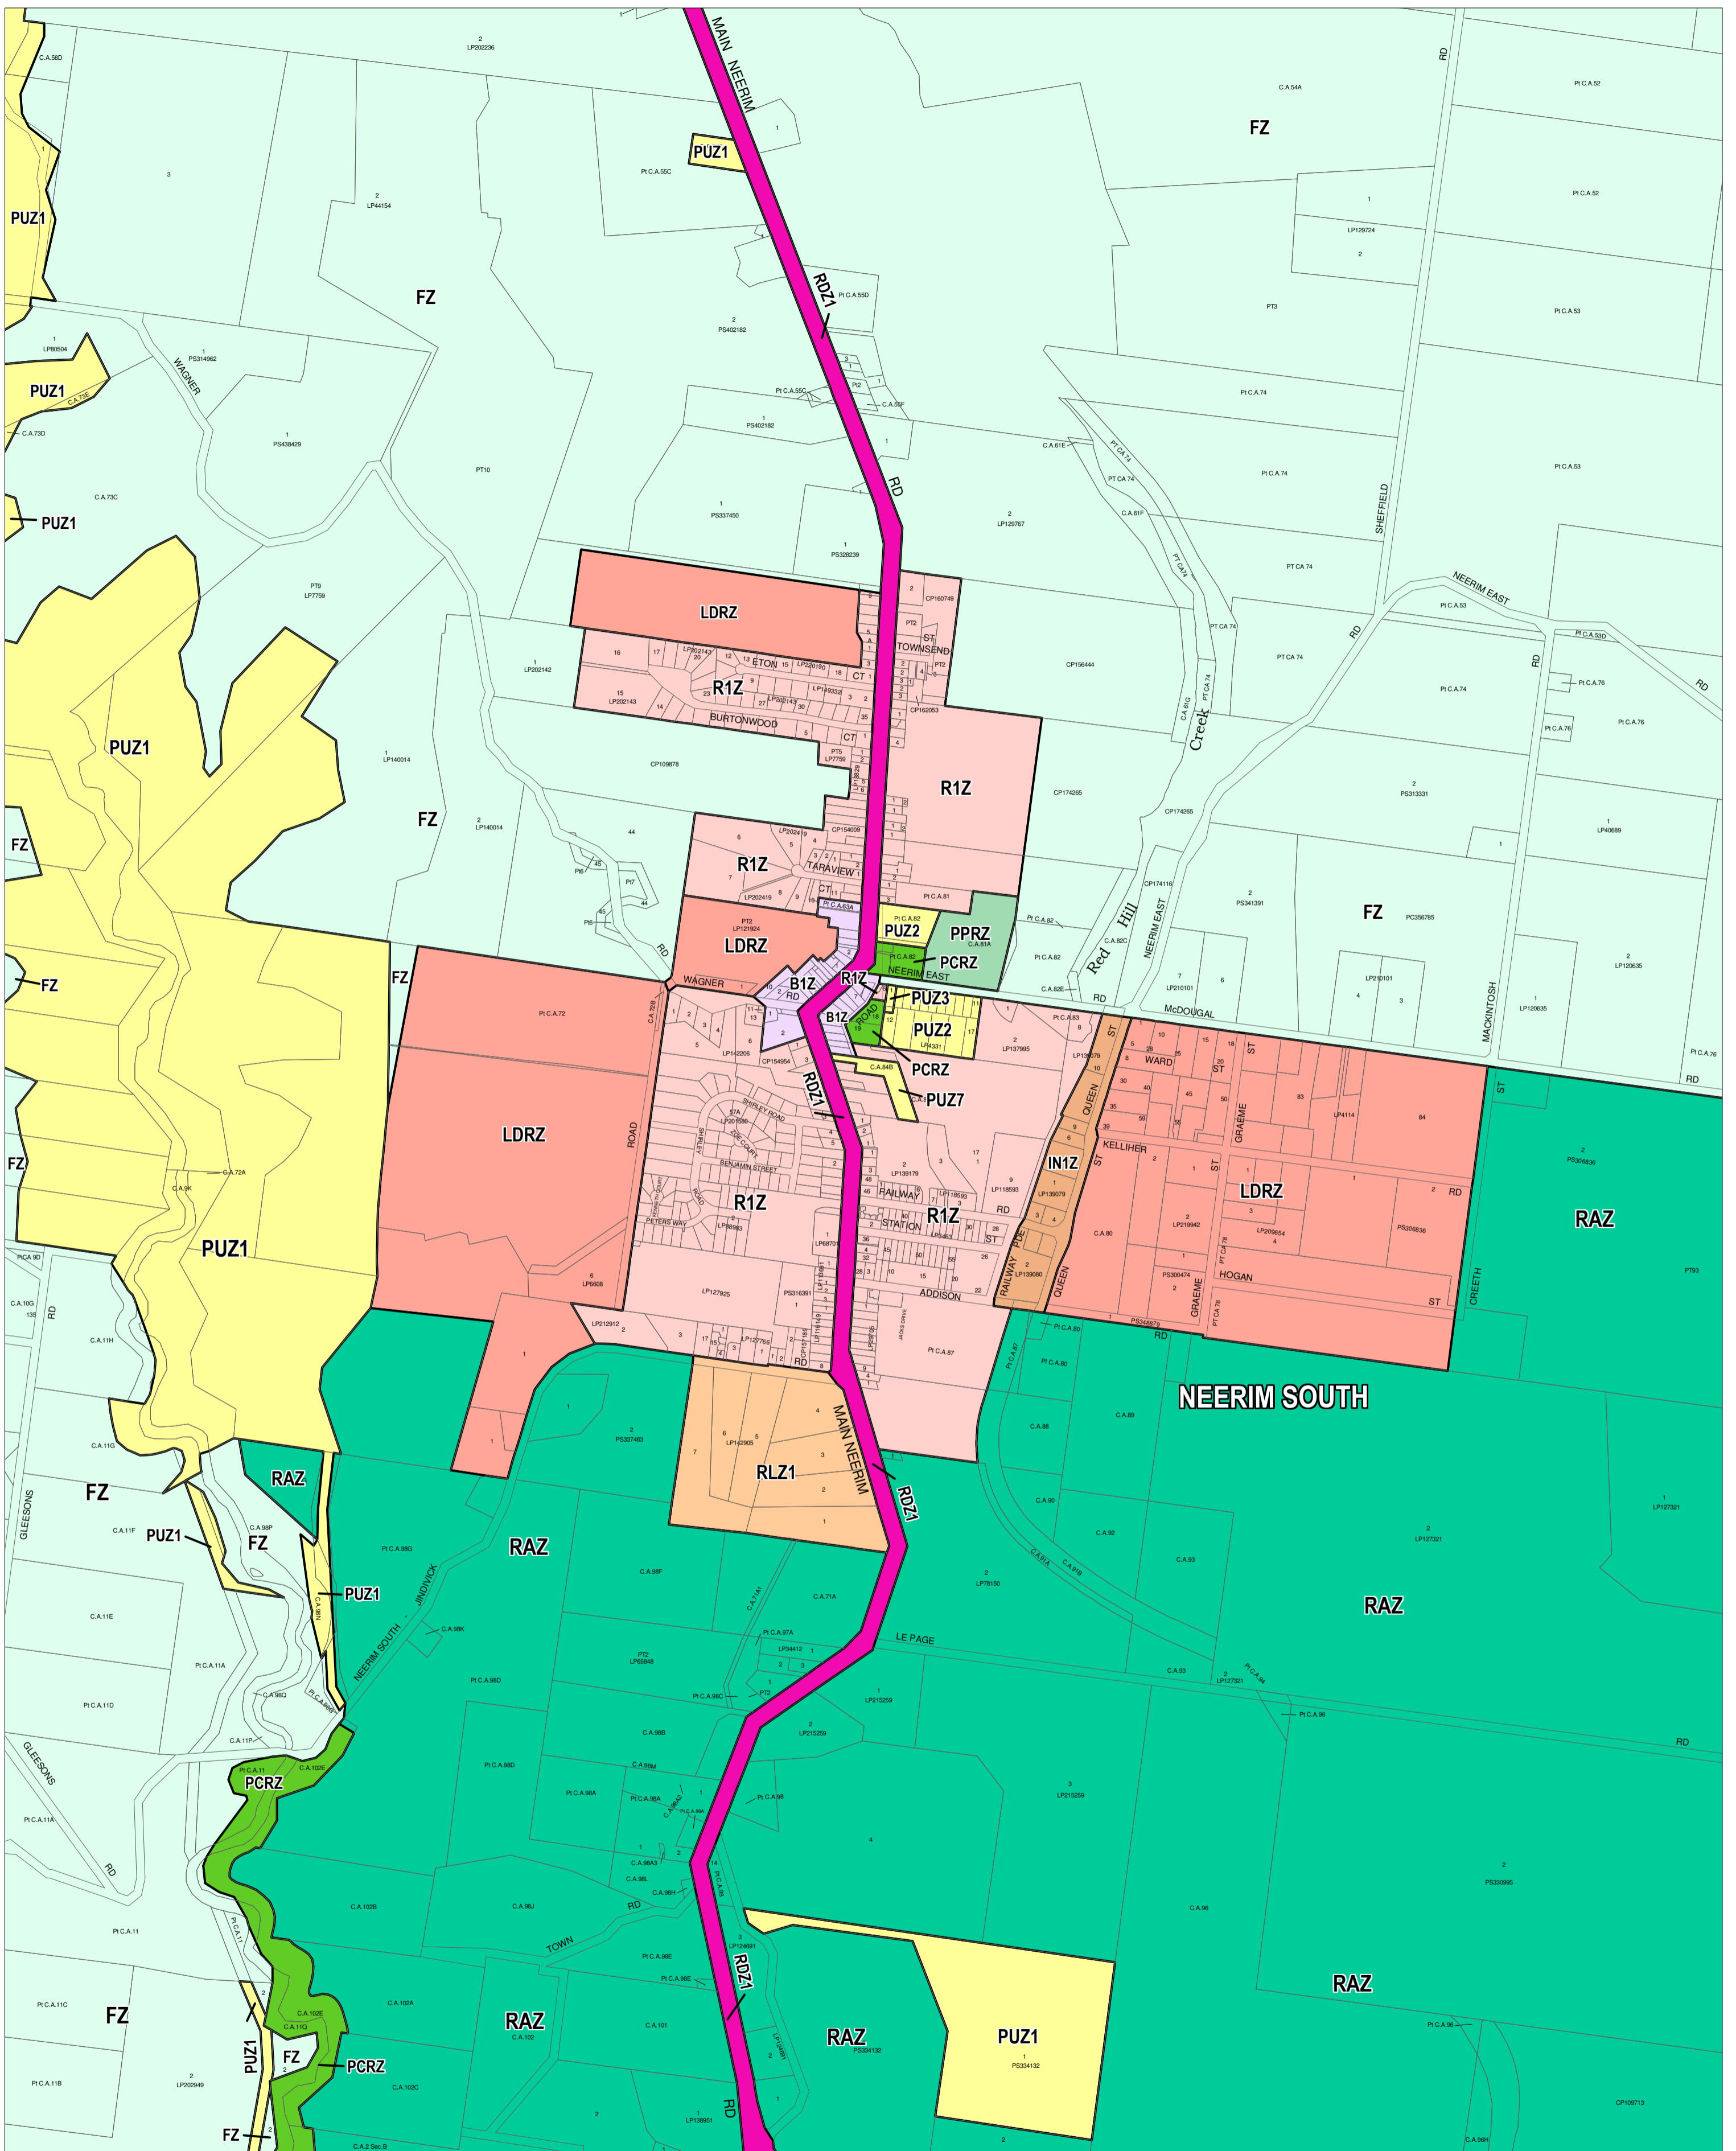

BAW BAW PLANNING SCHEME - LOCAL PROVISION

Business	Public Use Zone - Service And Utility
B1Z Business 1 Zone	PUZ1
Industrial	Road Zone - Category 1
I1Z Industrial 1 Zone	RDZ1
Public Land	Residential
PCRZ Public Conservation And Resource Zone	LDRZ Low Density Residential Zone
PPRZ Public Park And Recreation Zone	R1Z Residential 1 Zone
PUZ2 Public Use Zone - Education	Rural
PUZ3 Public Use Zone - Health And Community	FZ Farming Zone
PUZ7 Public Use Zone - Other Public Use	RAZ Rural Activity Zone
	RLZ1 Rural Living Zone - Schedule 1

Printed: 29/4/2013

AMENDMENT C99