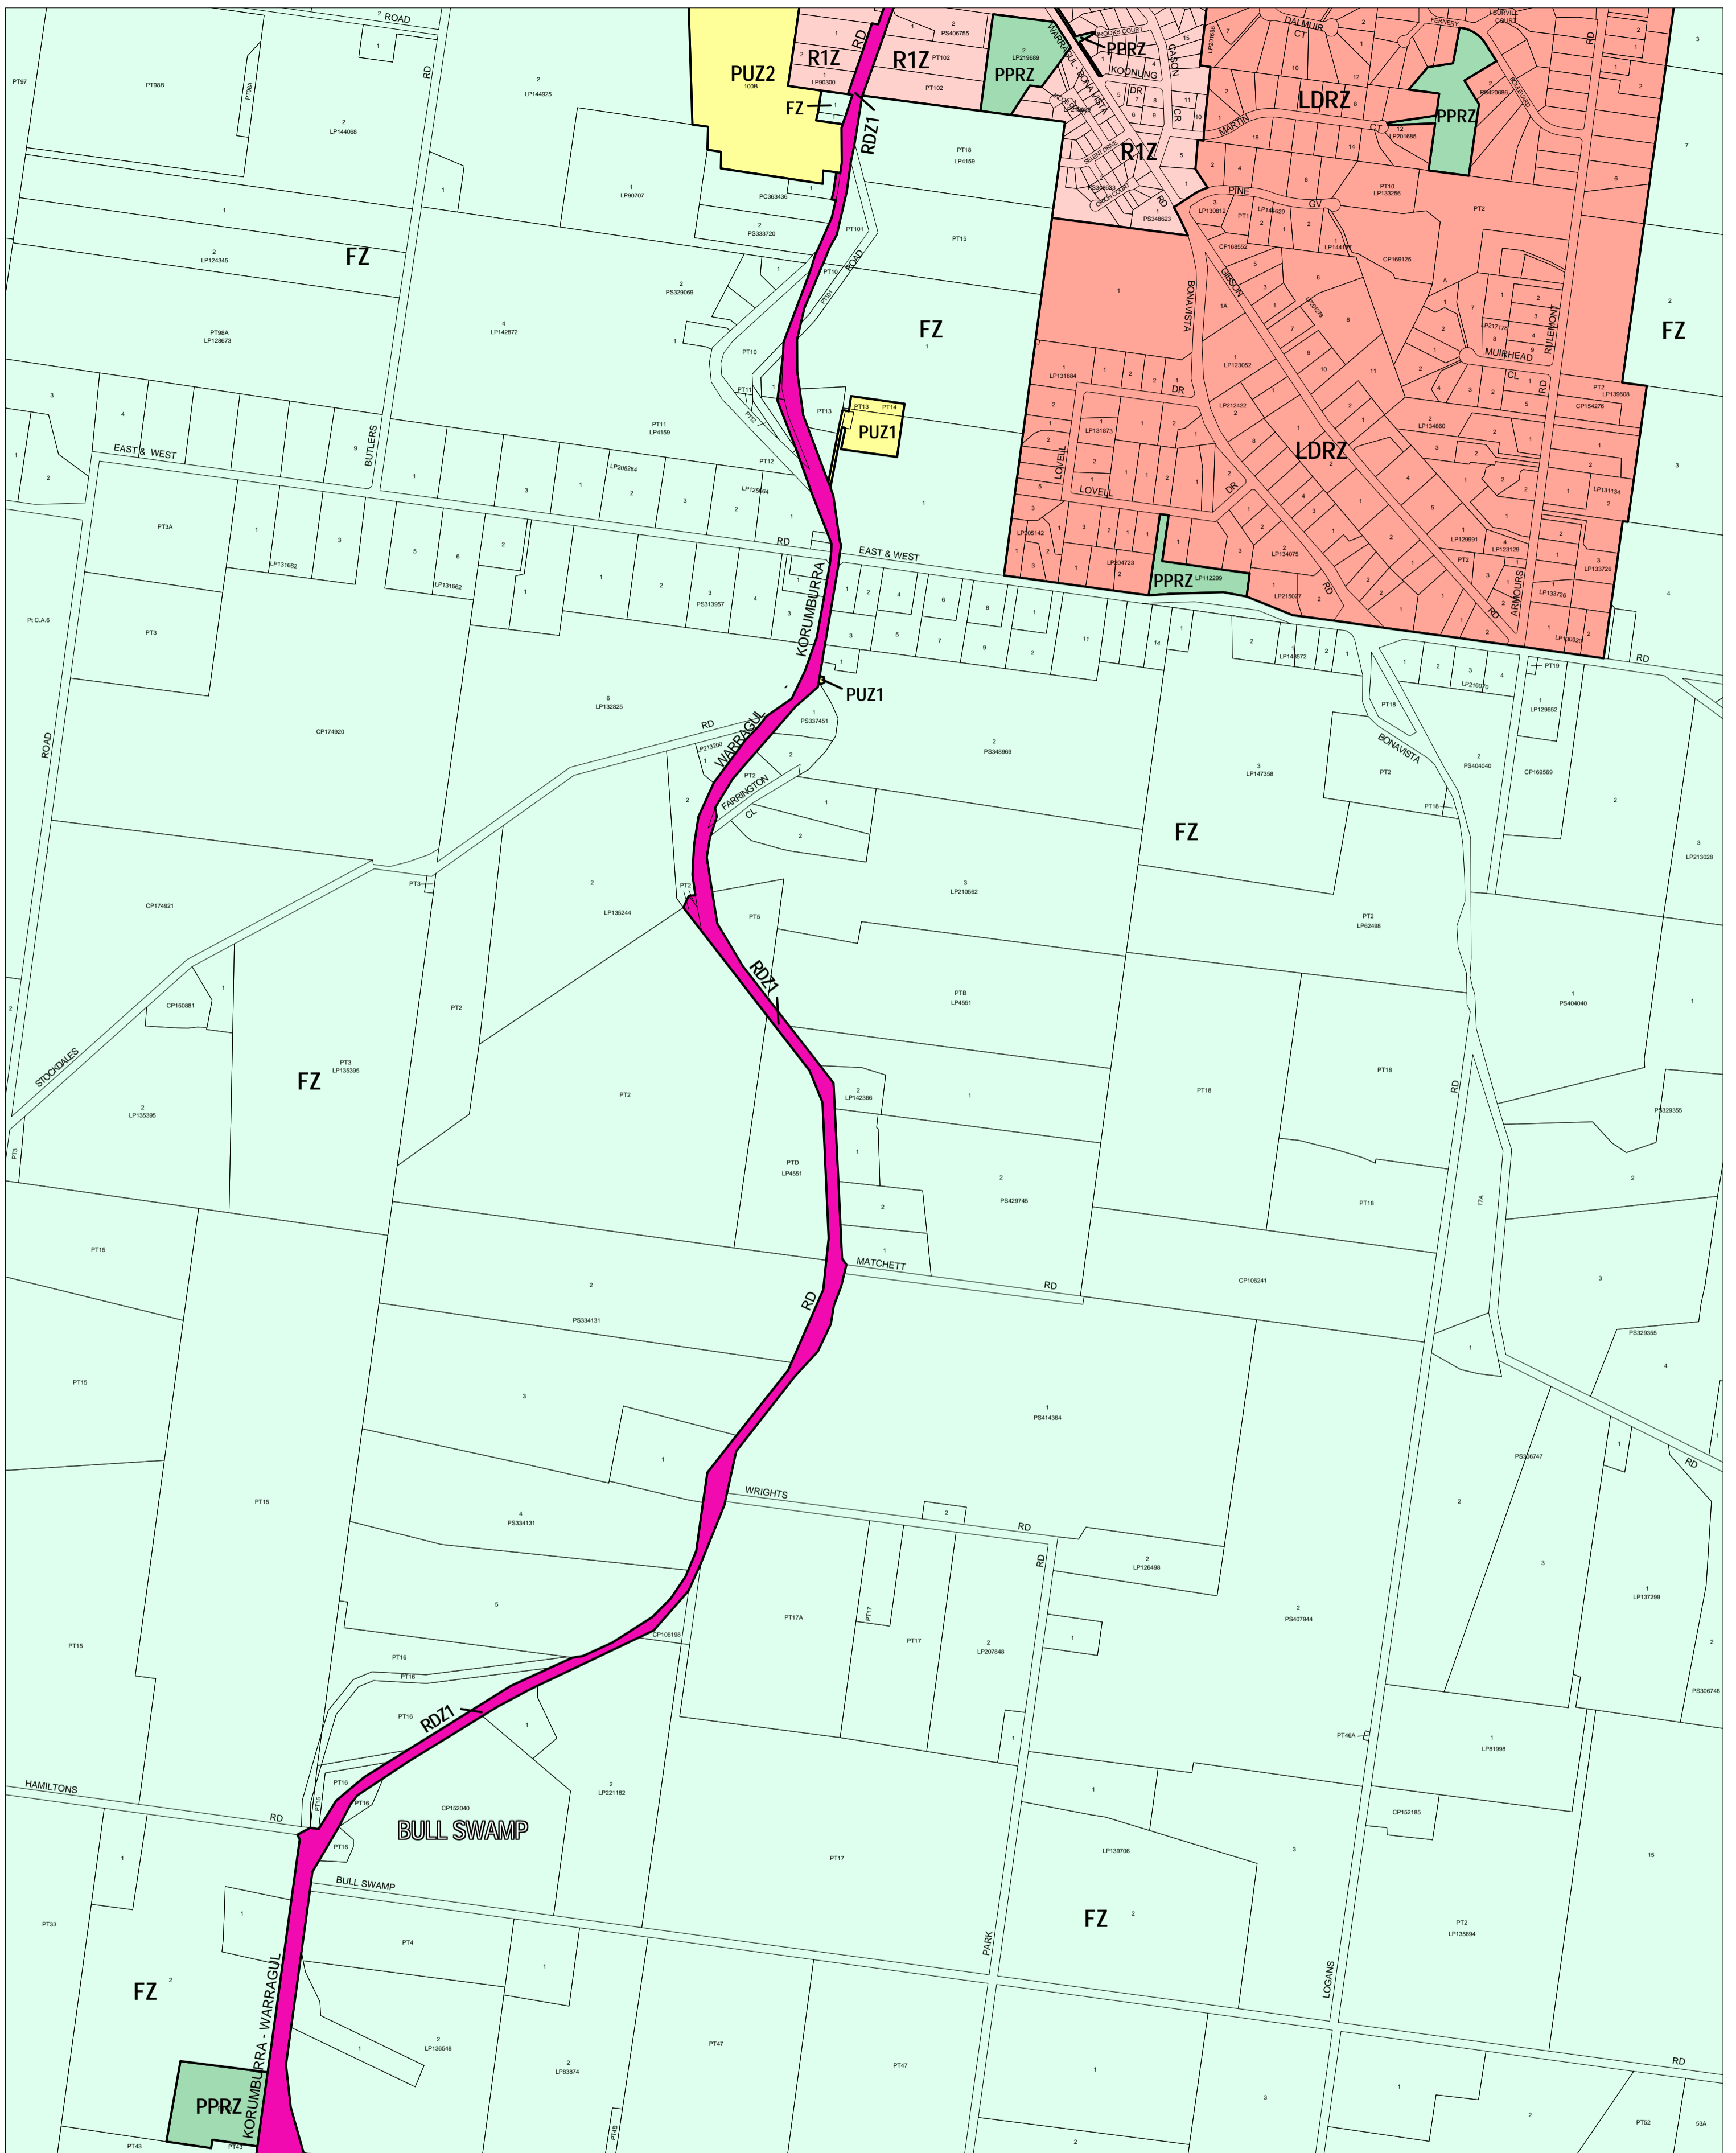

BAW BAW PLANNING SCHEME - LOCAL PROVISION

1. **Public Land**
2. PPRZ Public Park And Recreation Zone
   - PUZ2 Public Use Zone - Education
   - PUZ1 Public Use Zone - Service And Utility
3. **Road**
4. RDZ1 Road Zone - Category 1
5. **Residential**
6. LDRZ Low Density Residential Zone
   - R1Z Residential 1 Zone
7. **Rural**
8. FZ Farming Zone

AUSTRALIAN MAP GRID ZONE 55

INDEX TO ADJOINING METRIC SERIES MAP

Printed: 1/2/2008

AMENDMENT C48