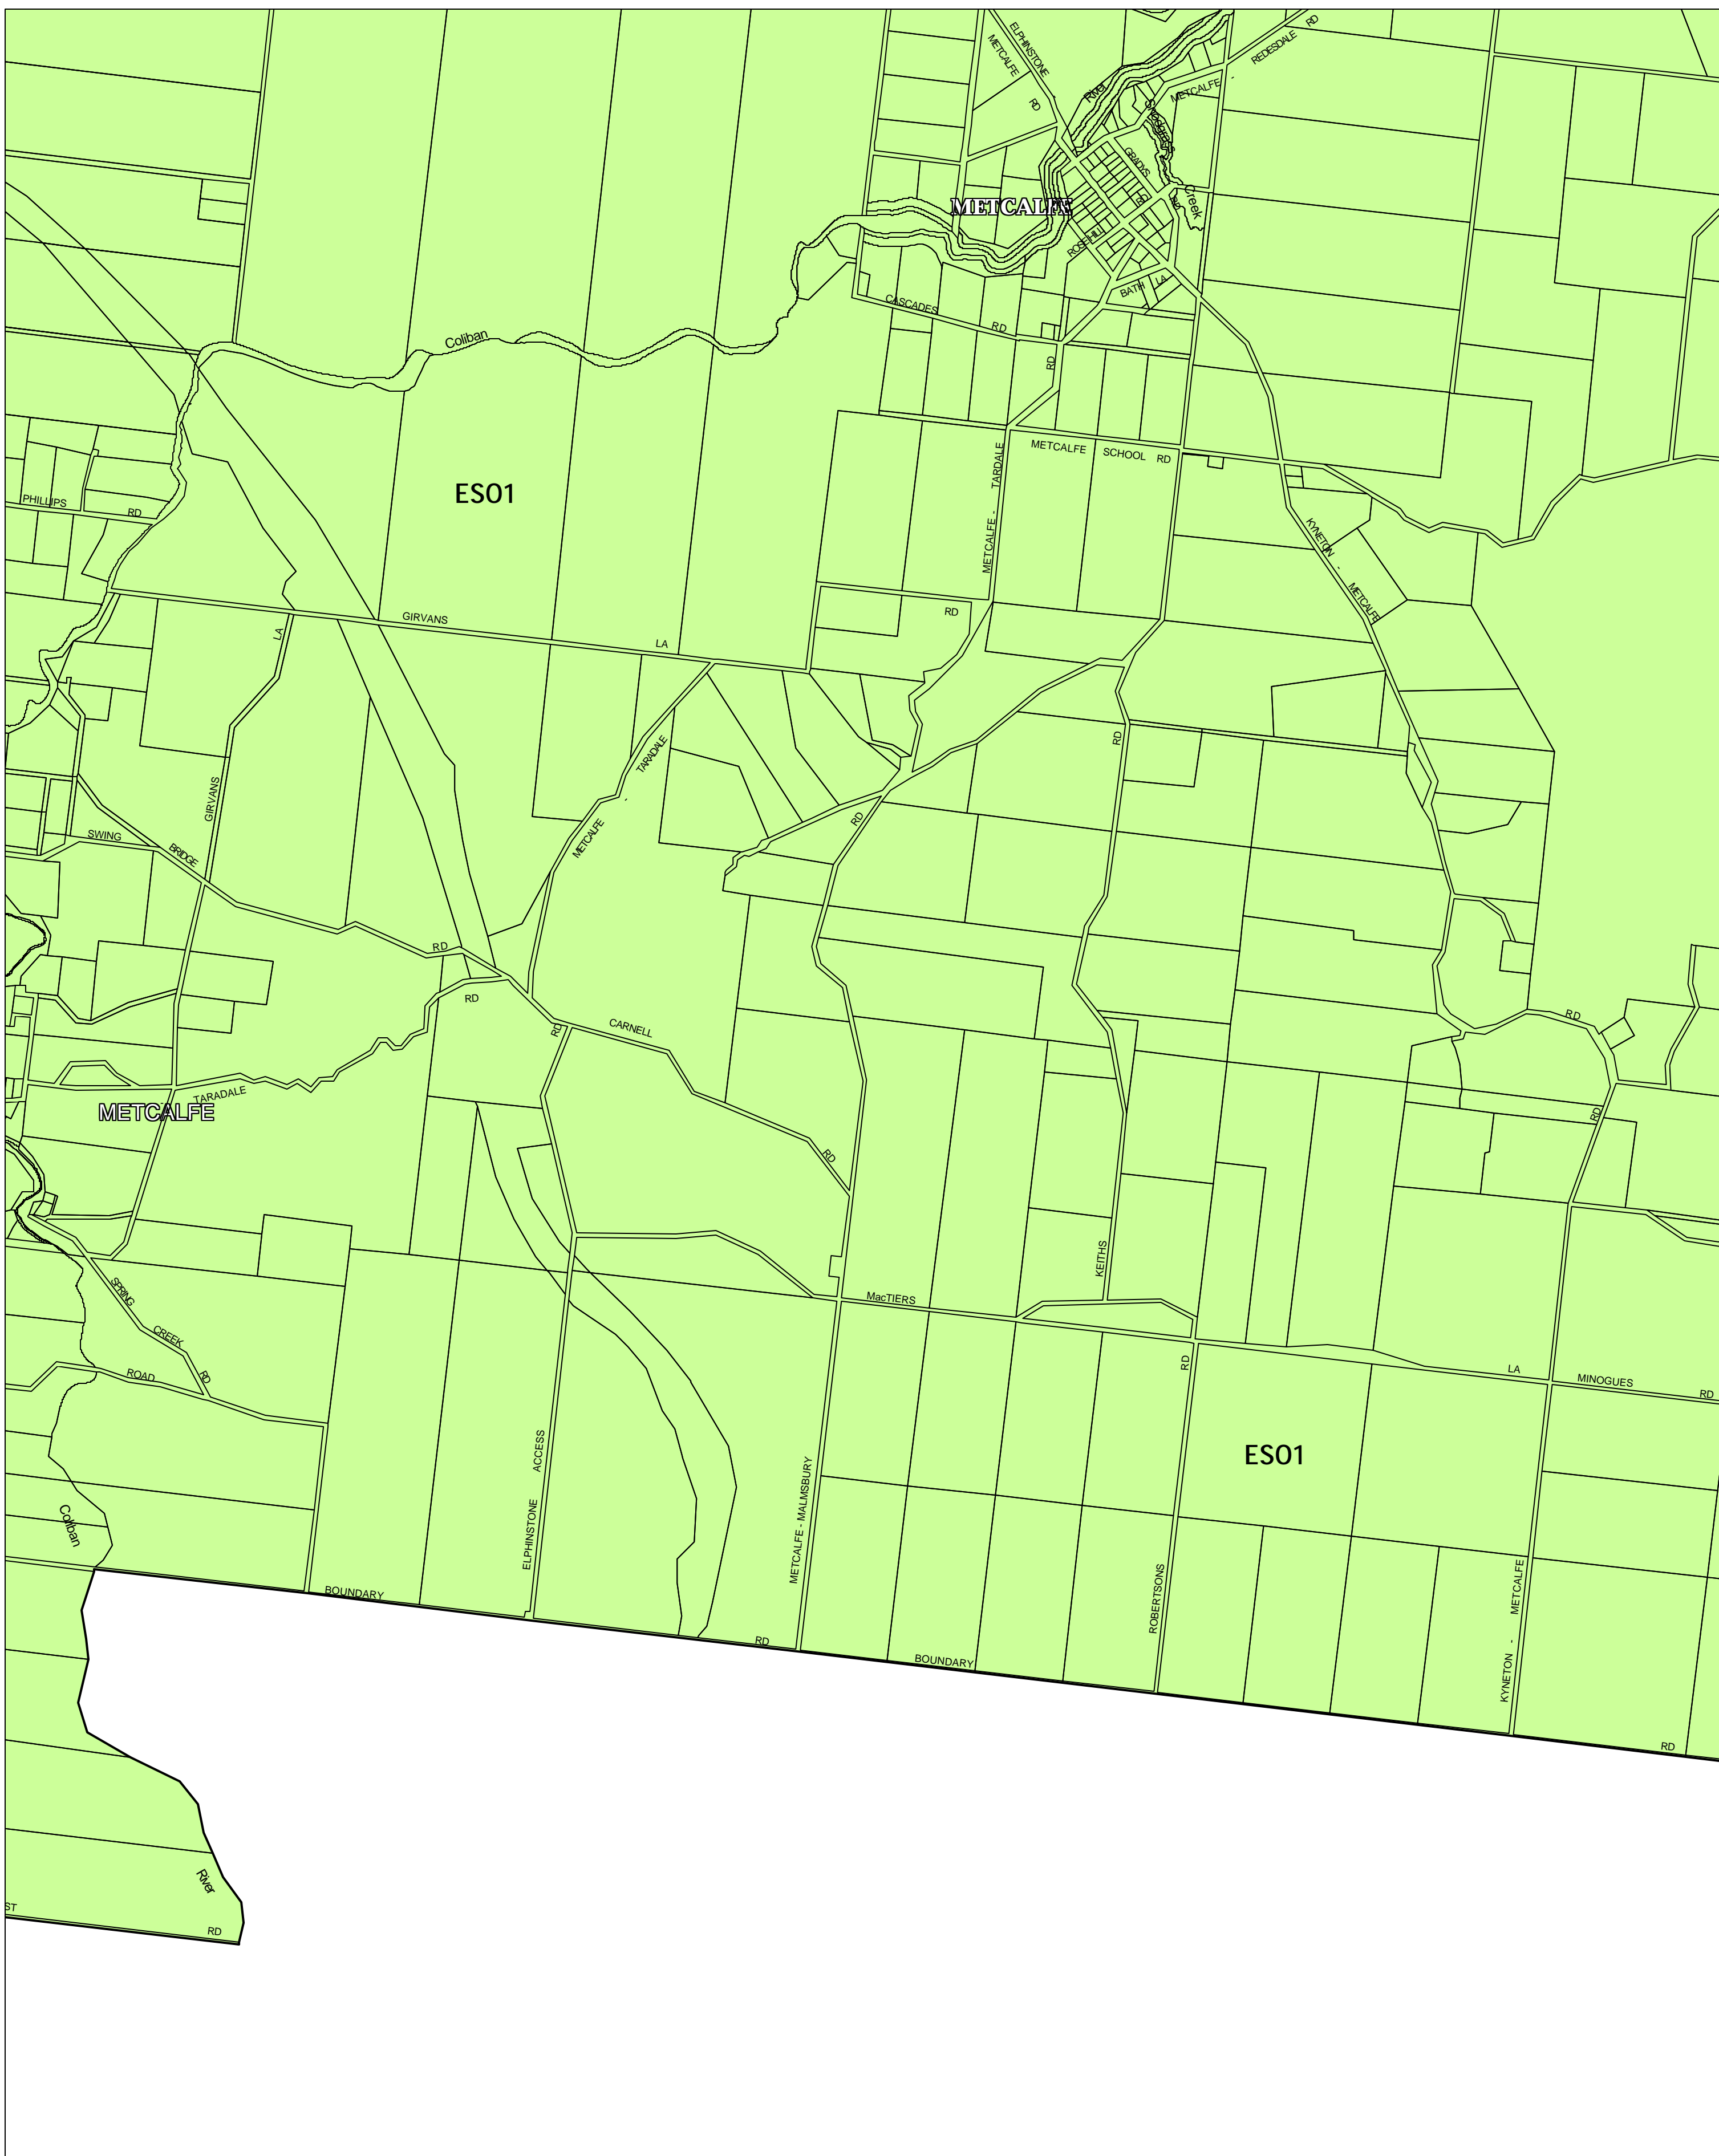

MOUNT ALEXANDER PLANNING SCHEME - LOCAL PROVISION

Overlays

ES01 Environmental Significance Overlay - Schedule 1

AUSTRALIAN MAP GRID ZONE 55

Printed: 3/10/2007