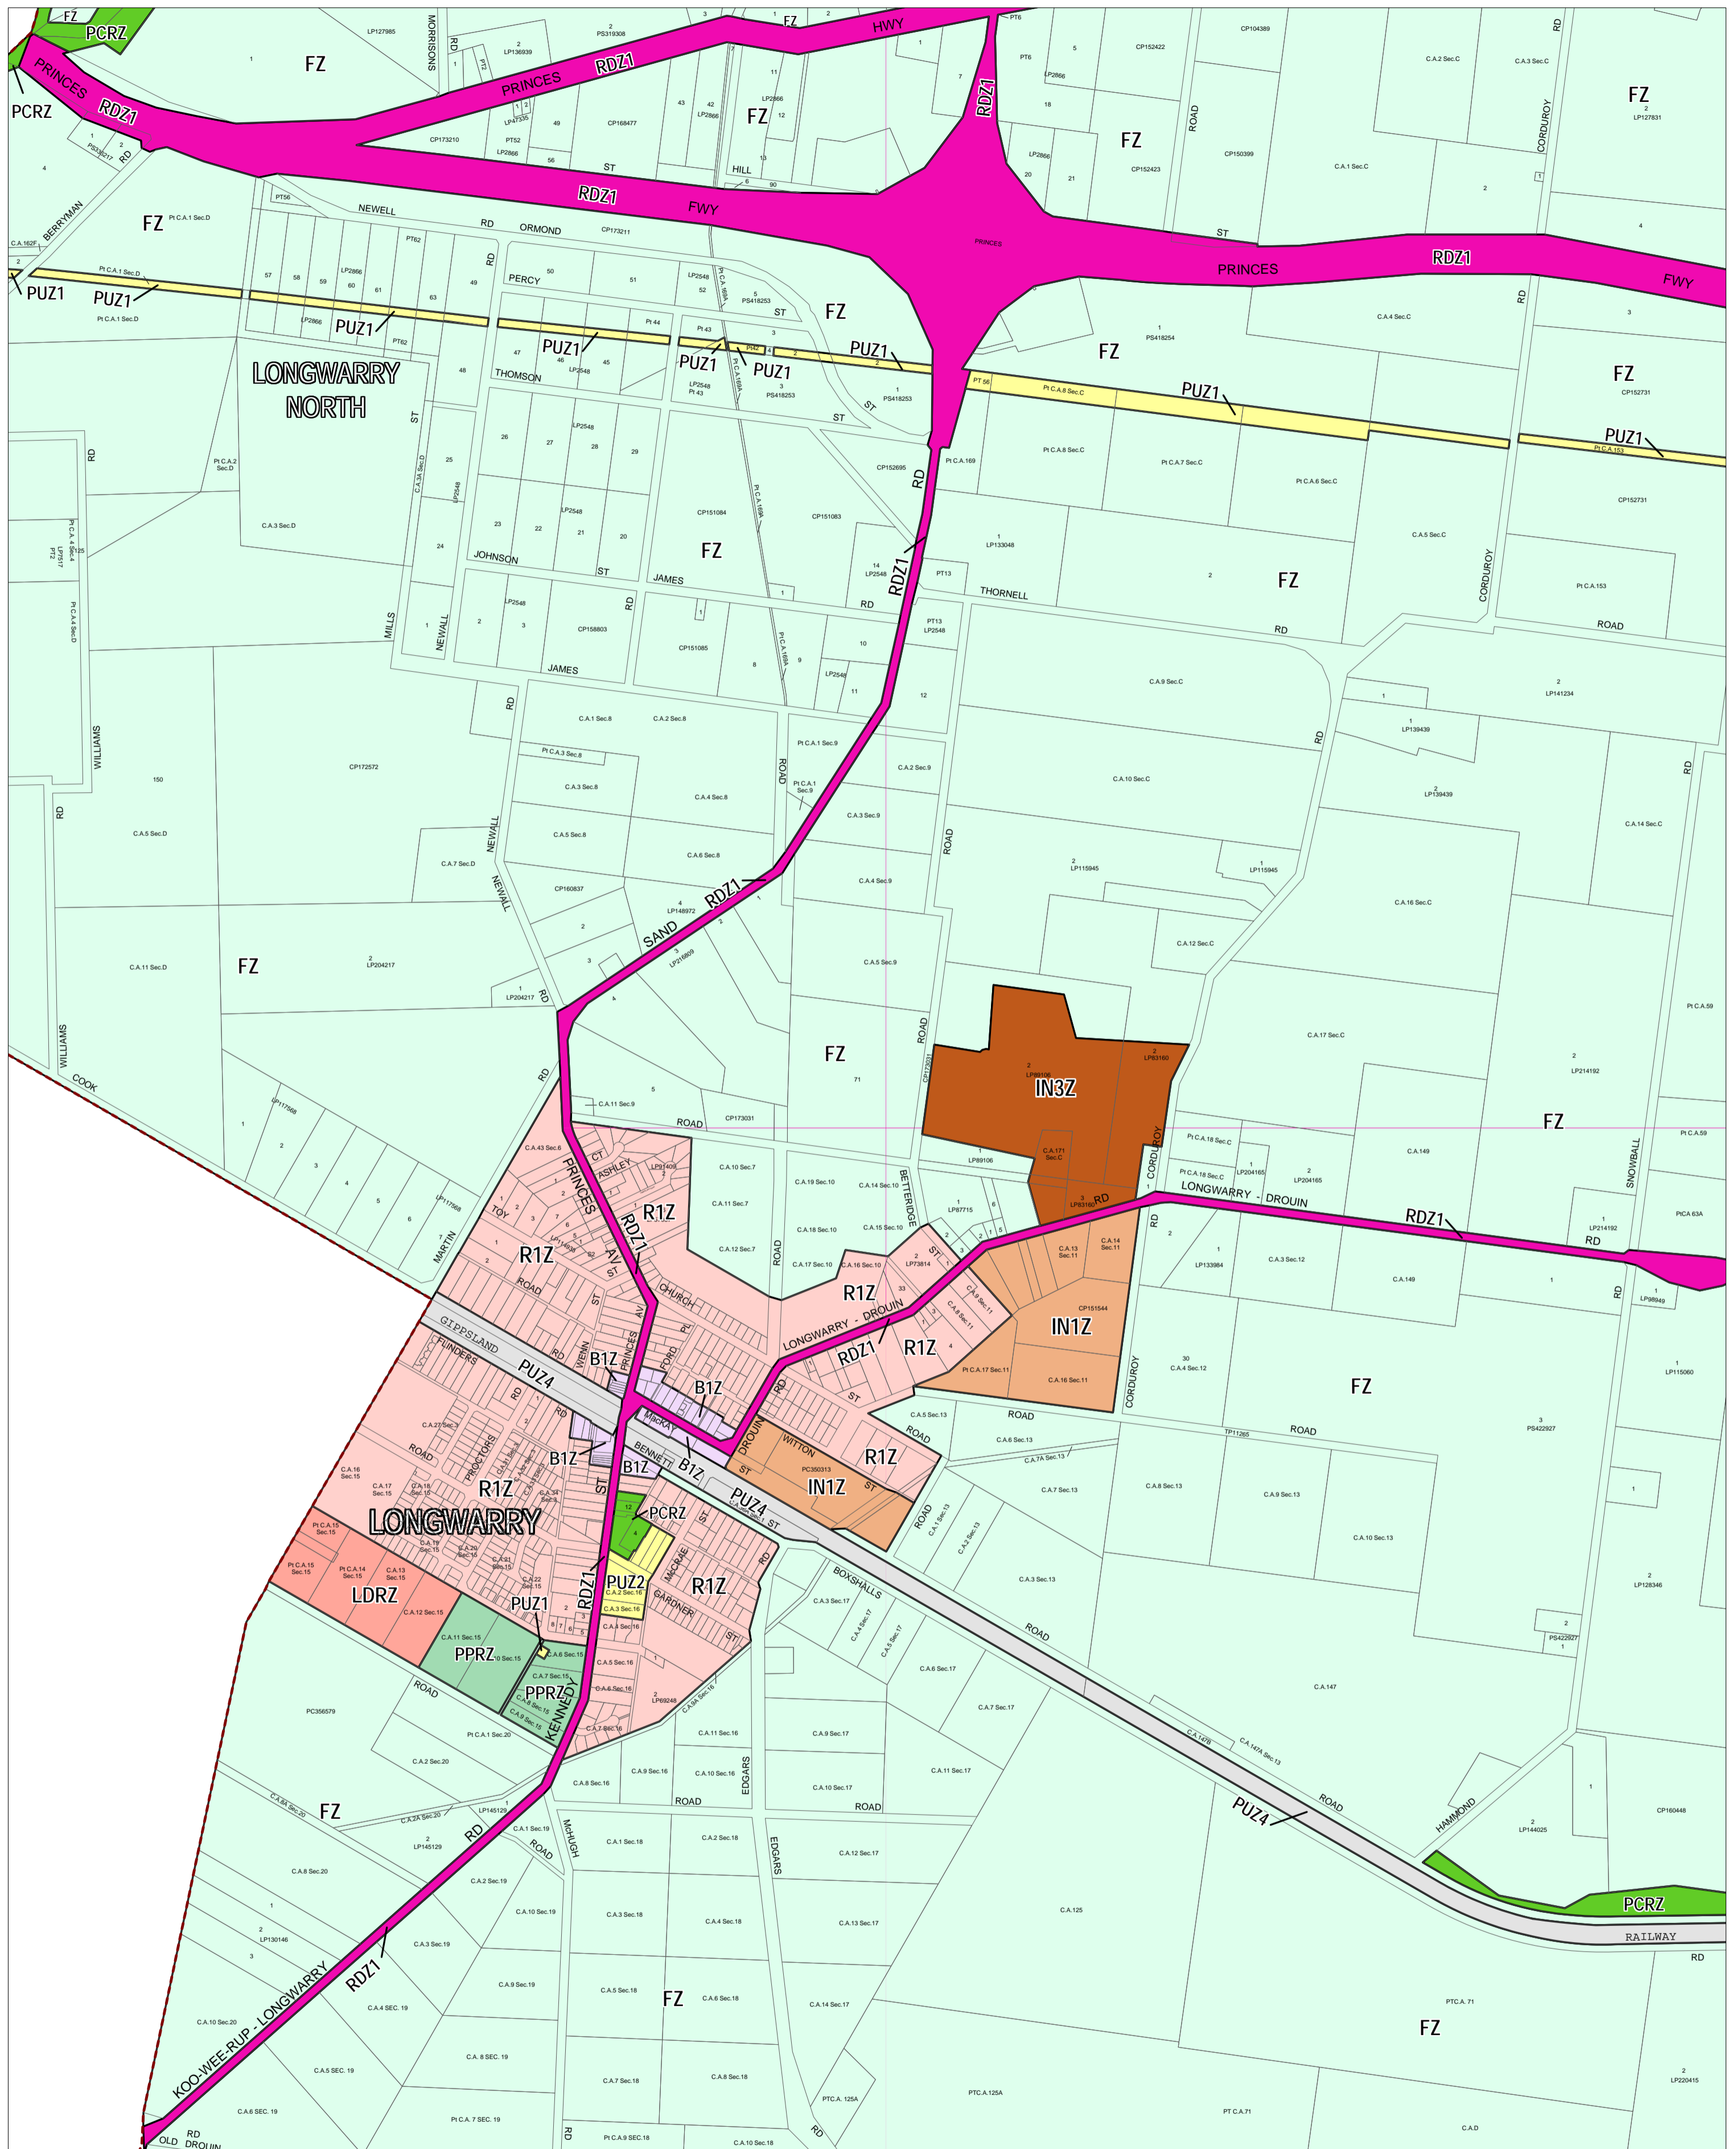

BAW BAW PLANNING SCHEME - LOCAL PROVISION

Business	B1Z Business 1 Zone	PUZ1 Public Use Zone - Transport
Industrial	IN1Z Industrial 1 Zone	RDZ1 Road Zone - Category 1
	IN2Z Industrial 2 Zone	Residential
	IN3Z Industrial 3 Zone	LDRZ Low Density Residential Zone
Public Land	PCRZ Public Conservation and Resource Zone	R1Z Residential 1 Zone
	PPRZ Public Park and Recreation Zone	FZ Farming Zone
	PUZ2 Public Use Zone - Education	
	PUZ1 Public Use Zone - Service and Utility	

Printed: 28/10/2011

AMENDMENT C80