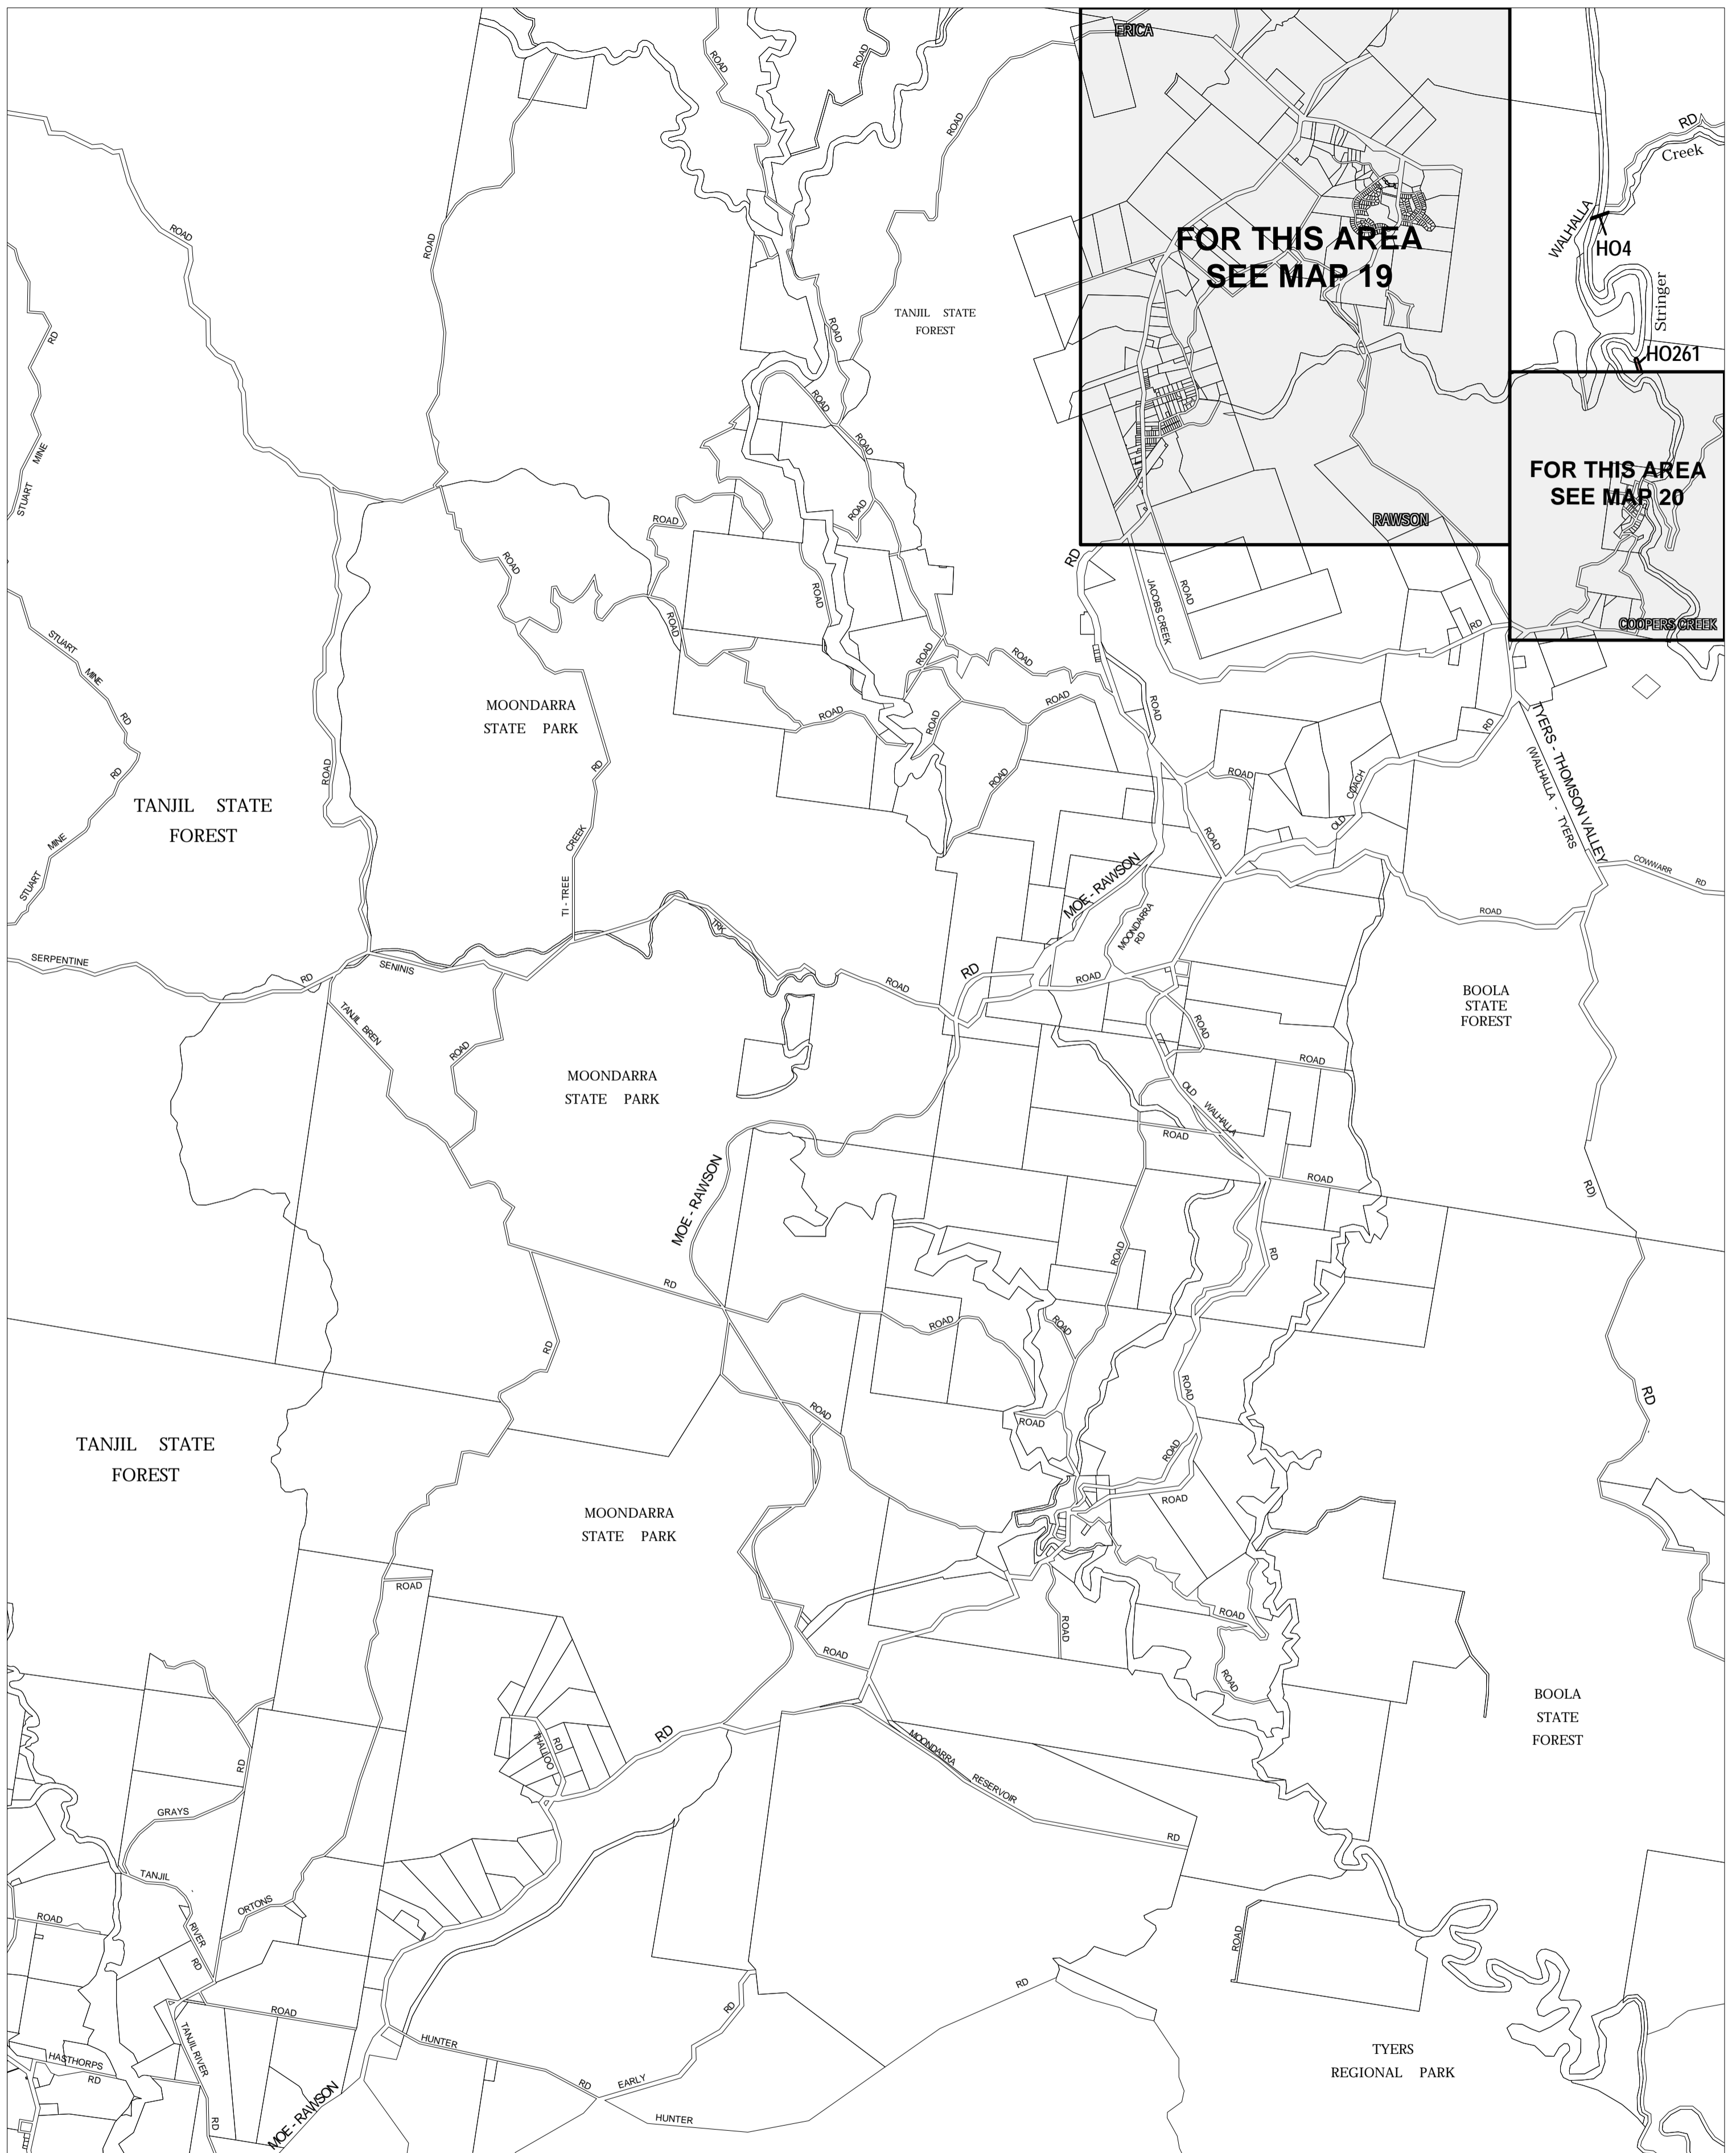

BAW BAW PLANNING SCHEME - LOCAL PROVISION

Overlays

HO Heritage Overlay

AUSTRALIAN MAP GRID ZONE 55

INDEX TO ADJOINING METRIC SERIES MAP

Printed: 2017/2007

AMENDMENT C36