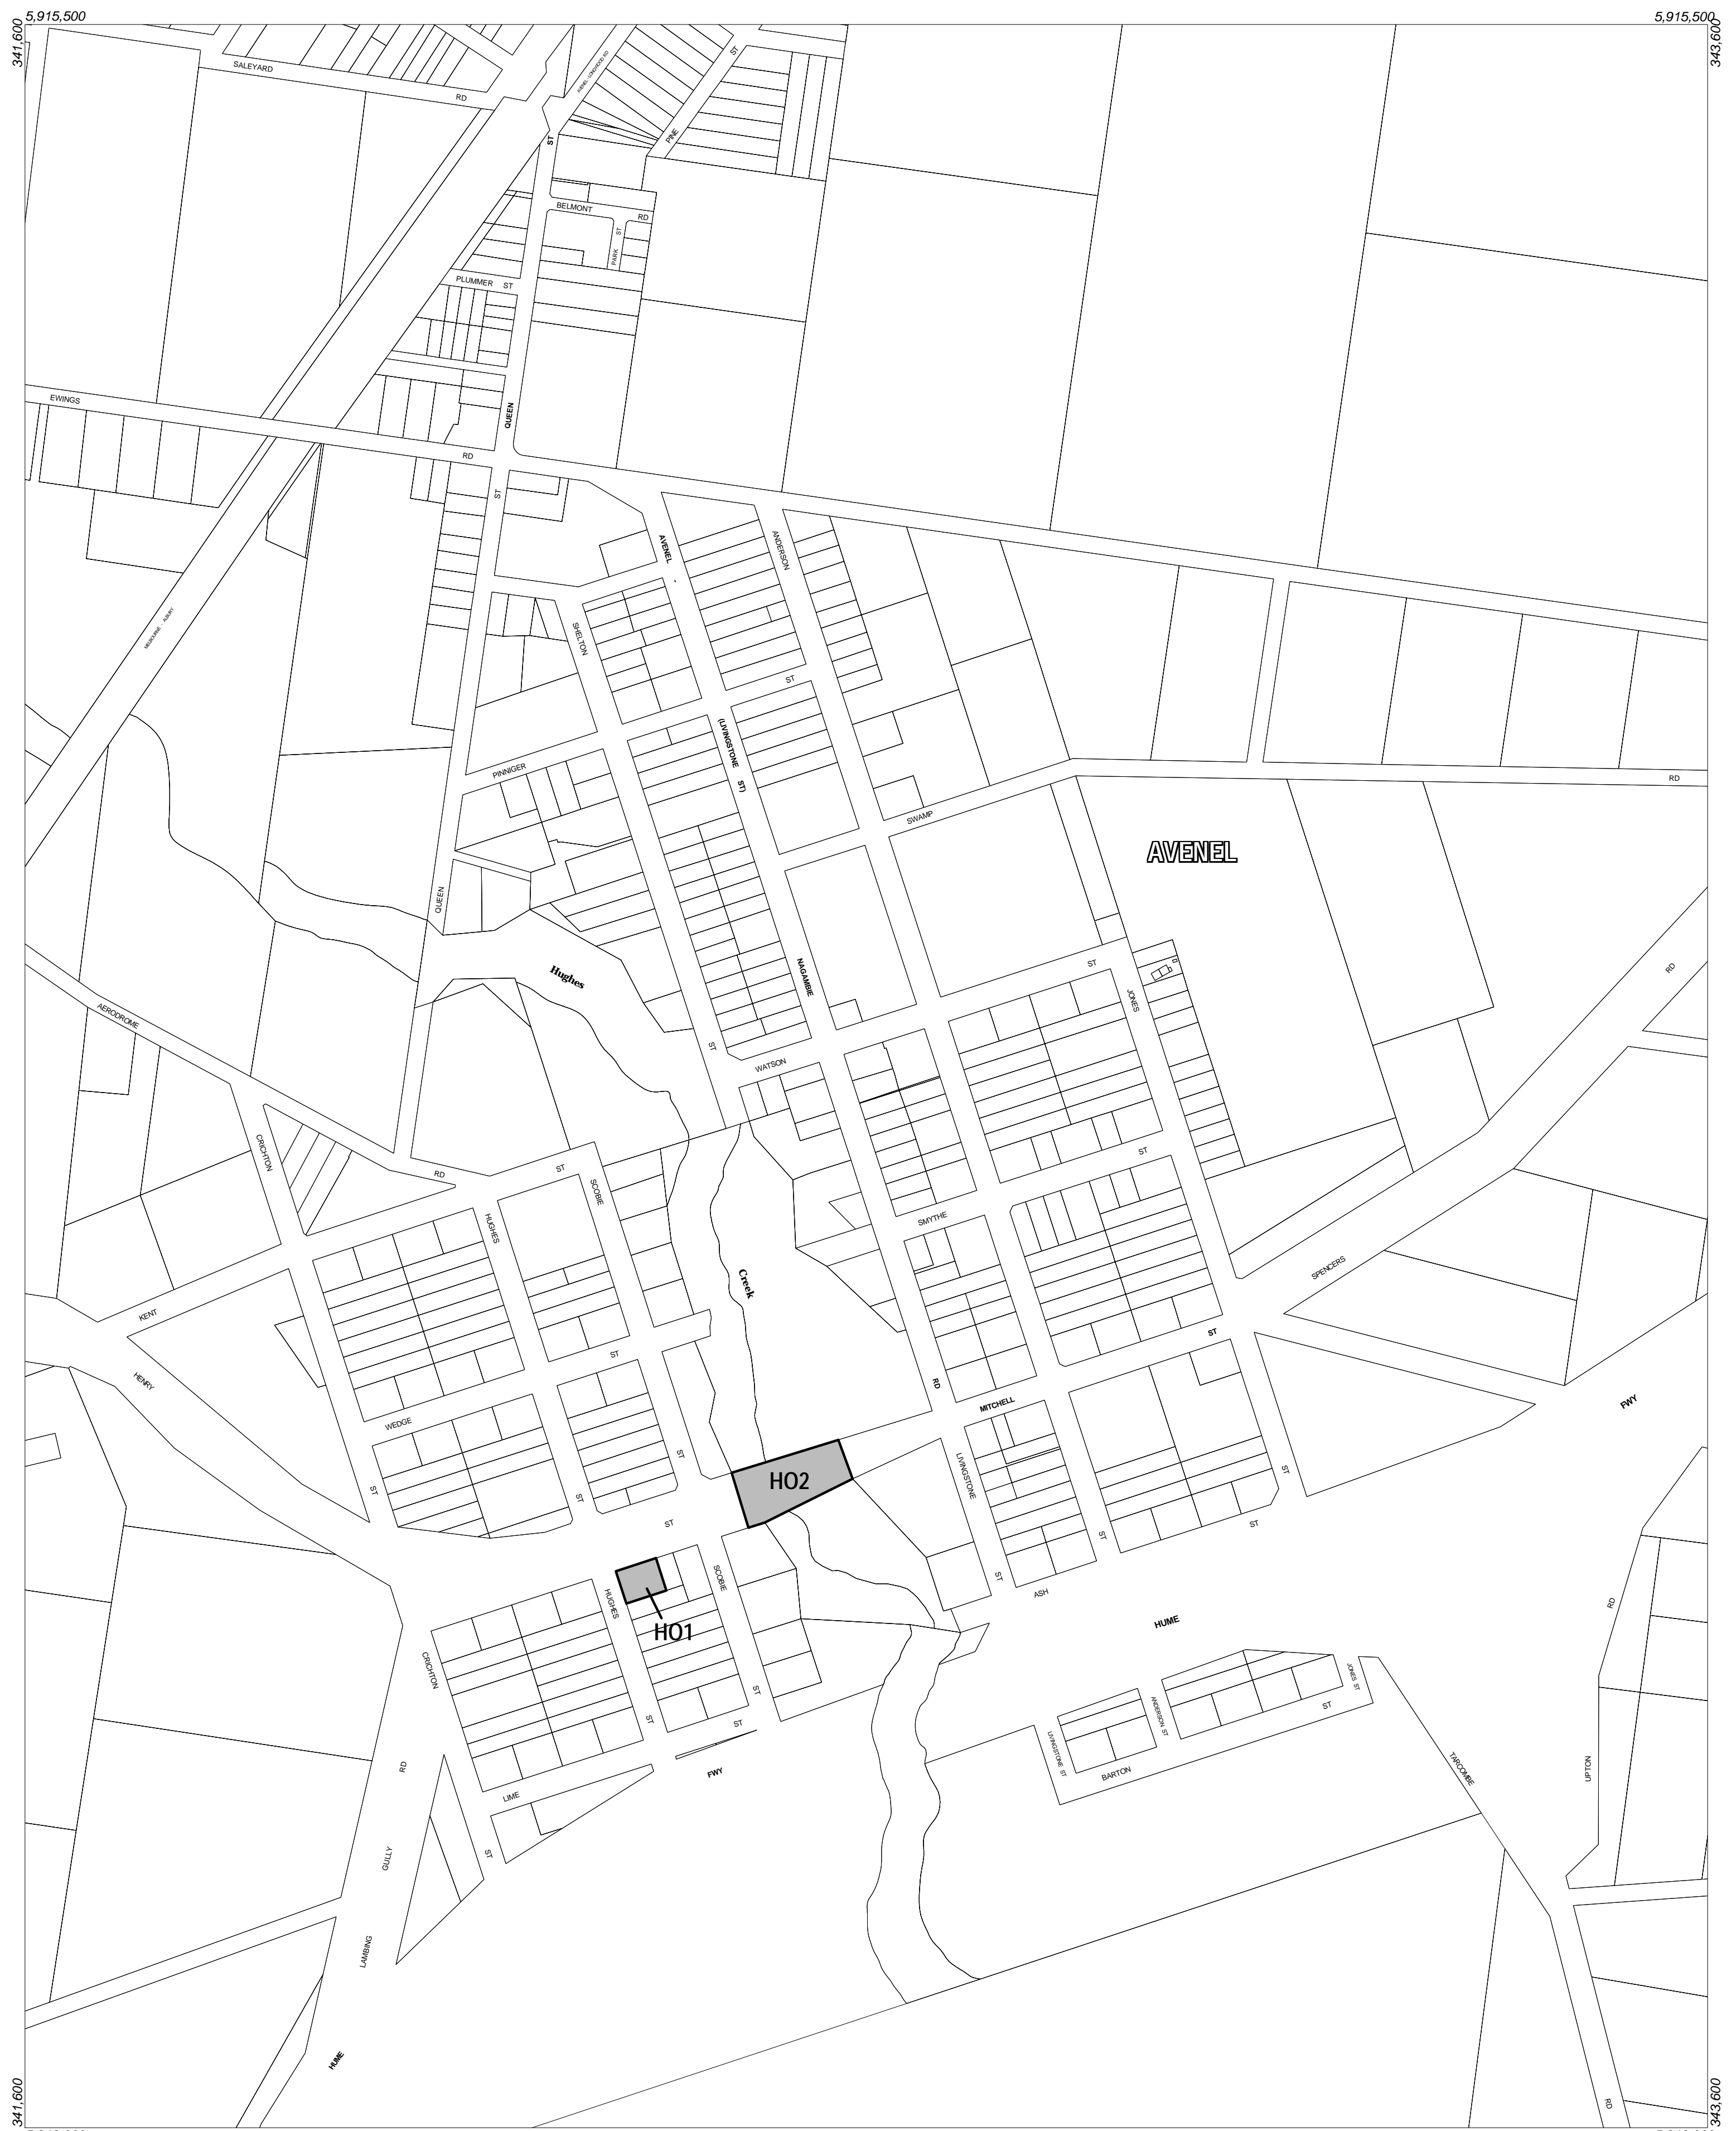

STRATHBOGIE PLANNING SCHEME - LOCAL PROVISION

Overlays

HO Heritage Overlay

100 0 100 200 300 400 500 m

AUSTRALIAN MAP GRID ZONE 55

Amendment C18
Printed: 3/2/2005

INDEX TO ADJOINING METRIC SERIES MAP