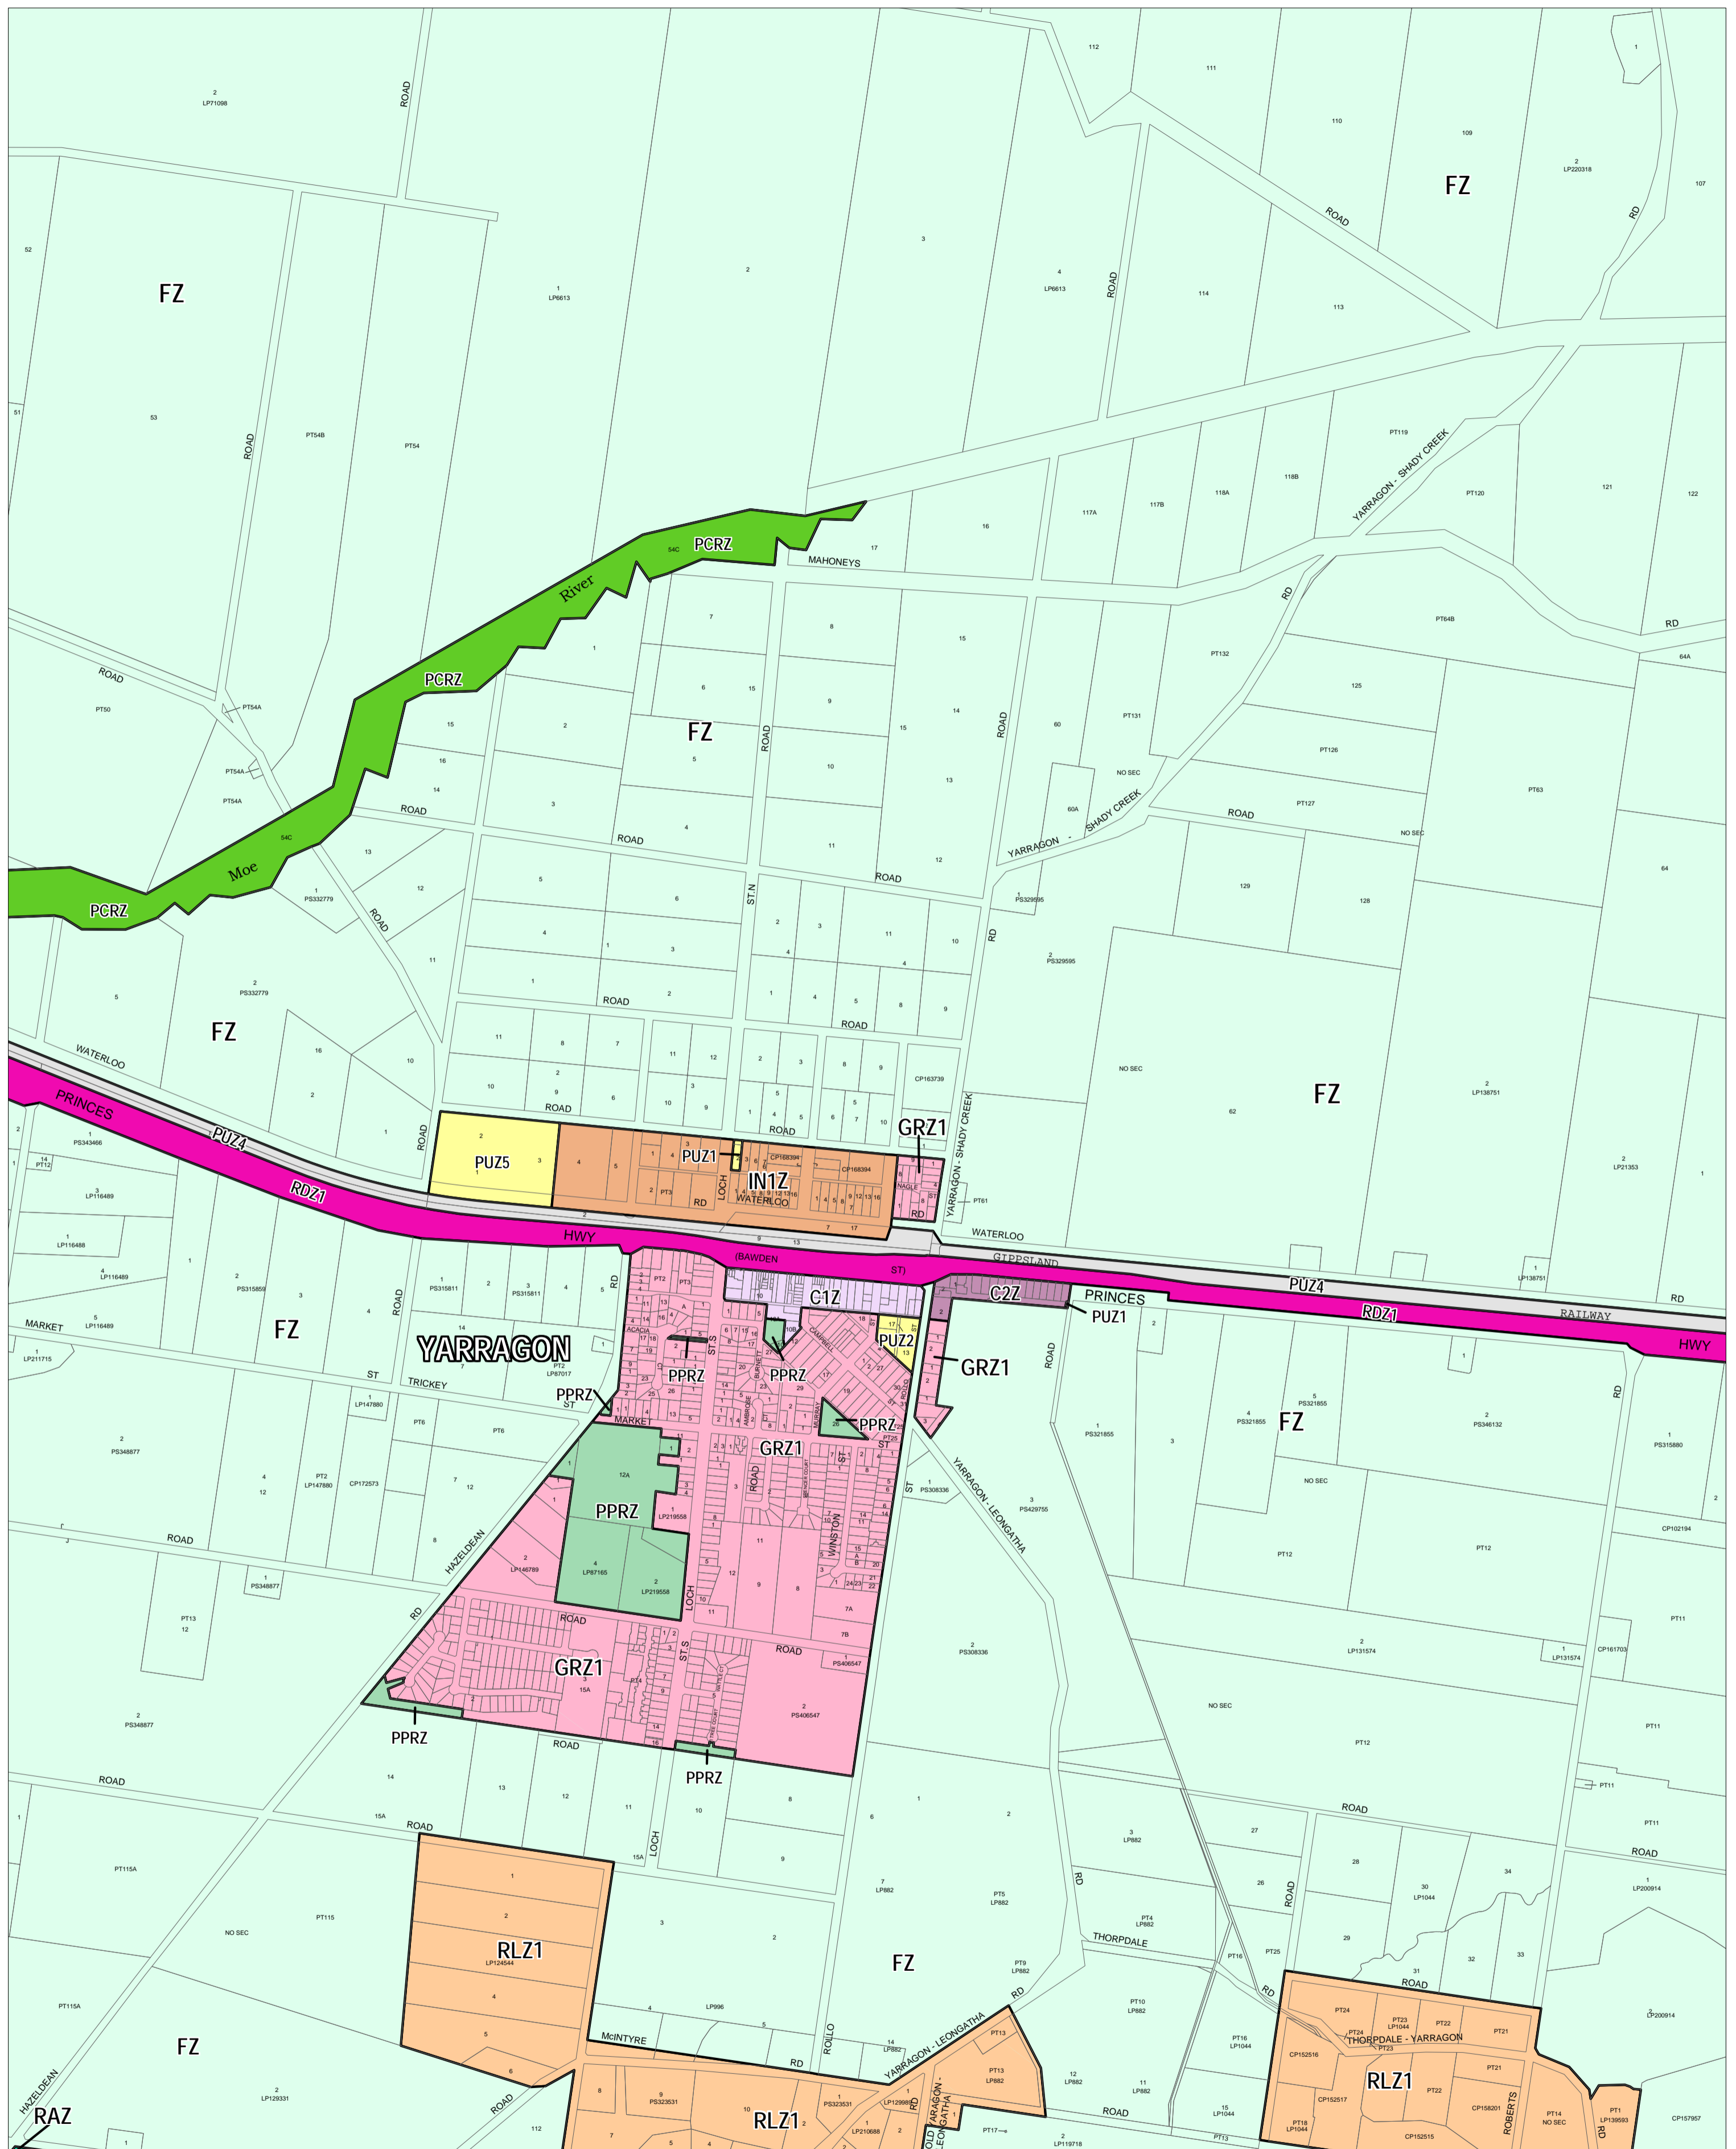

BAW BAW PLANNING SCHEME - LOCAL PROVISION

Commercial	PUZ1 Public Use Zone - Service And Utility
C1Z Commercial 1 Zone	PUZ2 Public Use Zone - Education
C2Z Commercial 2 Zone	PUZ4 Public Use Zone - Transport
Industrial	RDZ1 Road Zone - Category 1
IN1Z Industrial 1 Zone	GRZ1 General Residential Zone - Schedule 1
Public Land	Rural
PCRZ Public Conservation And Resource Zone	FZ Farming Zone
PPRZ Public Park And Recreation Zone	RAZ Rural Activity Zone
PUZ5 Public Use Zone - Cemetery/crematorium	RLZ1 Rural Living Zone - Schedule 1
PUZ2 Public Use Zone - Education	

200 0 200 400 600 800 1000 m

AUSTRALIAN MAP GRID ZONE 55

INDEX TO ADJOINING METRIC SERIES MAP

Printed: 2/6/2014