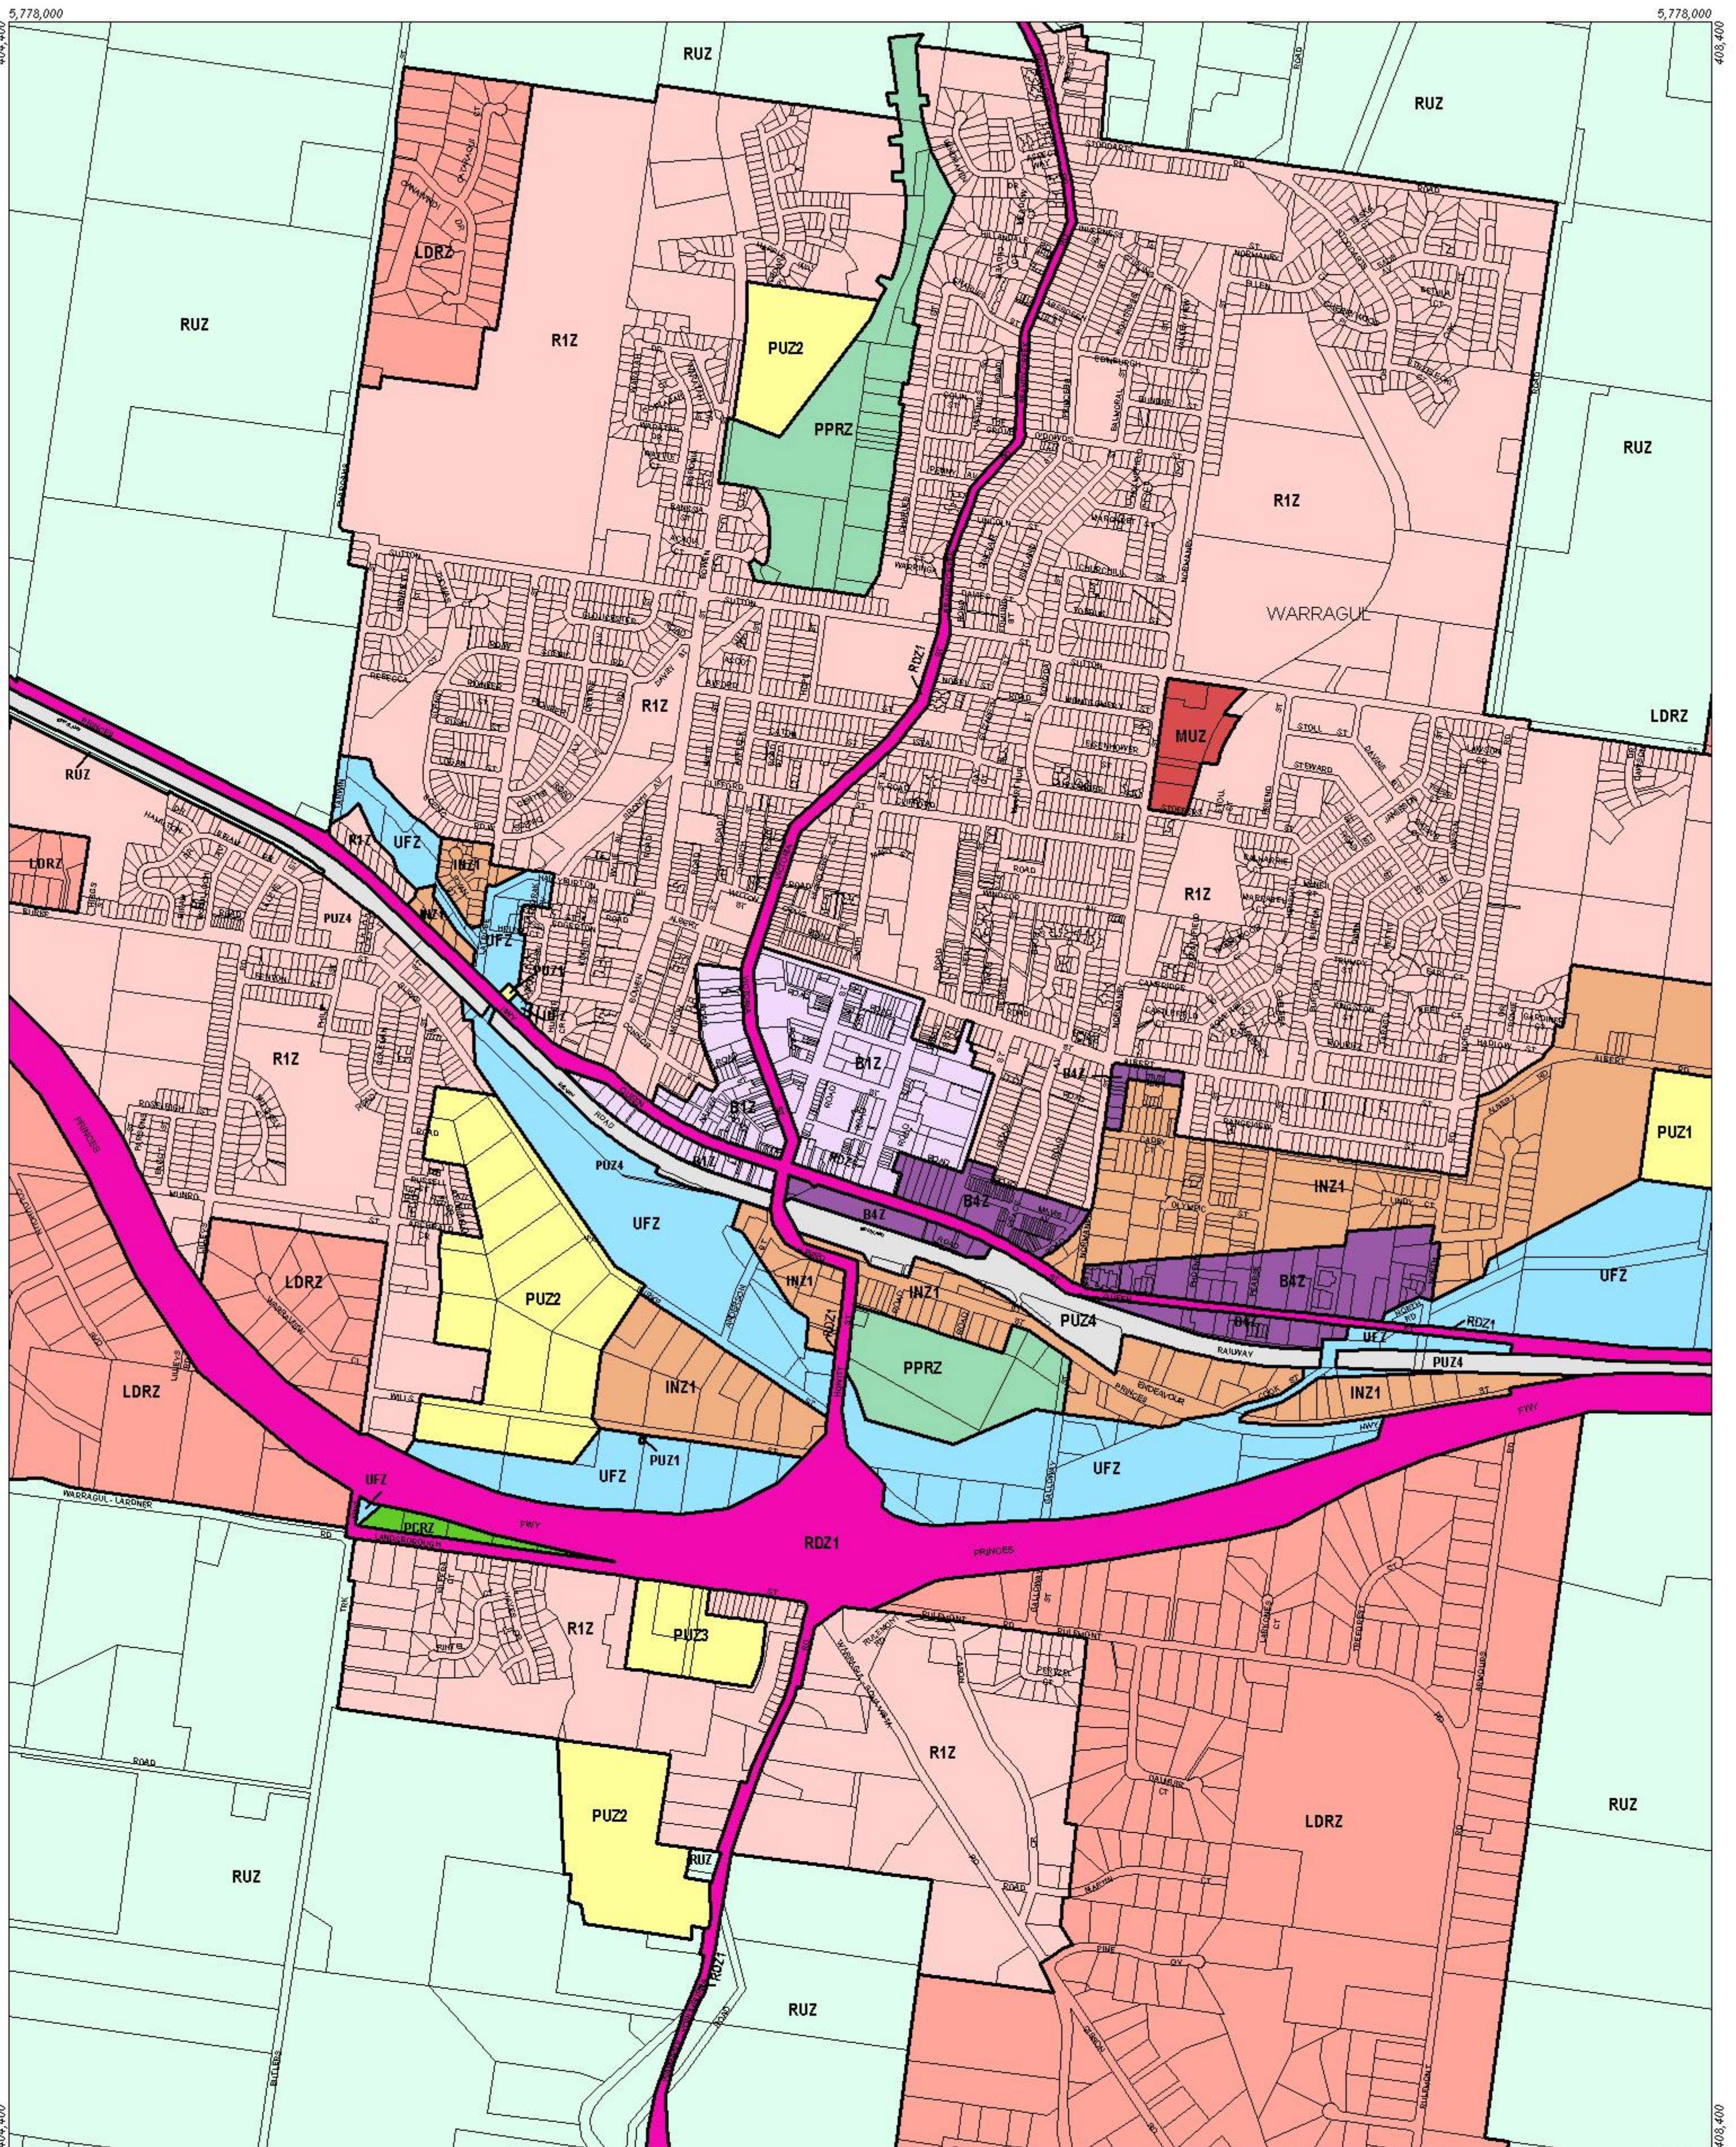

BAW BAW PLANNING SCHEME - LOCAL PROVISION

Business	Road Zone Category 1
B1Z Business 1 Zone	RZC1 Road Zone Category 1
B4Z Business 4 Zone	
Industrial	Residential
INZ1 Industrial 1 Zone	LDRZ Low Density Residential Zone
	MUZ Mixed Use Zone
	R1Z Residential 1 Zone
Public Land	Rural
PCRZ Public Conservation And Resource Zone	R2Z Rural Zone
PPRZ Public Park And Recreation Zone	
PUZ2 Public Use Zone Education	Special Purpose
PUZ3 Public Use Zone Health And Community	UFZ Urban Floodway Zone
PUZ4 Public Use Zone Service And Utility	
PUZ5 Public Use Zone Transport	

AUSTRALIAN MAP GRID ZONE 55

THIS MAP INCORPORATES APPROVED ZONES AS AT: 16-11-1999 Amendment C6
Printed: 17/11/1999