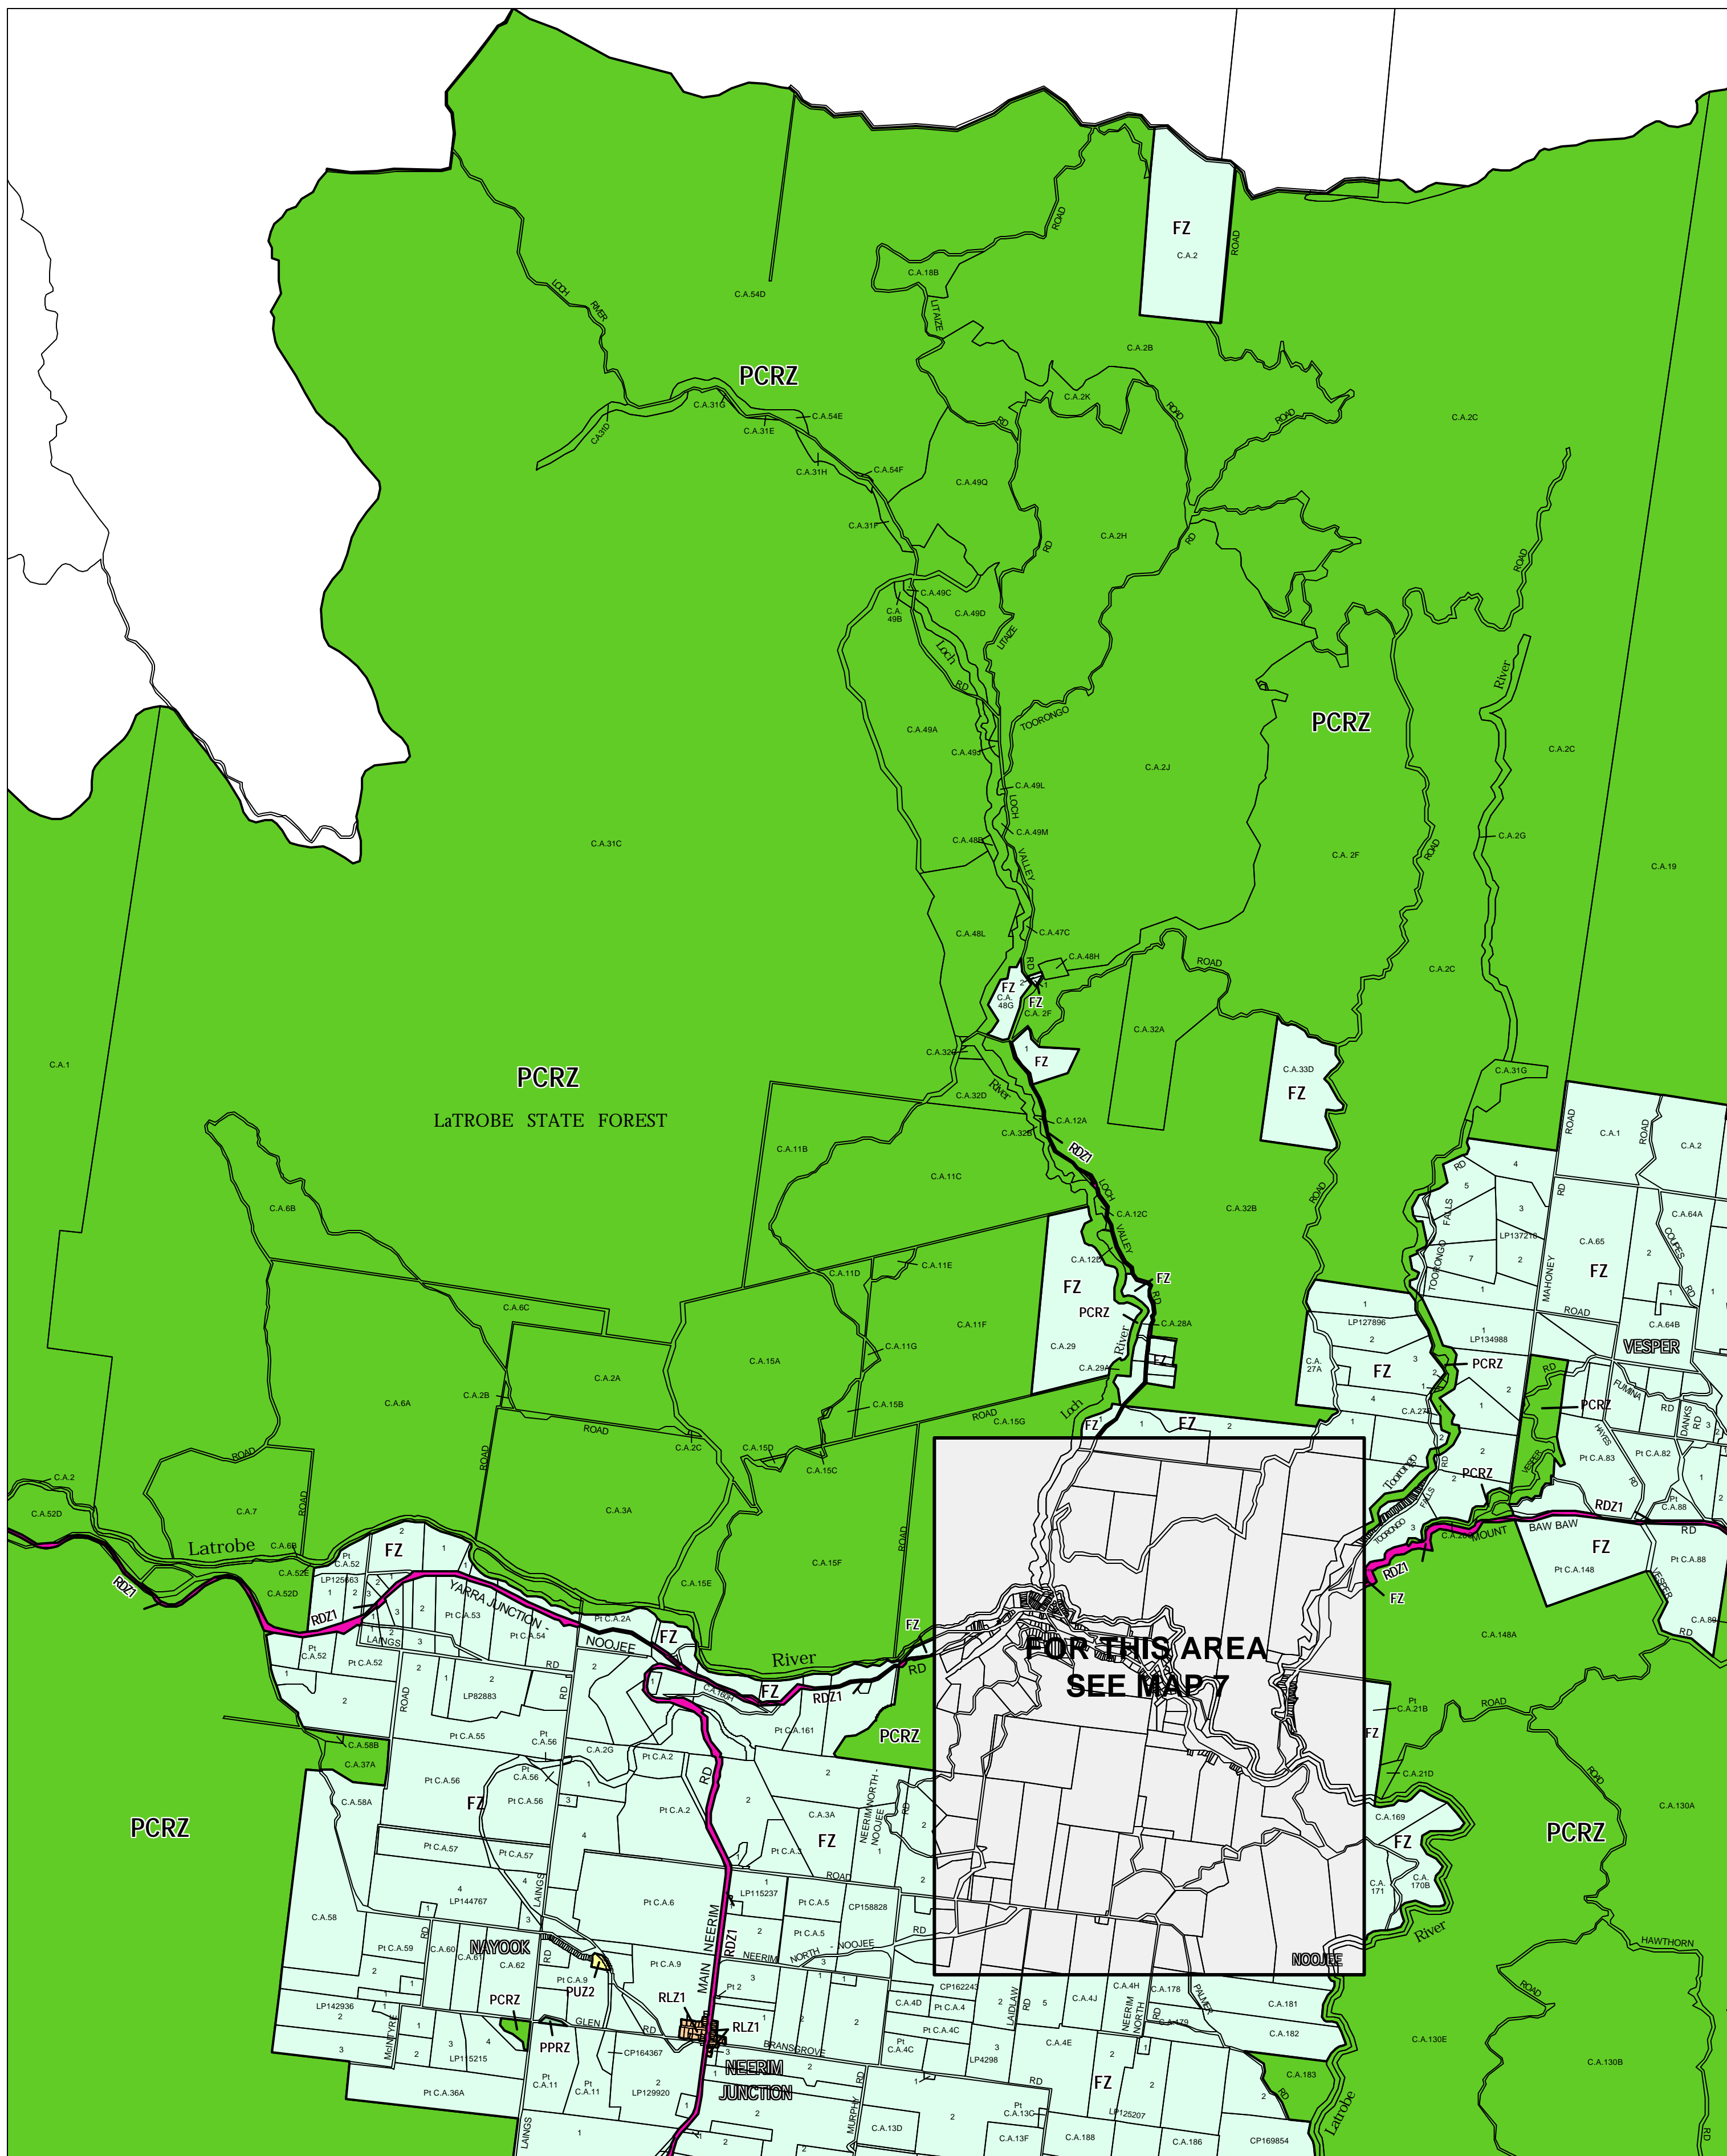

BAW BAW PLANNING SCHEME - LOCAL PROVISION

**FOR THIS AREA
SEE MAP 7**

Public Land	
	Public Conservation And Resource Zone
	Public Park And Recreation Zone
	Public Use Zone - Education
	Road Zone - Category 1
Rural	
	Farming Zone
	Rural Living Zone - Schedule 1

AUSTRALIAN MAP GRID ZONE 55

Printed: 9/10/2008

AMENDMENT C63