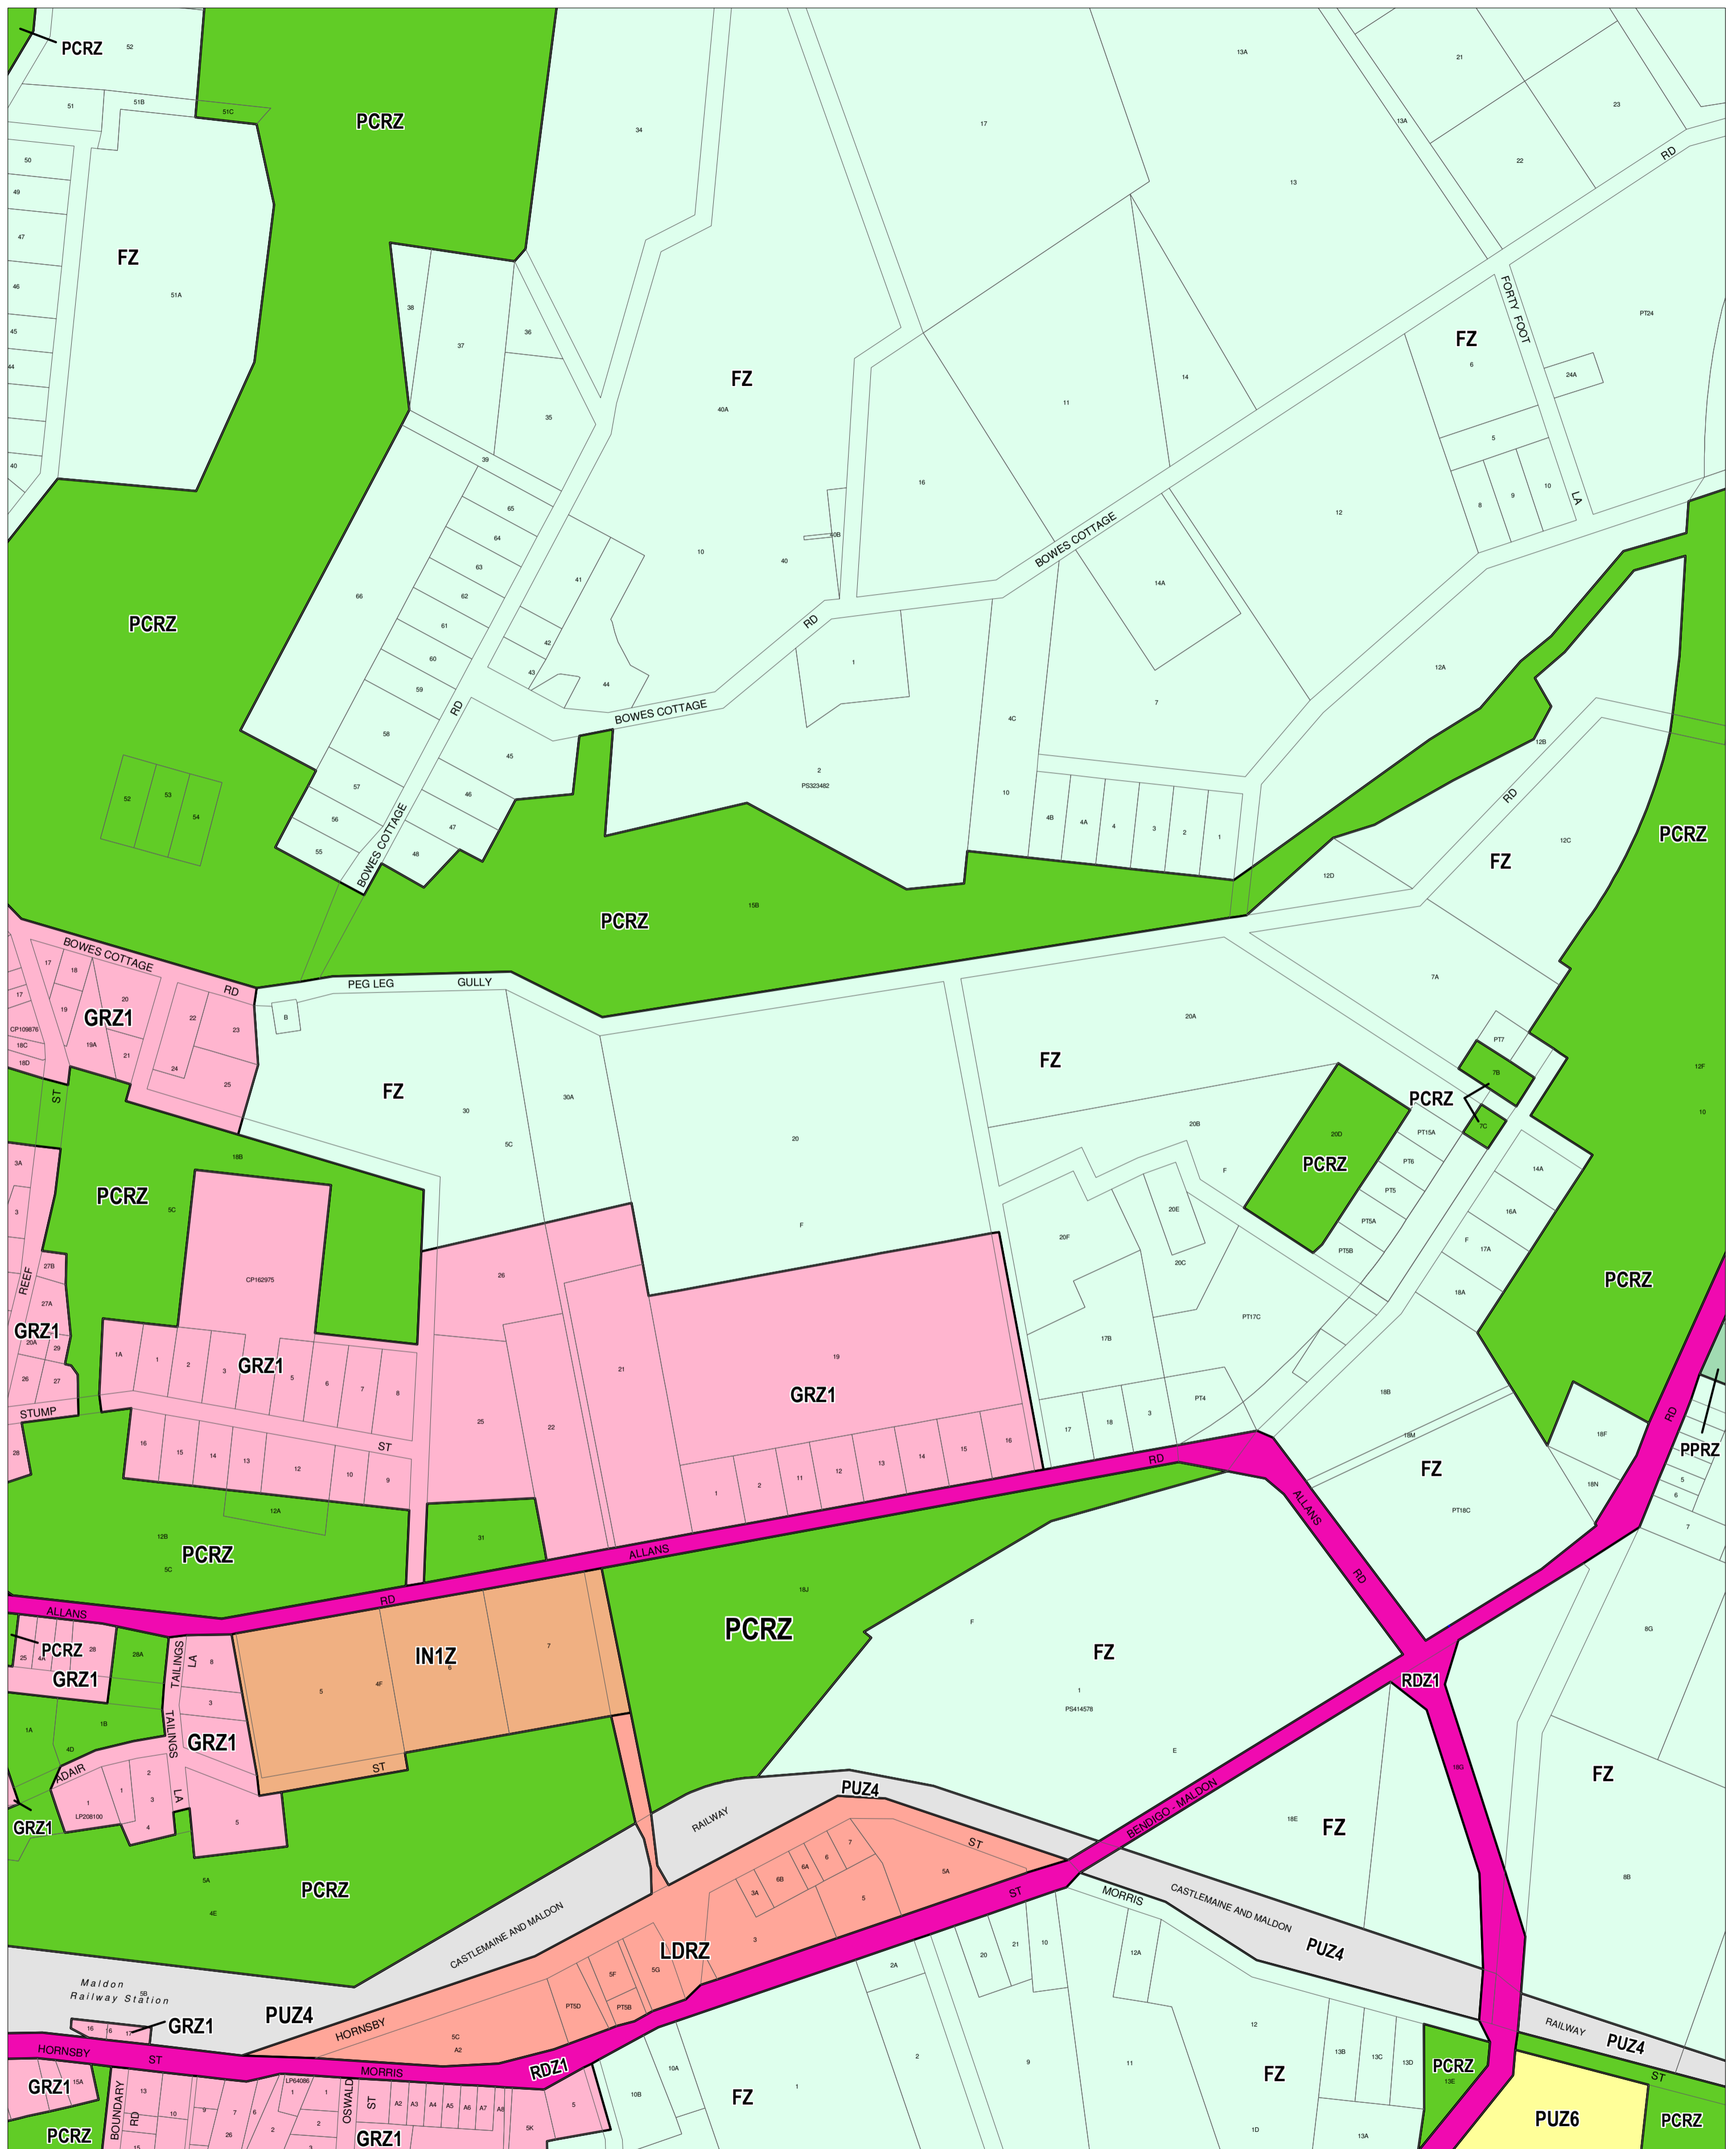

MOUNT ALEXANDER PLANNING SCHEME - LOCAL PROVISION

Industrial	Rural	Public Land	Residential
IN1Z Industrial 1 Zone	LDRZ Low Density Residential Zone	PCRZ Public Conservation And Resource Zone	GRZ1 General Residential Zone - Schedule 1
PPRZ Public Park And Recreation Zone	FZ Farming Zone	PUZ6 Public Use Zone - Local Government	
PUZ4 Public Use Zone - Transport		RDZ1 Road Zone - Category 1