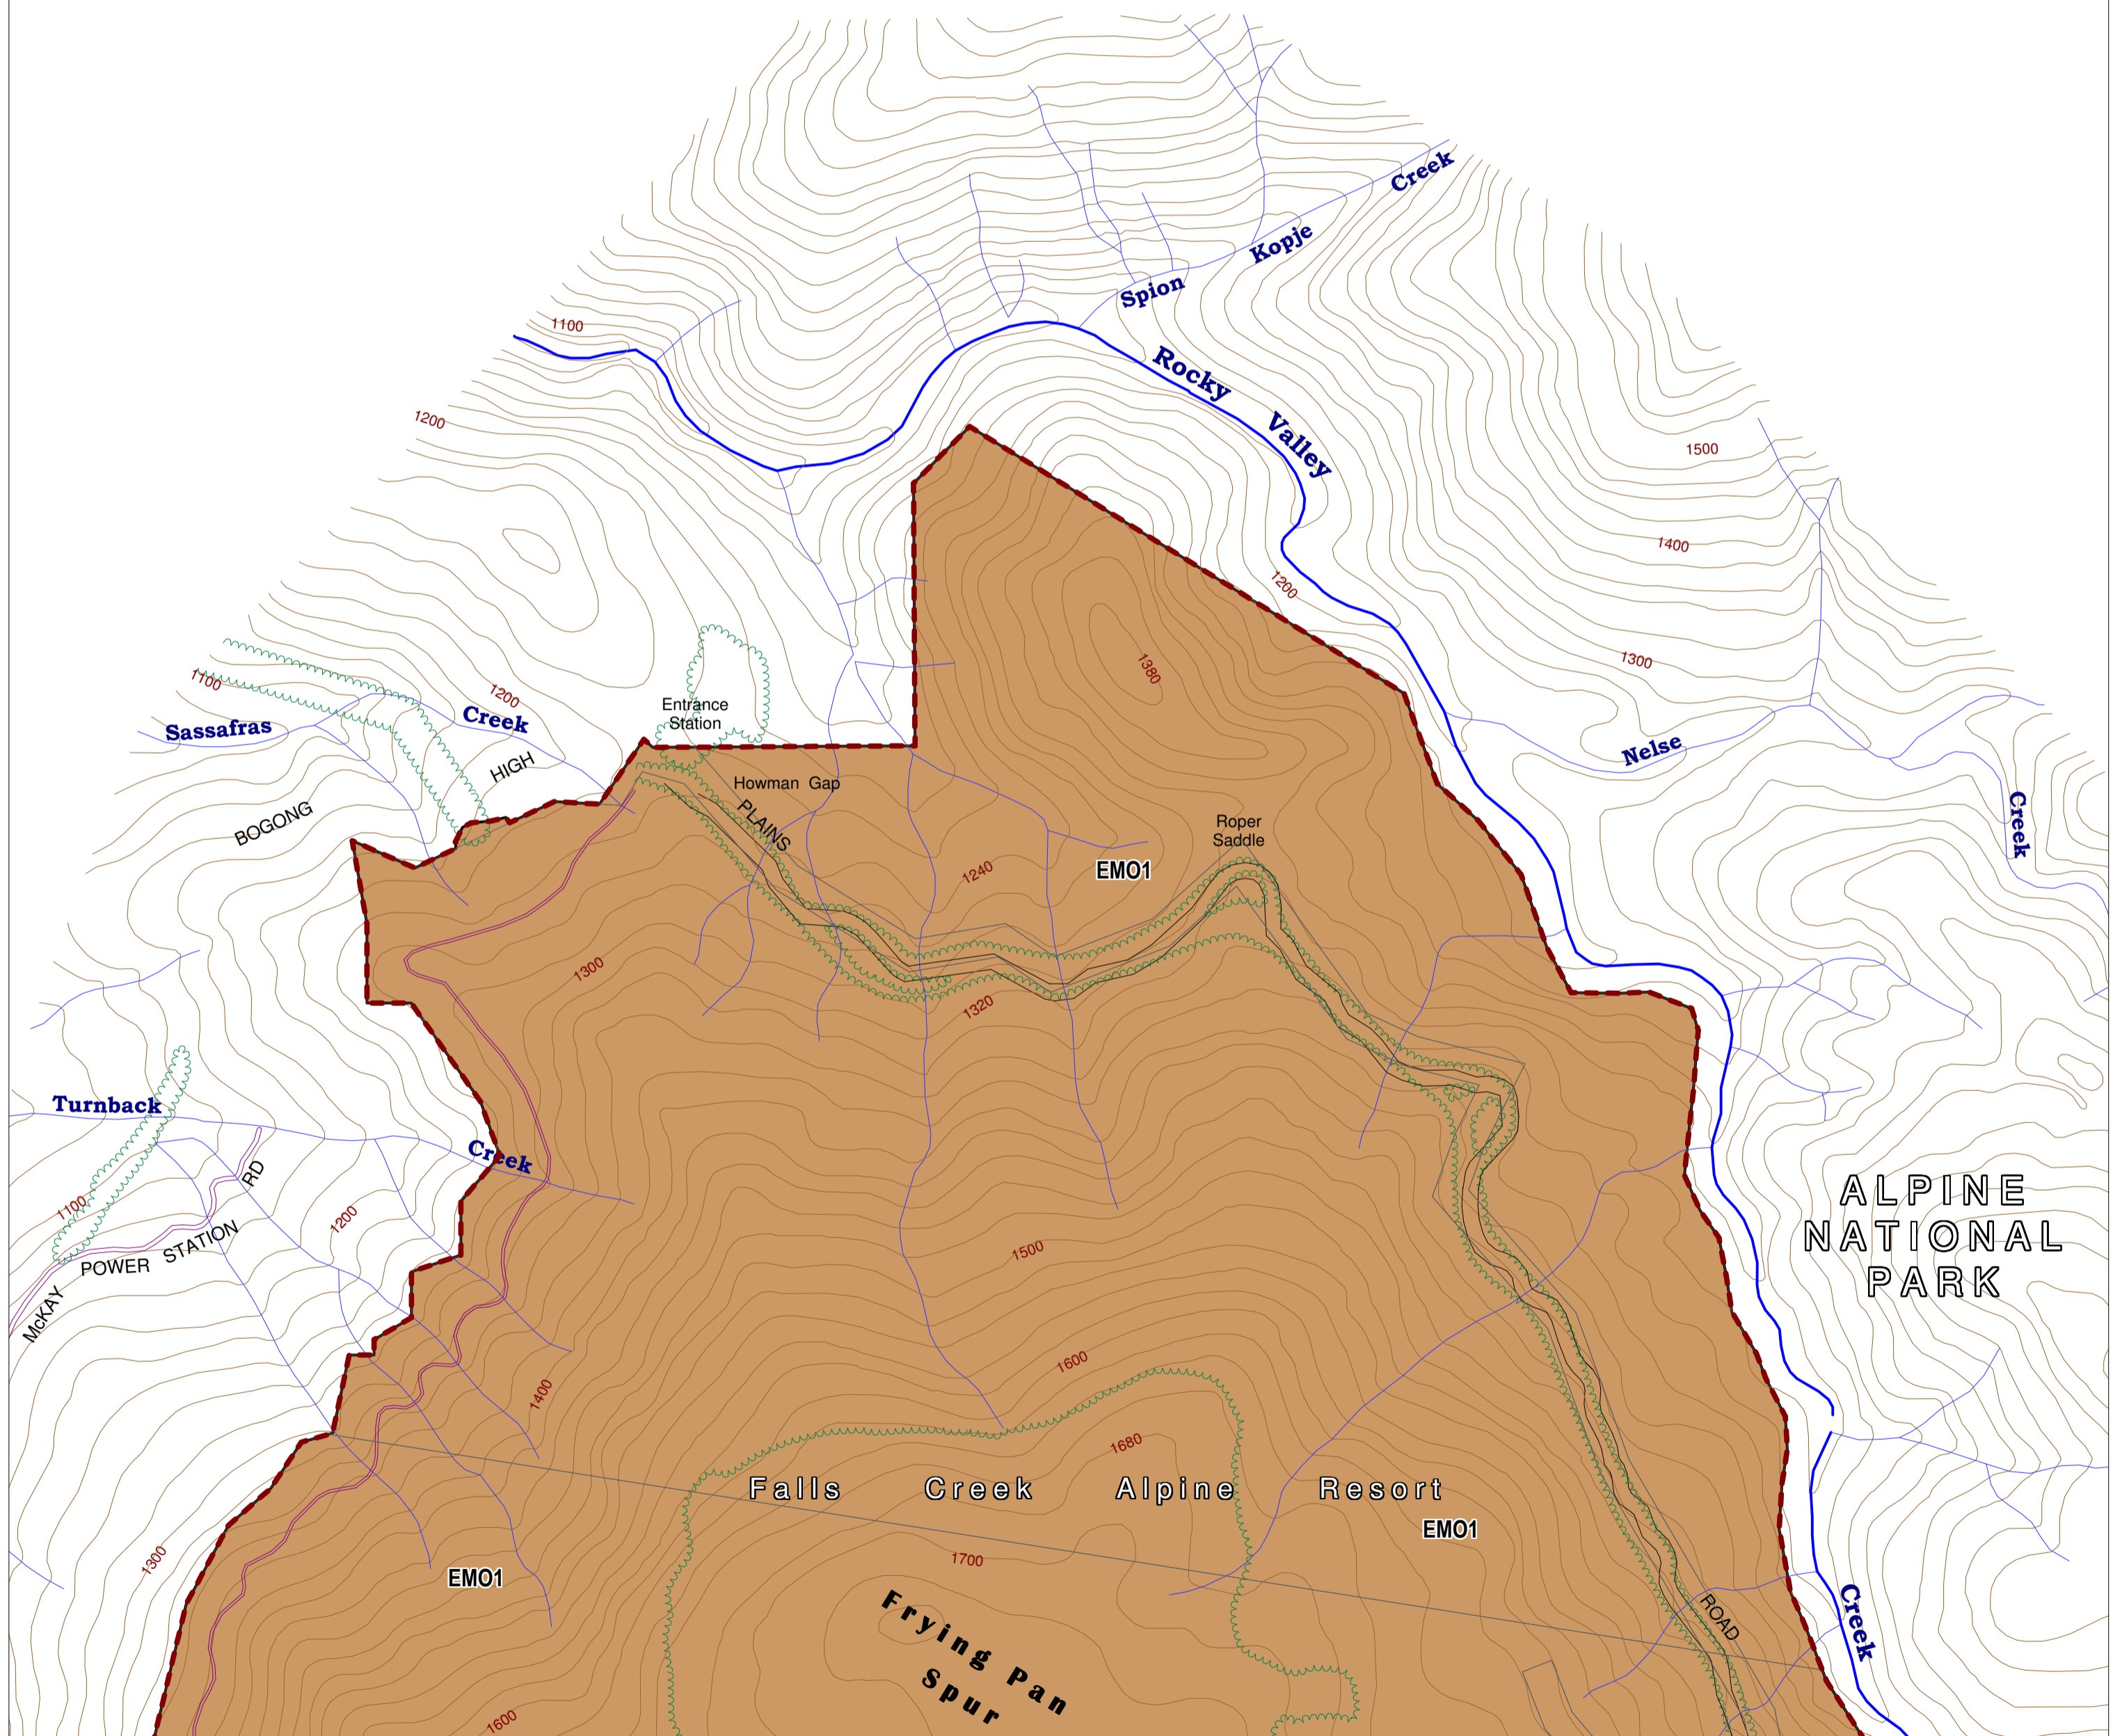

ALPINE RESORTS PLANNING SCHEME - LOCAL PROVISION

Overlays

EMO1 Erosion Management Overlay - Schedule 1

200 0 200 400 600 800 1000 m

AUSTRALIAN MAP GRID ZONE 55

INDEX TO ADJOINING METRIC SERIES MAP

State Government Victoria

Printed: 12/8/2013

AMENDMENT C26