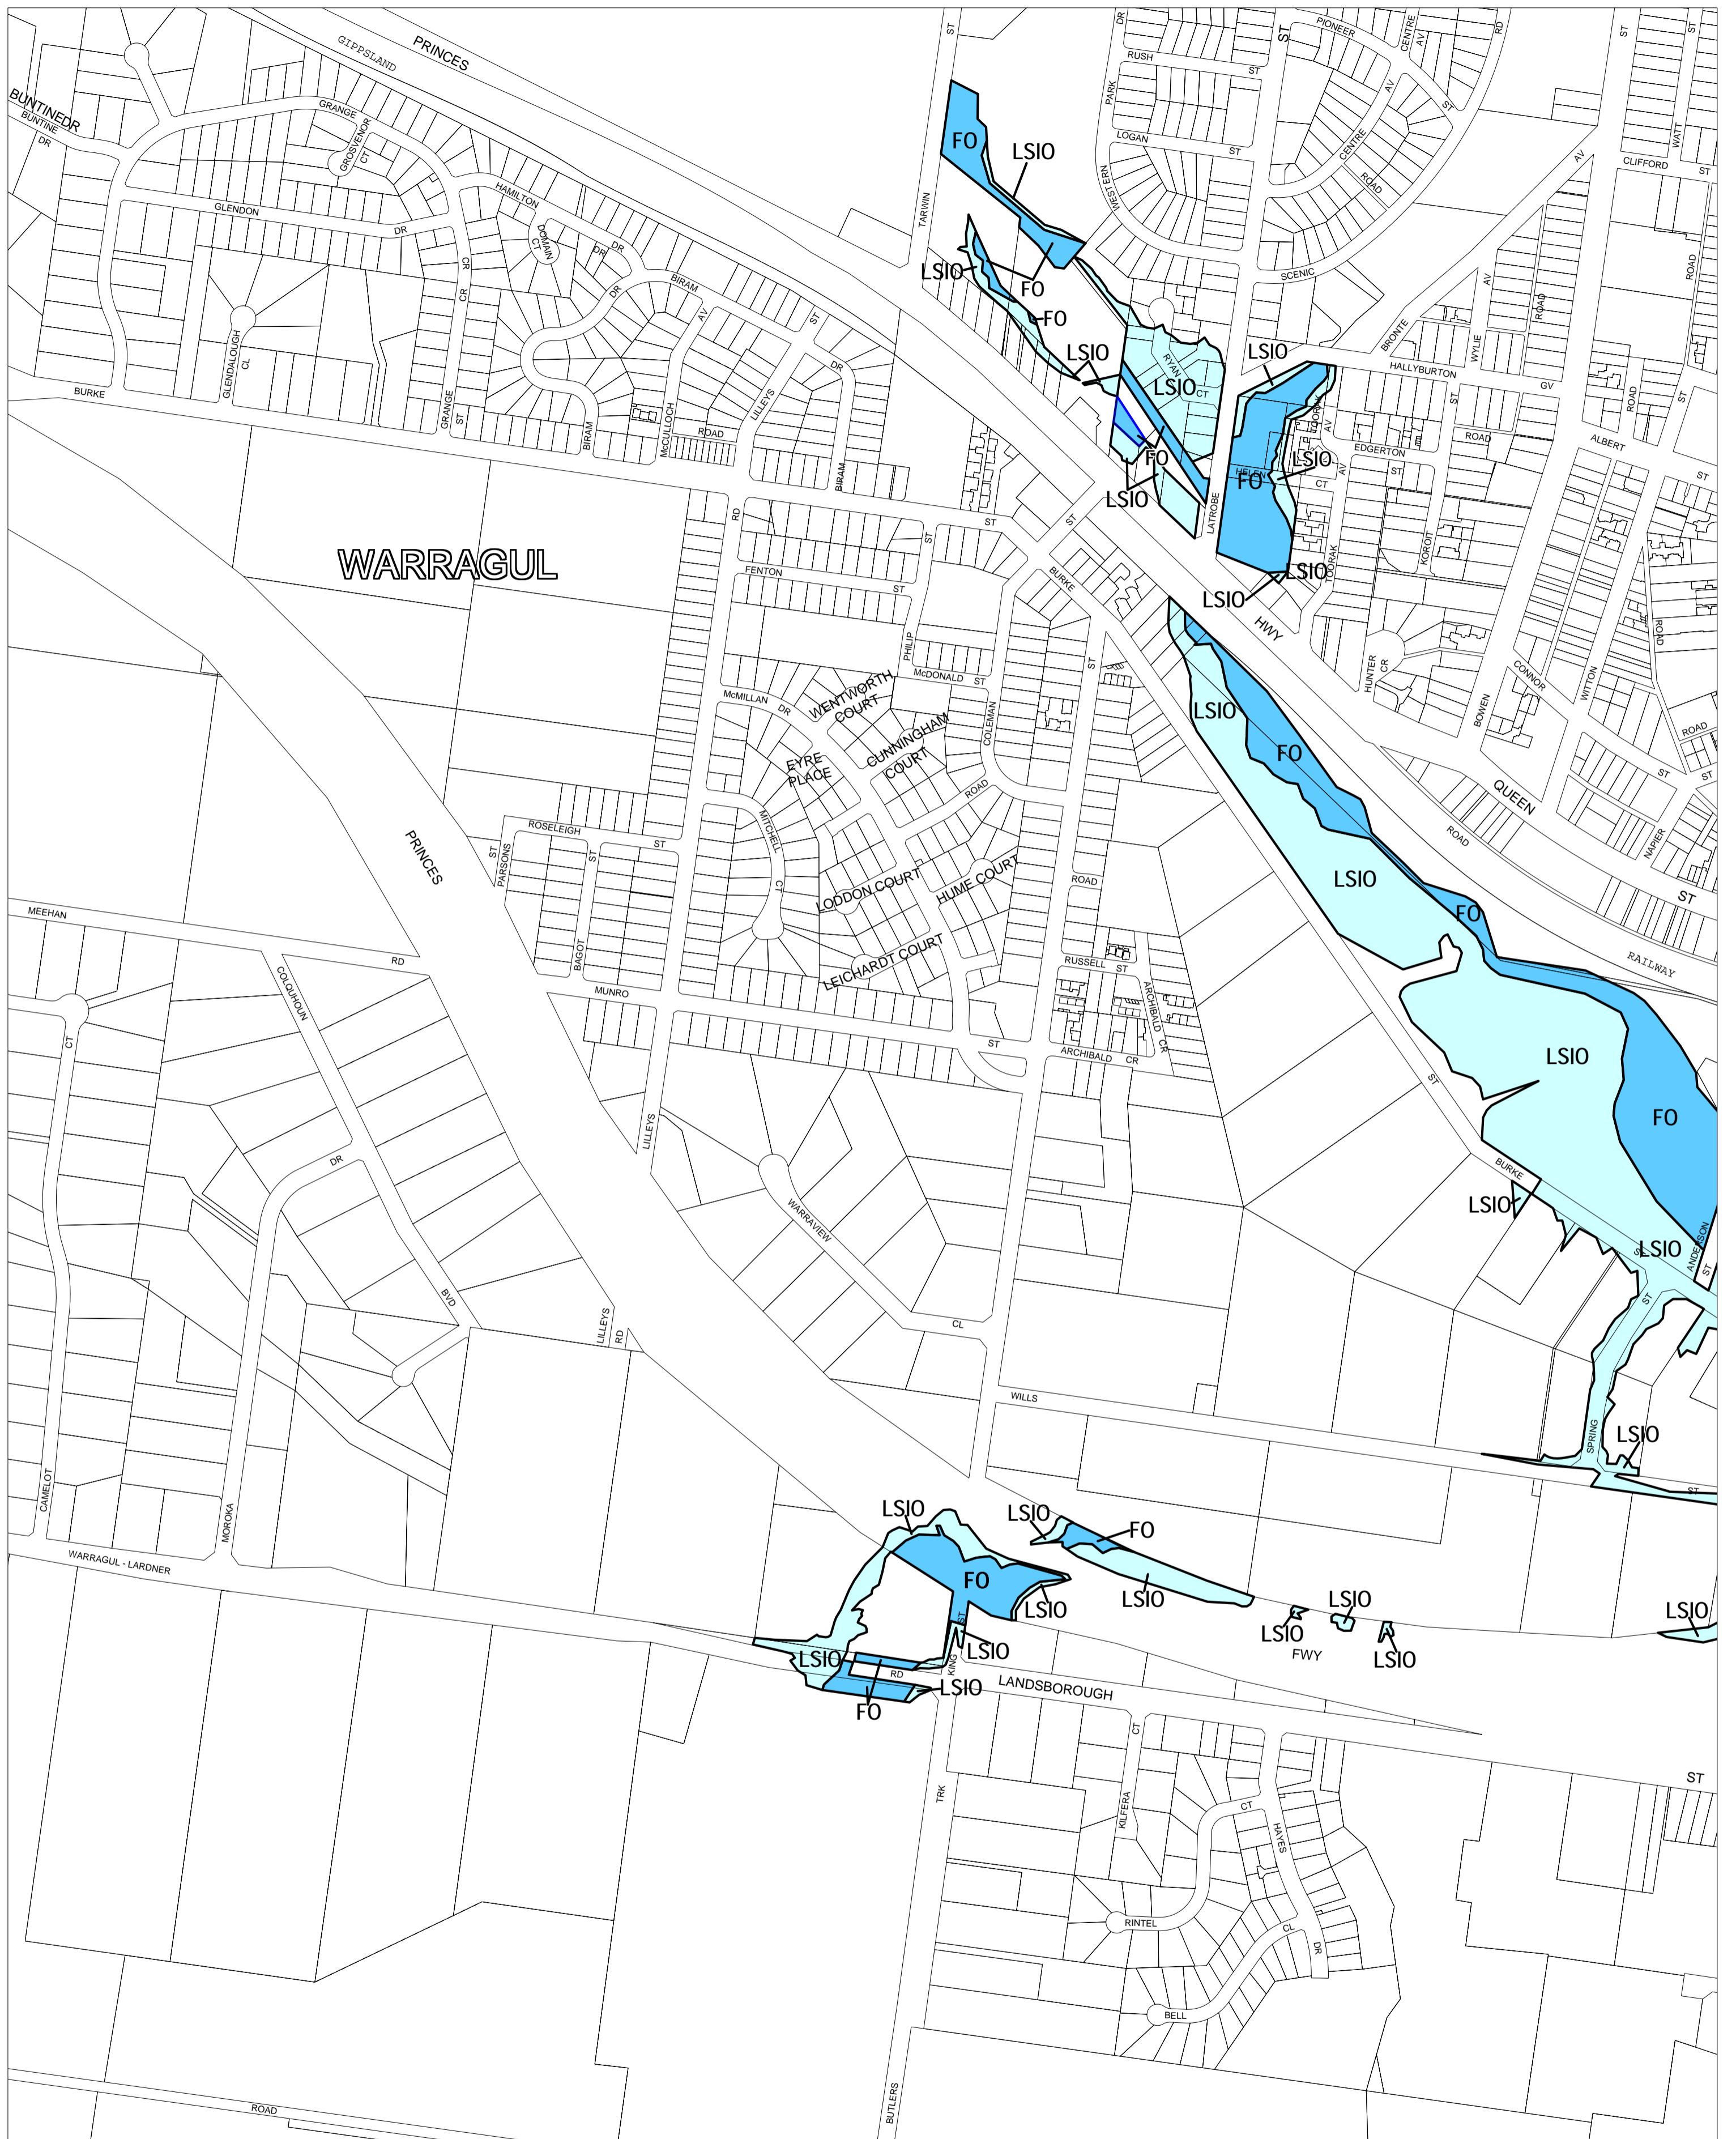

BAW BAW PLANNING SCHEME - LOCAL PROVISION

Overlays

- FO Floodway Overlay
- LSIO Land Subject to Inundation Overlay

Printed: 28/5/2008

AMENDMENT C18