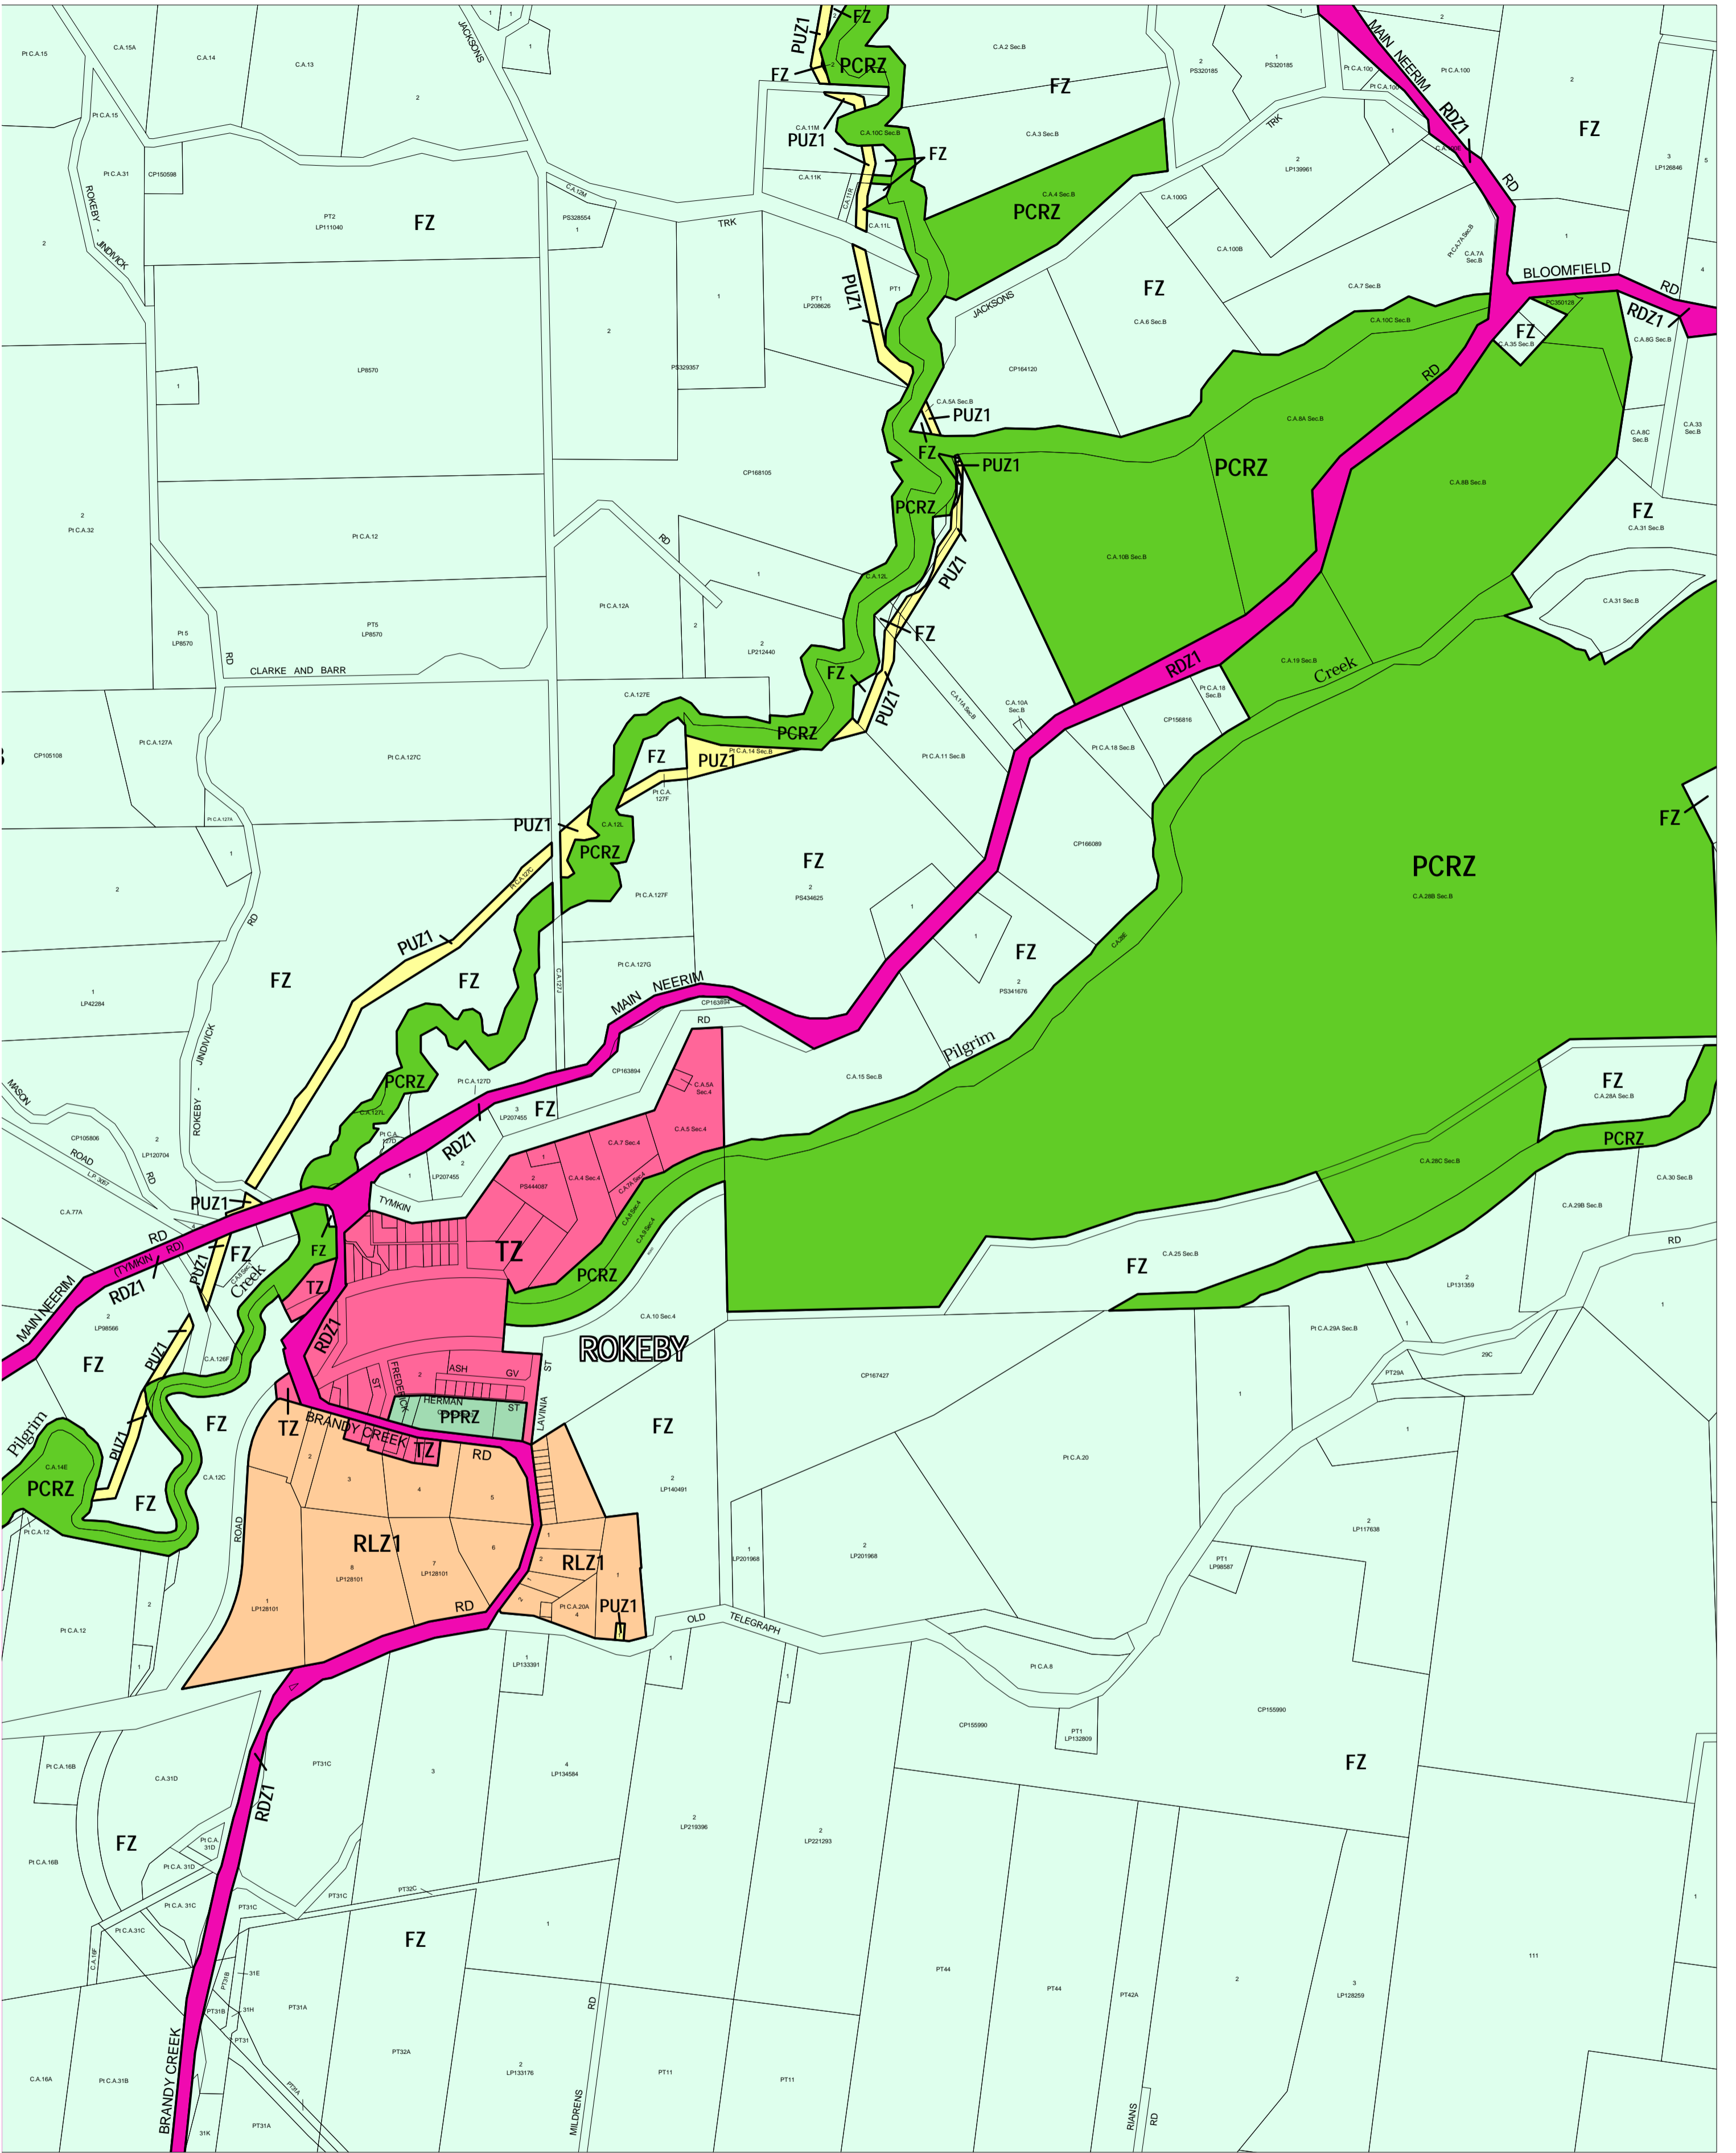

BAW BAW PLANNING SCHEME - LOCAL PROVISION

1. **Public Land**
2. Public Conservation and Resource Zone
   - Public Park and Recreation Zone
   - Public Use Zone - Service and Utility
3. **Road Zone - Category 1**
4. Road Zone - Category 1
5. **Residential**
6. Township Zone
7. **Rural**
8. Farming Zone
   - Rural Living Zone - Schedule 1

AUSTRALIAN MAP GRID ZONE 55

Printed: 24/8/2007

AMENDMENT C46