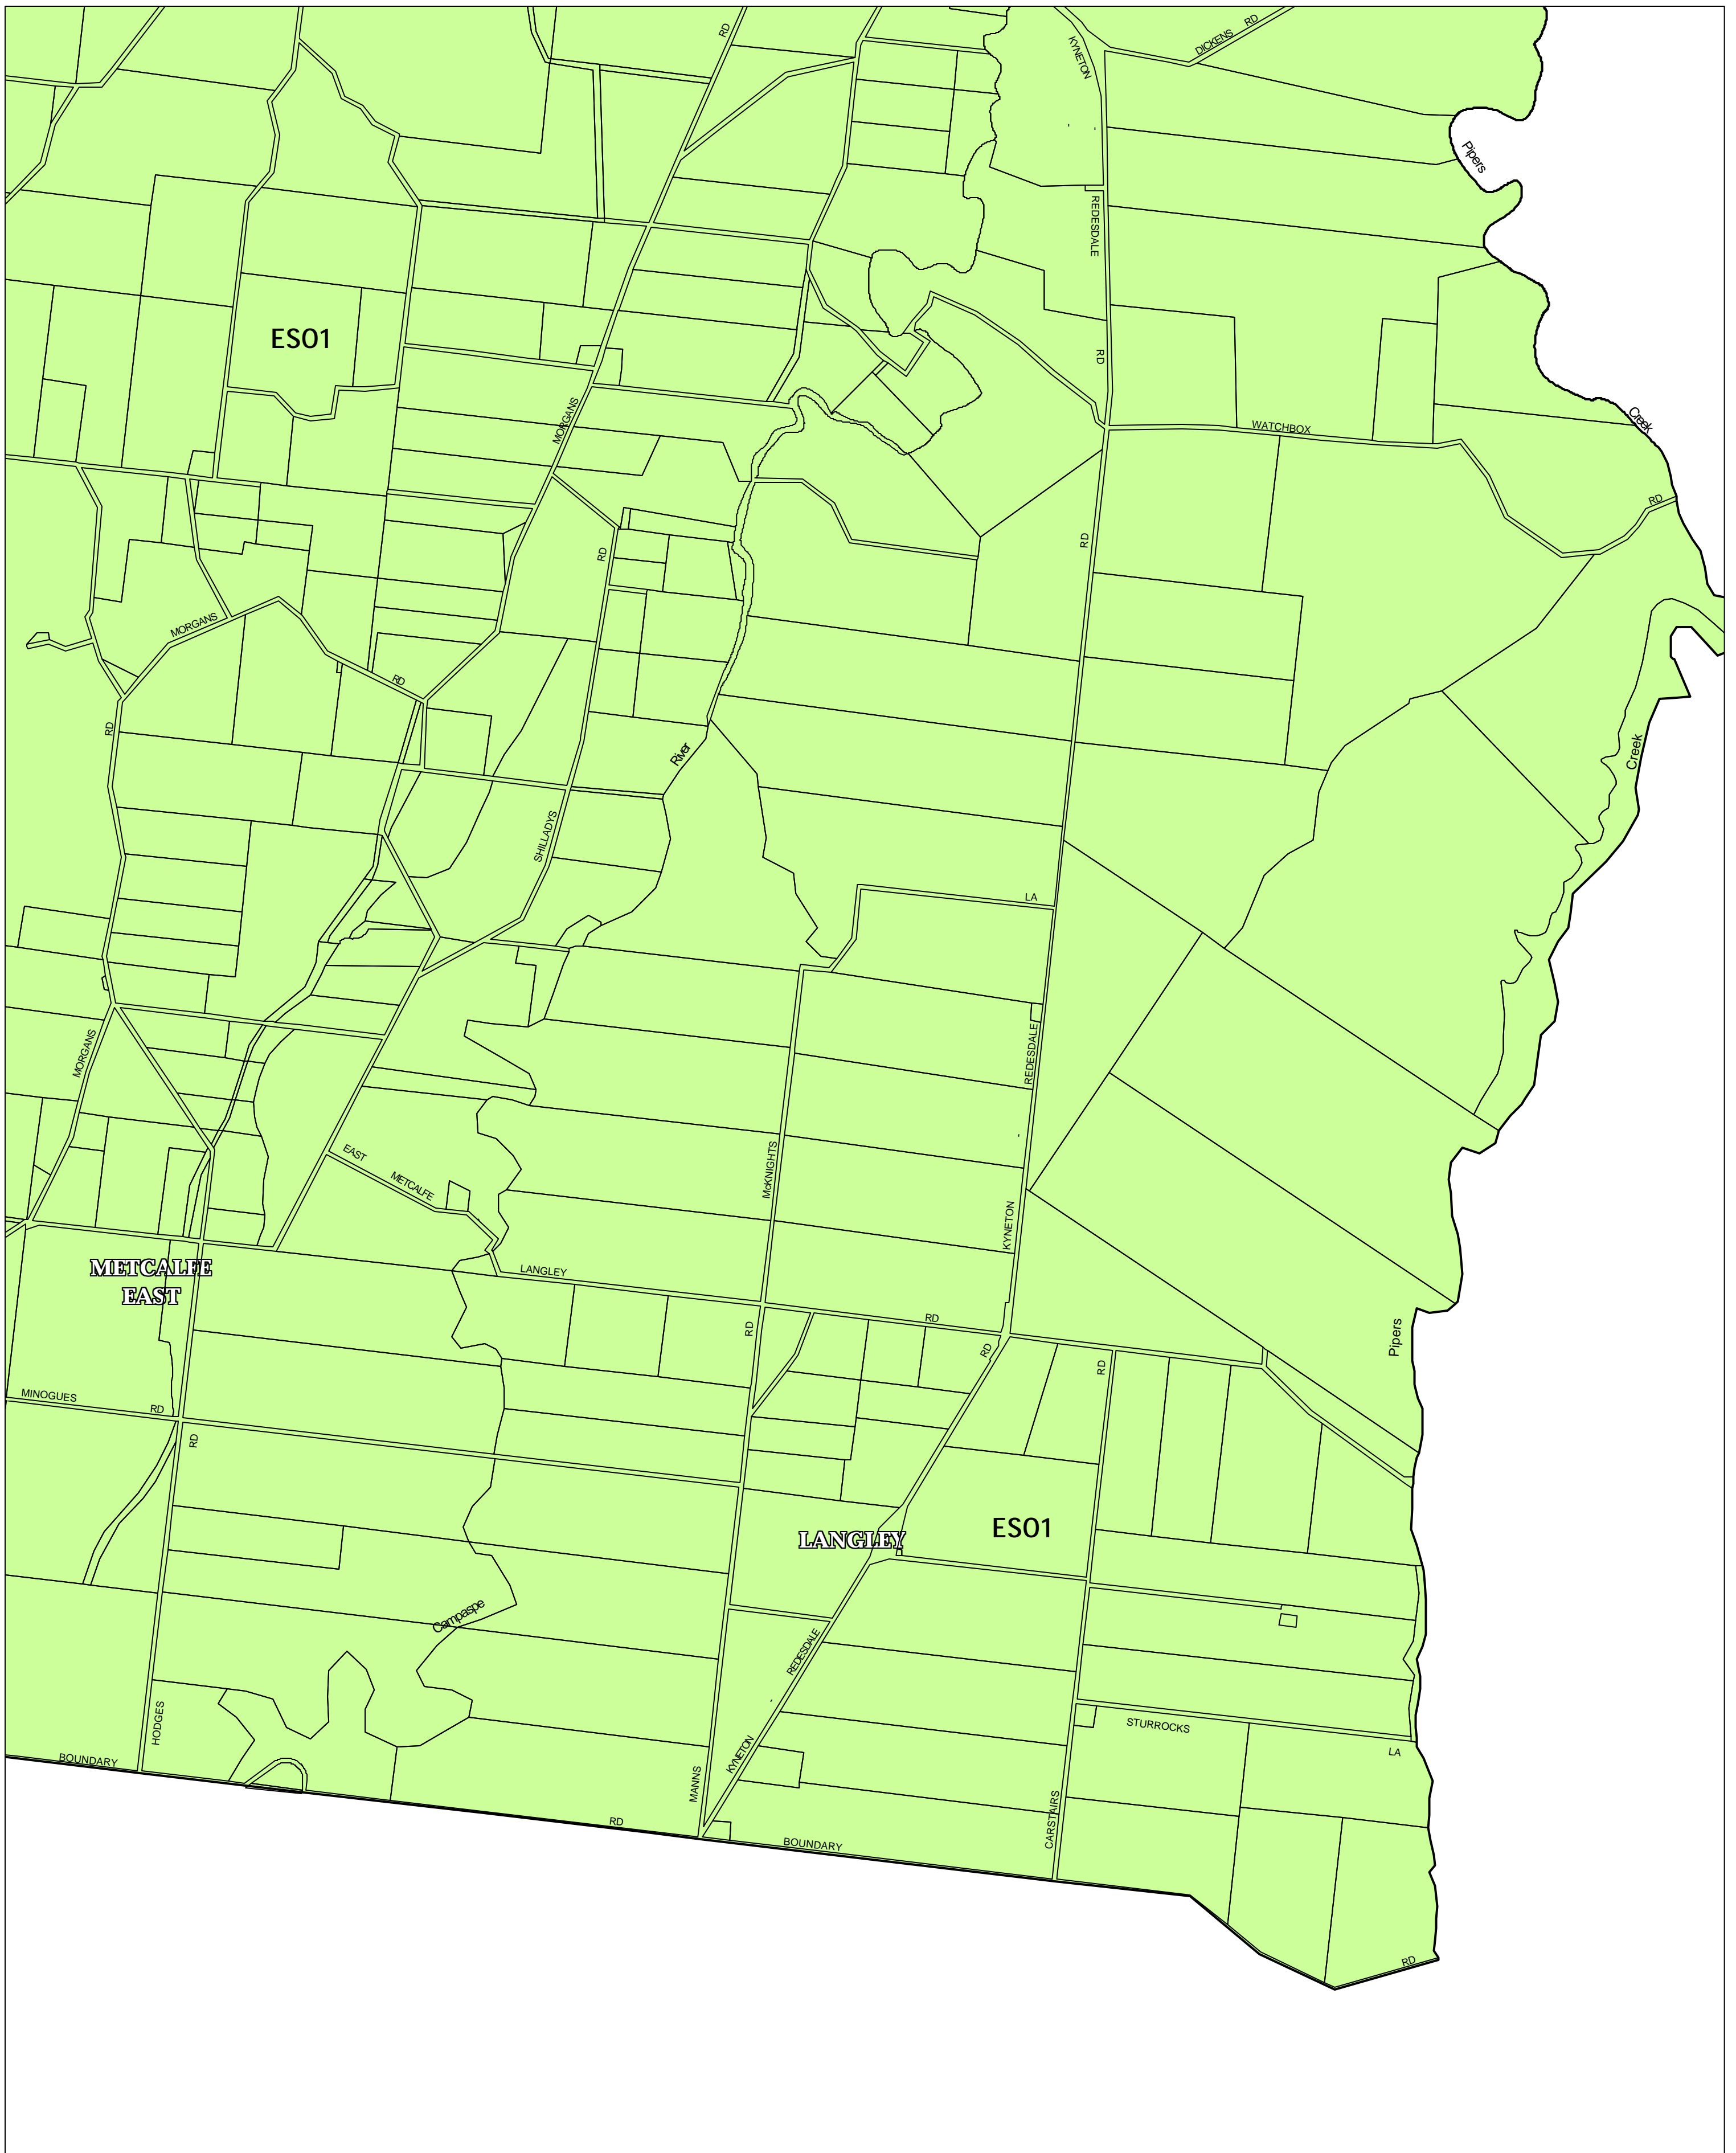

MOUNT ALEXANDER PLANNING SCHEME - LOCAL PROVISION

Overlays

ES01 Environmental Significance Overlay - Schedule 1

AUSTRALIAN MAP GRID ZONE 55

Printed: 3/10/2007