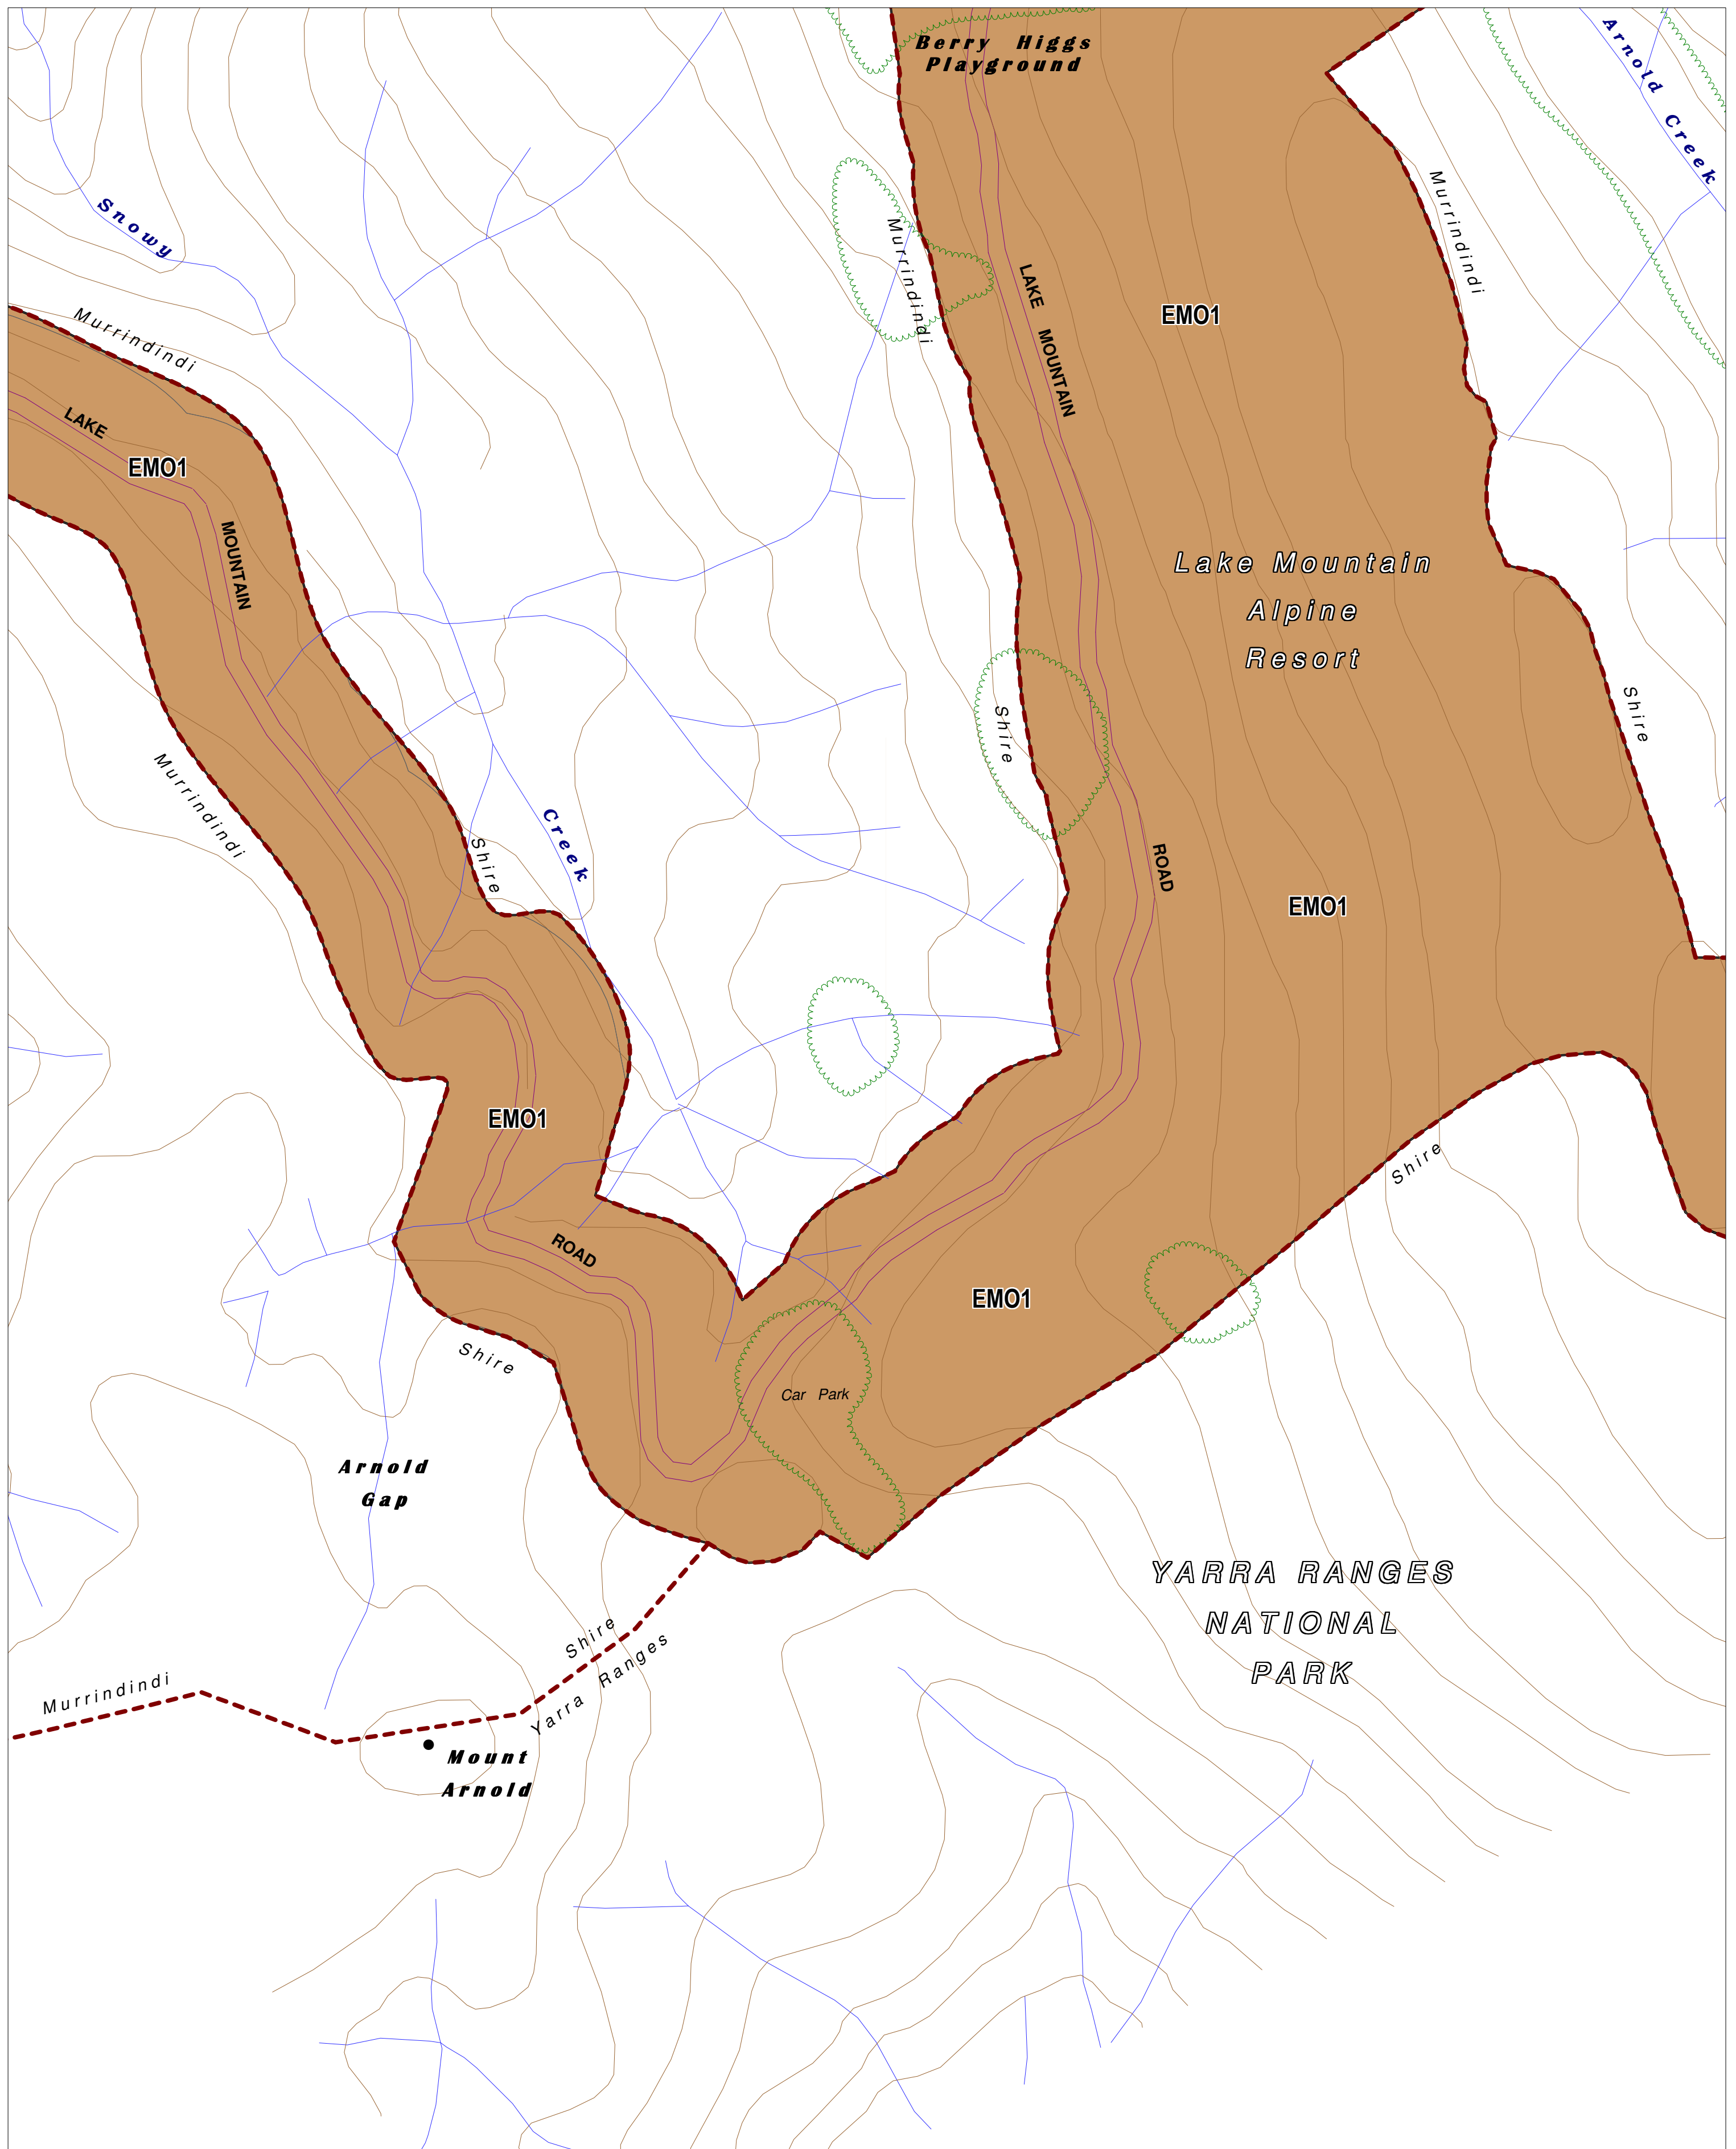

ALPINE RESORTS PLANNING SCHEME - LOCAL PROVISION

Overlays

EMO1 Erosion Management Overlay - Schedule 1

100 0 100 200 300 400 500 m

AUSTRALIAN MAP GRID ZONE 55

INDEX TO ADJOINING METRIC SERIES MAP

State Government Victoria

Printed: 21/5/2013

AMENDMENT C9