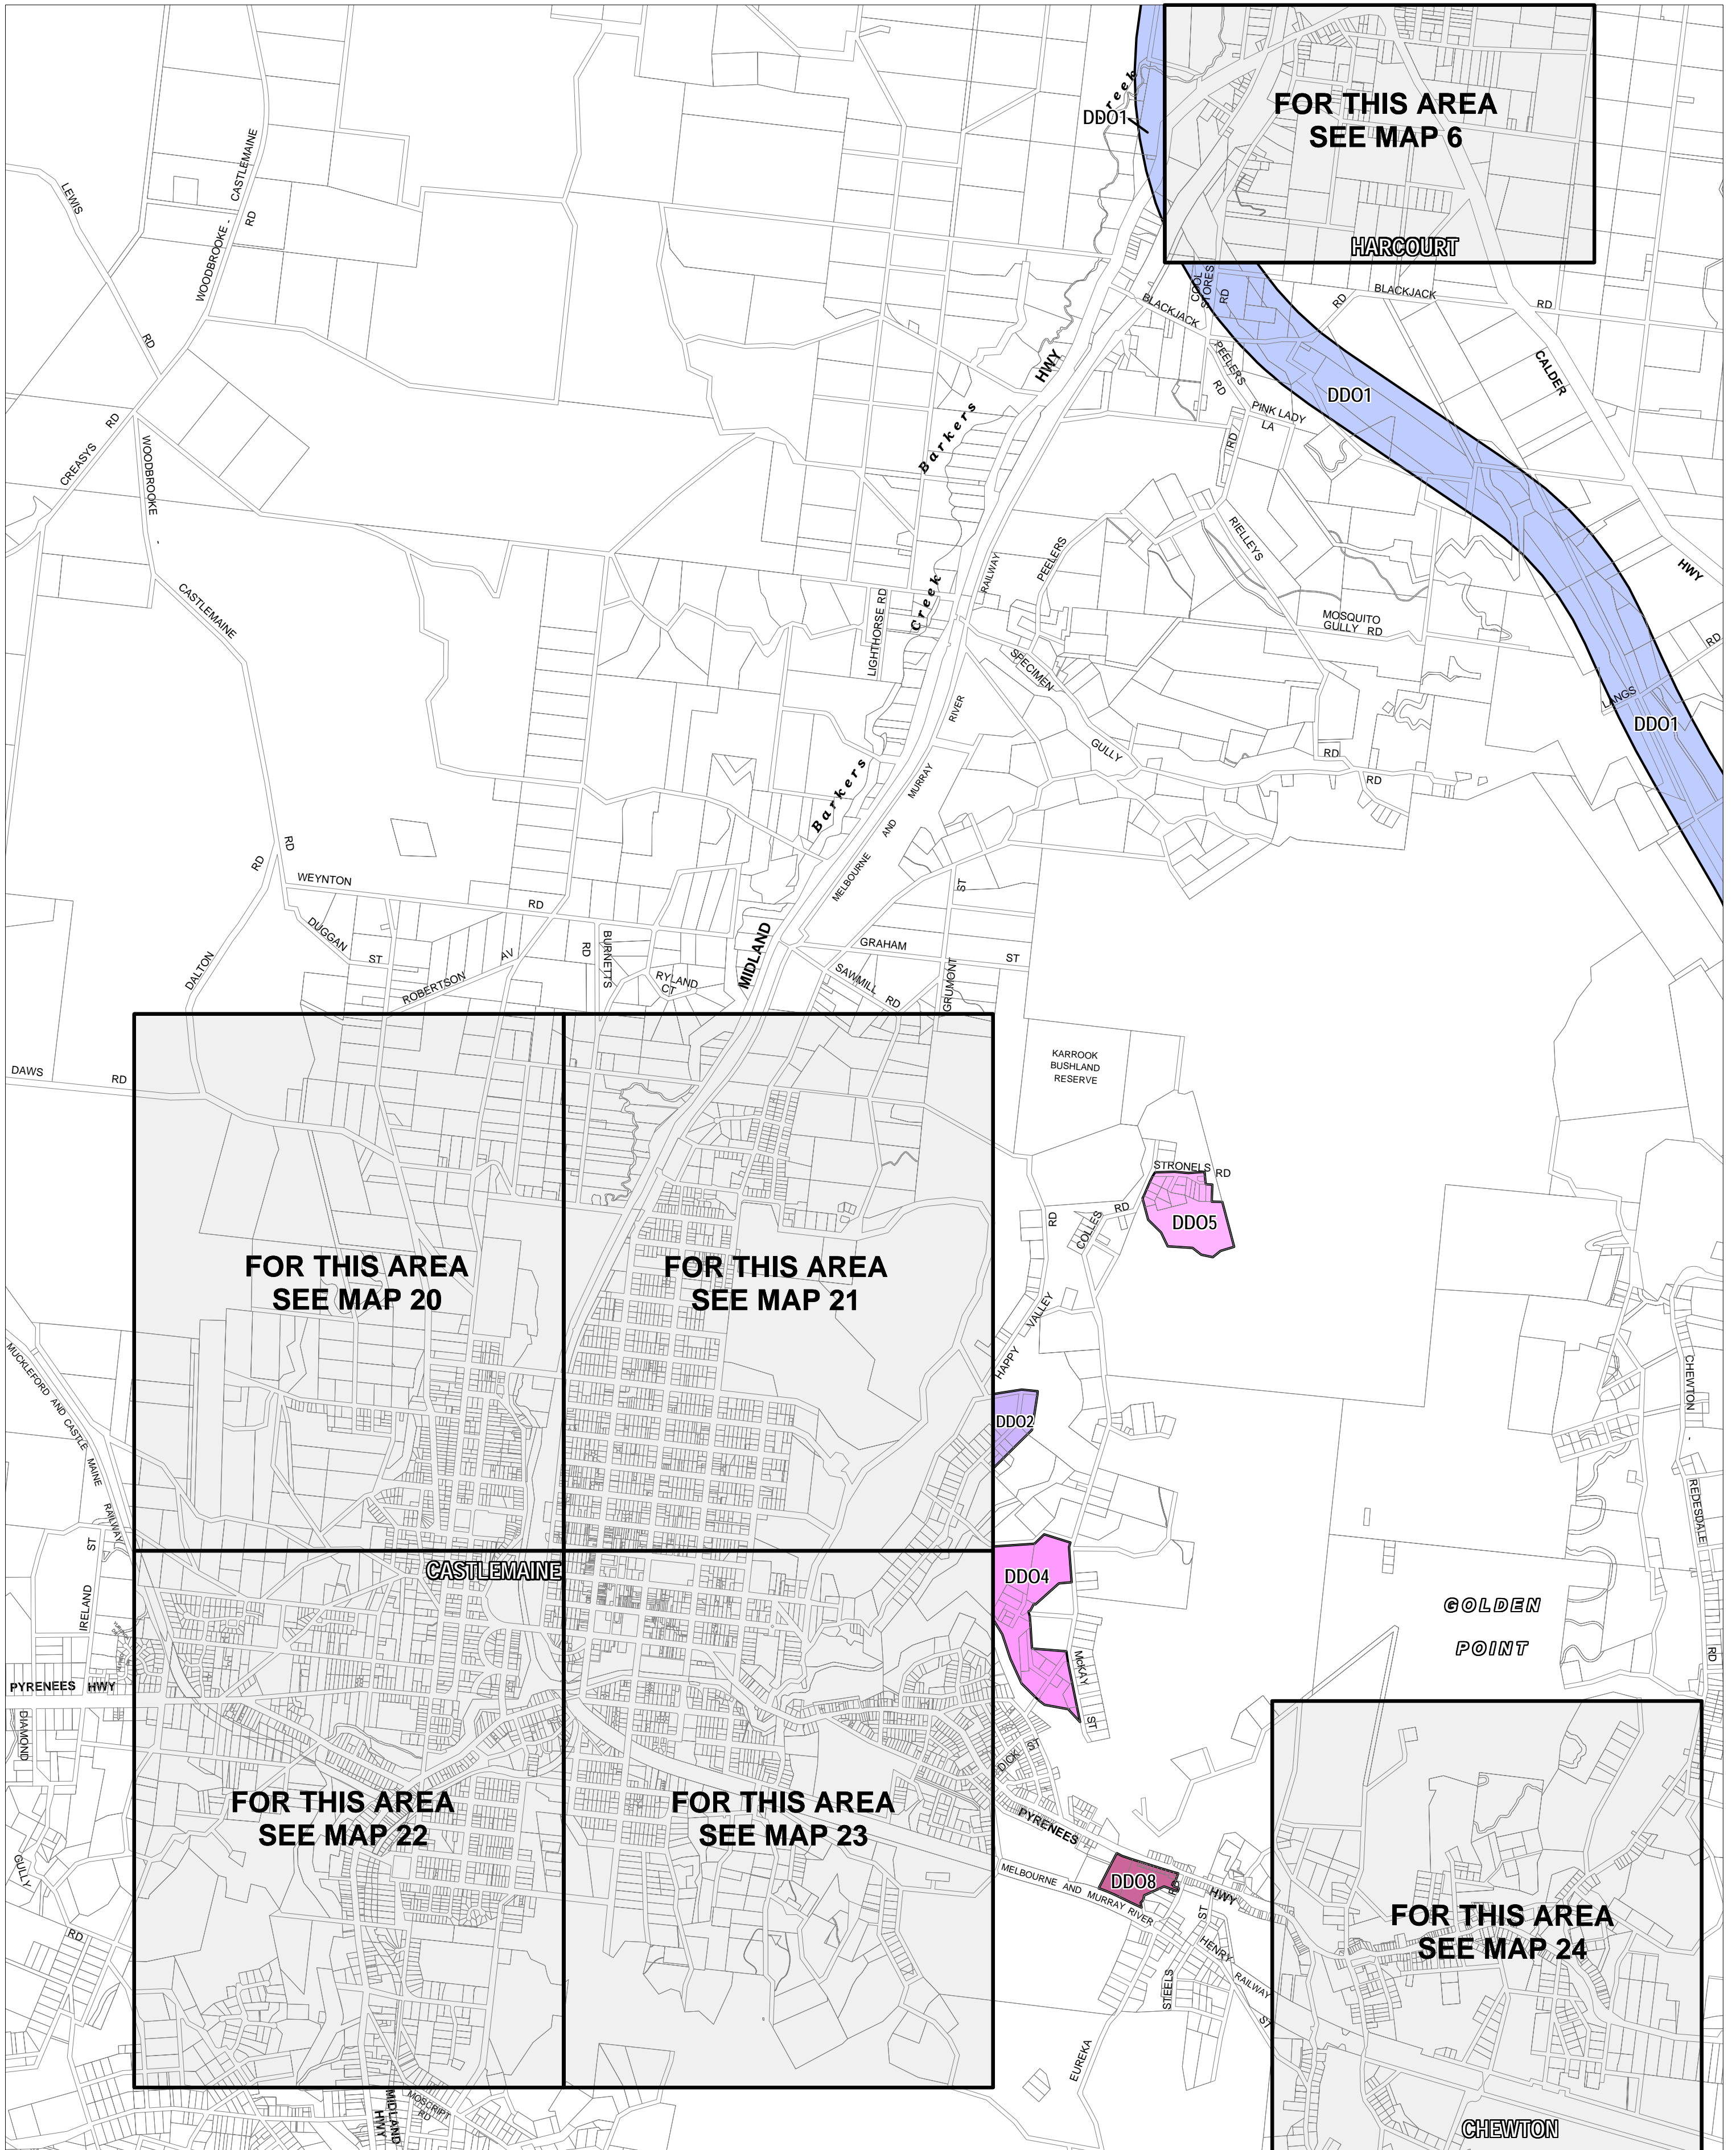

MOUNT ALEXANDER PLANNING SCHEME - LOCAL PROVISION

Overlays	Description
DDO1	Design And Development Overlay - Schedule 1
DDO2	Design And Development Overlay - Schedule 2
DDO4	Design And Development Overlay - Schedule 4
DDO5	Design And Development Overlay - Schedule 5
DDO8	Design And Development Overlay - Schedule 8

AUSTRALIAN MAP GRID ZONE 55

Printed: 27/5/2011

AMENDMENT C19