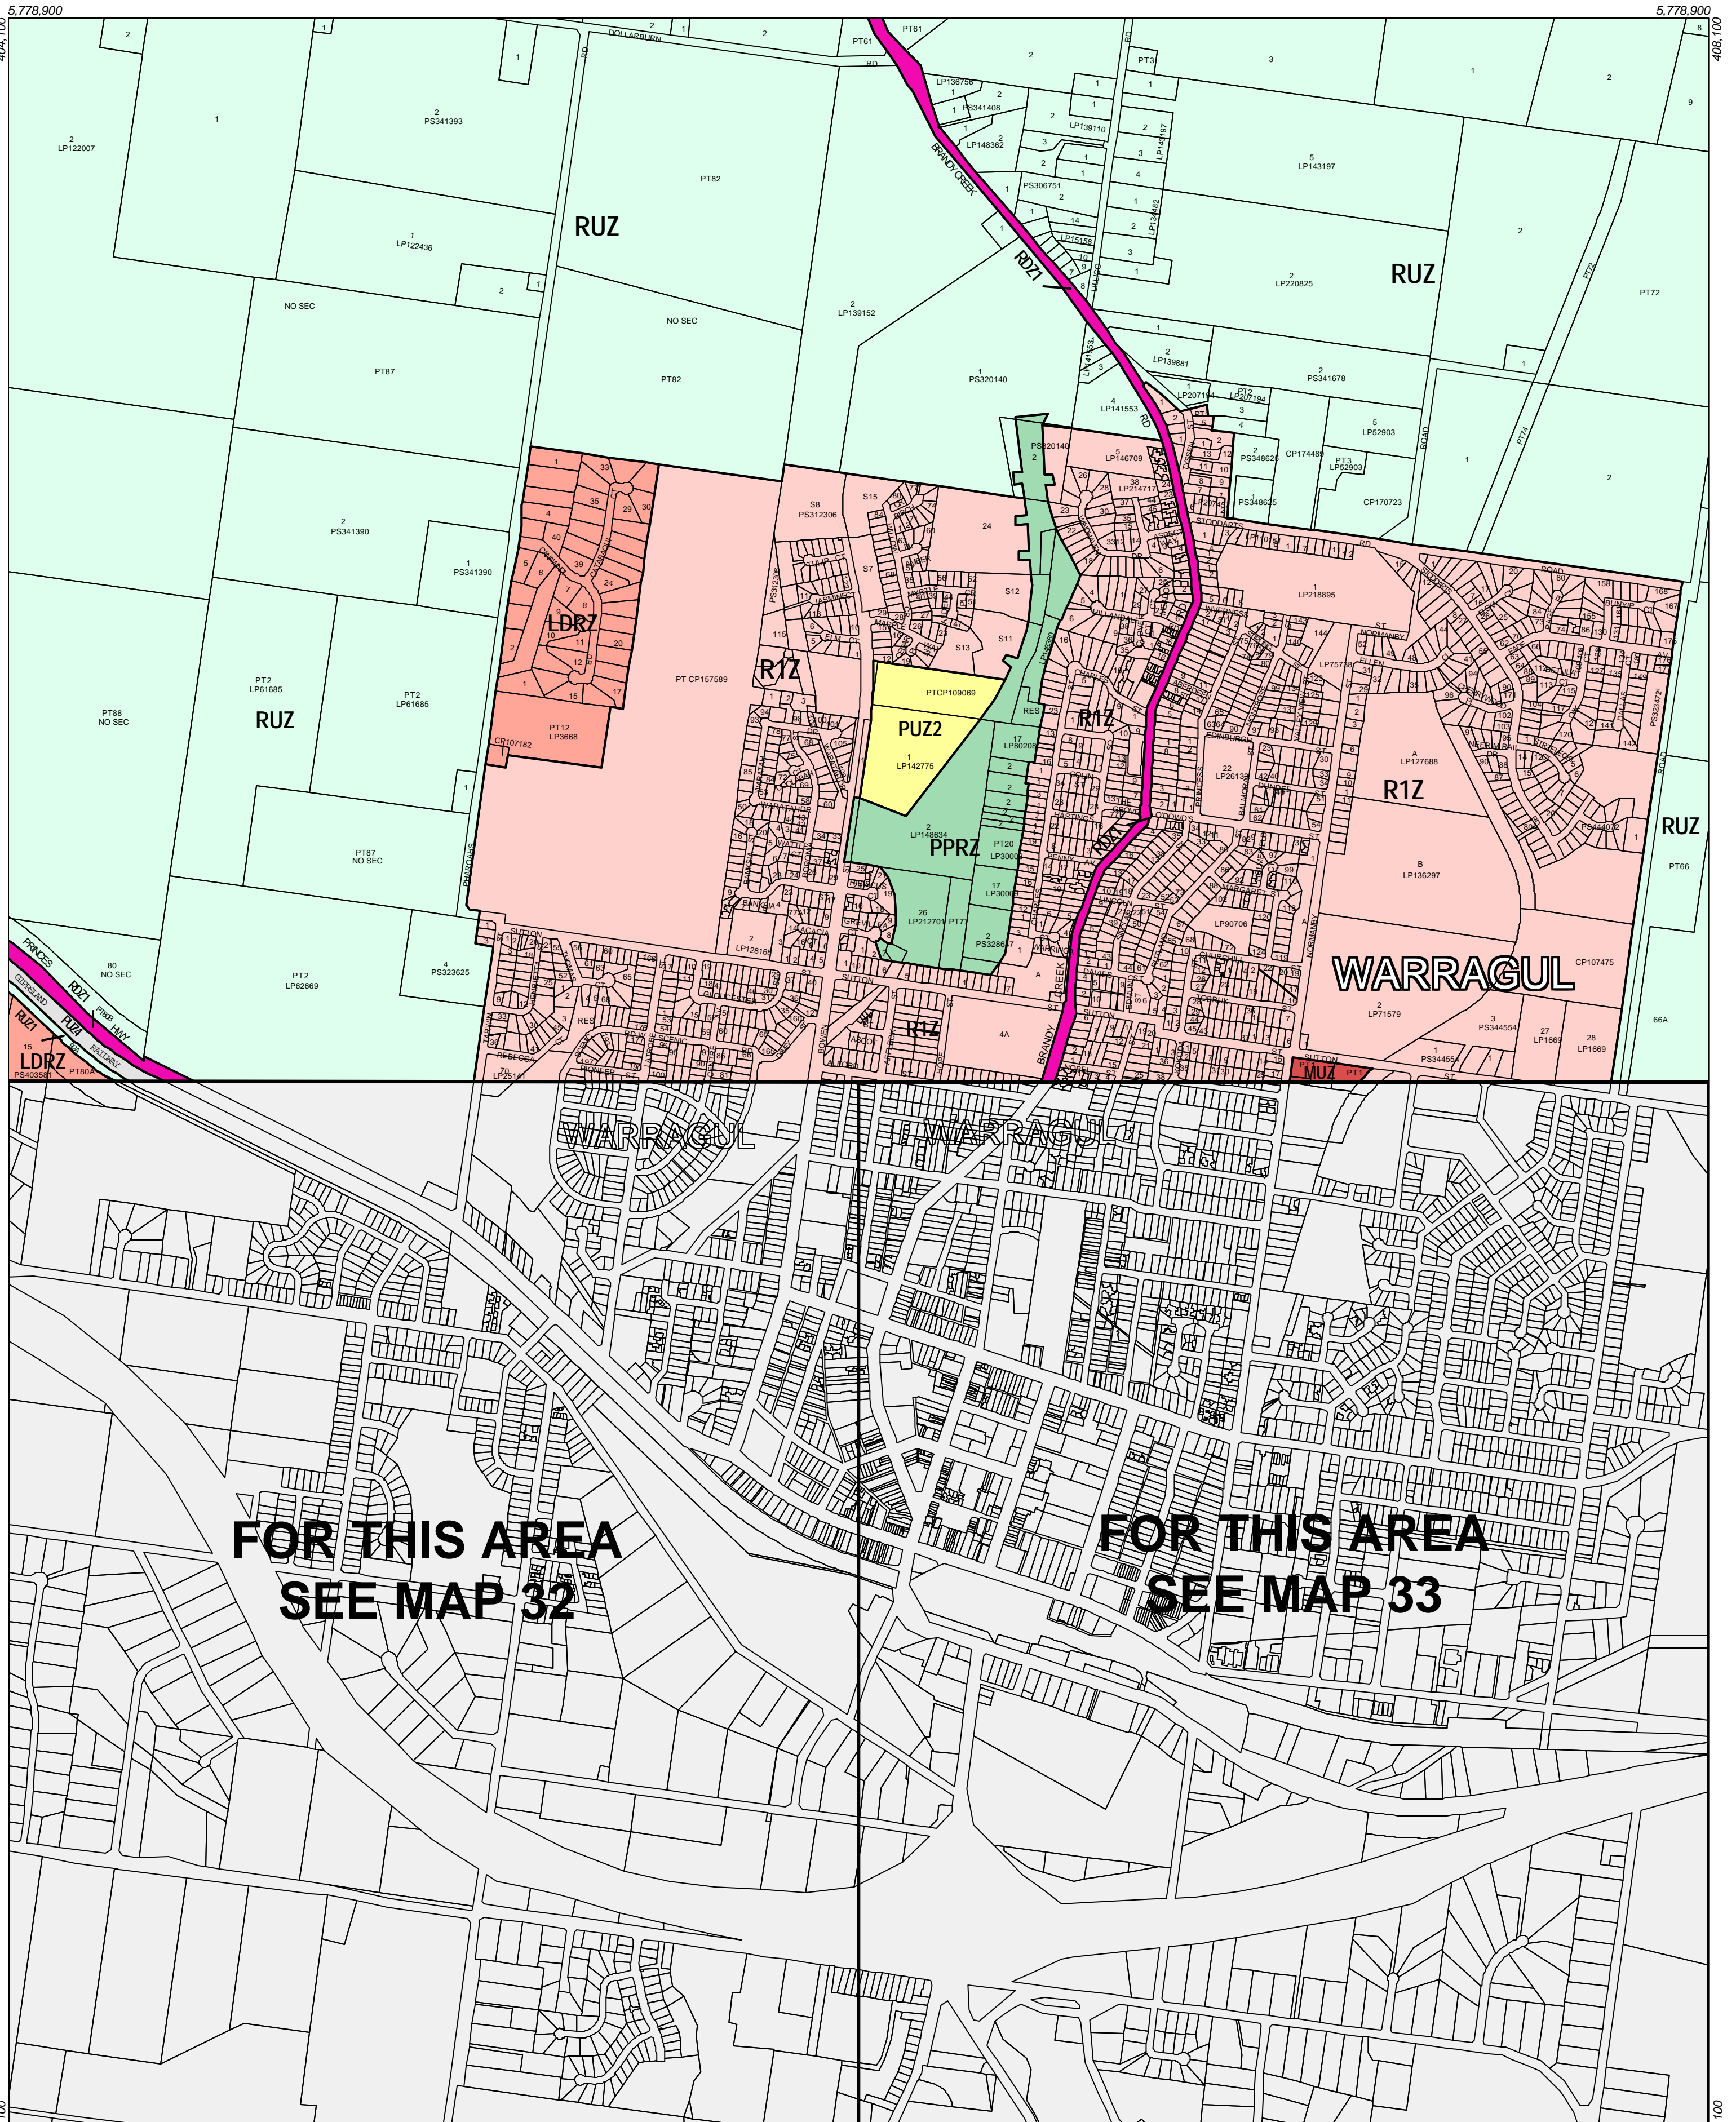

BAW BAW PLANNING SCHEME - LOCAL PROVISION

This publication is copyright. No part may be reproduced by any process except in accordance with the provisions of the Copyright Act 1968 of the State of Victoria.

This map should be read in conjunction with additional Planning Overlay Maps (if applicable) as indicated on the INDEX TO MAPS.

Public Land	
	Public Park And Recreation Zone
	Public Use Zone Education
	Public Use Zone Transport
	Road Zone Category 1
Residential	
	Low Density Residential Zone
	Mixed Use Zone
	Residential 1 Zone
Rural	
	Rural Zone