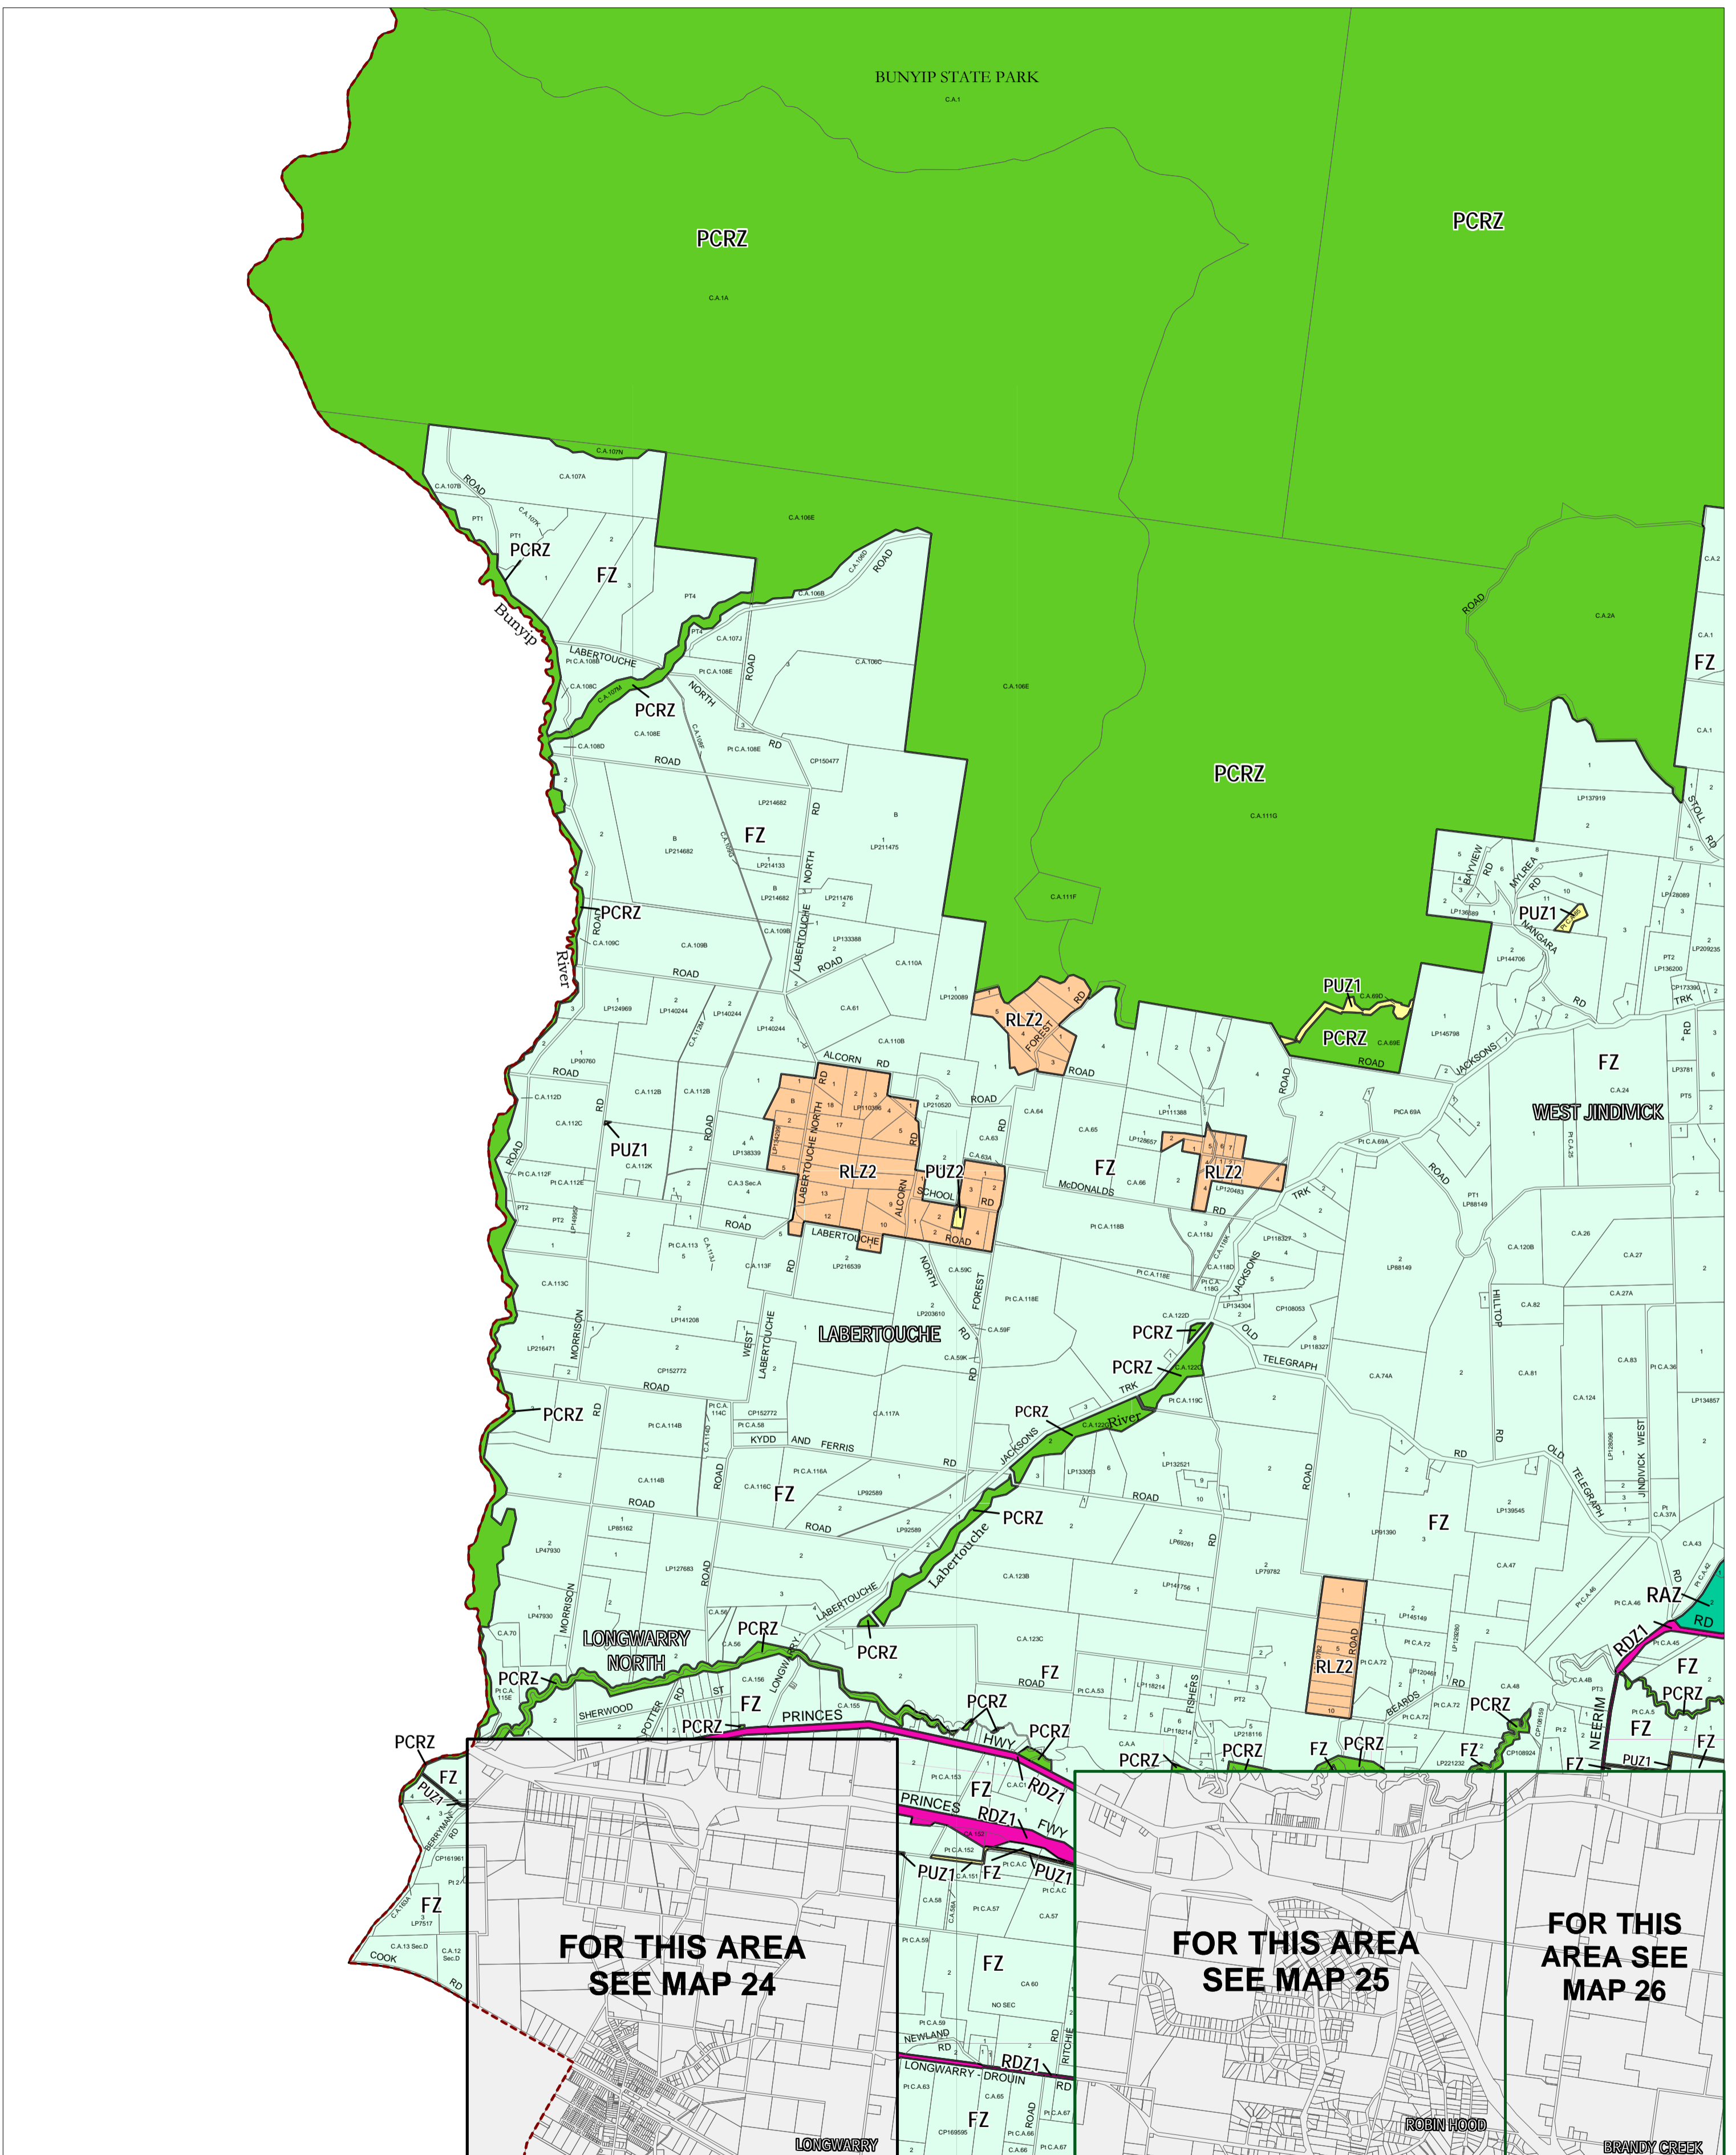

BAW BAW PLANNING SCHEME - LOCAL PROVISION

Industrial	Rural Activity Zone
INTZ Industrial 1 Zone	RAZ Rural Activity Zone
Public Land	Rural Living Zone - Schedule 2
PCRZ Public Conservation And Resource Zone	RLZ2 Rural Living Zone - Schedule 2
PUZ2 Public Use Zone - Education	
PUZ1 Public Use Zone - Service And Utility	
RZD1 Road Zone - Category 1	
Residential	
LDRZ Low Density Residential Zone	
Rural	
FZ Farming Zone	

AUSTRALIAN MAP GRID ZONE 55

INDEX TO ADJOINING METRIC SERIES MAP

Printed: 9/1/2012

AMENDMENT C44 PART 2A