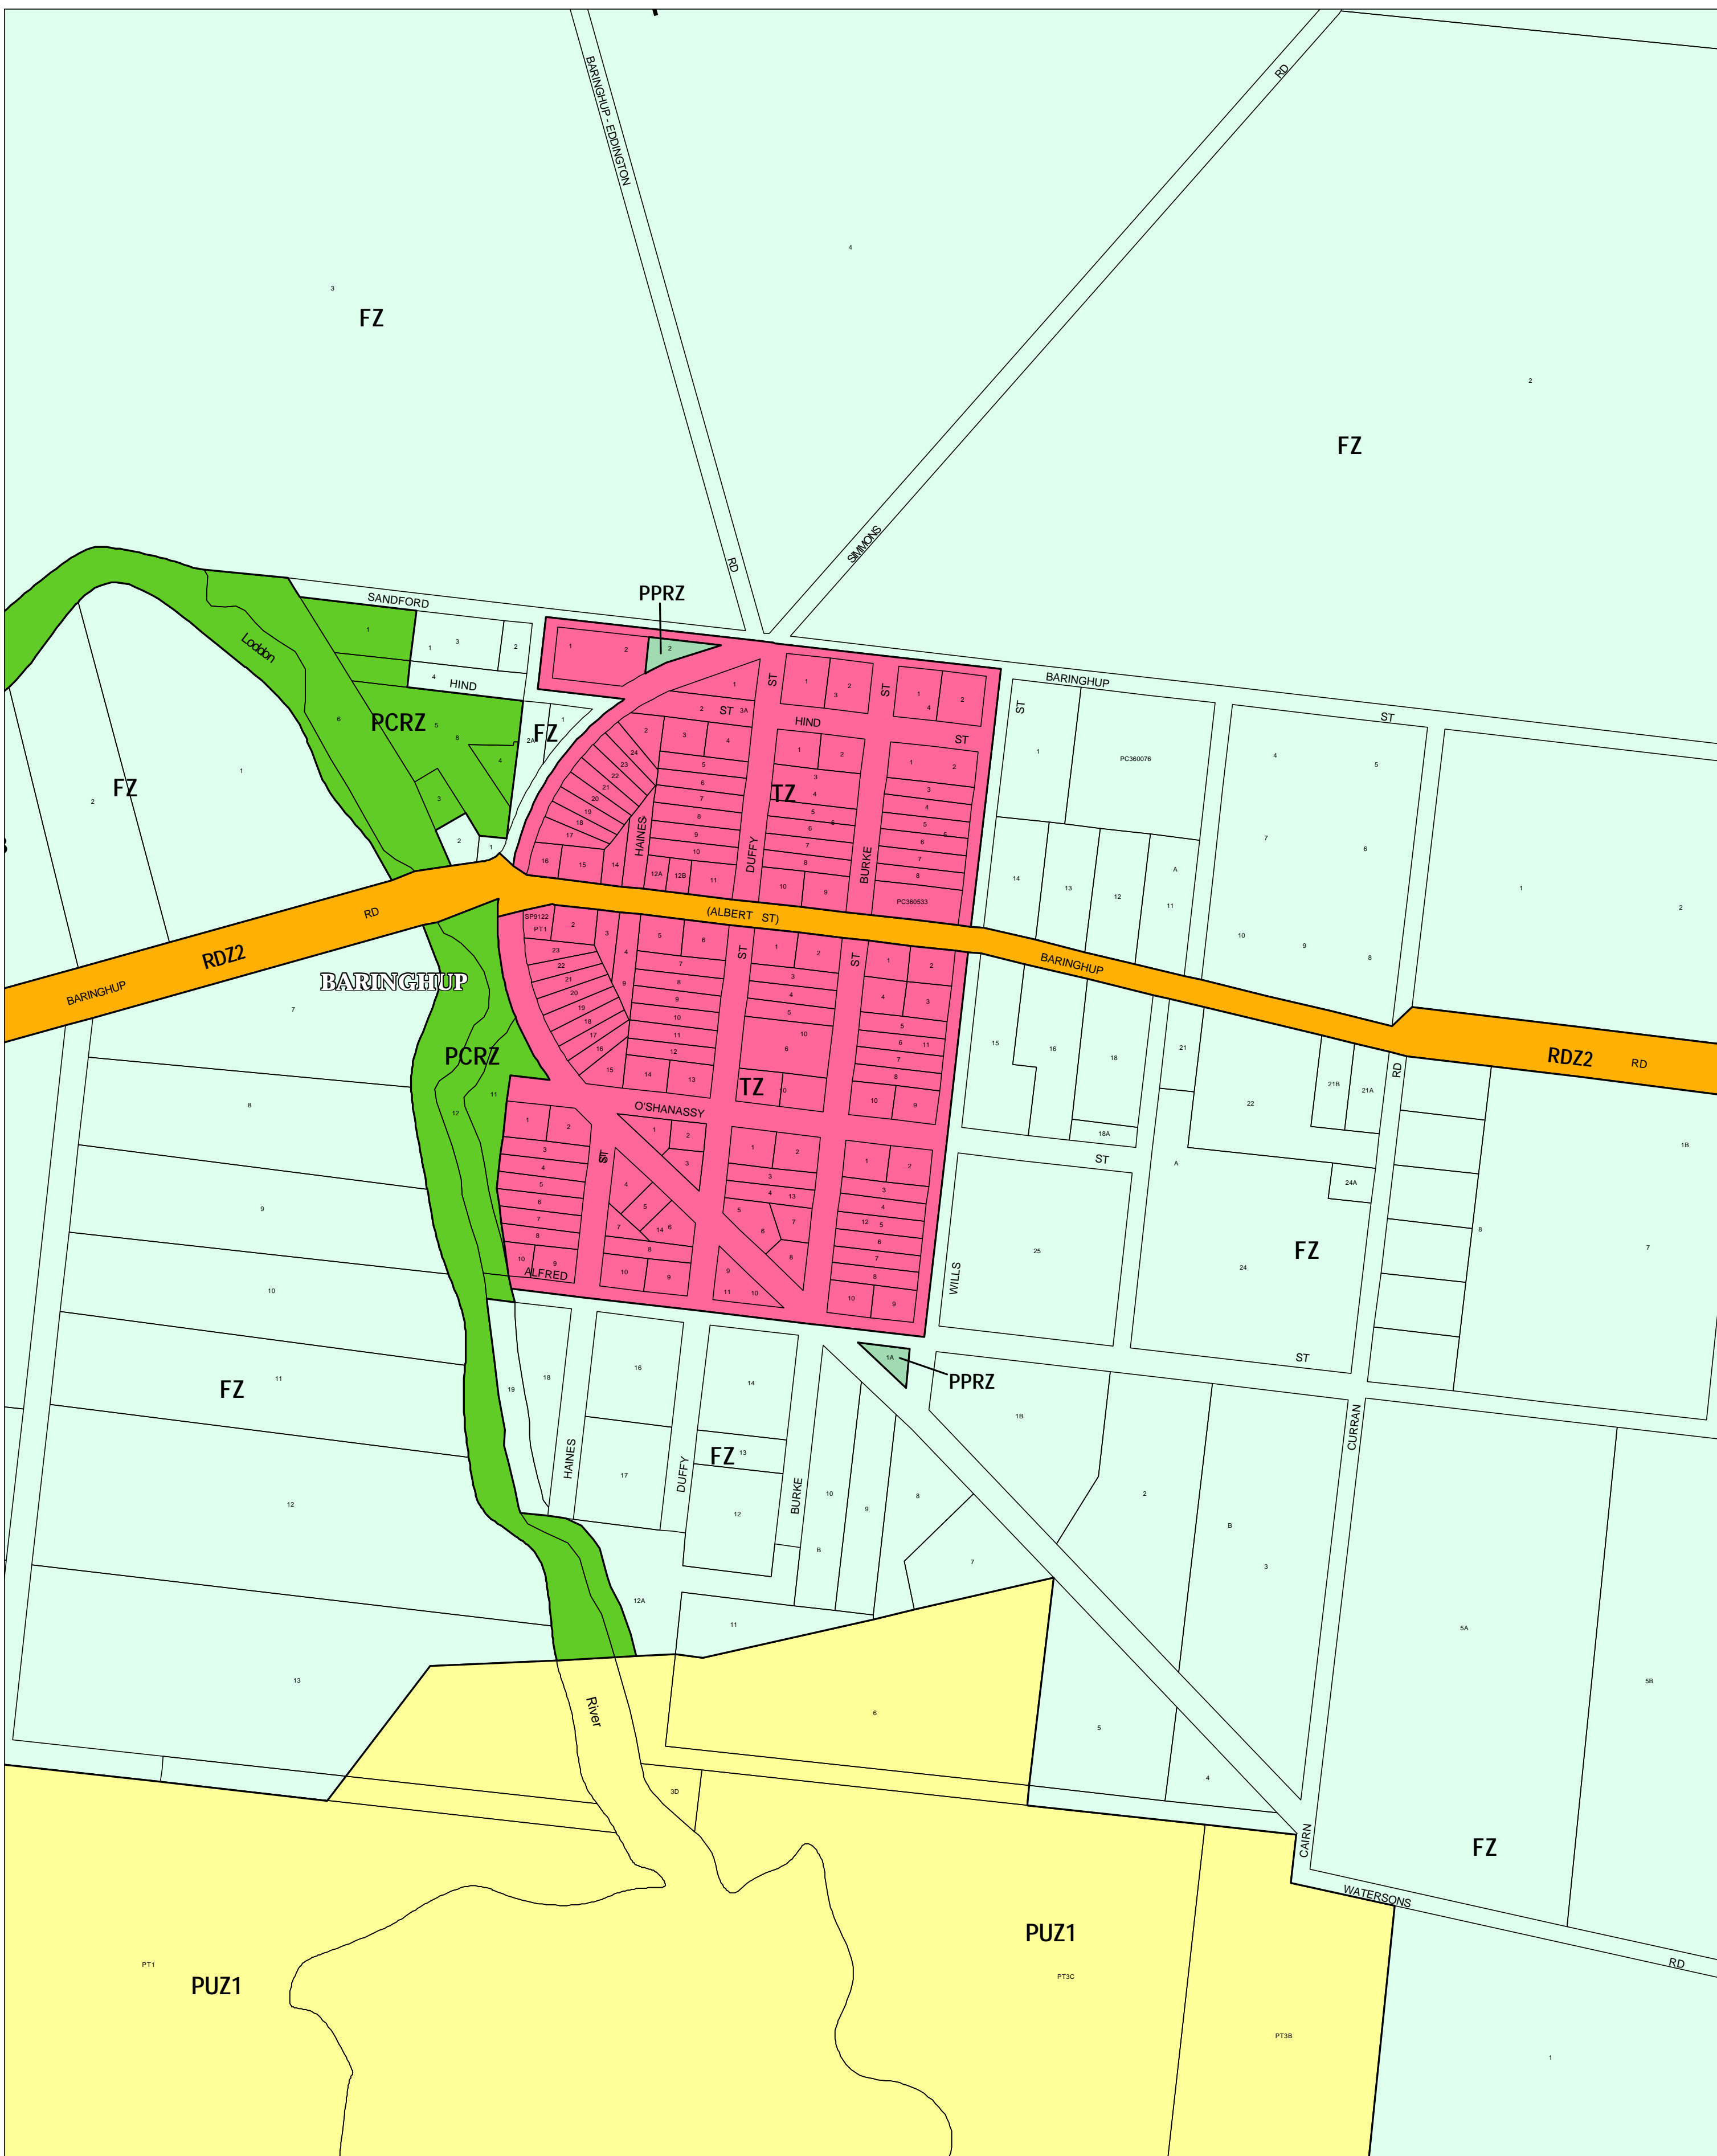

MOUNT ALEXANDER PLANNING SCHEME - LOCAL PROVISION

Public Land	
	Public Conservation And Resource Zone
	Public Park And Recreation Zone
	Public Use Zone
	Cemetery/Crematorium
	Public Use Zone Service And Utility
Residential	
	Township Zone
Rural	
	Farming Zone