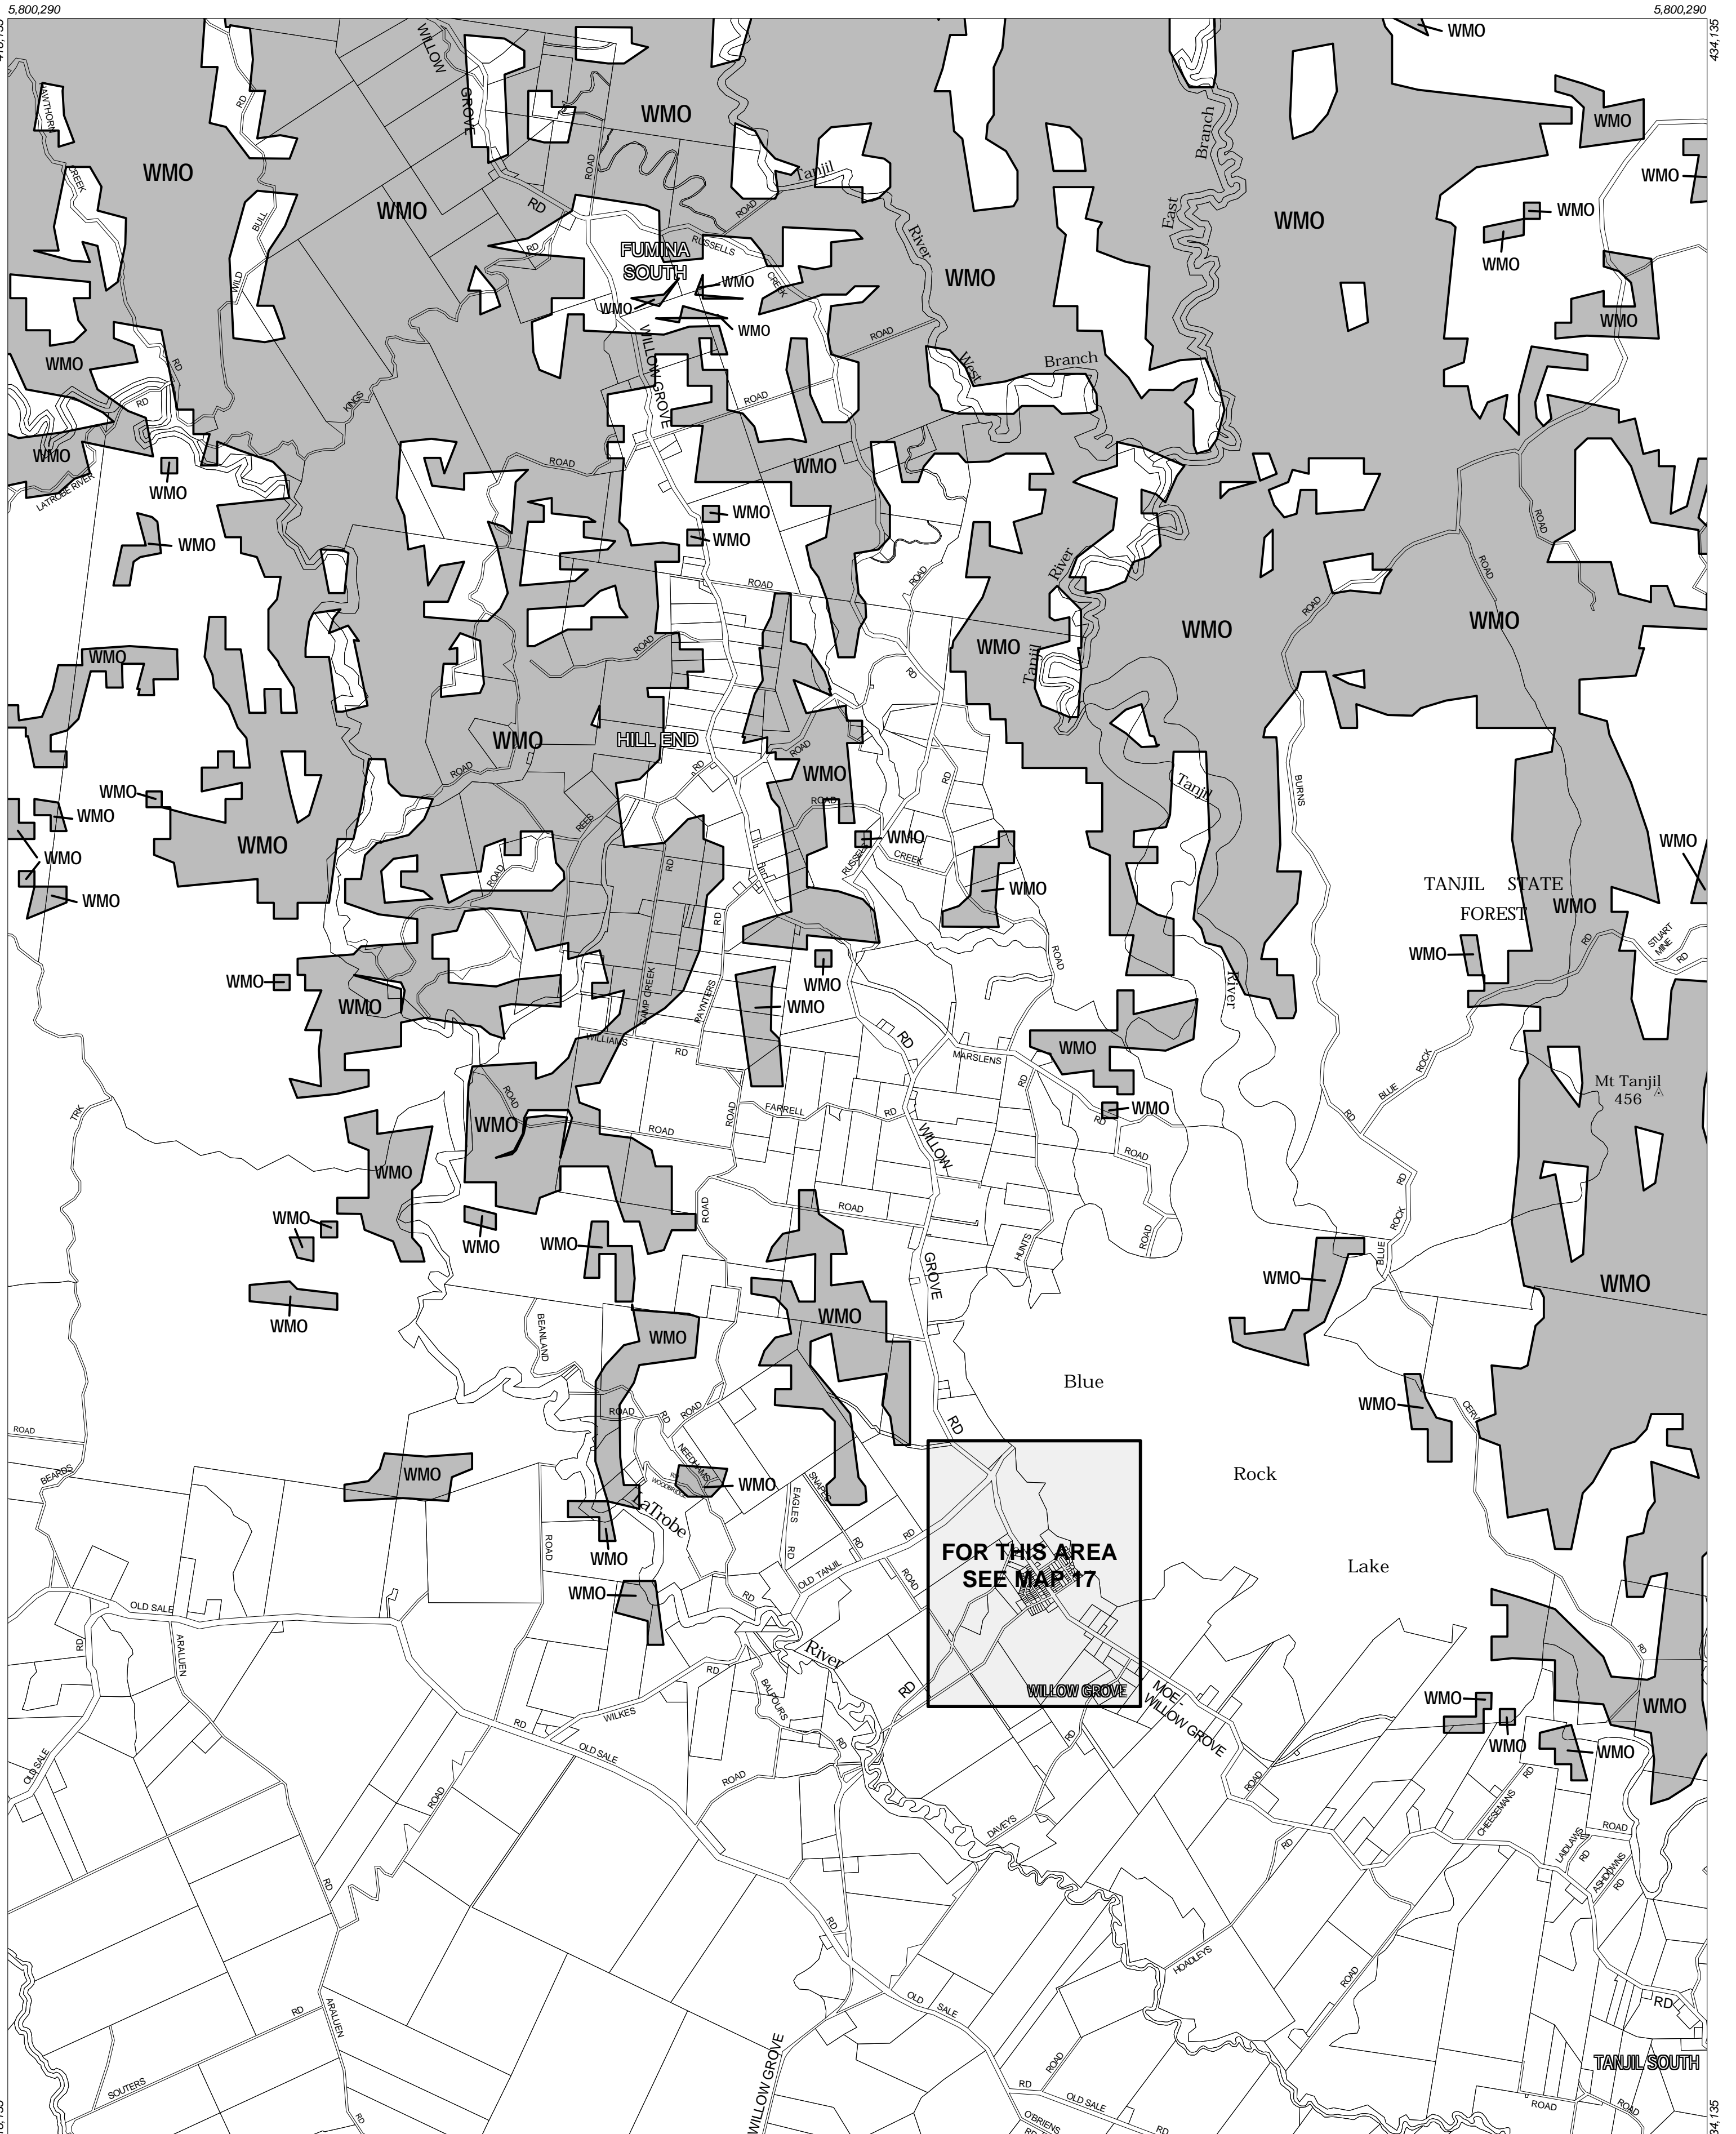

BAW BAW PLANNING SCHEME - LOCAL PROVISION

Overlays
WMO Wildfire Management Overlay

Amendment C17
Printed: 4/2/2003