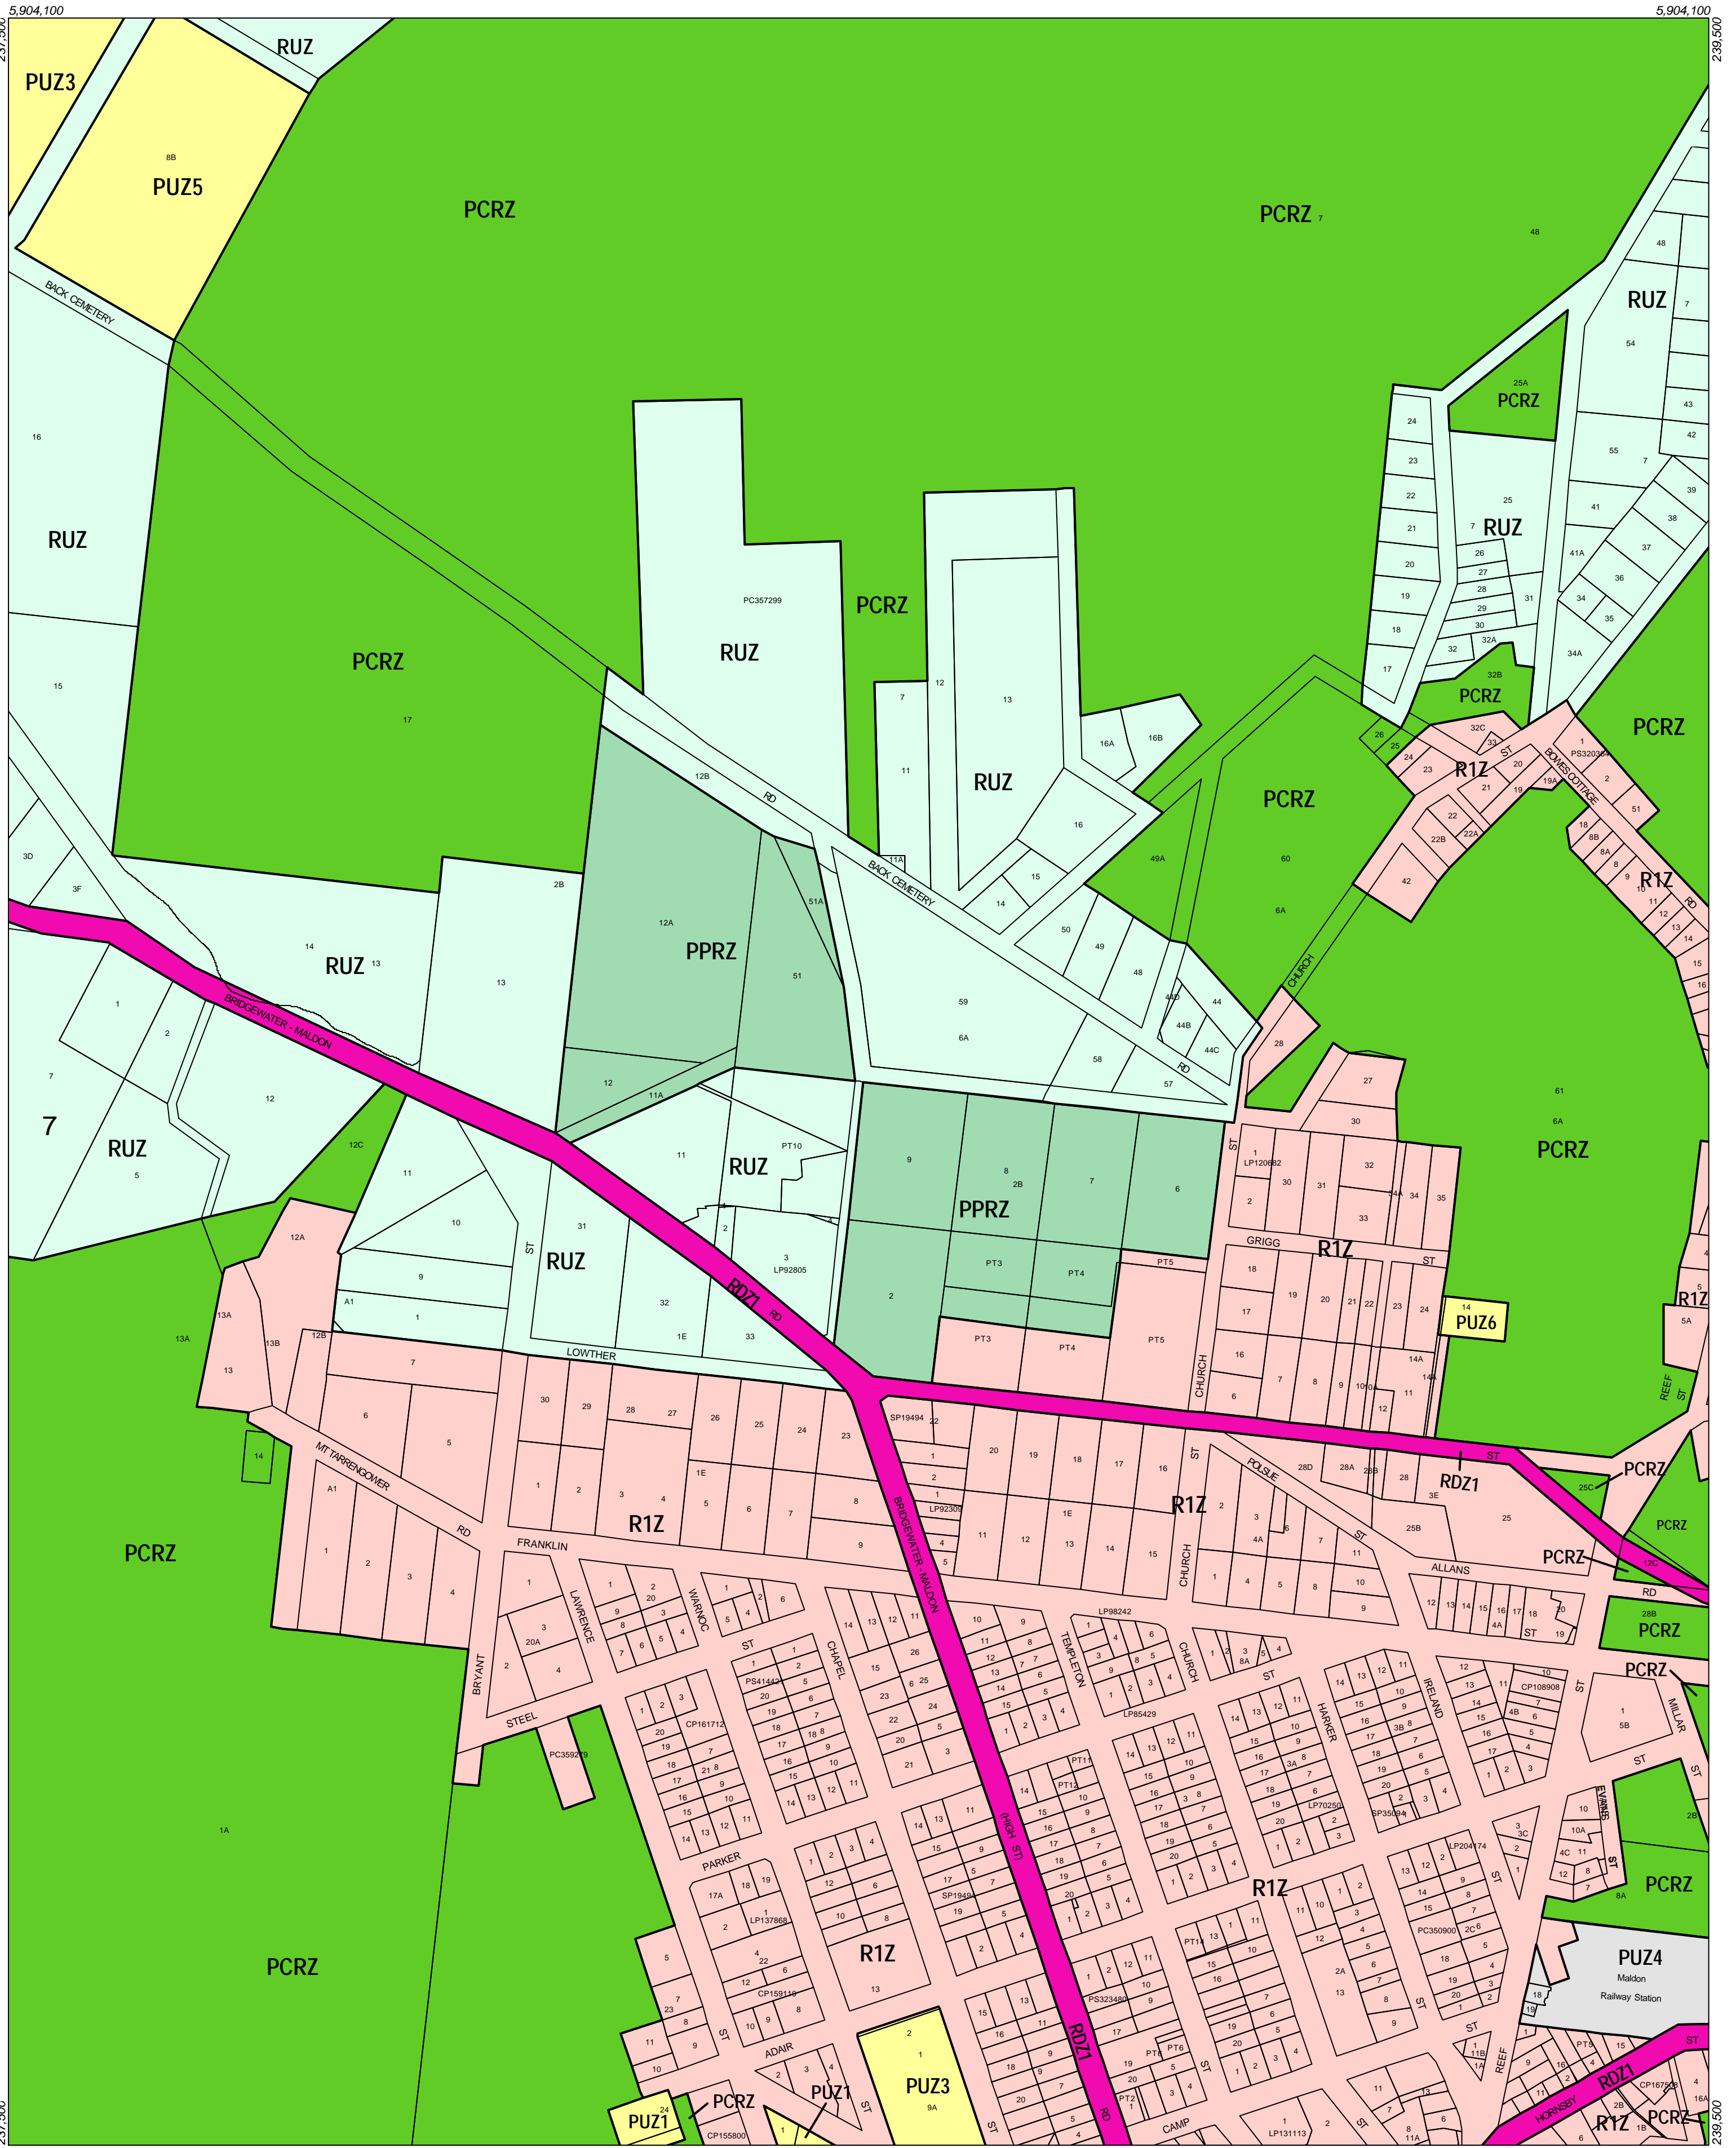

MOUNT ALEXANDER PLANNING SCHEME - LOCAL PROVISION

This publication is copyright. No part may be reproduced by any process except in accordance with the provisions of the Copyright Act 1968, State of Victoria.

Public Land	Road Zone Category 1
PCRZ	RDZ1
PPRZ	Residential 1 Zone
PUZ3	Rural Zone
PUZ5	
PUZ6	
PUZ1	
PUZ4	

100 200 300 400 500 m

AUSTRALIAN MAP GRID ZONE 55

Printed: 24/6/2003

INDEX TO ADJOINING METRIC SERIES MAP

The Place To Be